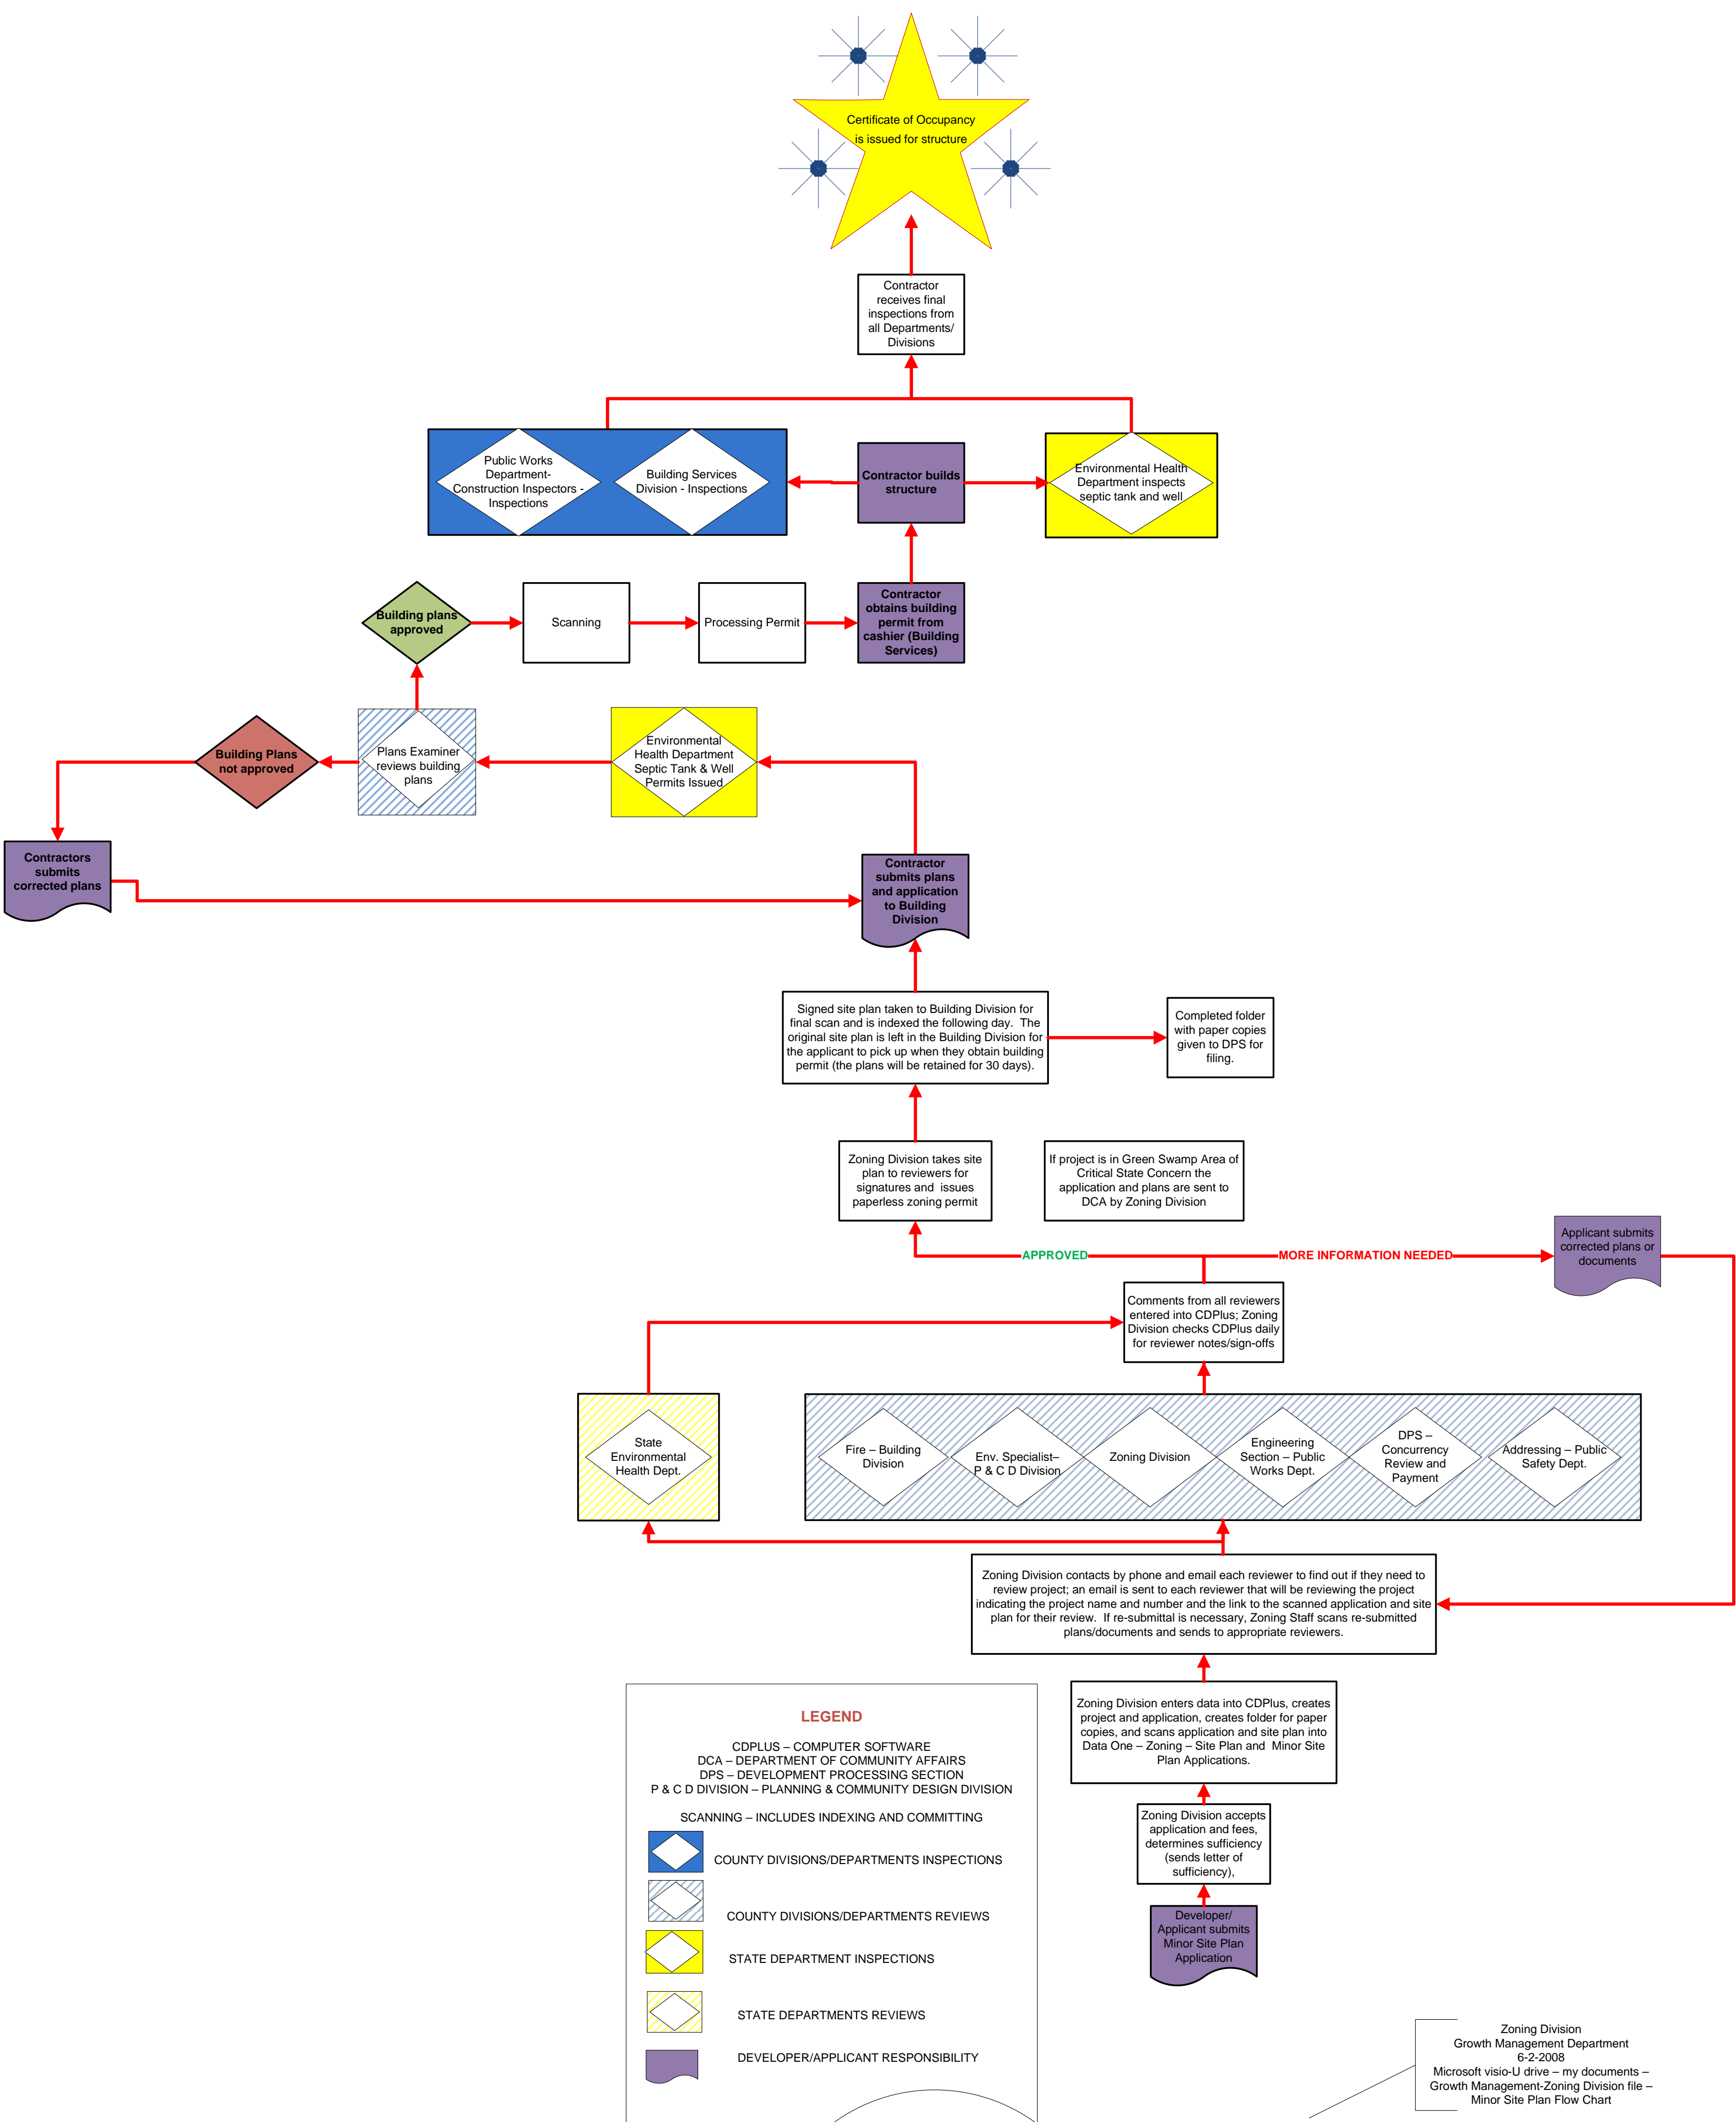

Lake County Growth Management Minor Site Plan Flow Chart

LEGEND

CDPLUS - COMPUTER SOFTWARE
 DCA - DEPARTMENT OF COMMUNITY AFFAIRS
 DPS - DEVELOPMENT PROCESSING SECTION
 P & C D DIVISION - PLANNING & COMMUNITY DESIGN DIVISION

SCANNING - INCLUDES INDEXING AND COMMITTING

- COUNTY DIVISIONS/DEPARTMENTS INSPECTIONS
- COUNTY DIVISIONS/DEPARTMENTS REVIEWS
- STATE DEPARTMENT INSPECTIONS
- STATE DEPARTMENTS REVIEWS
- DEVELOPER/APPLICANT RESPONSIBILITY

Zoning Division
 Growth Management Department
 6-2-2008
 Microsoft visio-U drive - my documents -
 Growth Management-Zoning Division file -
 Minor Site Plan Flow Chart