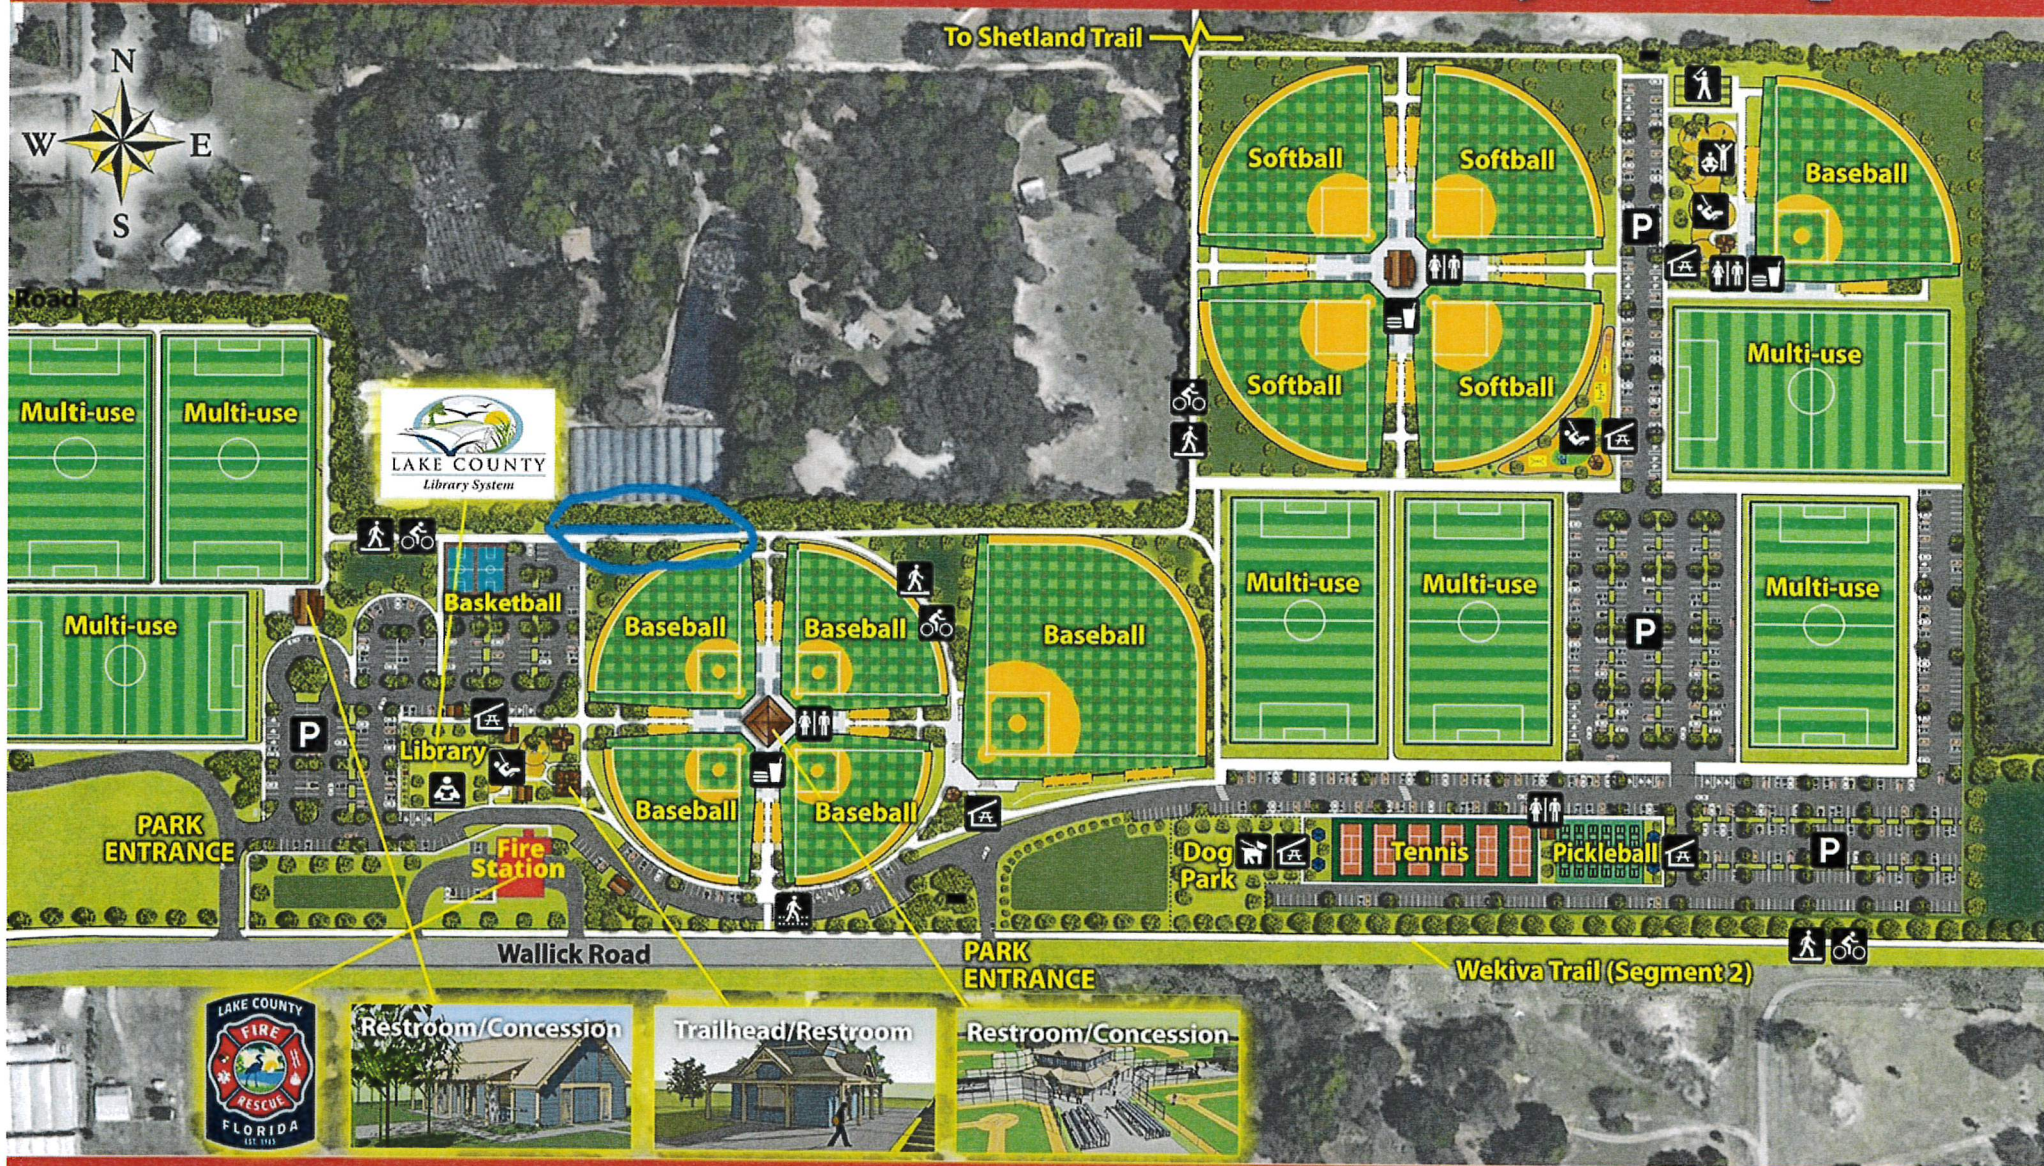

East Lake Sports & Community Complex

TOTAL ACRES: 75

SITE DIRECTORY

- Parking
- Restroom
- Pavilion
- Concession
- Storage
- Fire Station
- Multi-Use Trail
- Exercise Station
- Playground
- Batting Cages
- Dog Park
- Library

MASTER PLAN 11-19-19