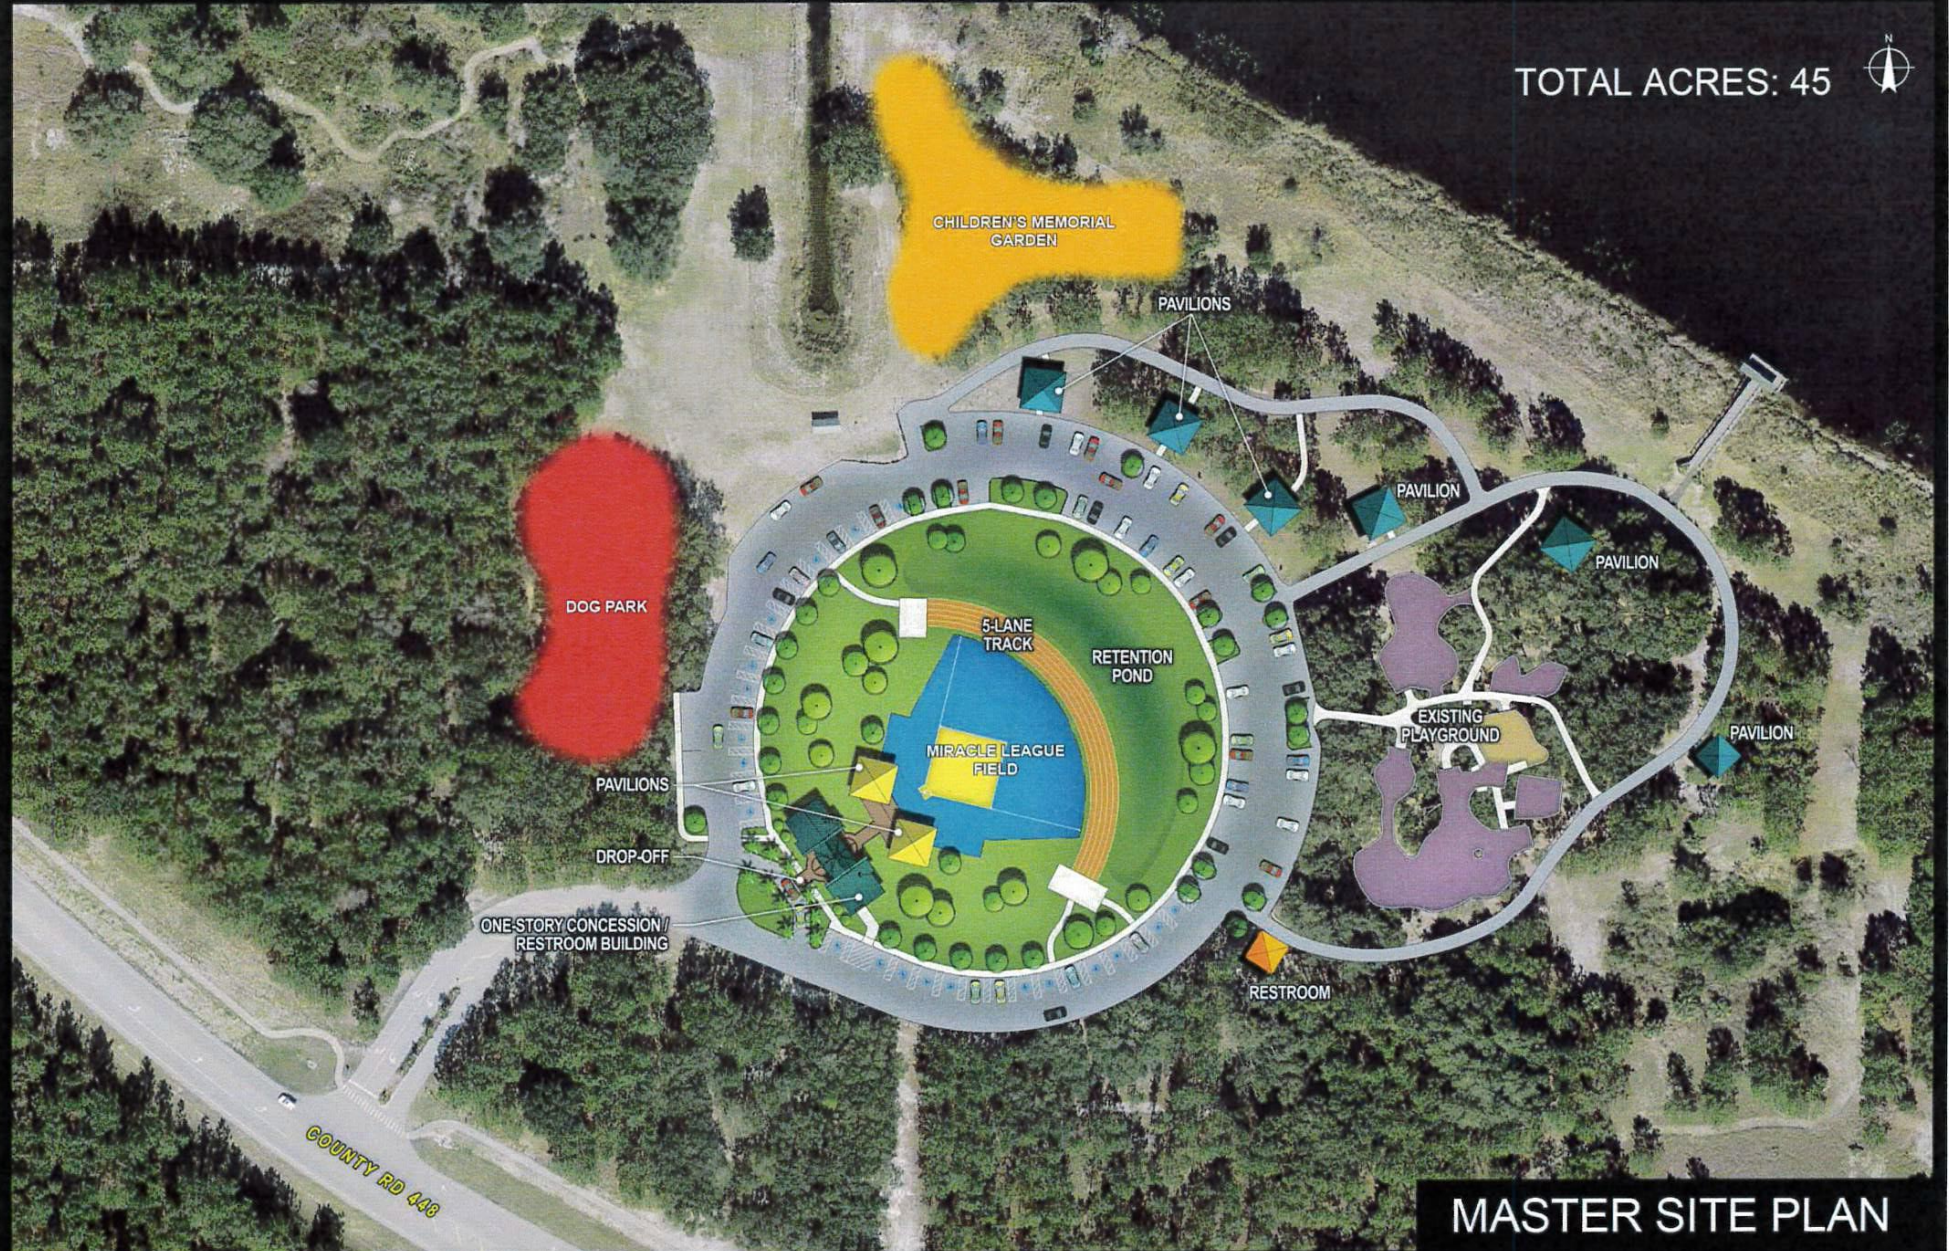

LAKE IDAMERE PARK

TOTAL ACRES: 45

MASTER SITE PLAN