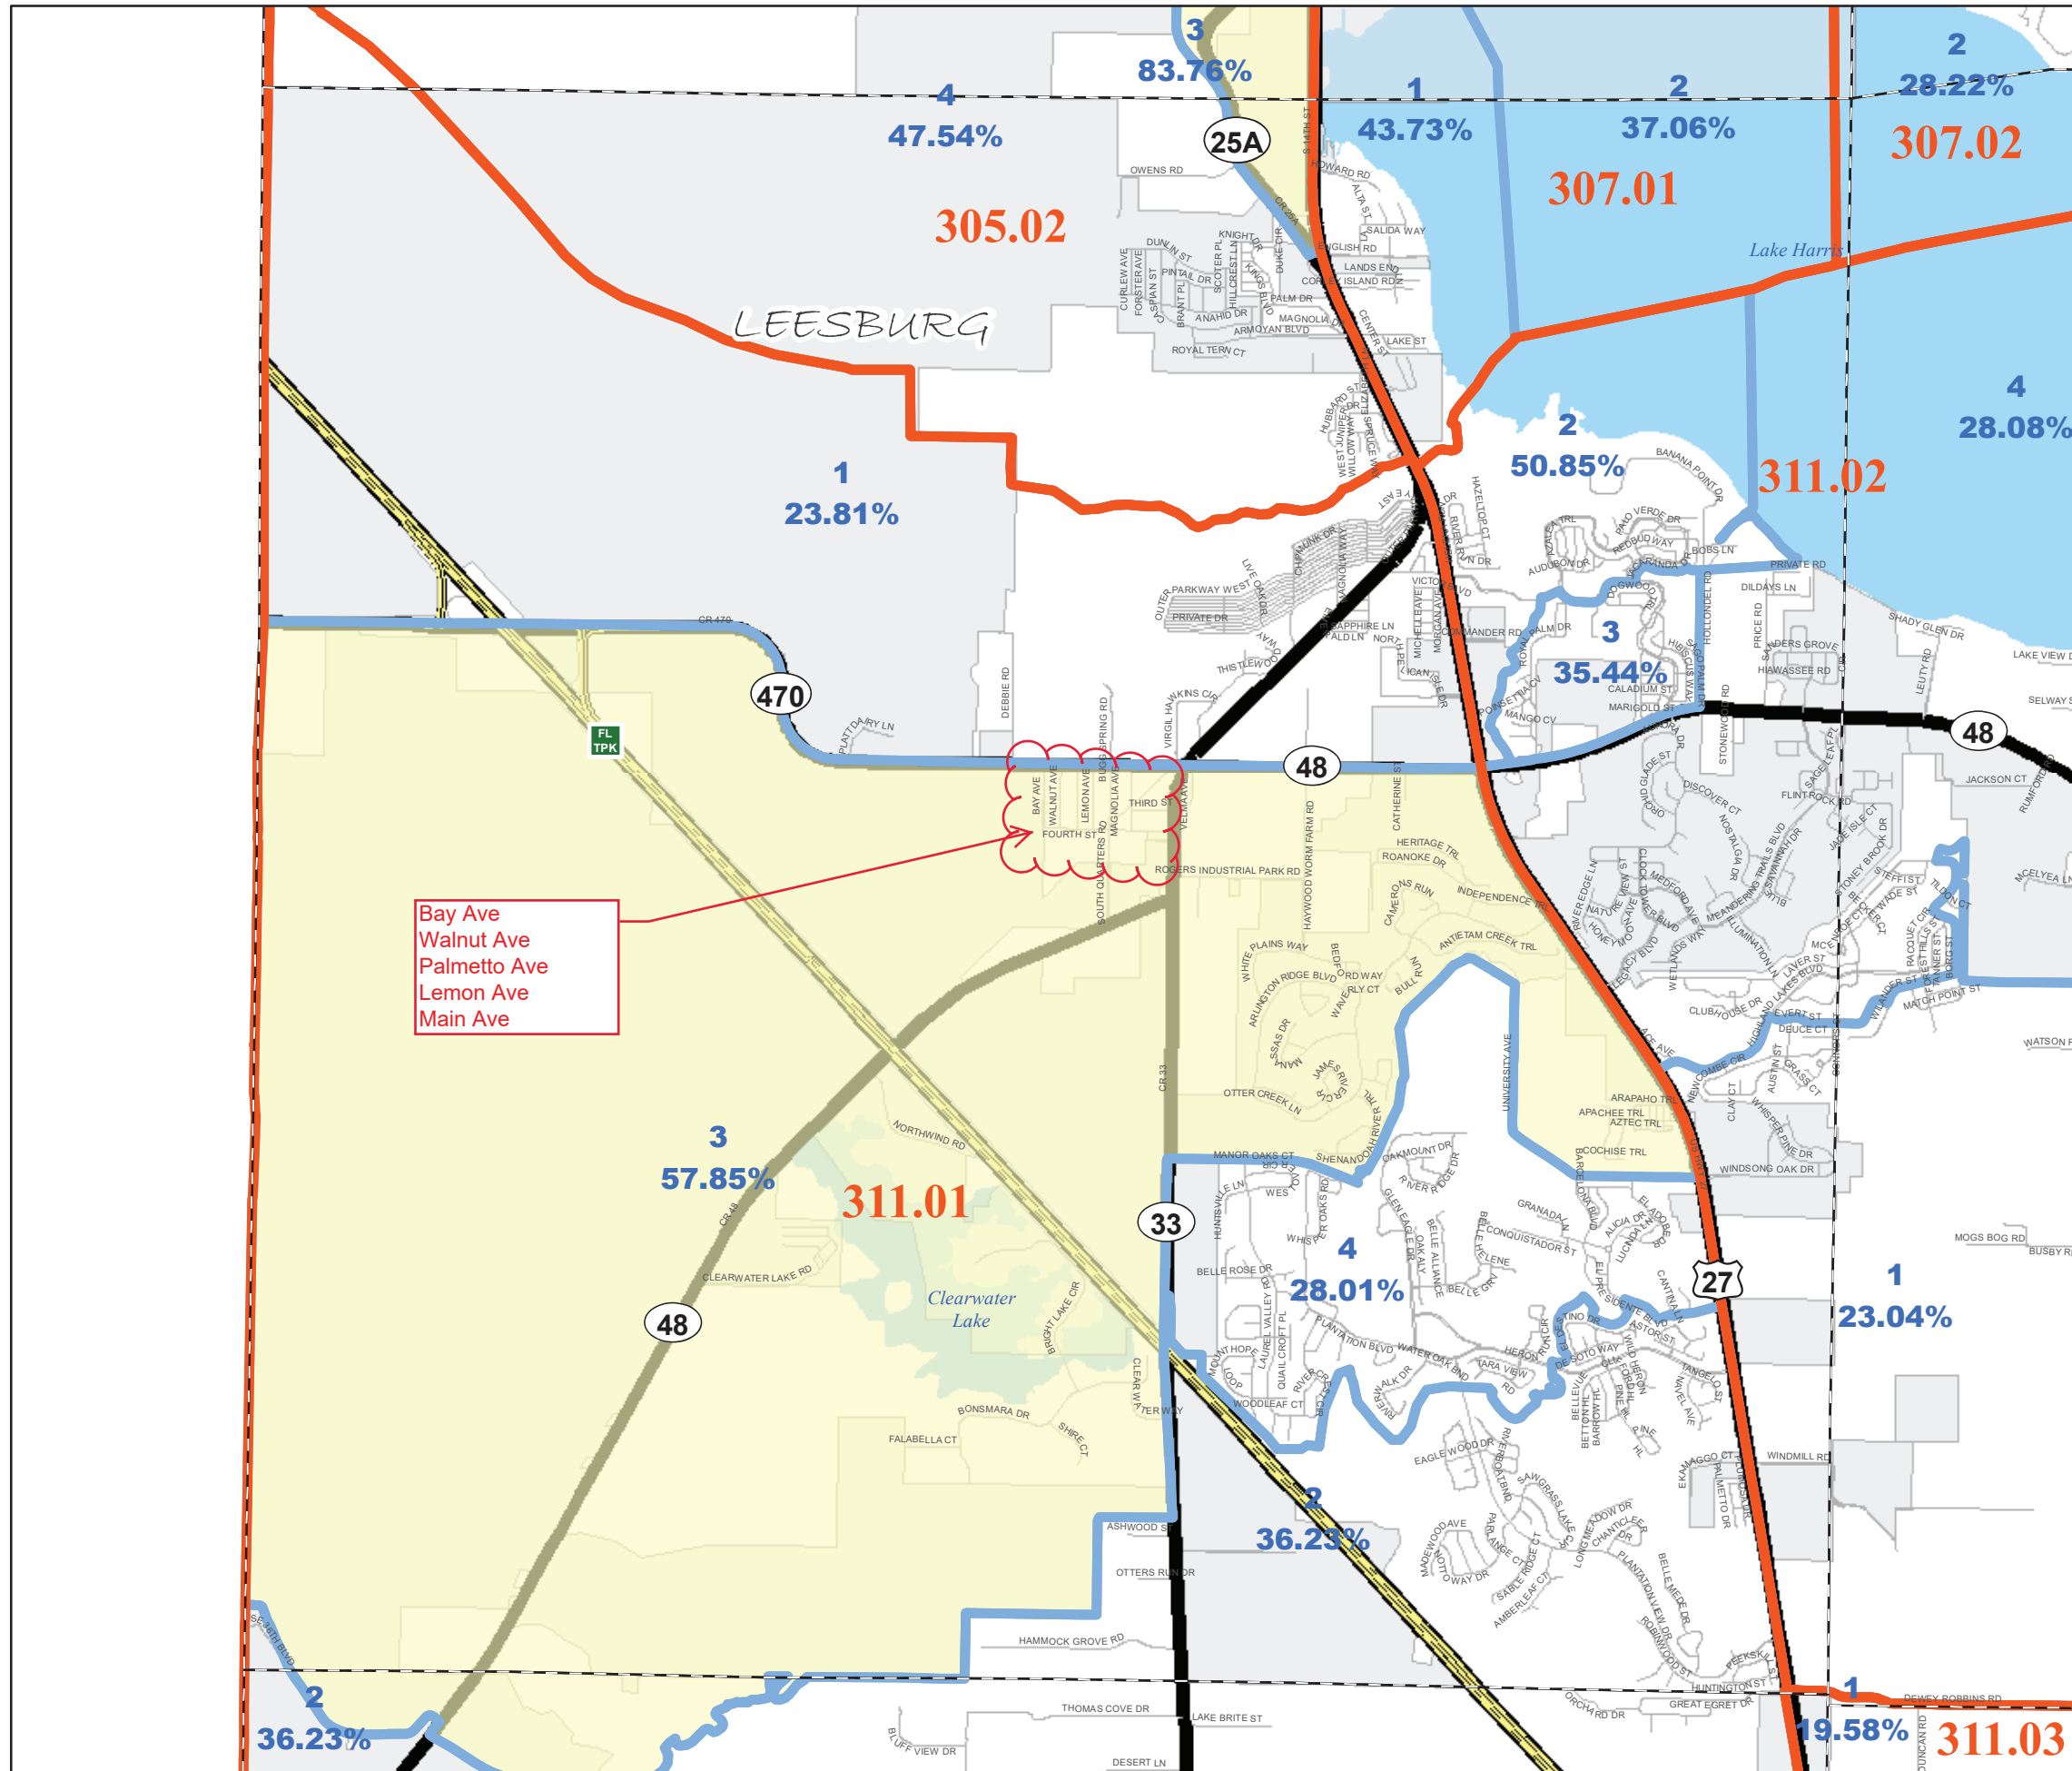

CDBG Low/Moderate
Census Blockgroups
Feb. 2021

Montclair Rd
 Berdetta St
 Merridale Ave
 Pioneer Trl
 Snowberger Ave
 Westside Dr
 Woodland Ave
 Seminole Trl
 Cabin St
 Virginia Dr
 Myer Av
 Sanford St

CDBG Low/Moderate
Census Blockgroups
Feb. 2021

Bay Ave
Walnut Ave
Palmetto Ave
Lemon Ave
Main Ave

Legend

- Tract
- Blockgroup
- Less than 51%
- 51% or More
- No Information
- Municipalities
- Mapbook Page
- Turnpike
- Major Highways
- Local Streets
- Municipalities
- Major Lakes