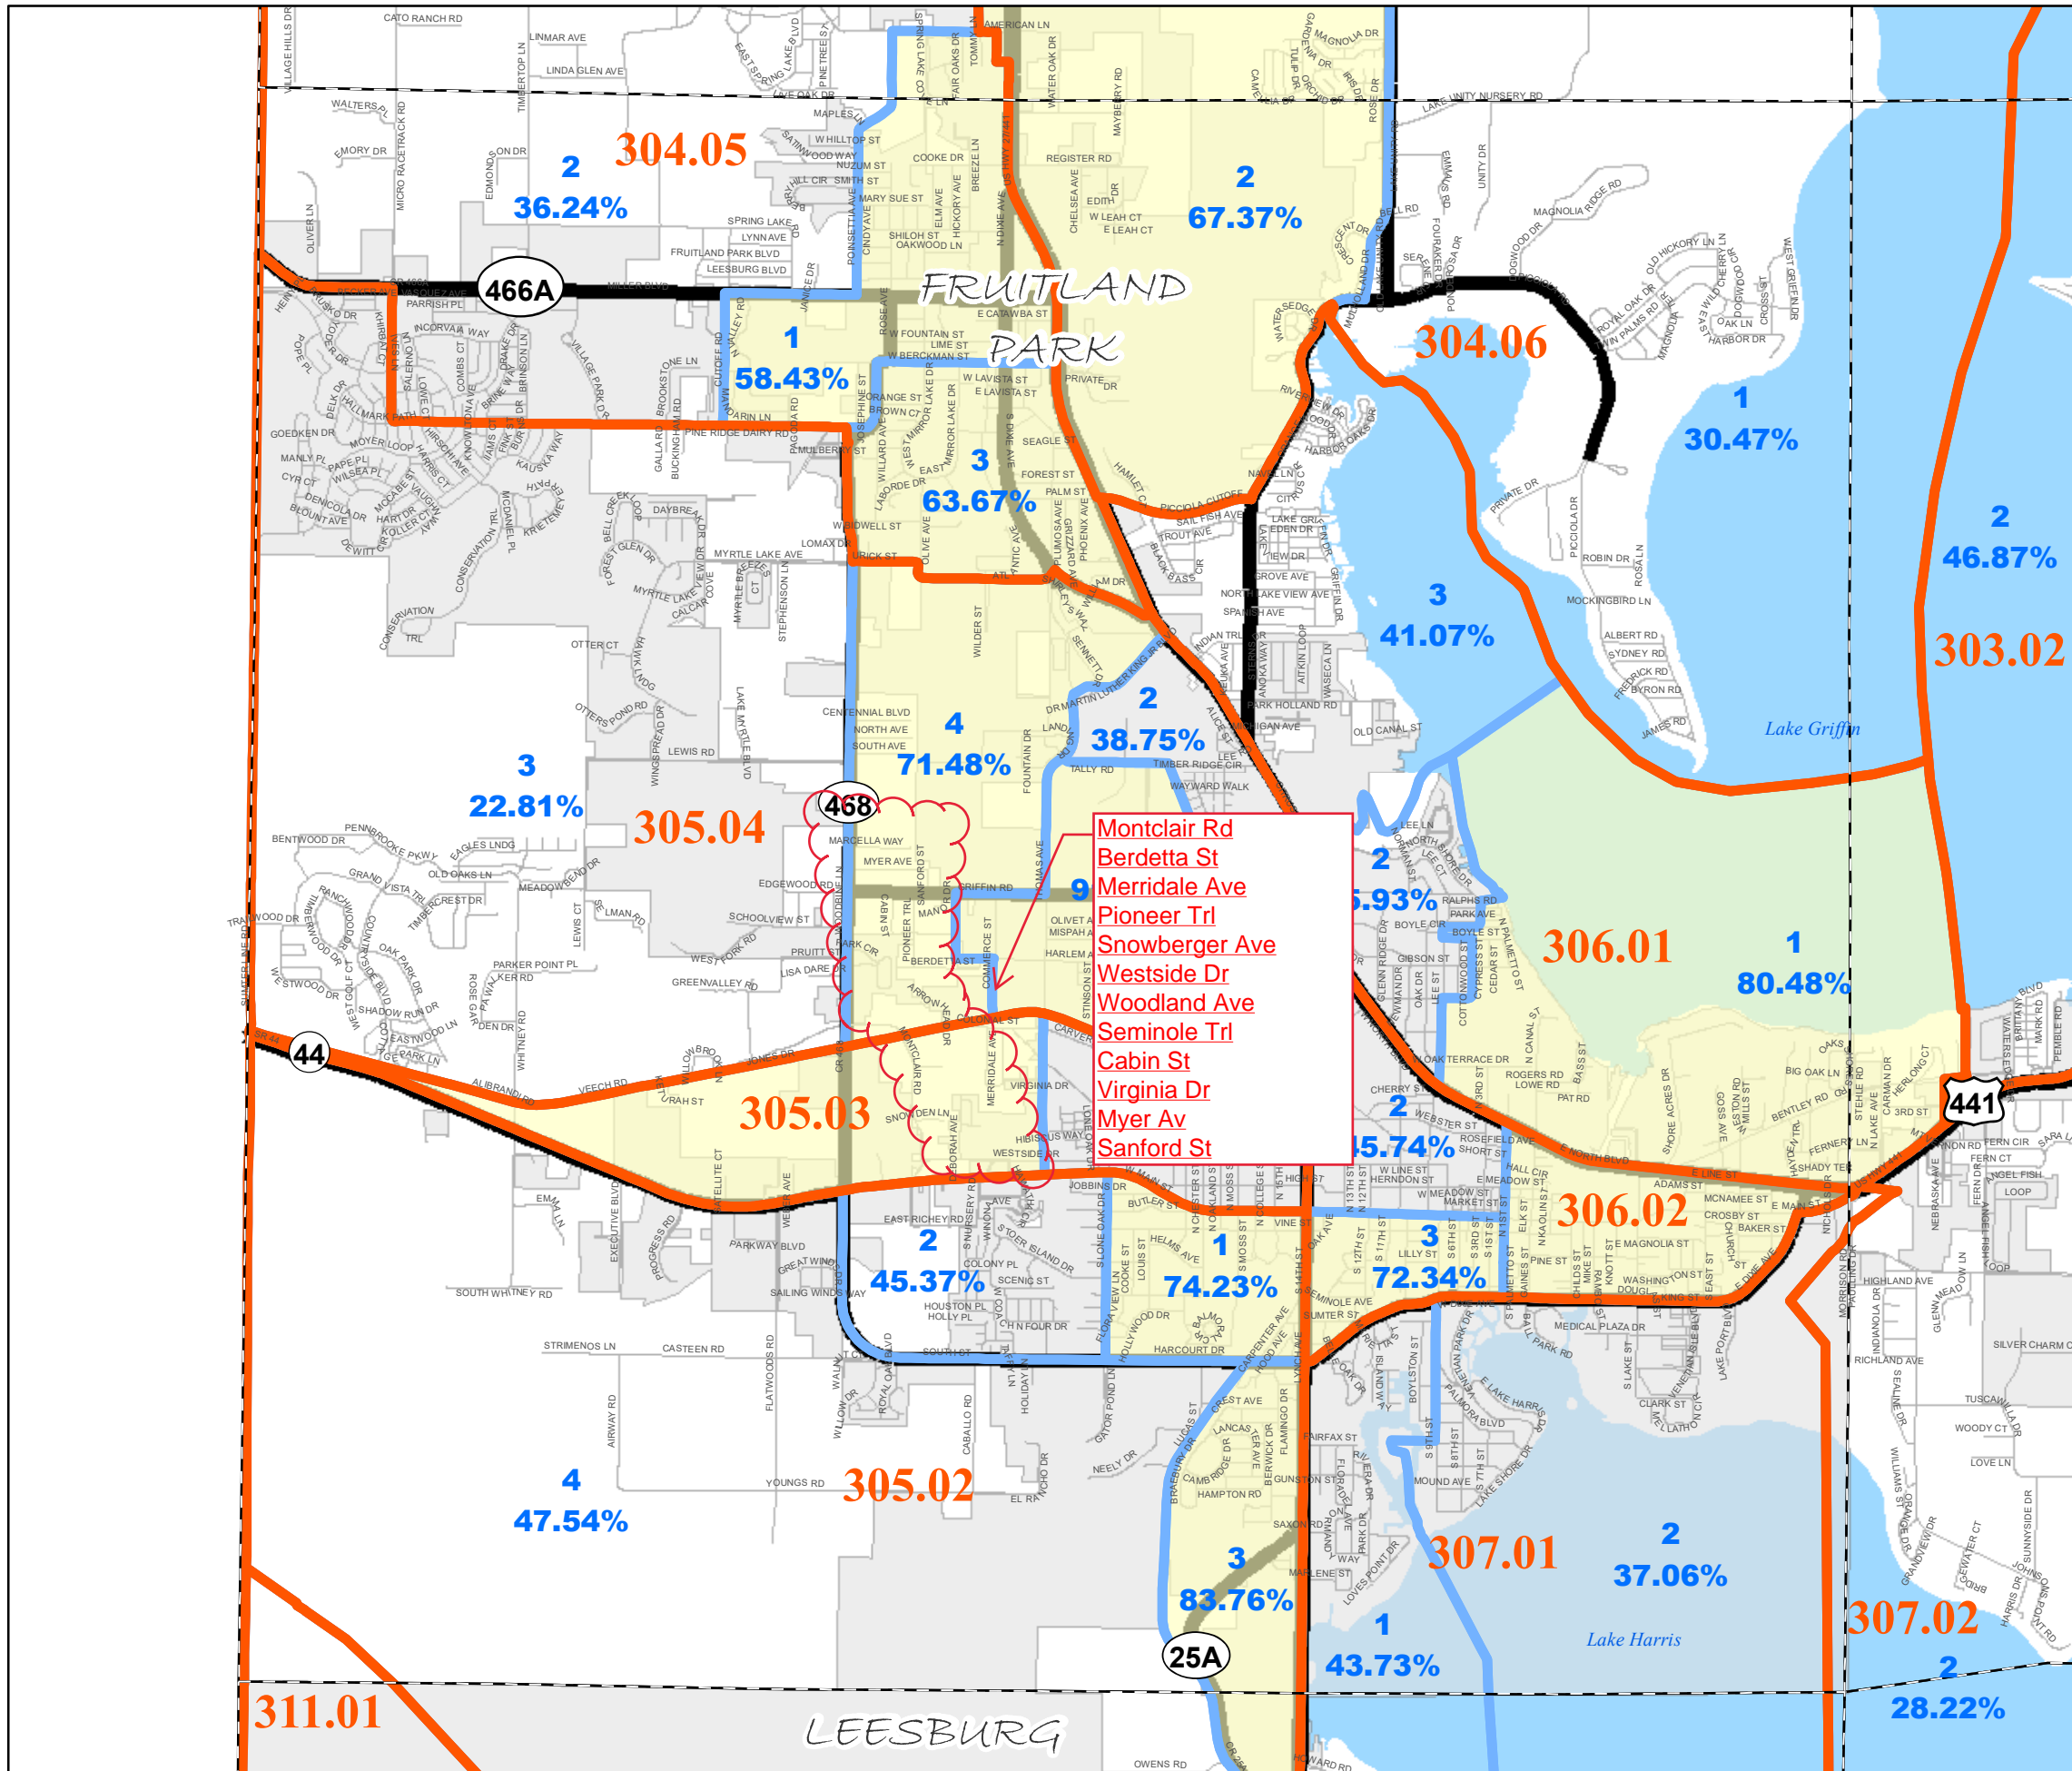

CDBG Low/Moderate
Census Blockgroups
Feb. 2021

Montclair Rd
 Berdetta St
 Merridale Ave
 Pioneer Trl
 Snowberger Ave
 Westside Dr
 Woodland Ave
 Seminole Trl
 Cabin St
 Virginia Dr
 Myer Av
 Sanford St

CDBG Low/Moderate
Census Blockgroups
Feb. 2021

Bay Ave
Walnut Ave
Palmetto Ave
Lemon Ave
Main Ave

Legend

- Tract
- Blockgroup
- Less than 51%
- 51% or More
- No Information
- Municipalities
- Mapbook Page
- Turnpike
- Major Highways
- Local Streets
- Municipalities
- Major Lakes