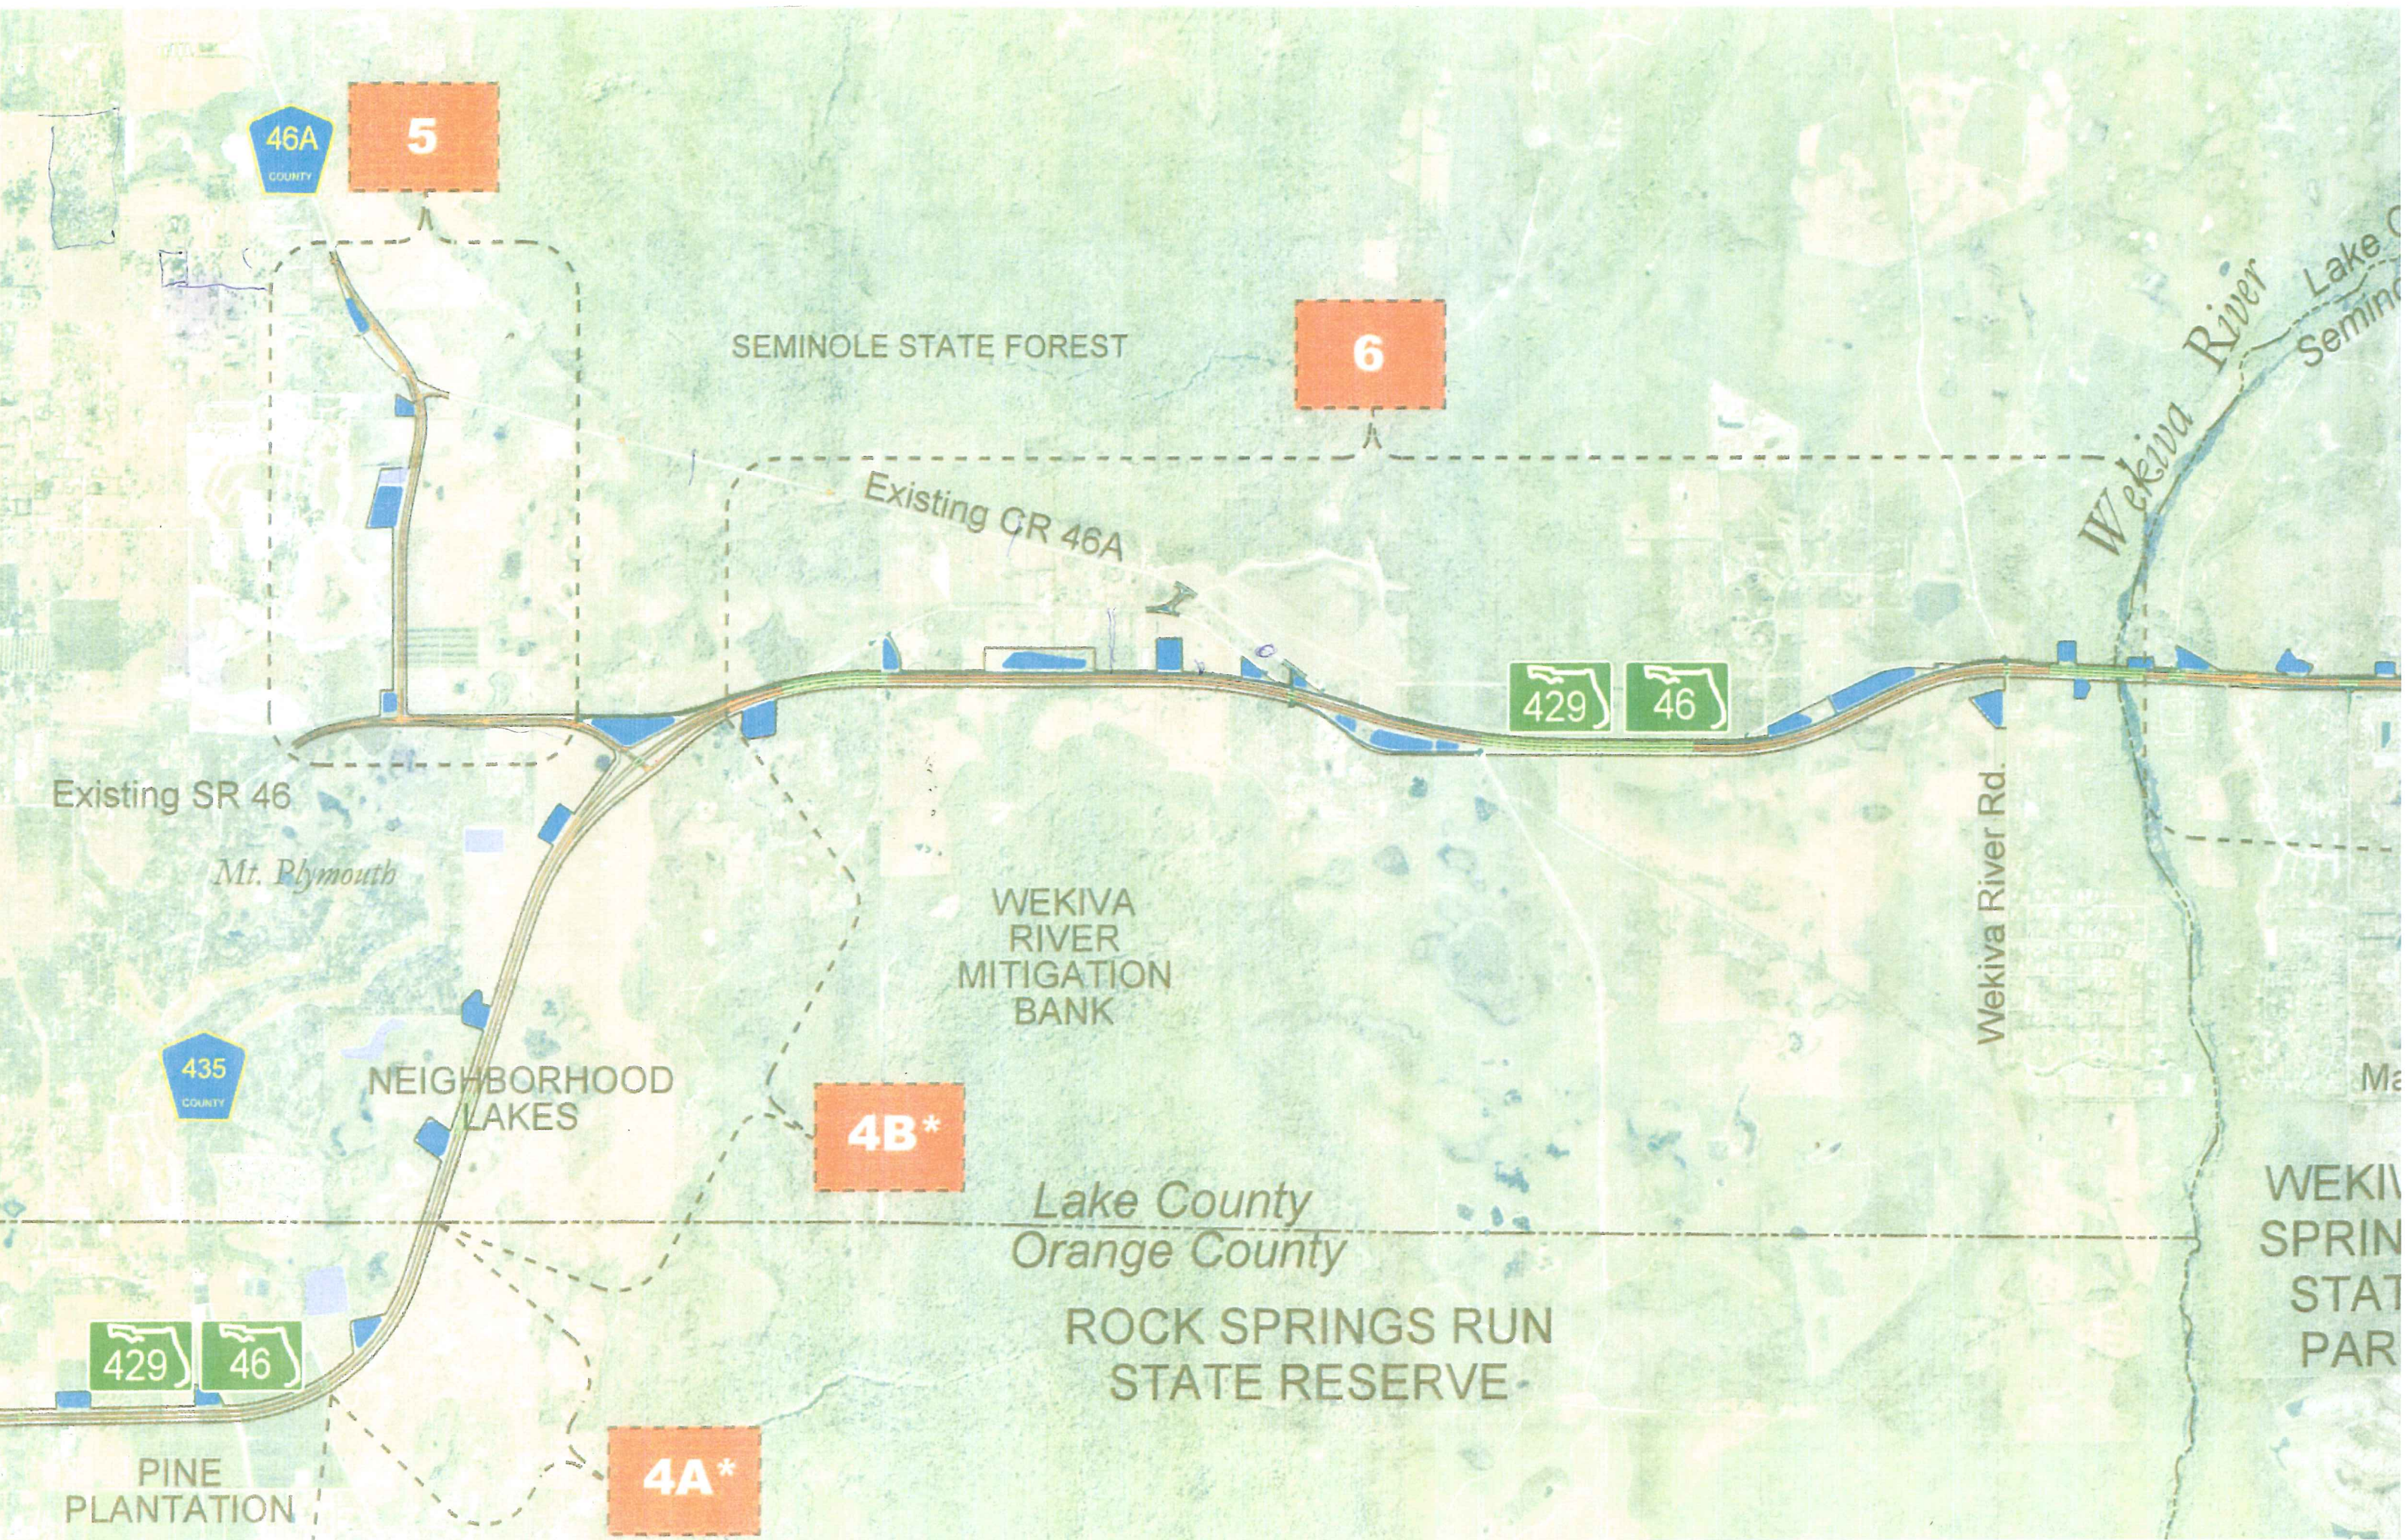

46A
COUNTY

5

SEMINOLE STATE FOREST

6

Existing CR 46A

429

46

Existing SR 46

Mt. Plymouth

WEKIVA
RIVER
MITIGATION
BANK

Wekiva River Rd.

435
COUNTY

NEIGHBORHOOD
LAKES

4B*

Lake County
Orange County

ROCK SPRINGS RUN
STATE RESERVE

429

46

PINE
PLANTATION

4A*

WEKIVA
SPRING
STAT
PAR