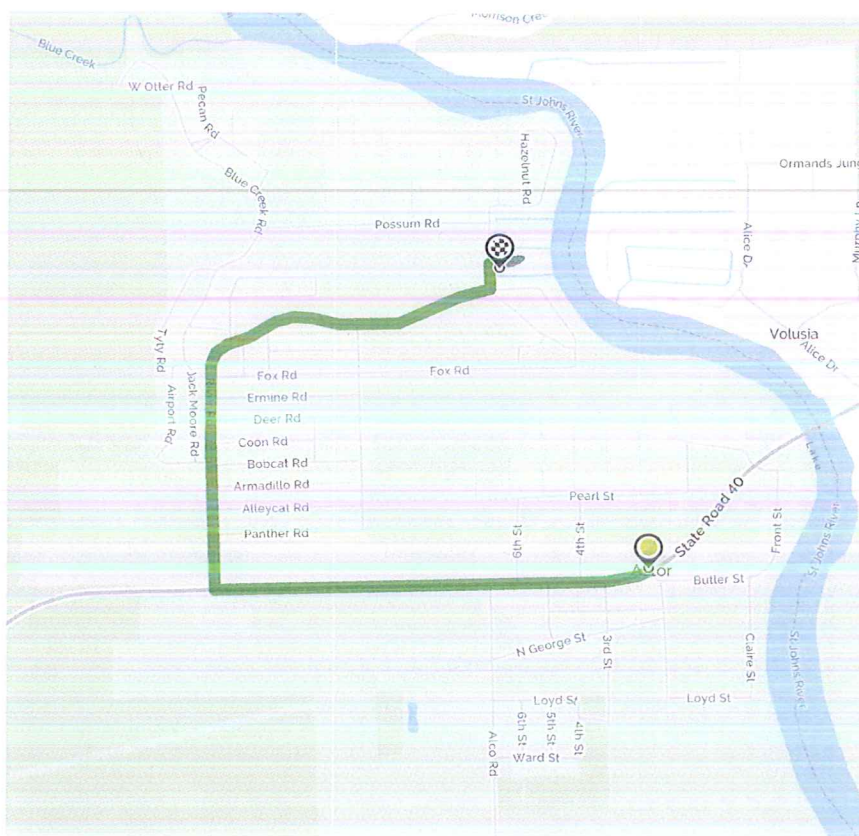

YOUR TRIP TO:

24502 Snail Rd

4 MIN | 2.2 MI

Est. fuel cost: $0.20

Trip time based on traffic conditions as of 8:27 AM on August 14, 2017. Current Traffic: Light

1. Start out going west on State Road 40/FL-40 toward 3rd St.
  Then 0.95 miles 0.95 total miles
2. Take the 3rd right onto River Rd.
  River Rd is just past Hugh Dr.
  If you reach Veterans Dr you've gone about 0.1 miles too far.
  Then 1.15 miles 2.10 total miles
3. Turn left onto Hyacinth Rd.
  Hyacinth Rd is 0.3 miles past Fern Rd.
  If you are on Alligator Rd and reach Fox Rd you've gone about 0.2 miles too far.
  Then 0.05 miles 2.15 total miles
4. Take the 1st right onto Snail Rd.
  If you reach Bonnett Rd you've gone a little too far.
  Then 0.03 miles 2.18 total miles
5. 24502 Snail Rd, Astor, FL 32102-2457, 24502 SNAIL RD is on the right.
  If you reach Sawgrass Rd you've gone a little too far.

	Book a hotel tonight and save with some great deals! (1-877-577-5766)		Car trouble mid-trip? MapQuest Roadside Assistance is here: (1-888-461-3625)