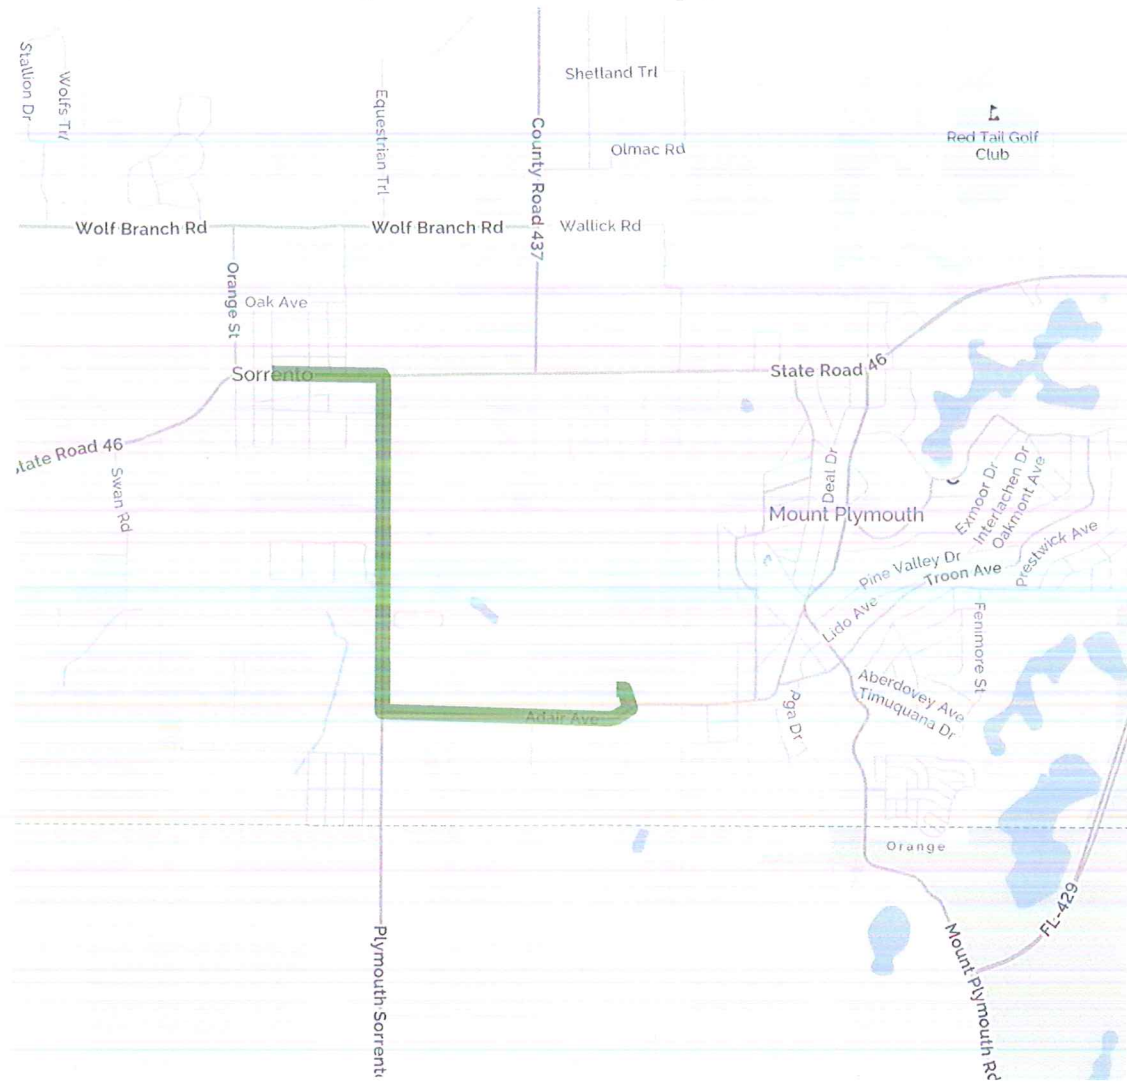

Book a hotel tonight and save with some great deals!
(1-877-577-5766)

Car trouble mid-trip? MapQuest Roadside Assistance is here:
(1-888-461-3625)