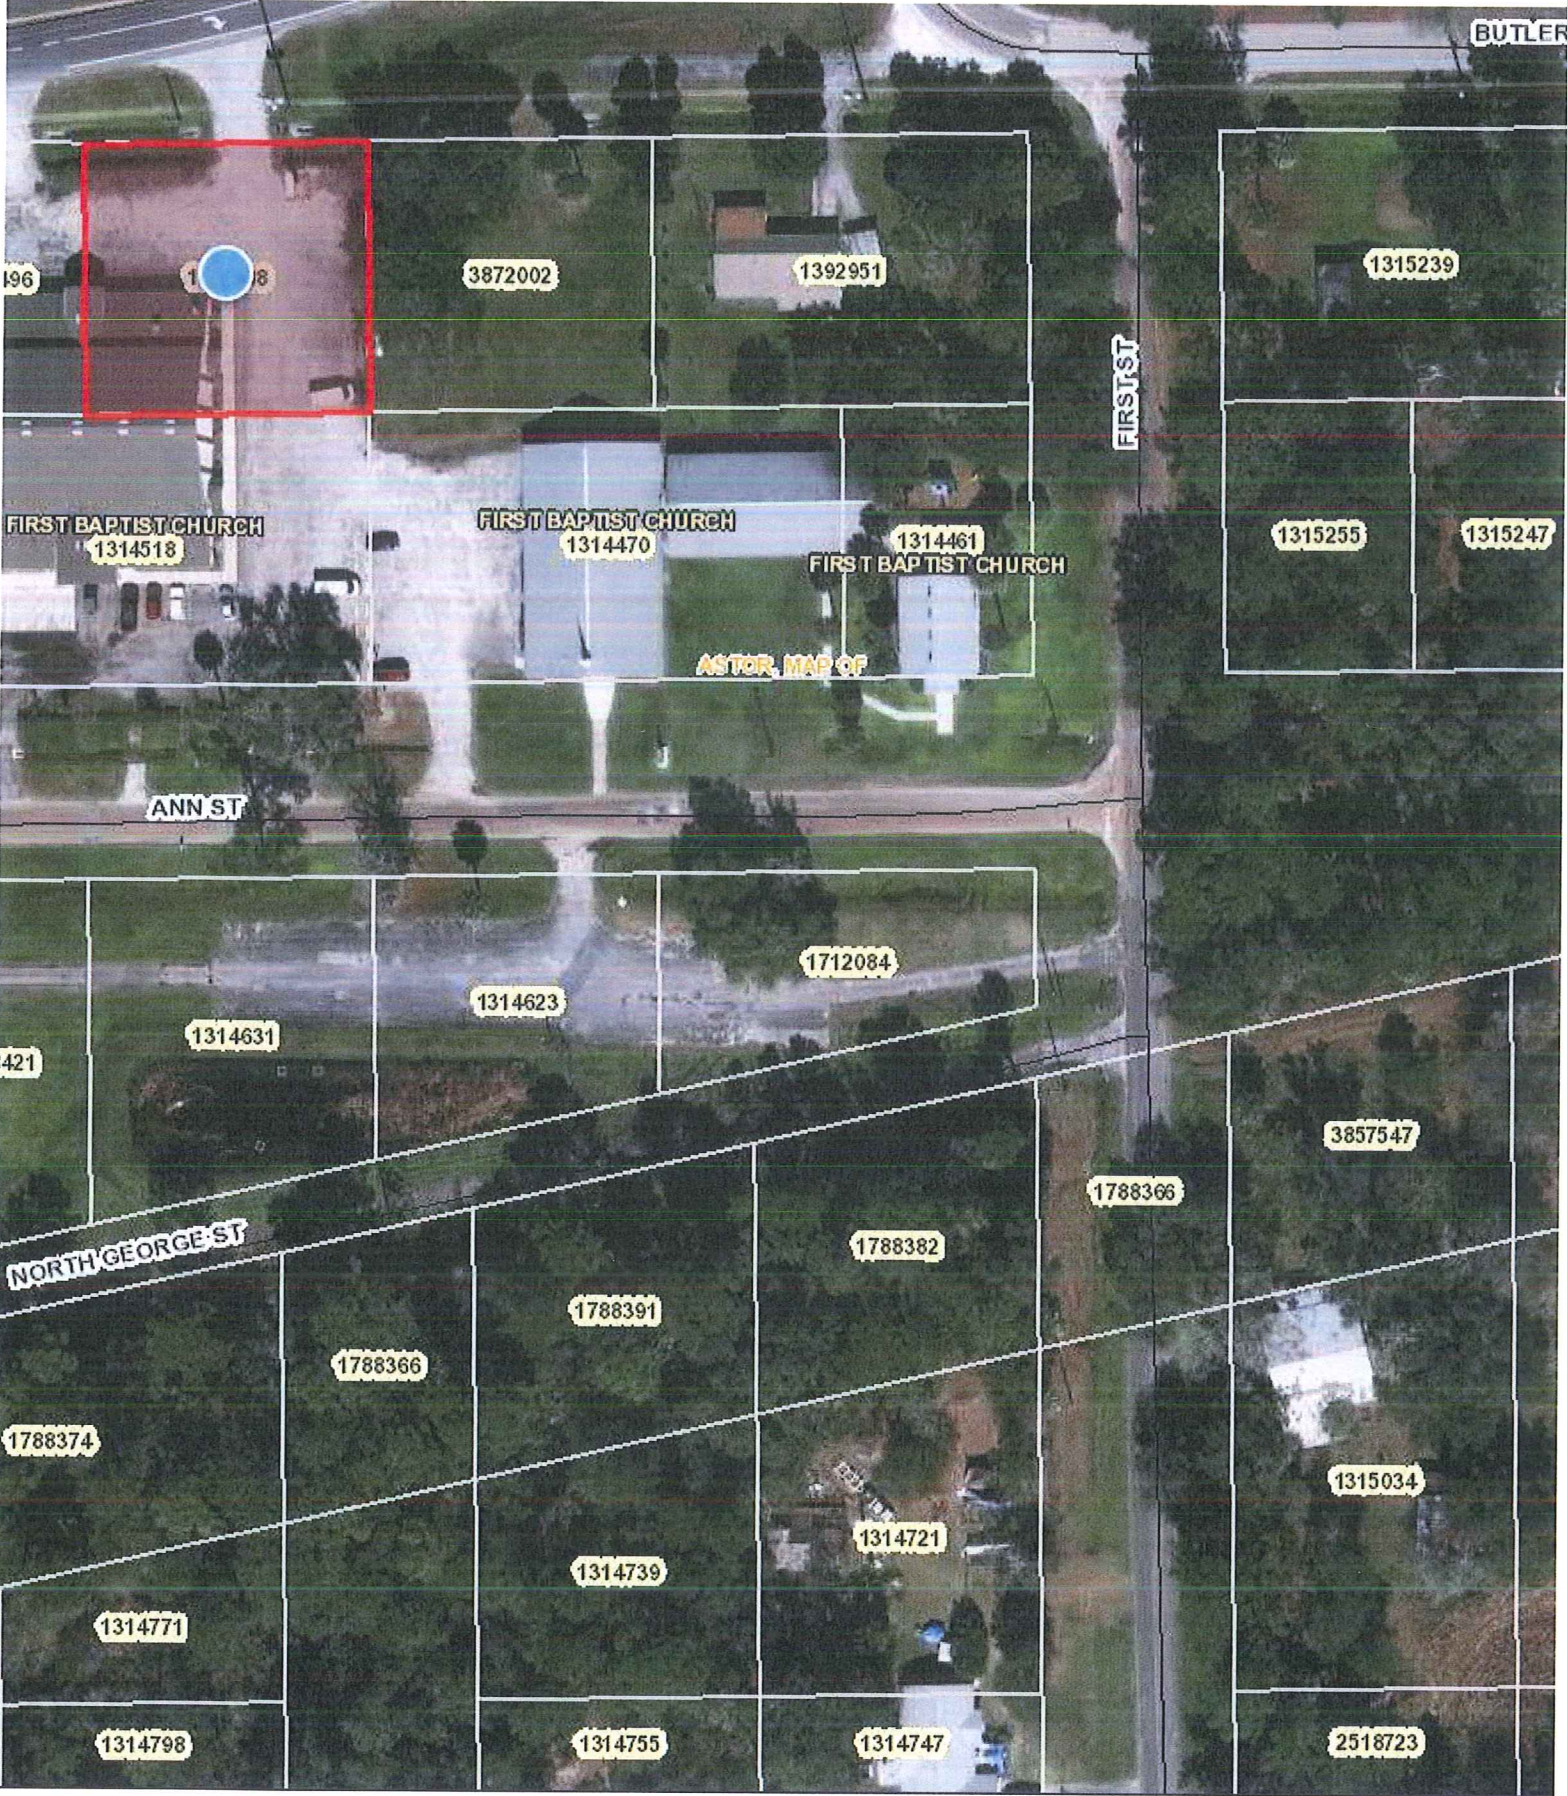

Description of Problem: Pipe is rotten.

Description of Existing Pipe: 18" steel pipe

Pipe Required: 18" x 75'

Cover: 6"

Bottom of culvert to ground level: 24"

Inlet/Outlet Ends: concrete mitered

Asphalt to be cut out and replaced: None

(Steel)
Pipe

September 4, 2015

1:2,500

-  Override 1
-  Override 1
-  County Boundary
-  Street Names
-  Local Streets
-  Property Name
-  Tax Parcels Alternate Key
-  Tax Parcels
-  Surrounding Counties
-  RW Maintenance Maps
-  Vacation Petitions
-  Right of Way
-  Stimulus Road Projects