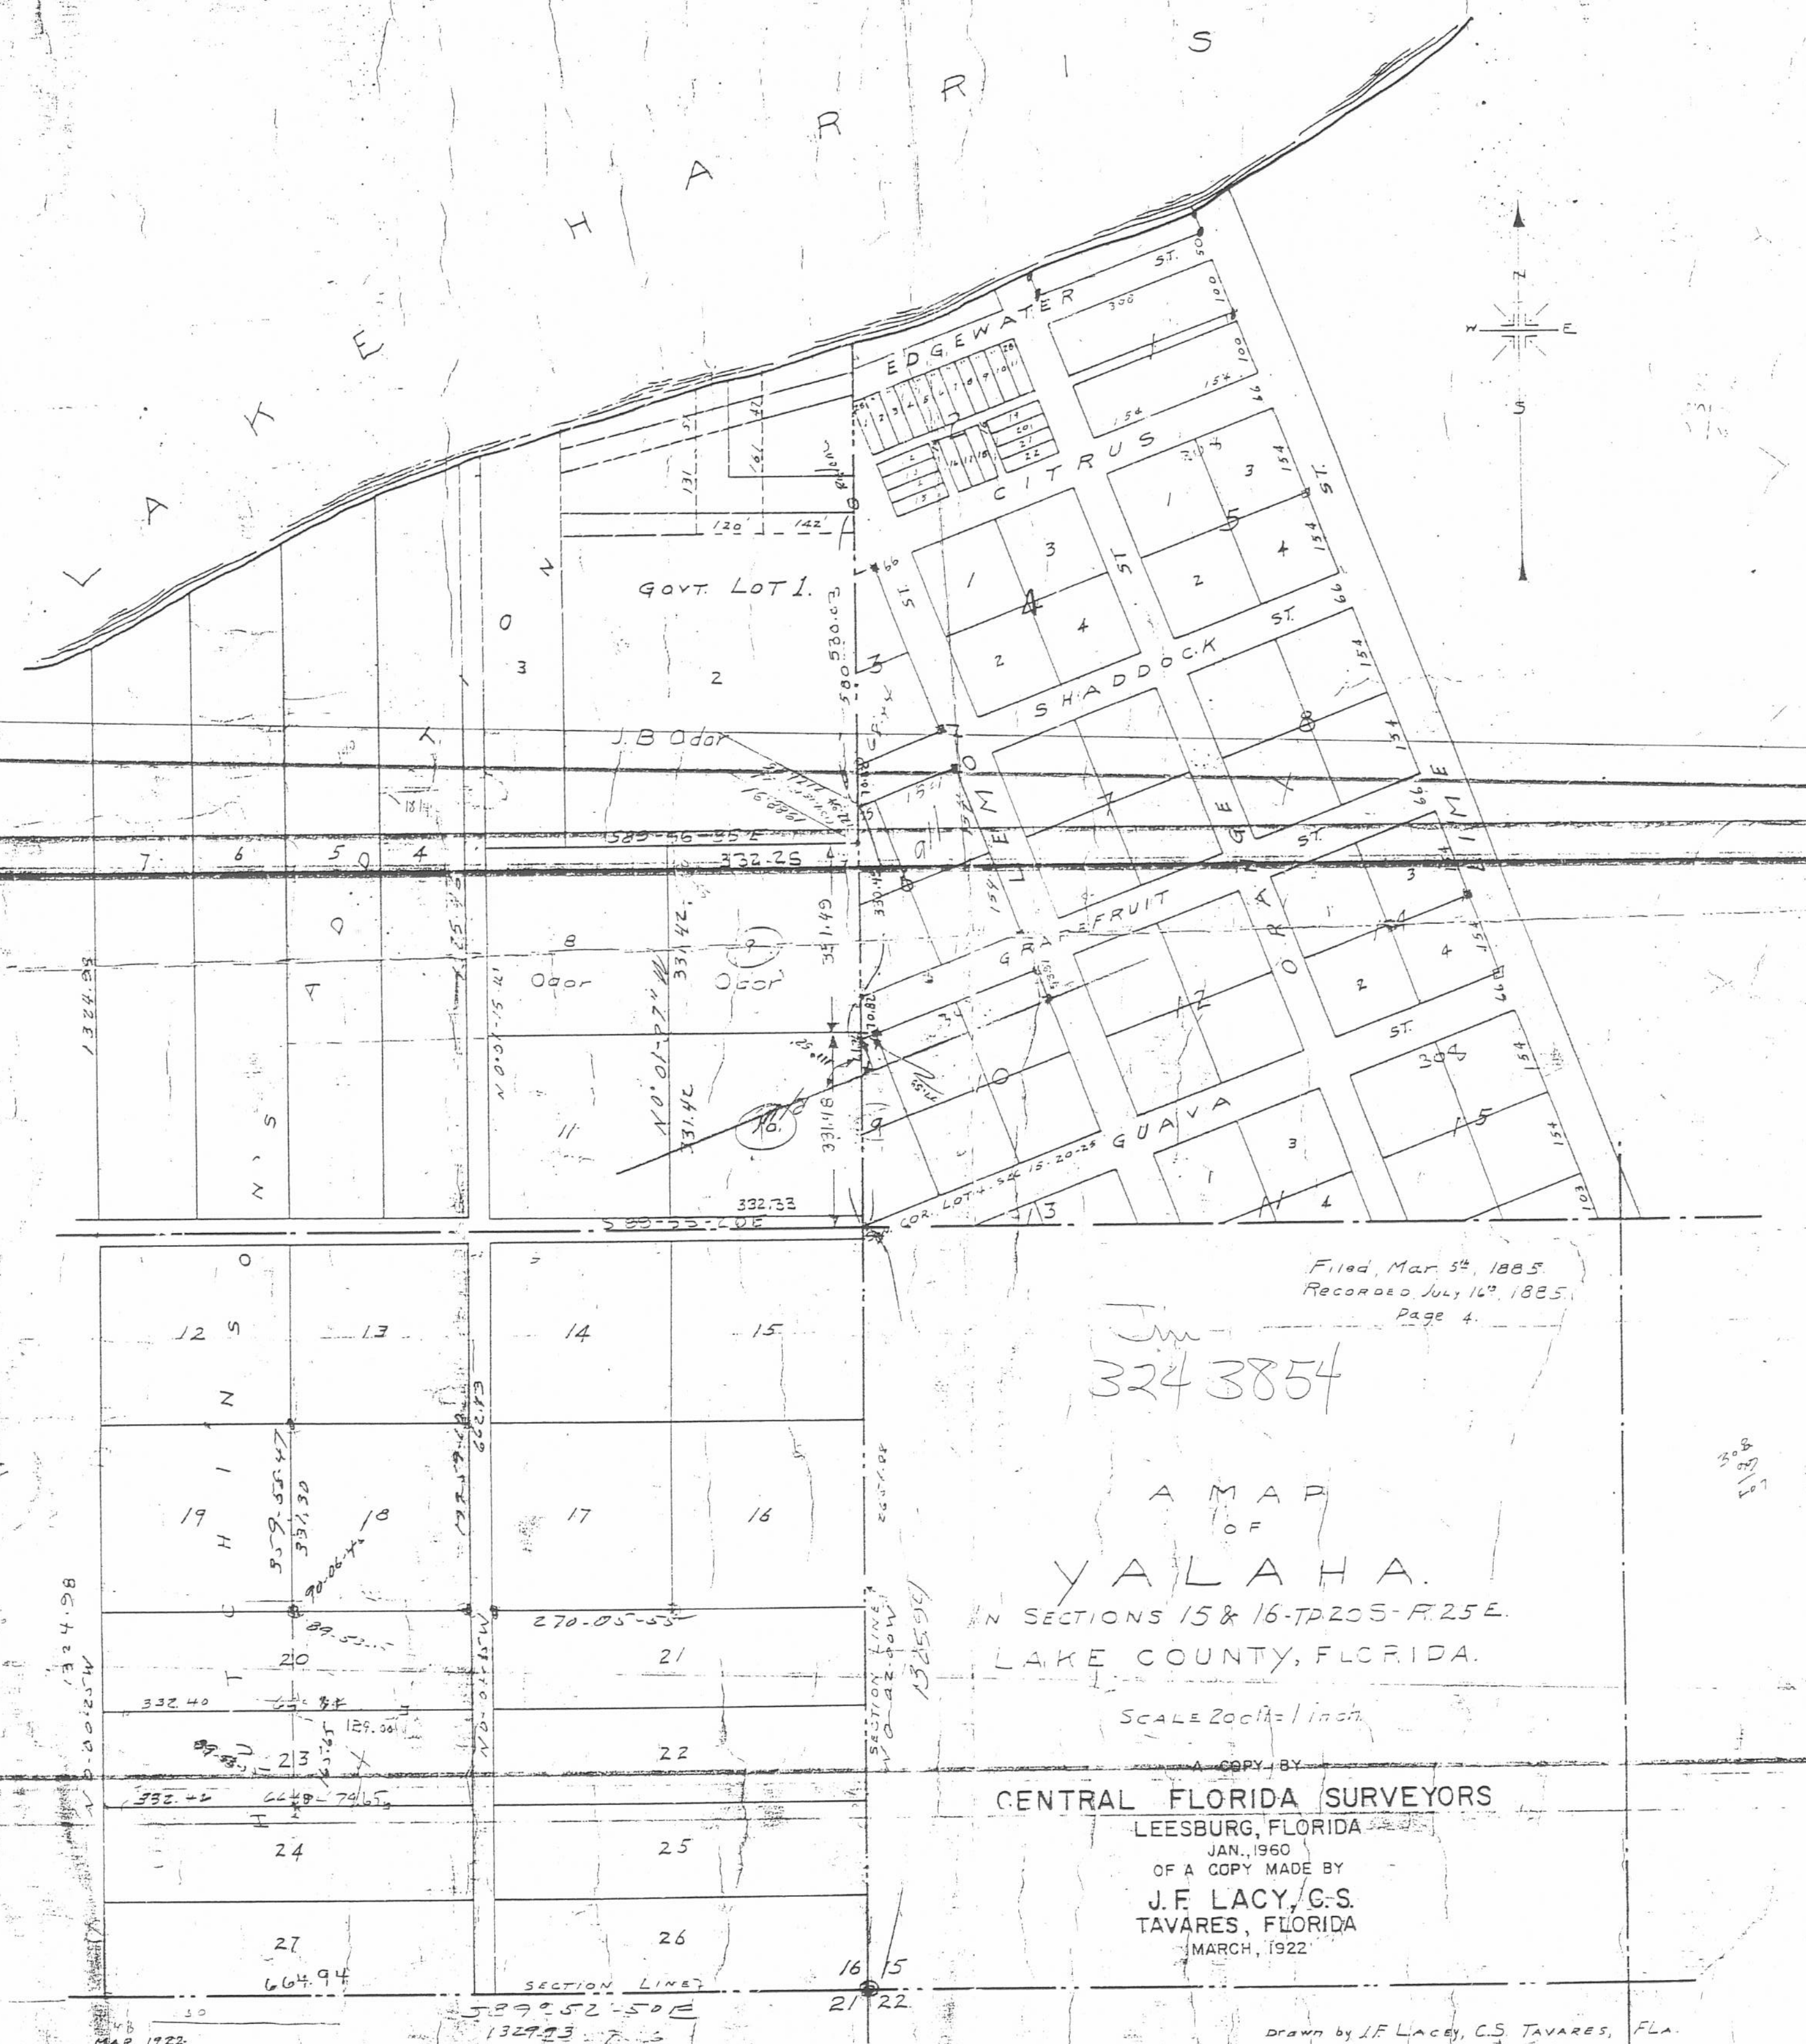

L A K E C O U N T Y
H A R D I S

Filed, Mar. 31, 1885.
Recorded July 10, 1885.
Page 4.

3243854

A MAP
OF
YALAHUA.
IN SECTIONS 15 & 16-T.P.205-R.25 E.
LAKE COUNTY, FLORIDA.

SCALE 200ft = 1 inch.

A COPY BY
CENTRAL FLORIDA SURVEYORS
LEESBURG, FLORIDA