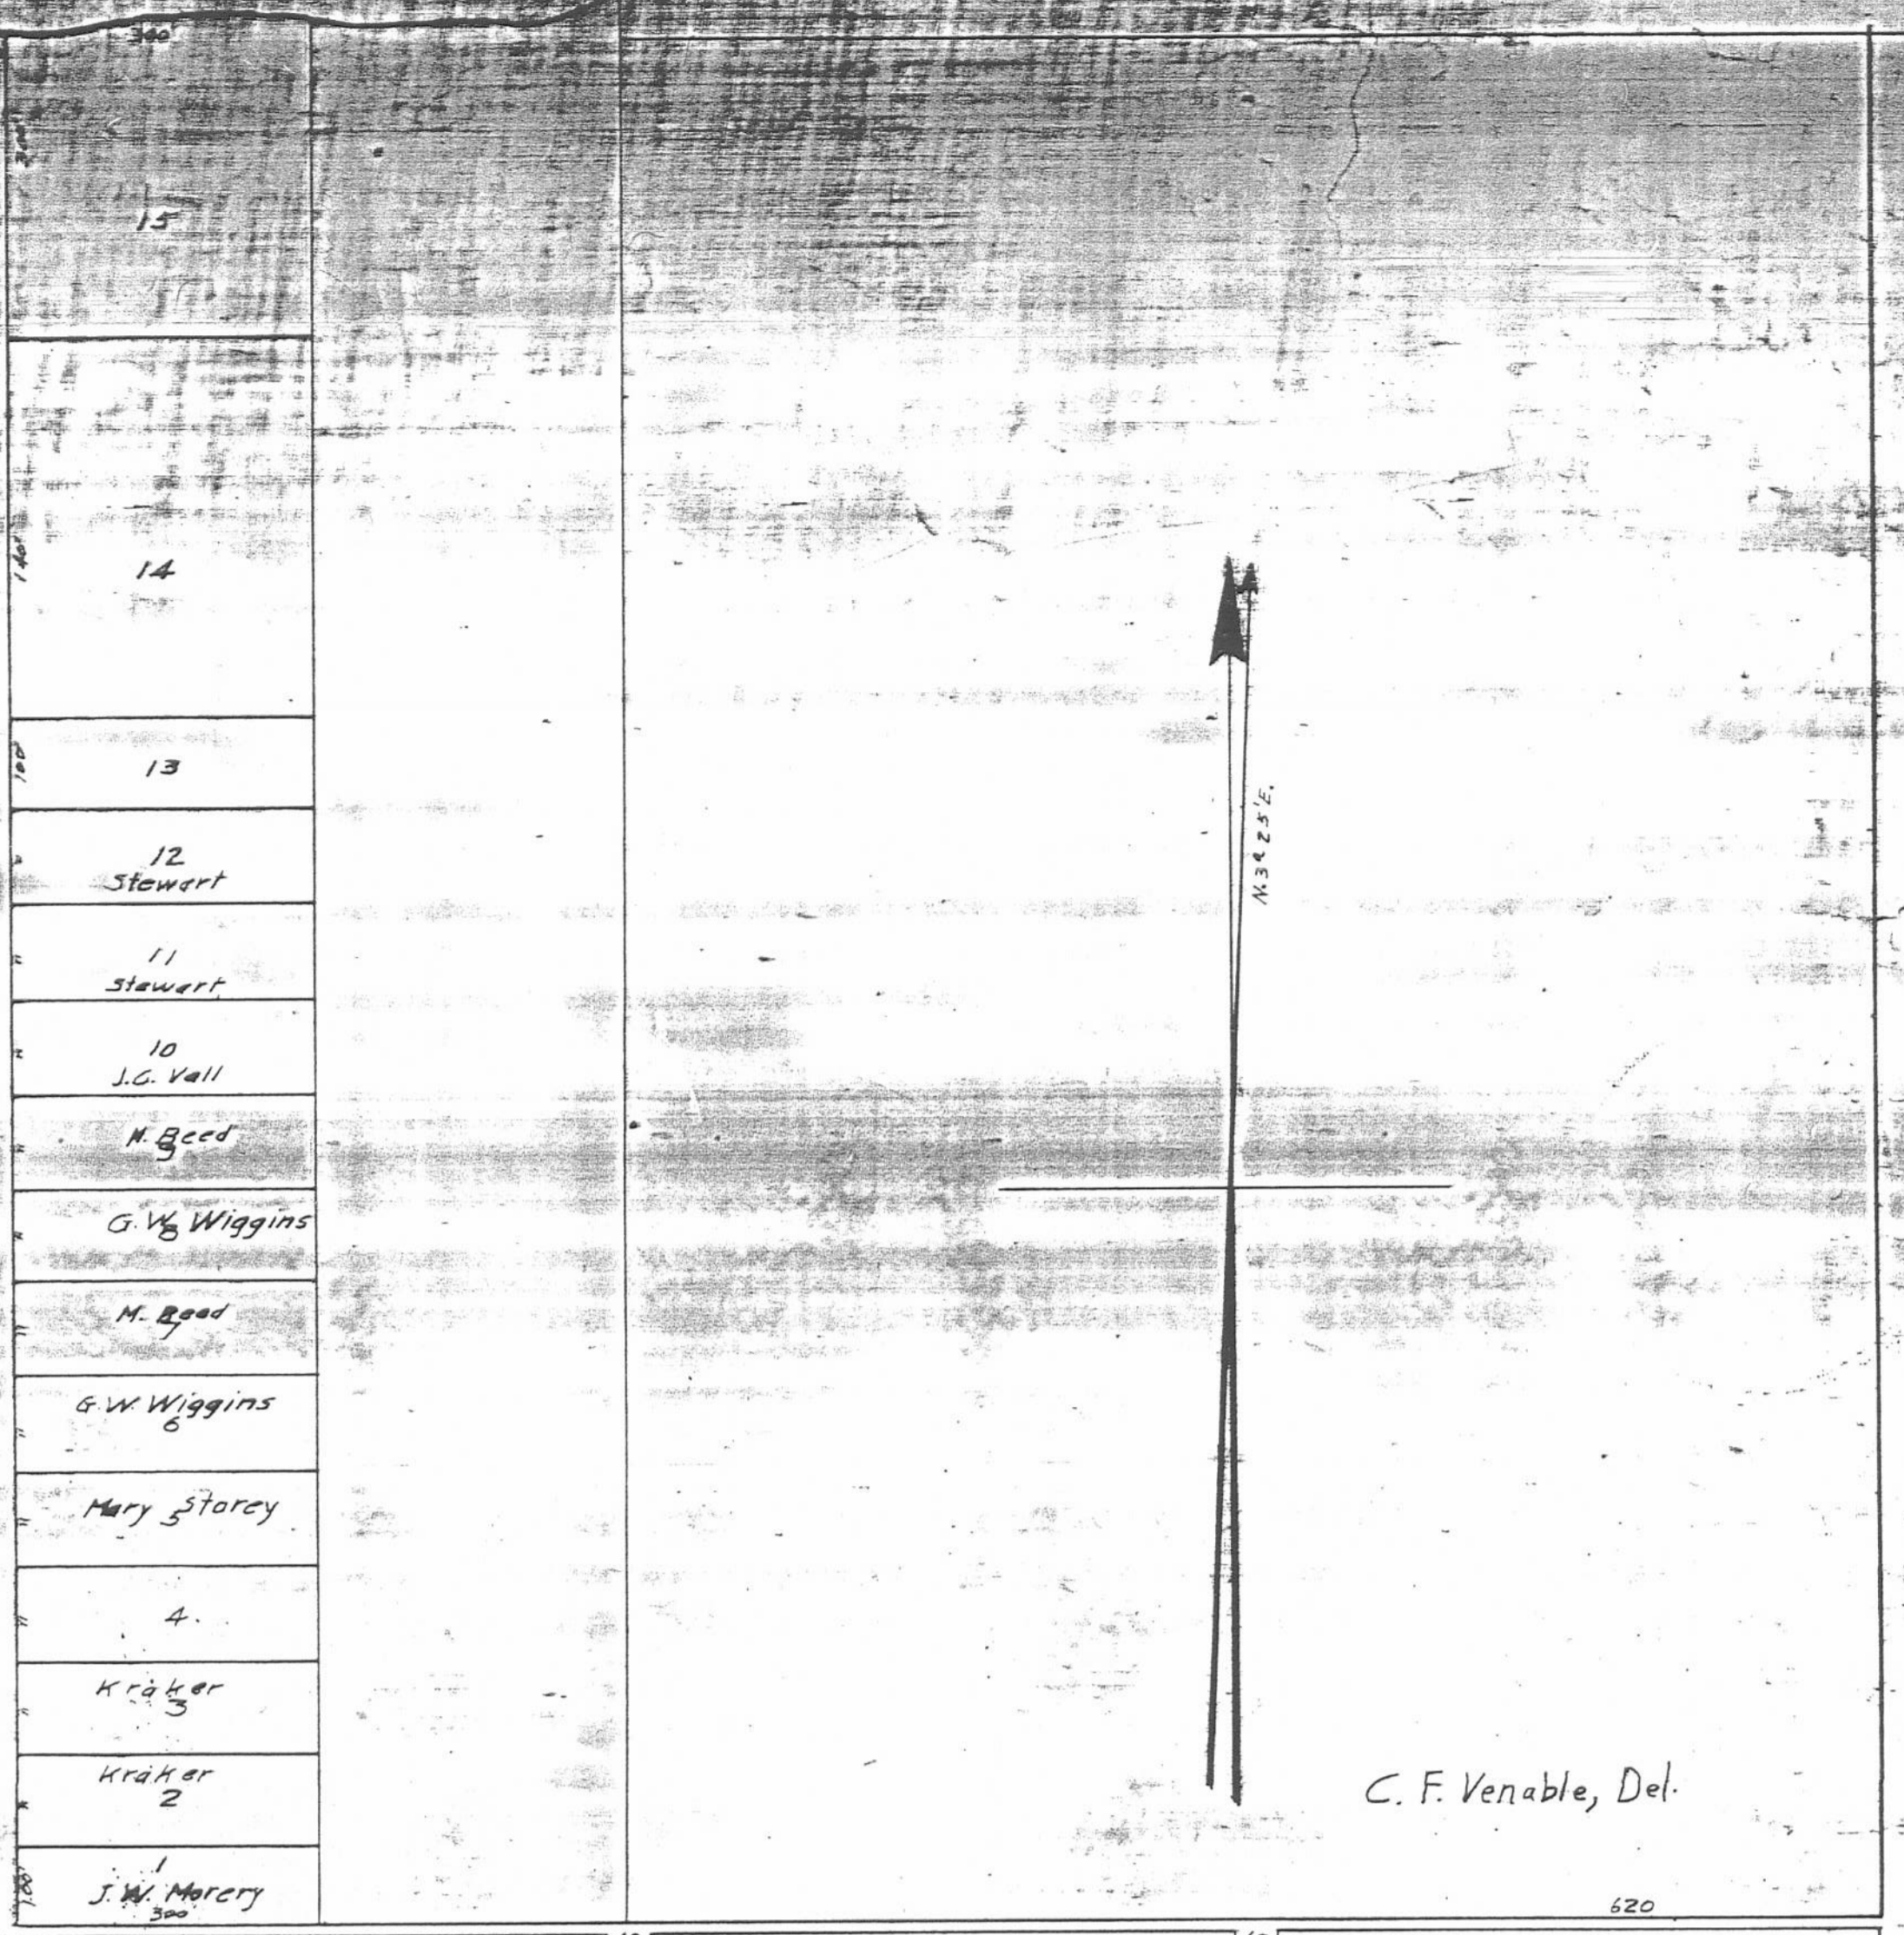

MAP OF BLOOMFIELD

SUMTER COUNTY
FLORIDA

Sections 16 and 21 - T₂₀S - R₂₅E.
(COPY)

A COPY BY
CENTRAL FLORIDA SURVEYORS
LEESBURG, FLORIDA
JAN. 1960

Filed July 7, 1883.
T. J. Gury, Clerk
by D. L. Beltan D.C.

Copy