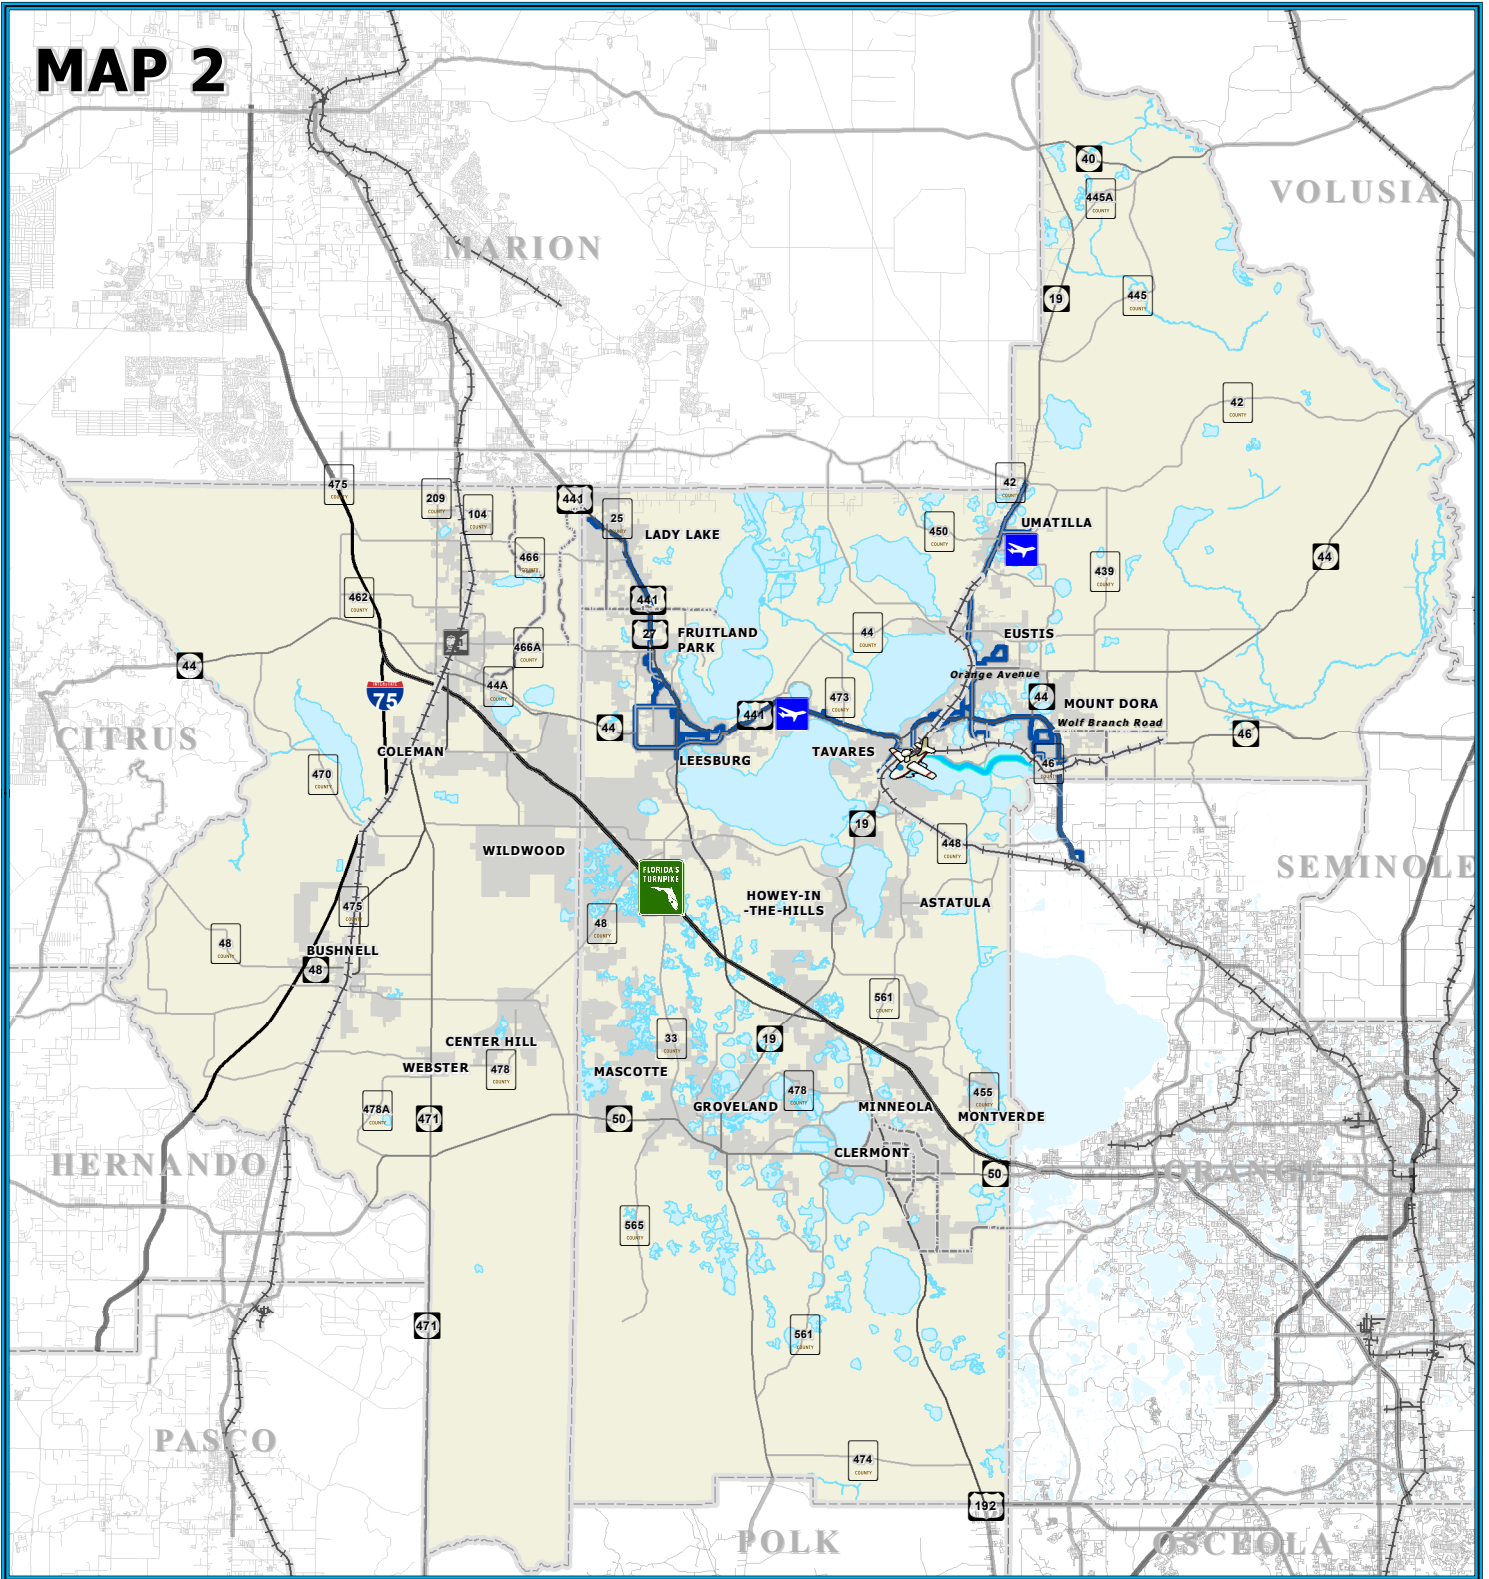

EXISTING TRANSIT AND INTERMODAL

MAP 2

LEGEND:

- County Road
- State Road
- US Highway
- Interstate
- Turnpike
- Water Body
- County Delineation
- Amtrak Station
- Active Railroad
- Airport
- Seaplane Basin
- Water Taxi Route
- 4 Fixed Routes Service
- LakeXpress Bus Routes

0 4 8
1 INCH EQUALS 8 MILES

MAP COMPOSITION:
SEPTEMBER, 2015