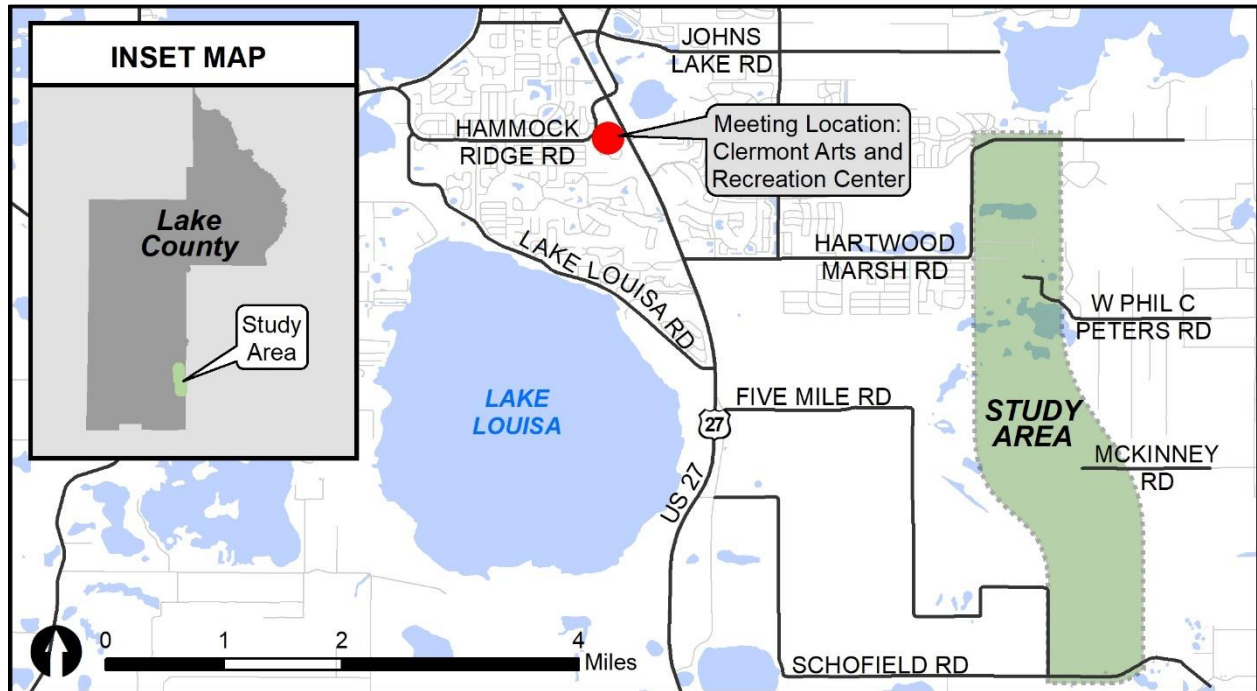

CR 455 EXTENSION PD&E STUDY Meeting Location

www.cr455extensionstudy.com

Clermont Arts & Recreation Center | 3700 S Hwy 27, Clermont, FL 34711

If Coming from the North on Highway 27:

Continue on South Highway 27, after Hammock Ridge Road/Citrus Tower Boulevard take a right into the Clermont Arts & Recreation Center.

If Coming from the South on Highway 27:

Continue on South Highway 27, approximately one (1) mile past Hartwood Marsh Road take a left into the Clermont Arts & Recreation Center.

Parking:

Parking is available near the south entrance of the Clermont Arts & Recreation Center.