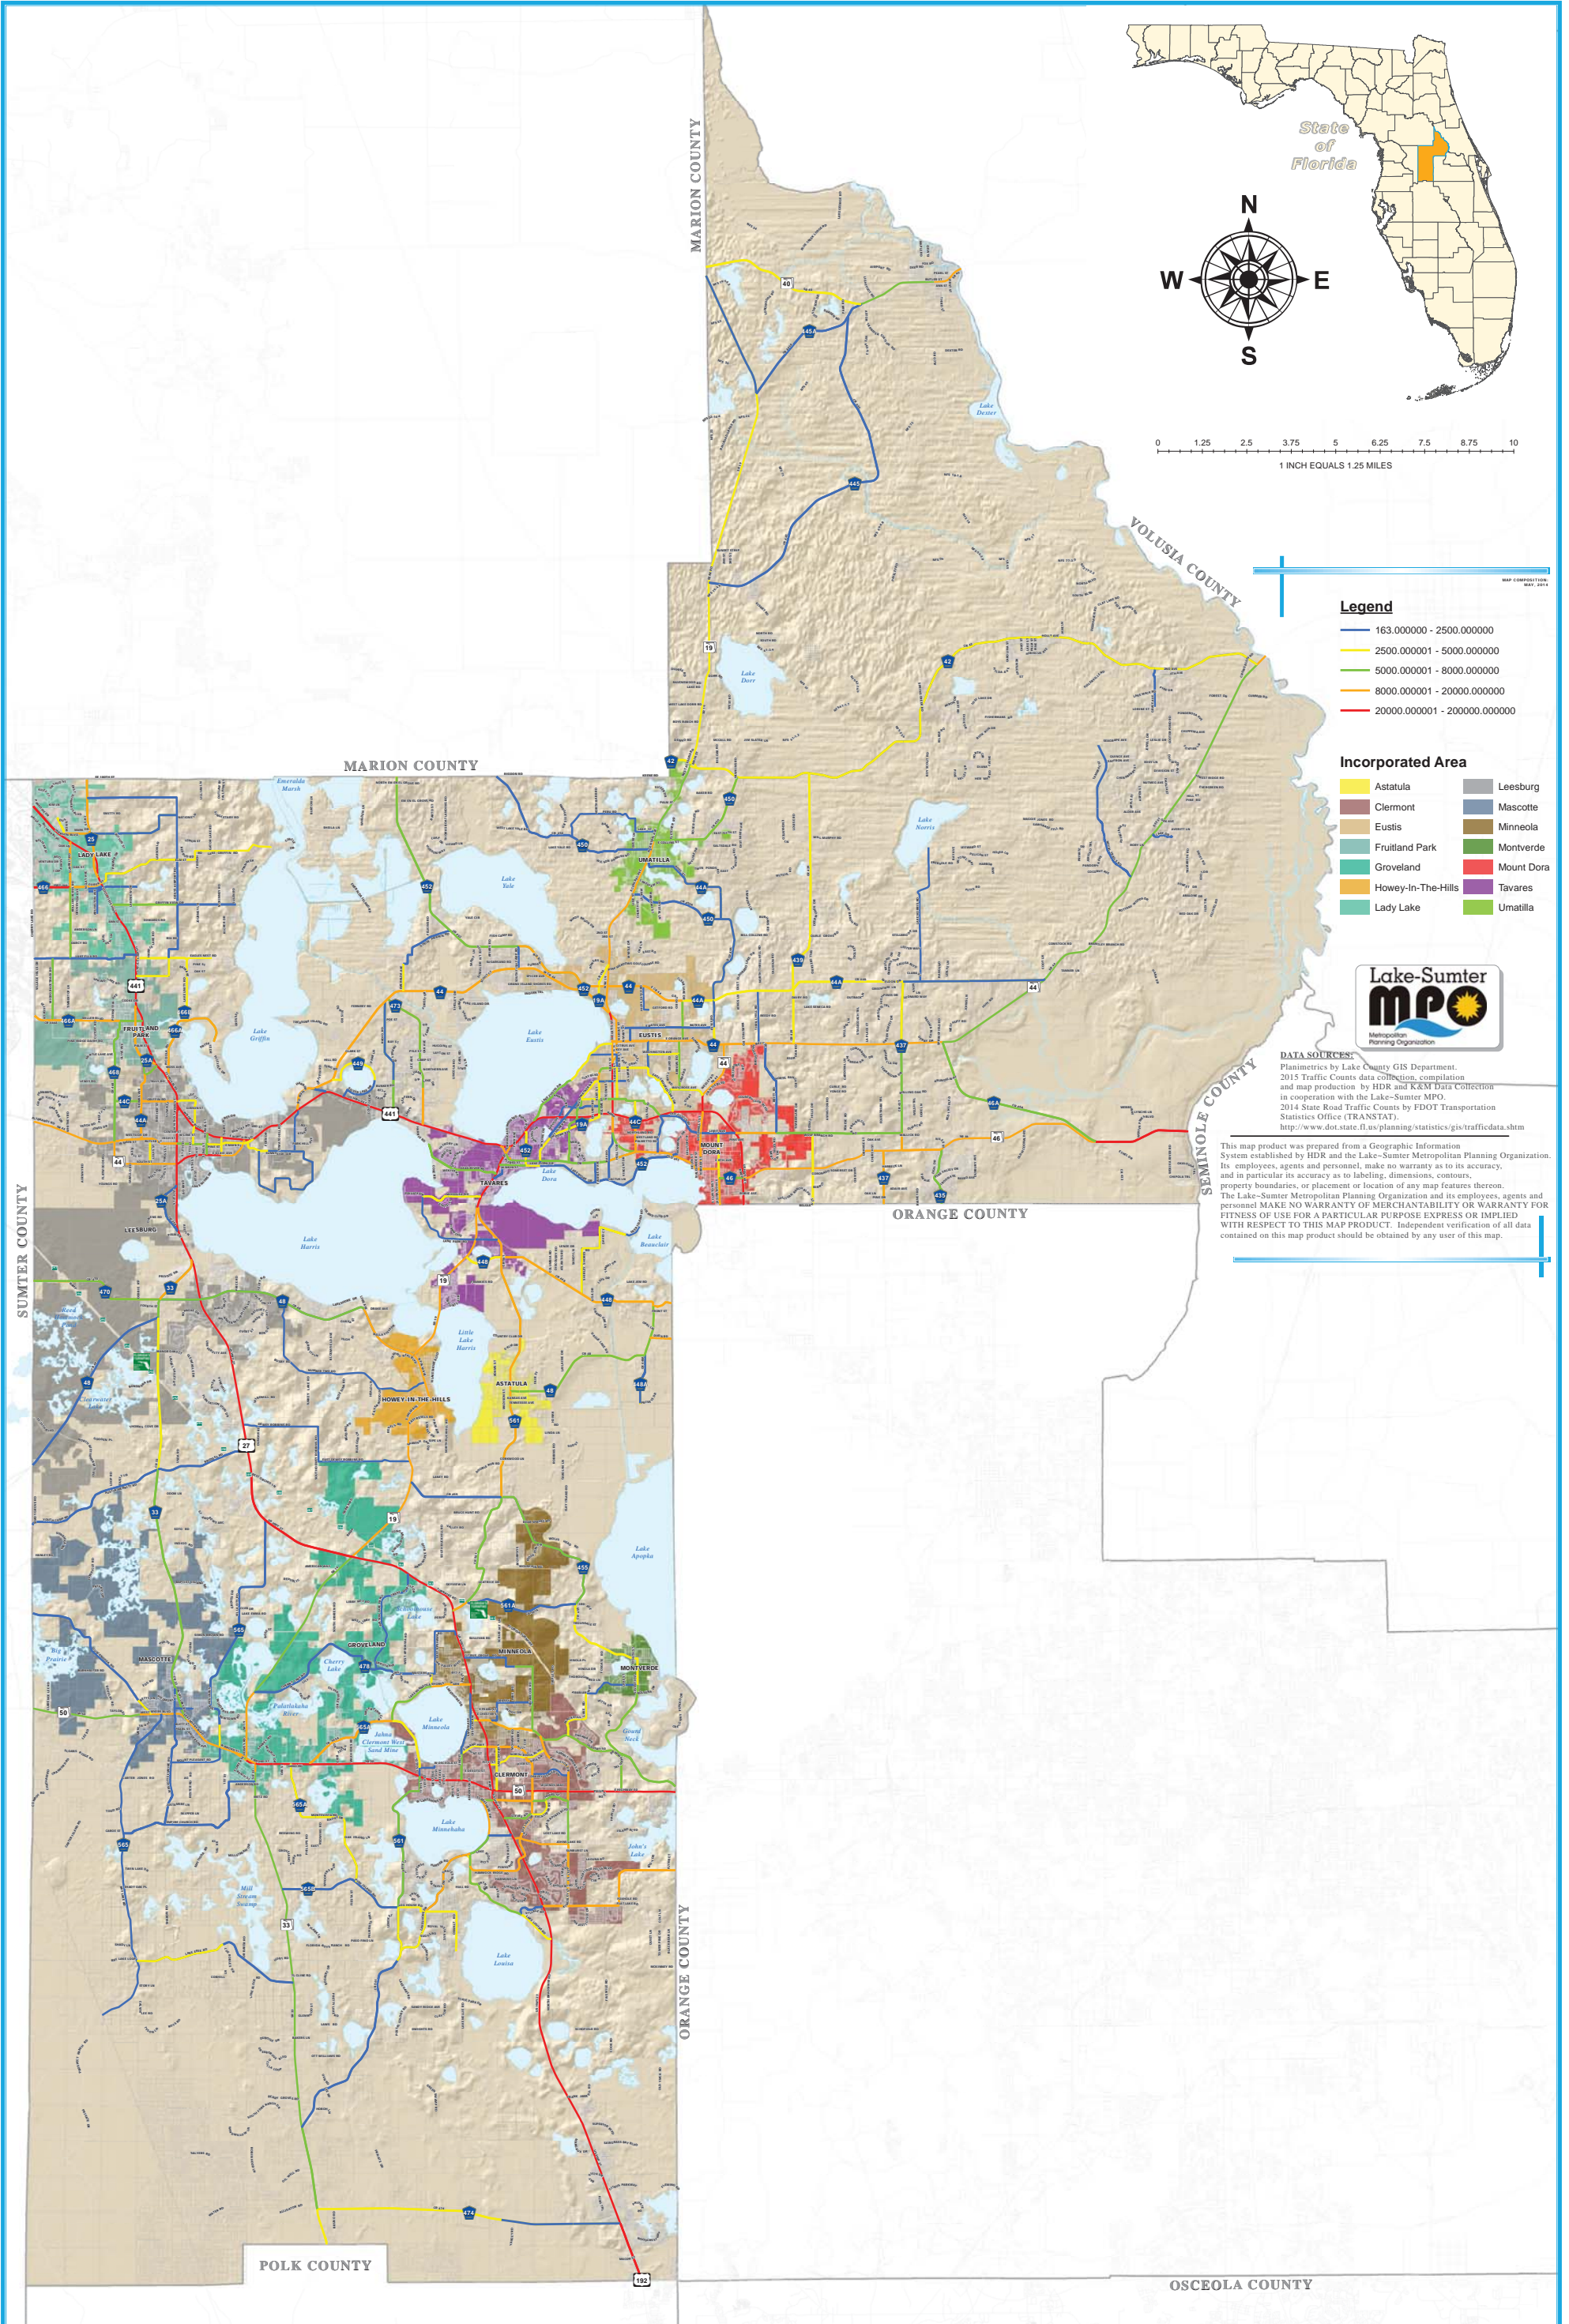

LAKE COUNTY
FLORIDA

2015 Lake County Annual Traffic Counts CLASSIFICATION BY VOLUME

0 1.25 2.5 3.75 5 6.25 7.5 8.75 10
1 INCH EQUALS 1.25 MILES

1. **Legend**
- 163.000000 - 2500.000000
  - 2500.000001 - 5000.000000
  - 5000.000001 - 8000.000000
  - 8000.000001 - 20000.000000
  - 20000.000001 - 200000.000000

1. **Incorporated Area**
2. Astatula
   - Clermont
   - Eustis
   - Fruitland Park
   - Groveland
   - Howey-In-The-Hills
   - Lady Lake
   - Leesburg
   - Mascotte
   - Minneola
   - Montverde
   - Mount Dora
   - Tavares
   - Umatilla