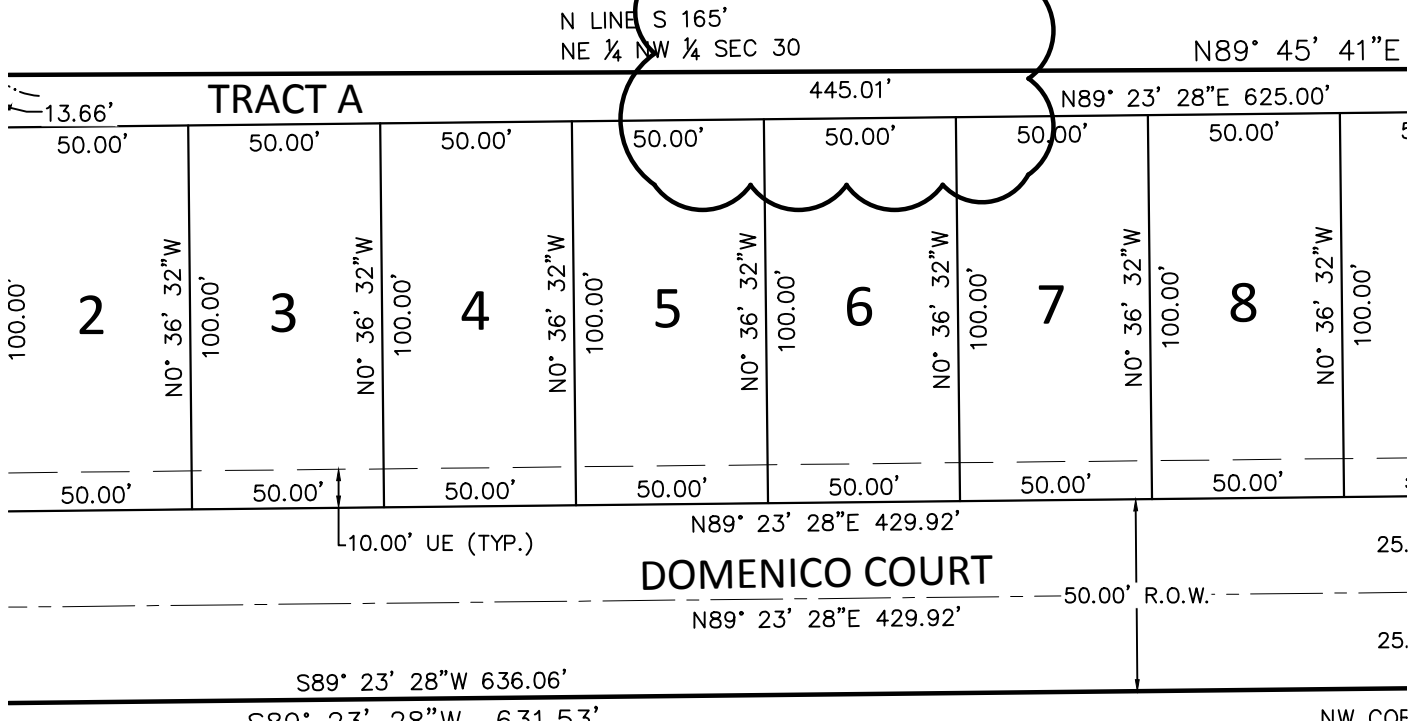

ADD DISTANCES TO
NORTH LINE OF PLAT

HOPE INTERNATIONAL/
NOT PLATTE

N LINE S 165'
NE 1/4 NW 1/4 SEC 30

N89° 45' 41"E

TRACT A

445.01'

N89° 23' 28"E 625.00'

N89° 23' 28"E 429.92'

DOMENICO COURT

N89° 23' 28"E 429.92'

S89° 23' 28"W 636.06'

S89° 23' 28"W 631.53'

NW COR