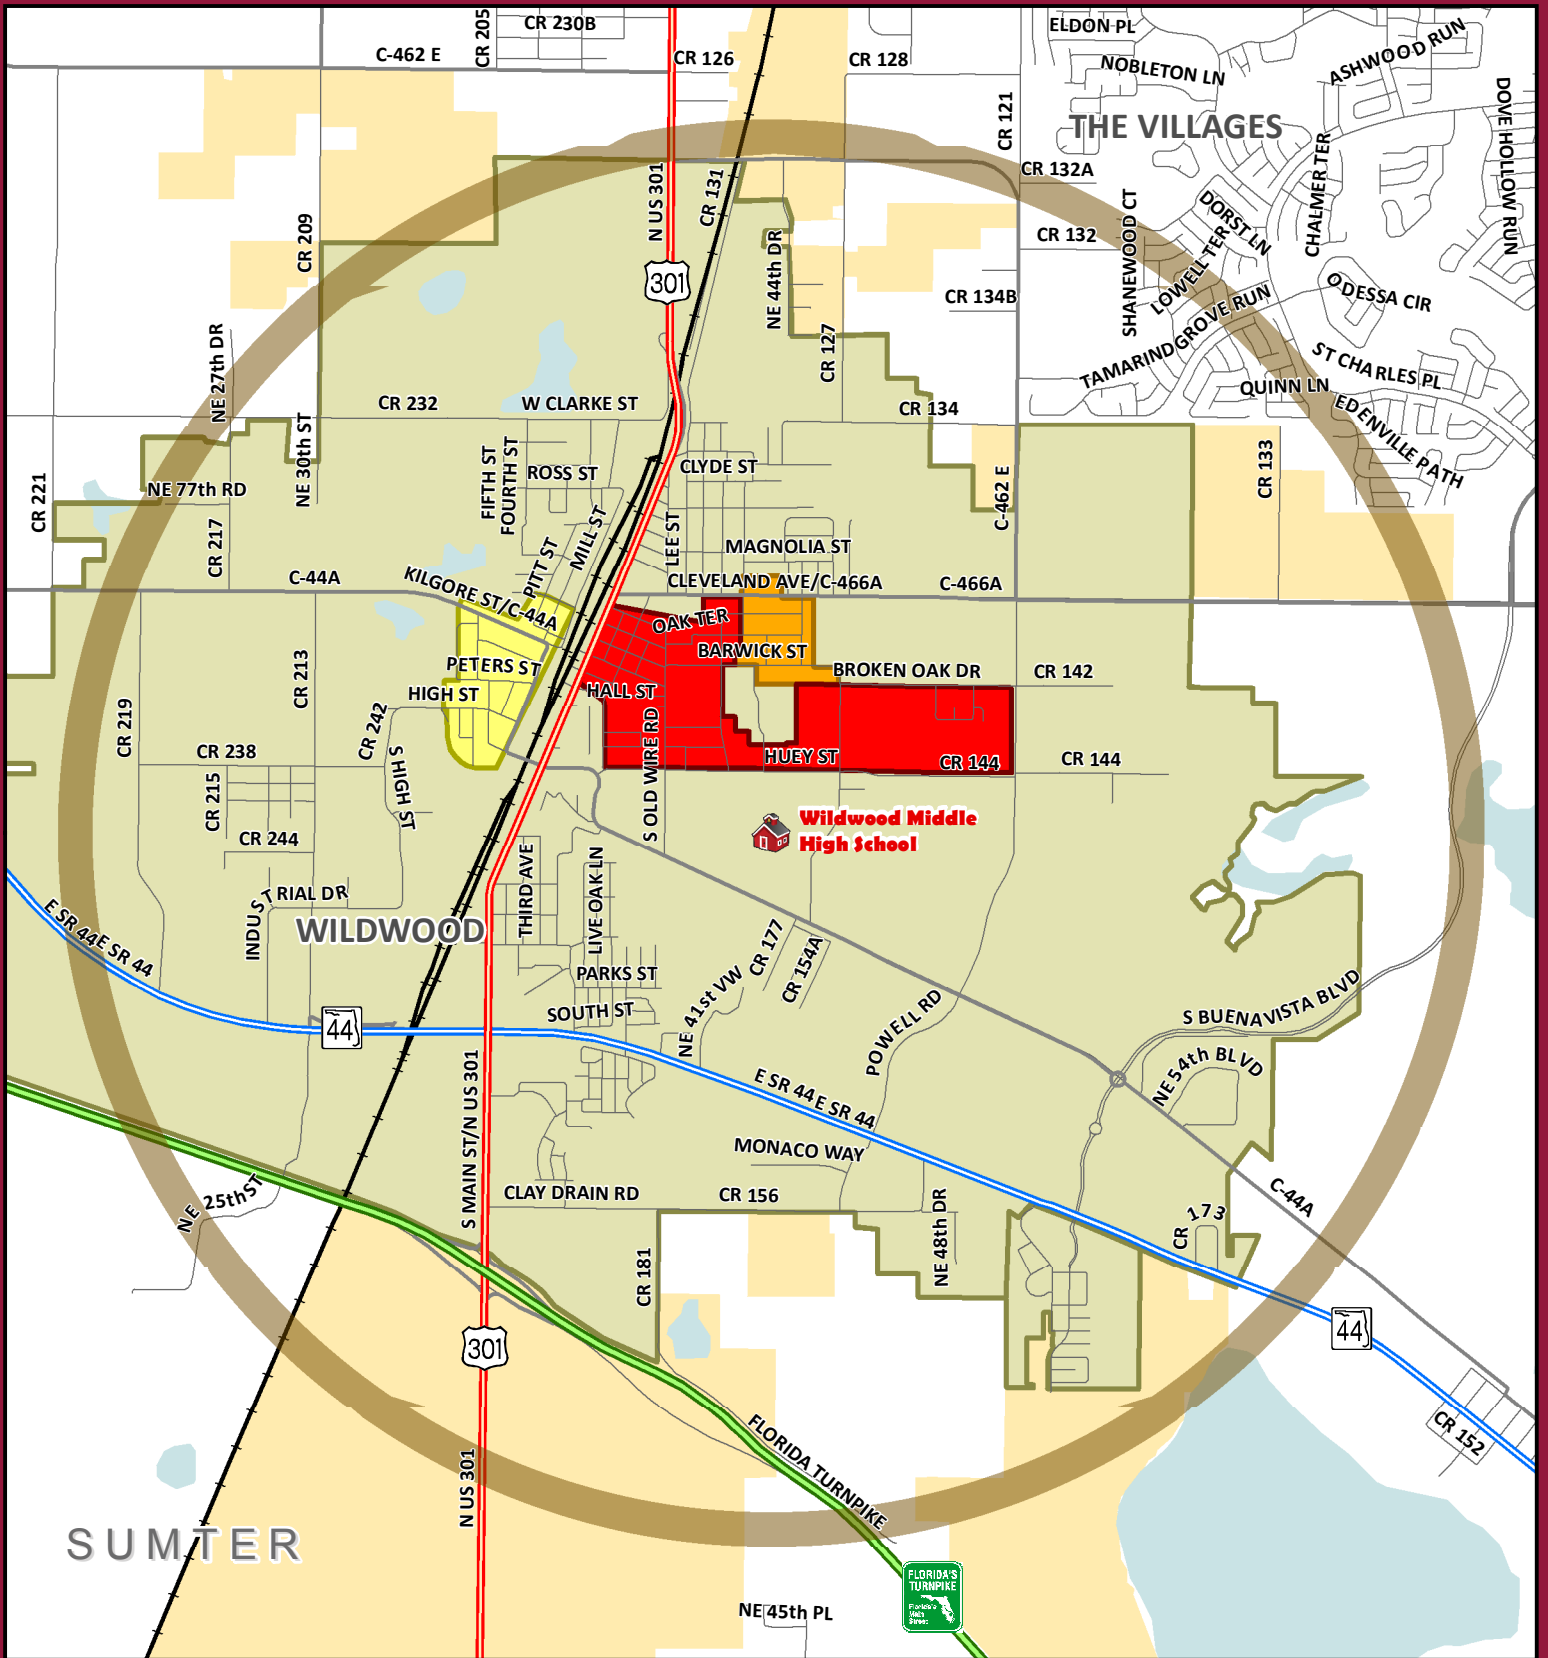

Wildwood Middle High School: Potential PRZ Tiers

Map 1-6

LEGEND

- Interstate
- Toll Road
- US Road
- State Road
- Other Major Road
- Local Road
- Railroad
- Water
- City Limit
- Park
- PRZ - Tier 1
- PRZ - Tier 2
- PRZ - Tier 3
- Maximum PRZ (State Statute)

www.lakesumtersafeschool.com

0 0.125 0.25 0.5 Miles