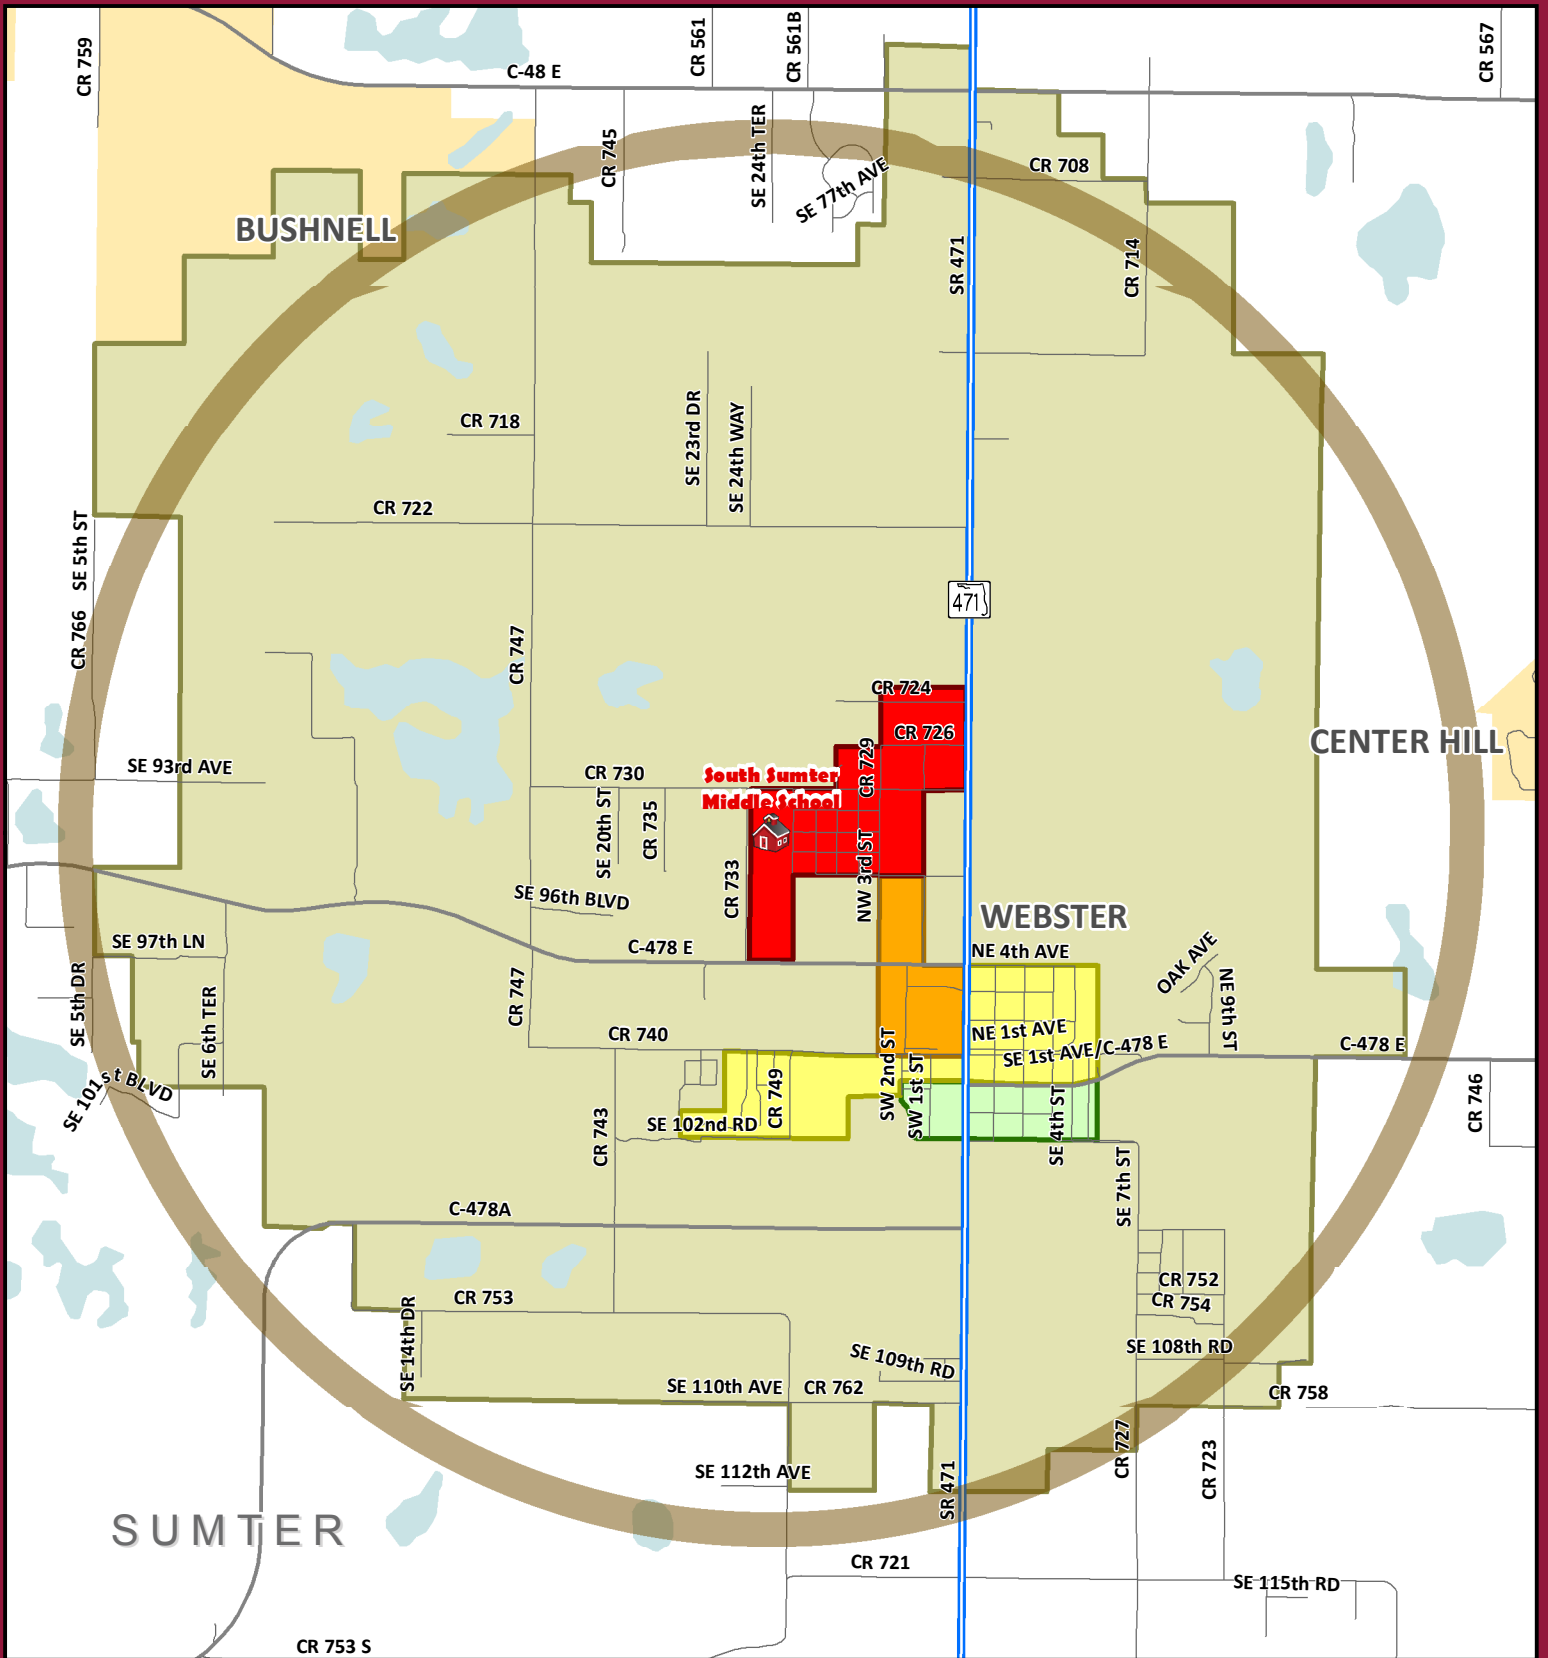

South Sumter Middle School: Potential PRZ Tiers

Map 1-5

LEGEND

- Interstate
- Toll Road
- US Road
- State Road
- Other Major Road
- Local Road
- Railroad
- Water
- City Limit
- Park
- PRZ - Tier 1
- PRZ - Tier 2
- PRZ - Tier 3
- PRZ - Tier 4
- Maximum PRZ (State Statute)

www.lakesumtersafeschool.com

0 0.125 0.25 0.5 Miles