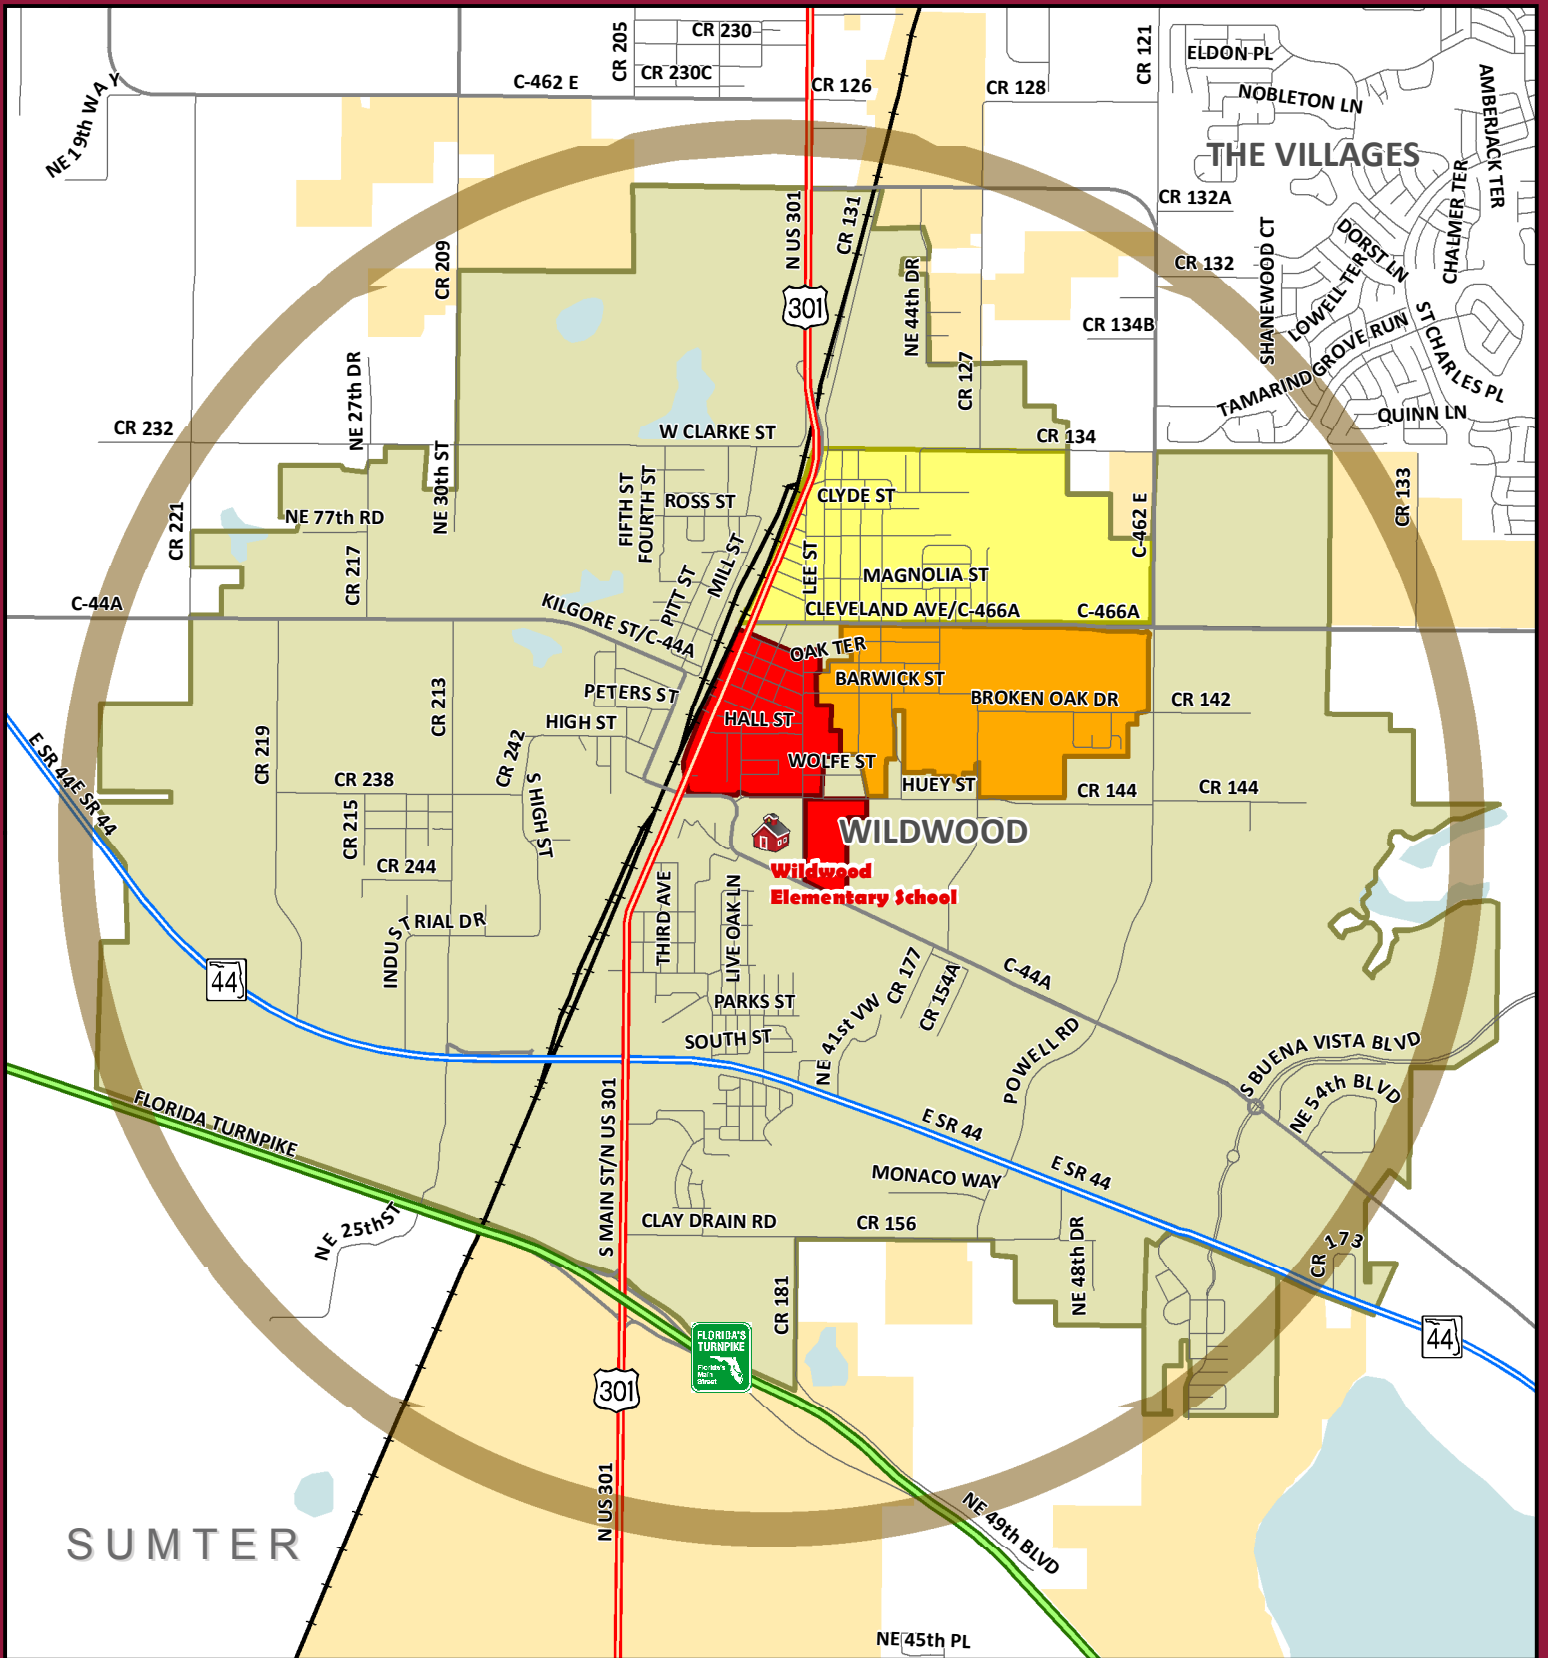

Wildwood Elementary School: Potential PRZ Tiers

Map 1-4

LEGEND

- | | | | | | | | |
|--|------------------|--|------------|--|--------------|--|-----------------------------|
| | Interstate | | Railroad | | PRZ - Tier 1 | | Maximum PRZ (State Statute) |
| | Toll Road | | Water | | PRZ - Tier 2 | | |
| | US Road | | City Limit | | PRZ - Tier 3 | | |
| | State Road | | Park | | | | |
| | Other Major Road | | | | | | |
| | Local Road | | | | | | |

www.lakesumtersafeschool.com

0 0.125 0.25 0.5 Miles

TranSystems

HDR

Lake-Sumter
MPO
Metropolitan Planning Organization