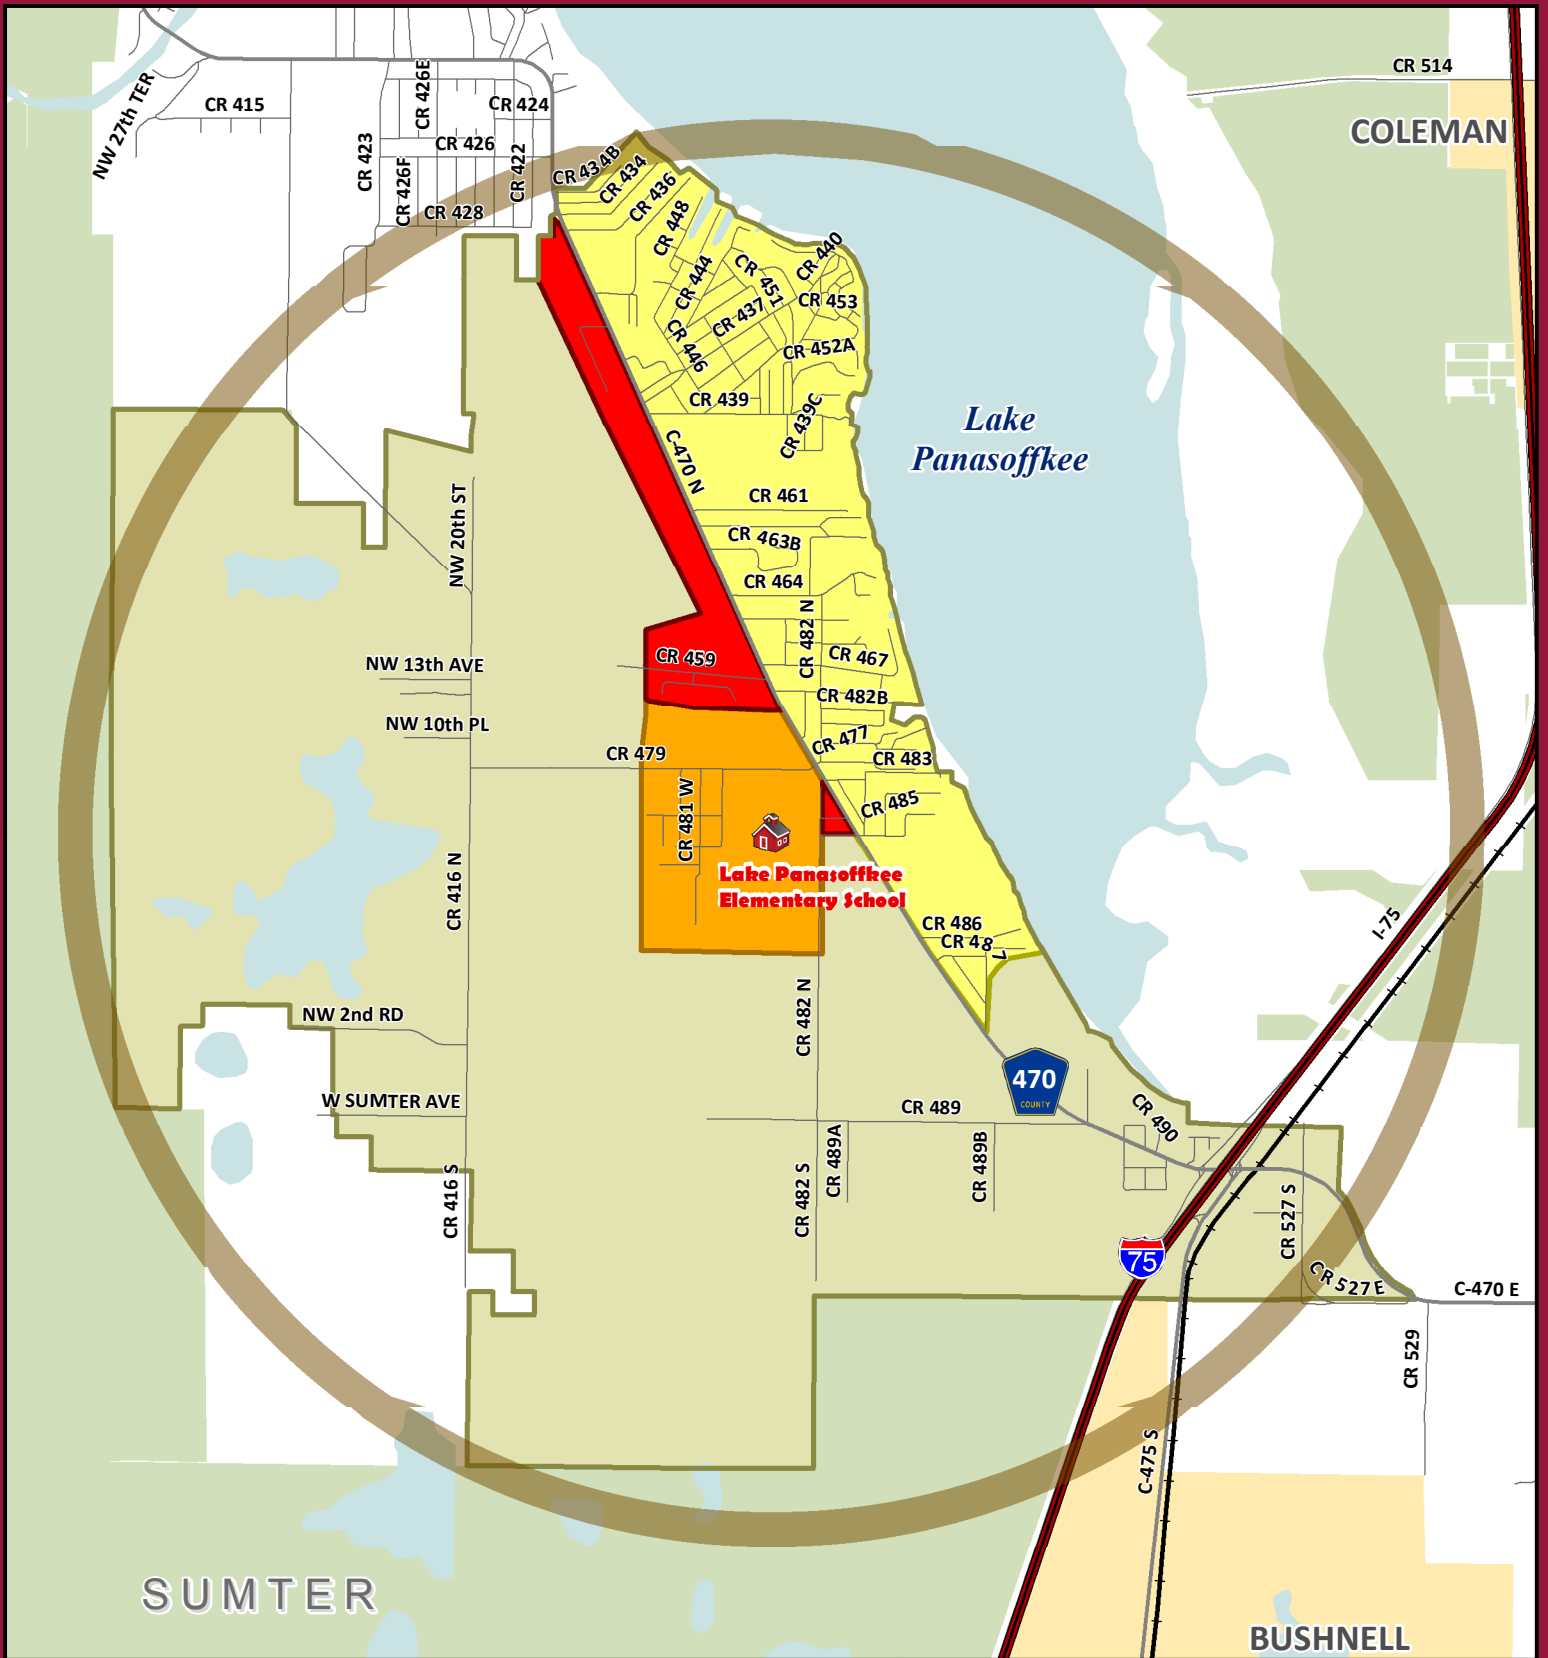

Lake Panasoffkee Elementary School: Potential PRZ Tiers

Map 1-3

LEGEND

- | | | | | | | | |
|--|------------------|--|------------|--|--------------|--|-----------------------------|
| | Interstate | | Railroad | | PRZ - Tier 1 | | Maximum PRZ (State Statute) |
| | Toll Road | | Water | | PRZ - Tier 2 | | |
| | US Road | | City Limit | | PRZ - Tier 3 | | |
| | State Road | | Park | | | | |
| | Other Major Road | | | | | | |
| | Local Road | | | | | | |

www.lakesumtersafeschool.com

0 0.125 0.25 0.5 Miles