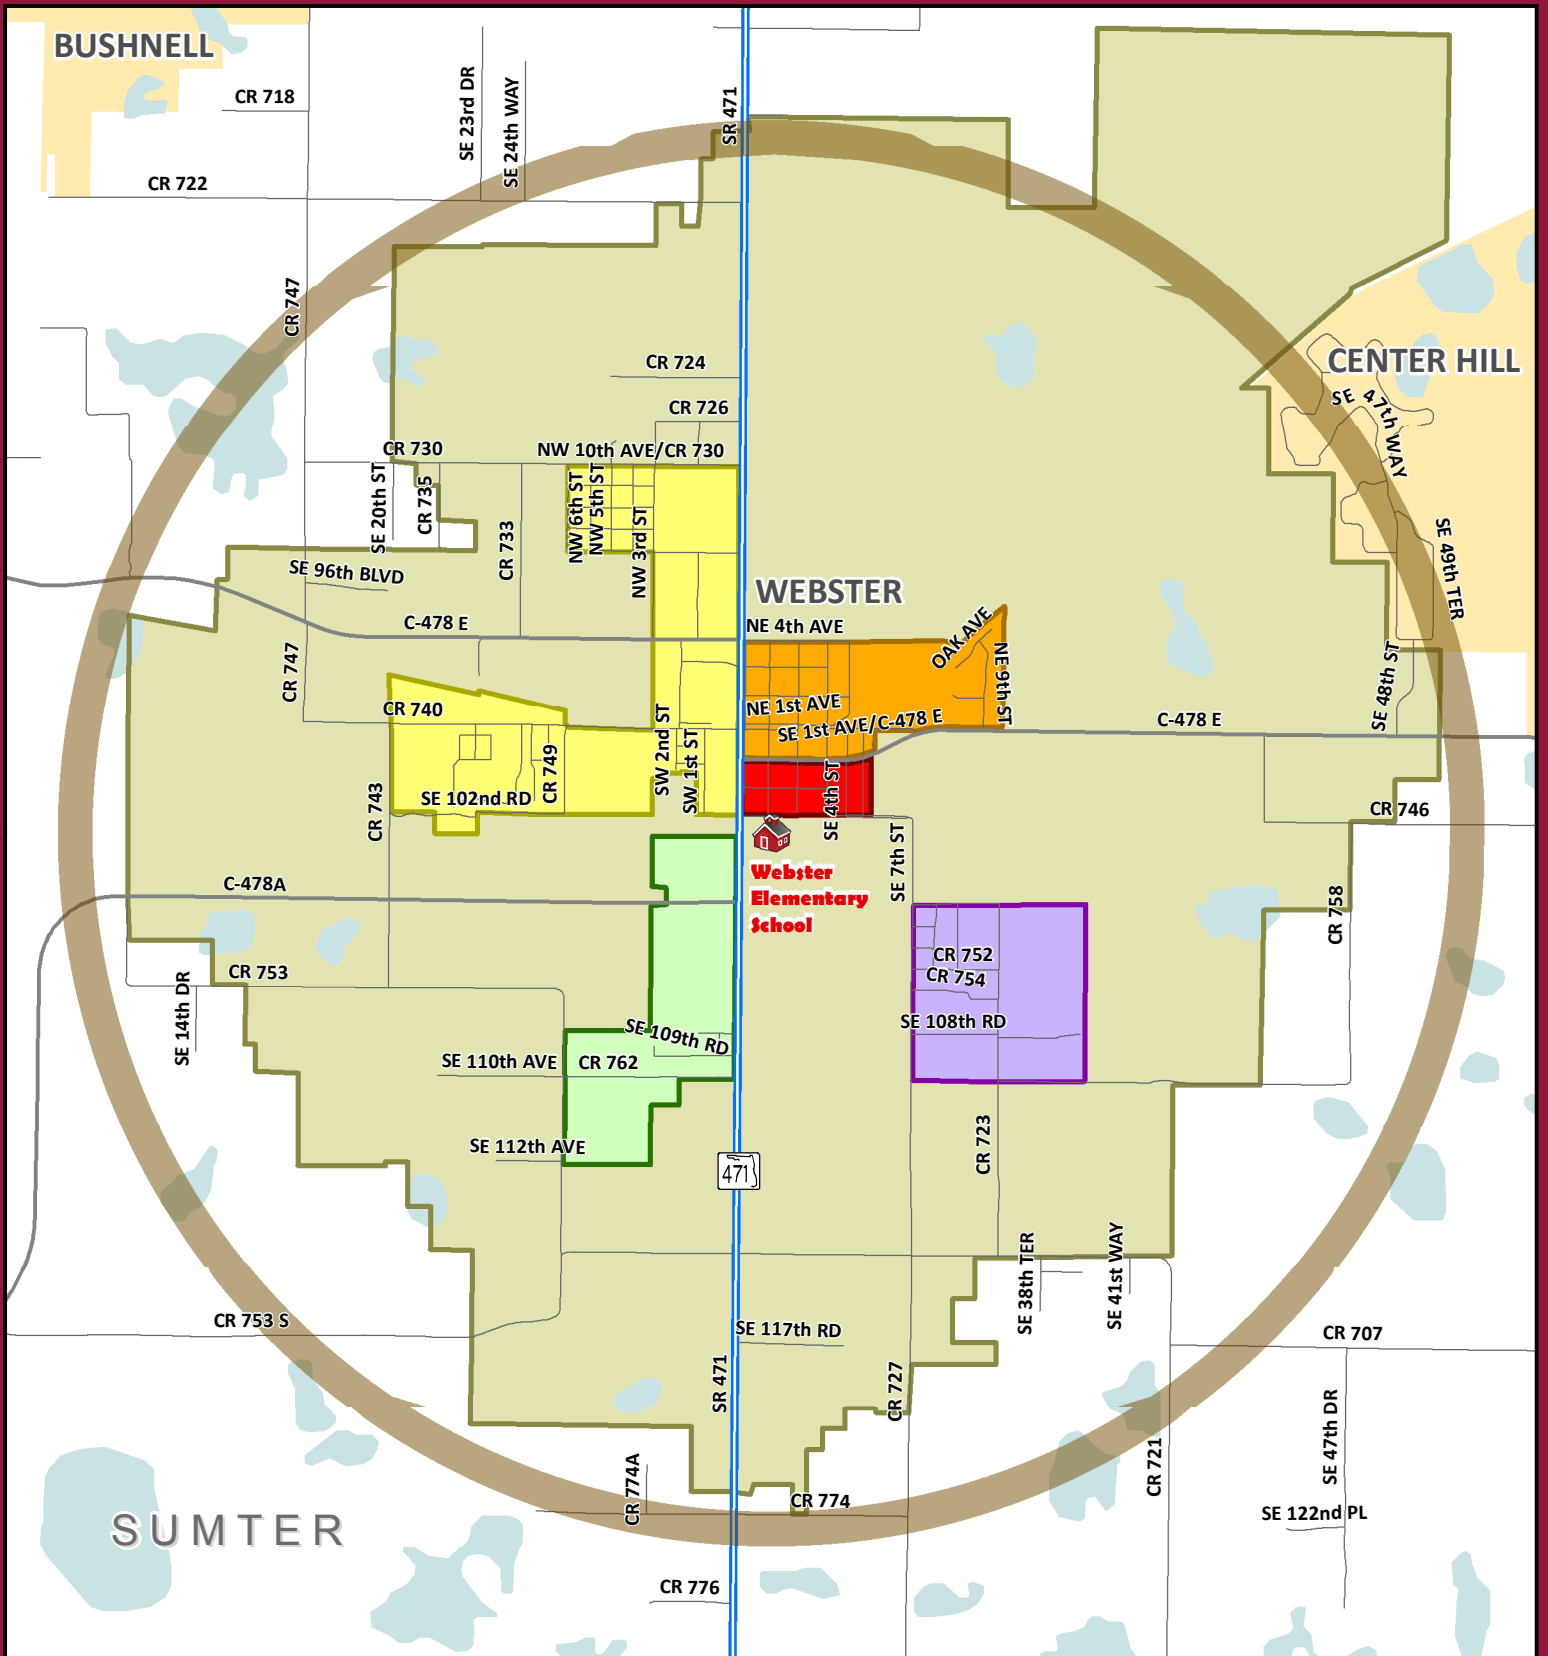

Webster Elementary School: Potential PRZ Tiers

Map 1-1

LEGEND

- Interstate
- Toll Road
- US Road
- State Road
- Other Major Road
- Local Road
- Railroad
- Water
- City Limit
- Park
- PRZ - Tier 1
- PRZ - Tier 2
- PRZ - Tier 3
- PRZ - Tier 4
- PRZ - Tier 5
- Maximum PRZ (State Statute)

www.lakesumtersafeschool.com

0 0.125 0.25 0.5 Miles