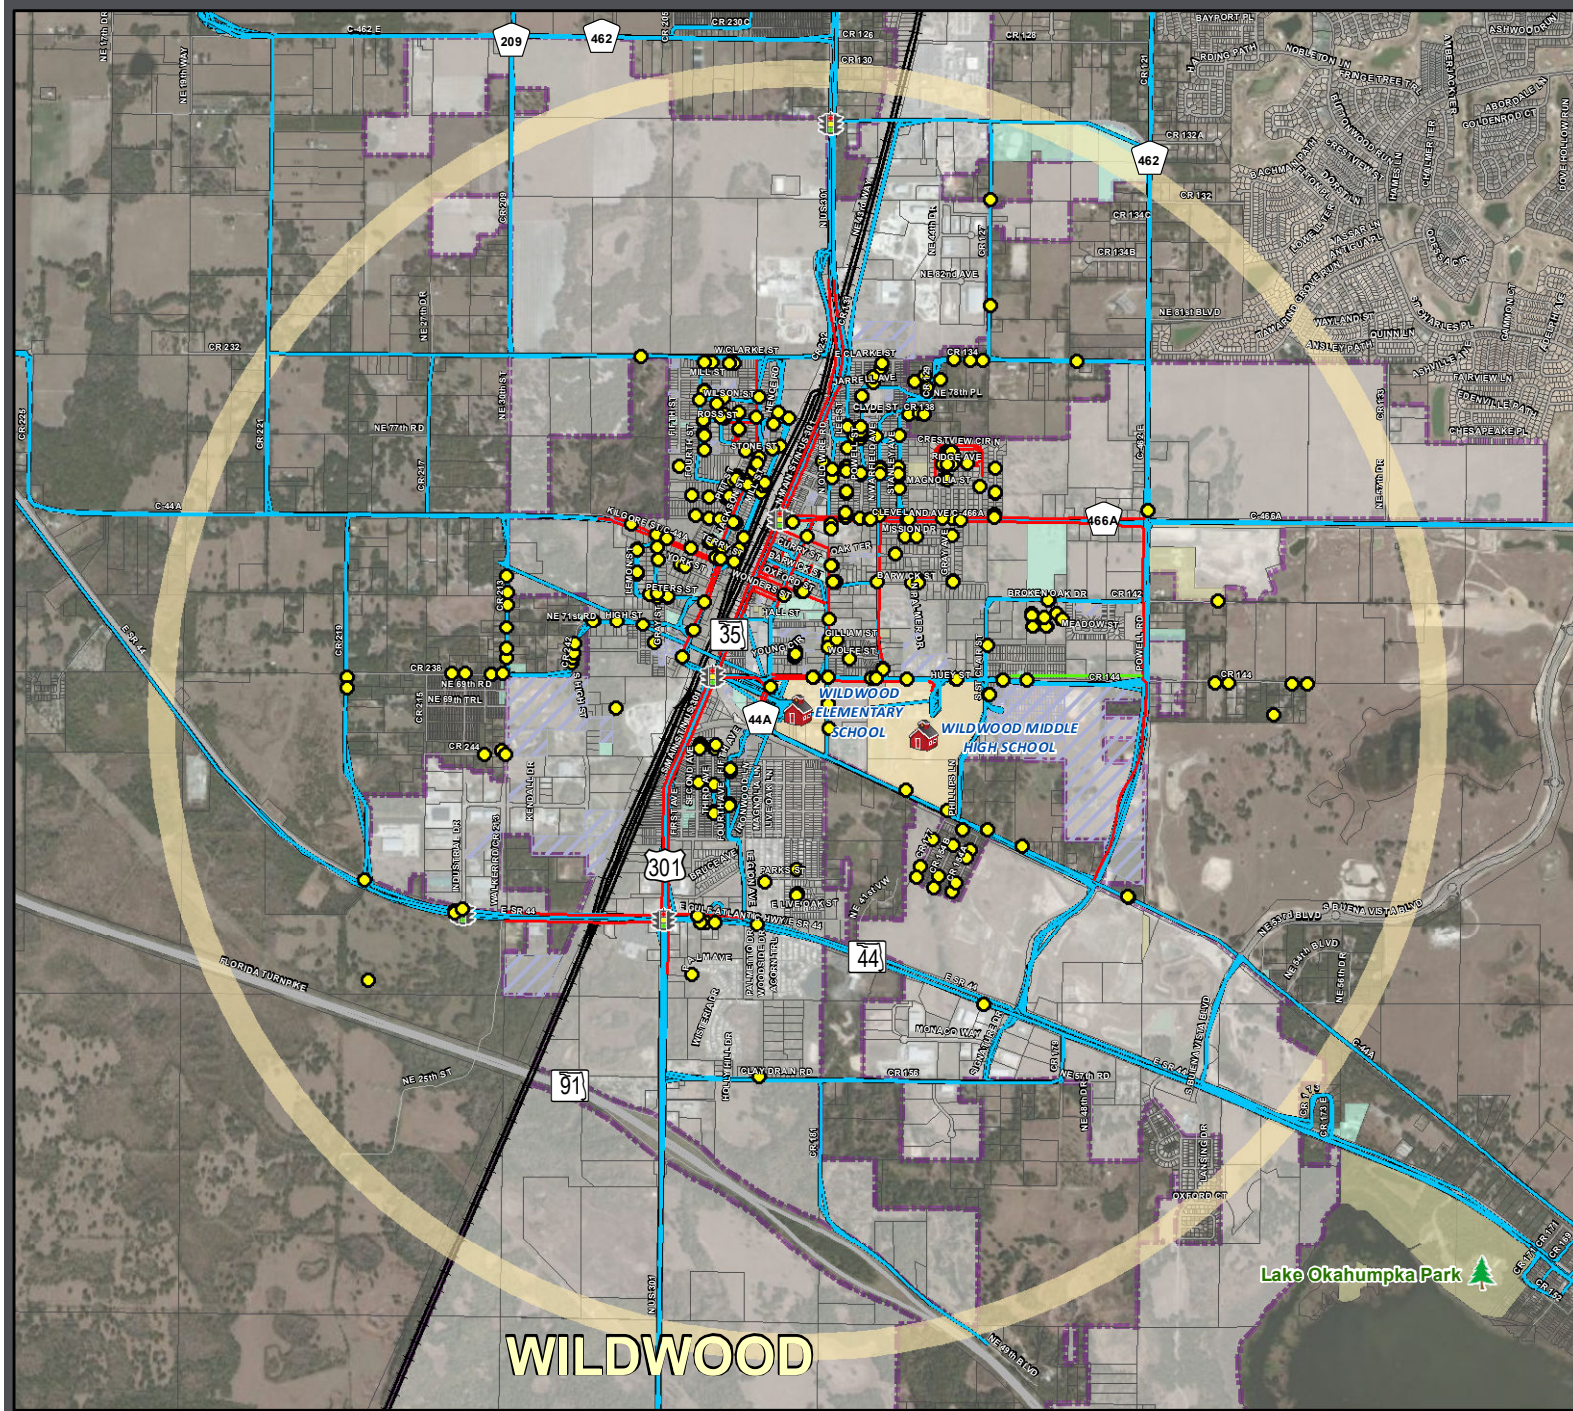

Wildwood Elementary School: 2-Mile "Walk Zone" Map

LEGEND

- Wildwood Elementary Student Locations
- Wildwood Elementary School Bus Routes
- Road System**
 - Major Roads
 - Local Roads
- Other Layers**
 - Existing Sidewalks
 - Existing Trails
 - 2-Mile Buffer of Wildwood Elementary School
 - Parcels
 - School Property - Public
 - Church Owned Property
 - County Owned Property
 - City Owned Property
 - Railroad
 - Traffic Signal
 - SAS Schools Studied
 - Library

Source: FDOT, LSMPO, Sumter County GIS, and TranSystems

This map is intended for planning purposes only

Map Date: April 2012