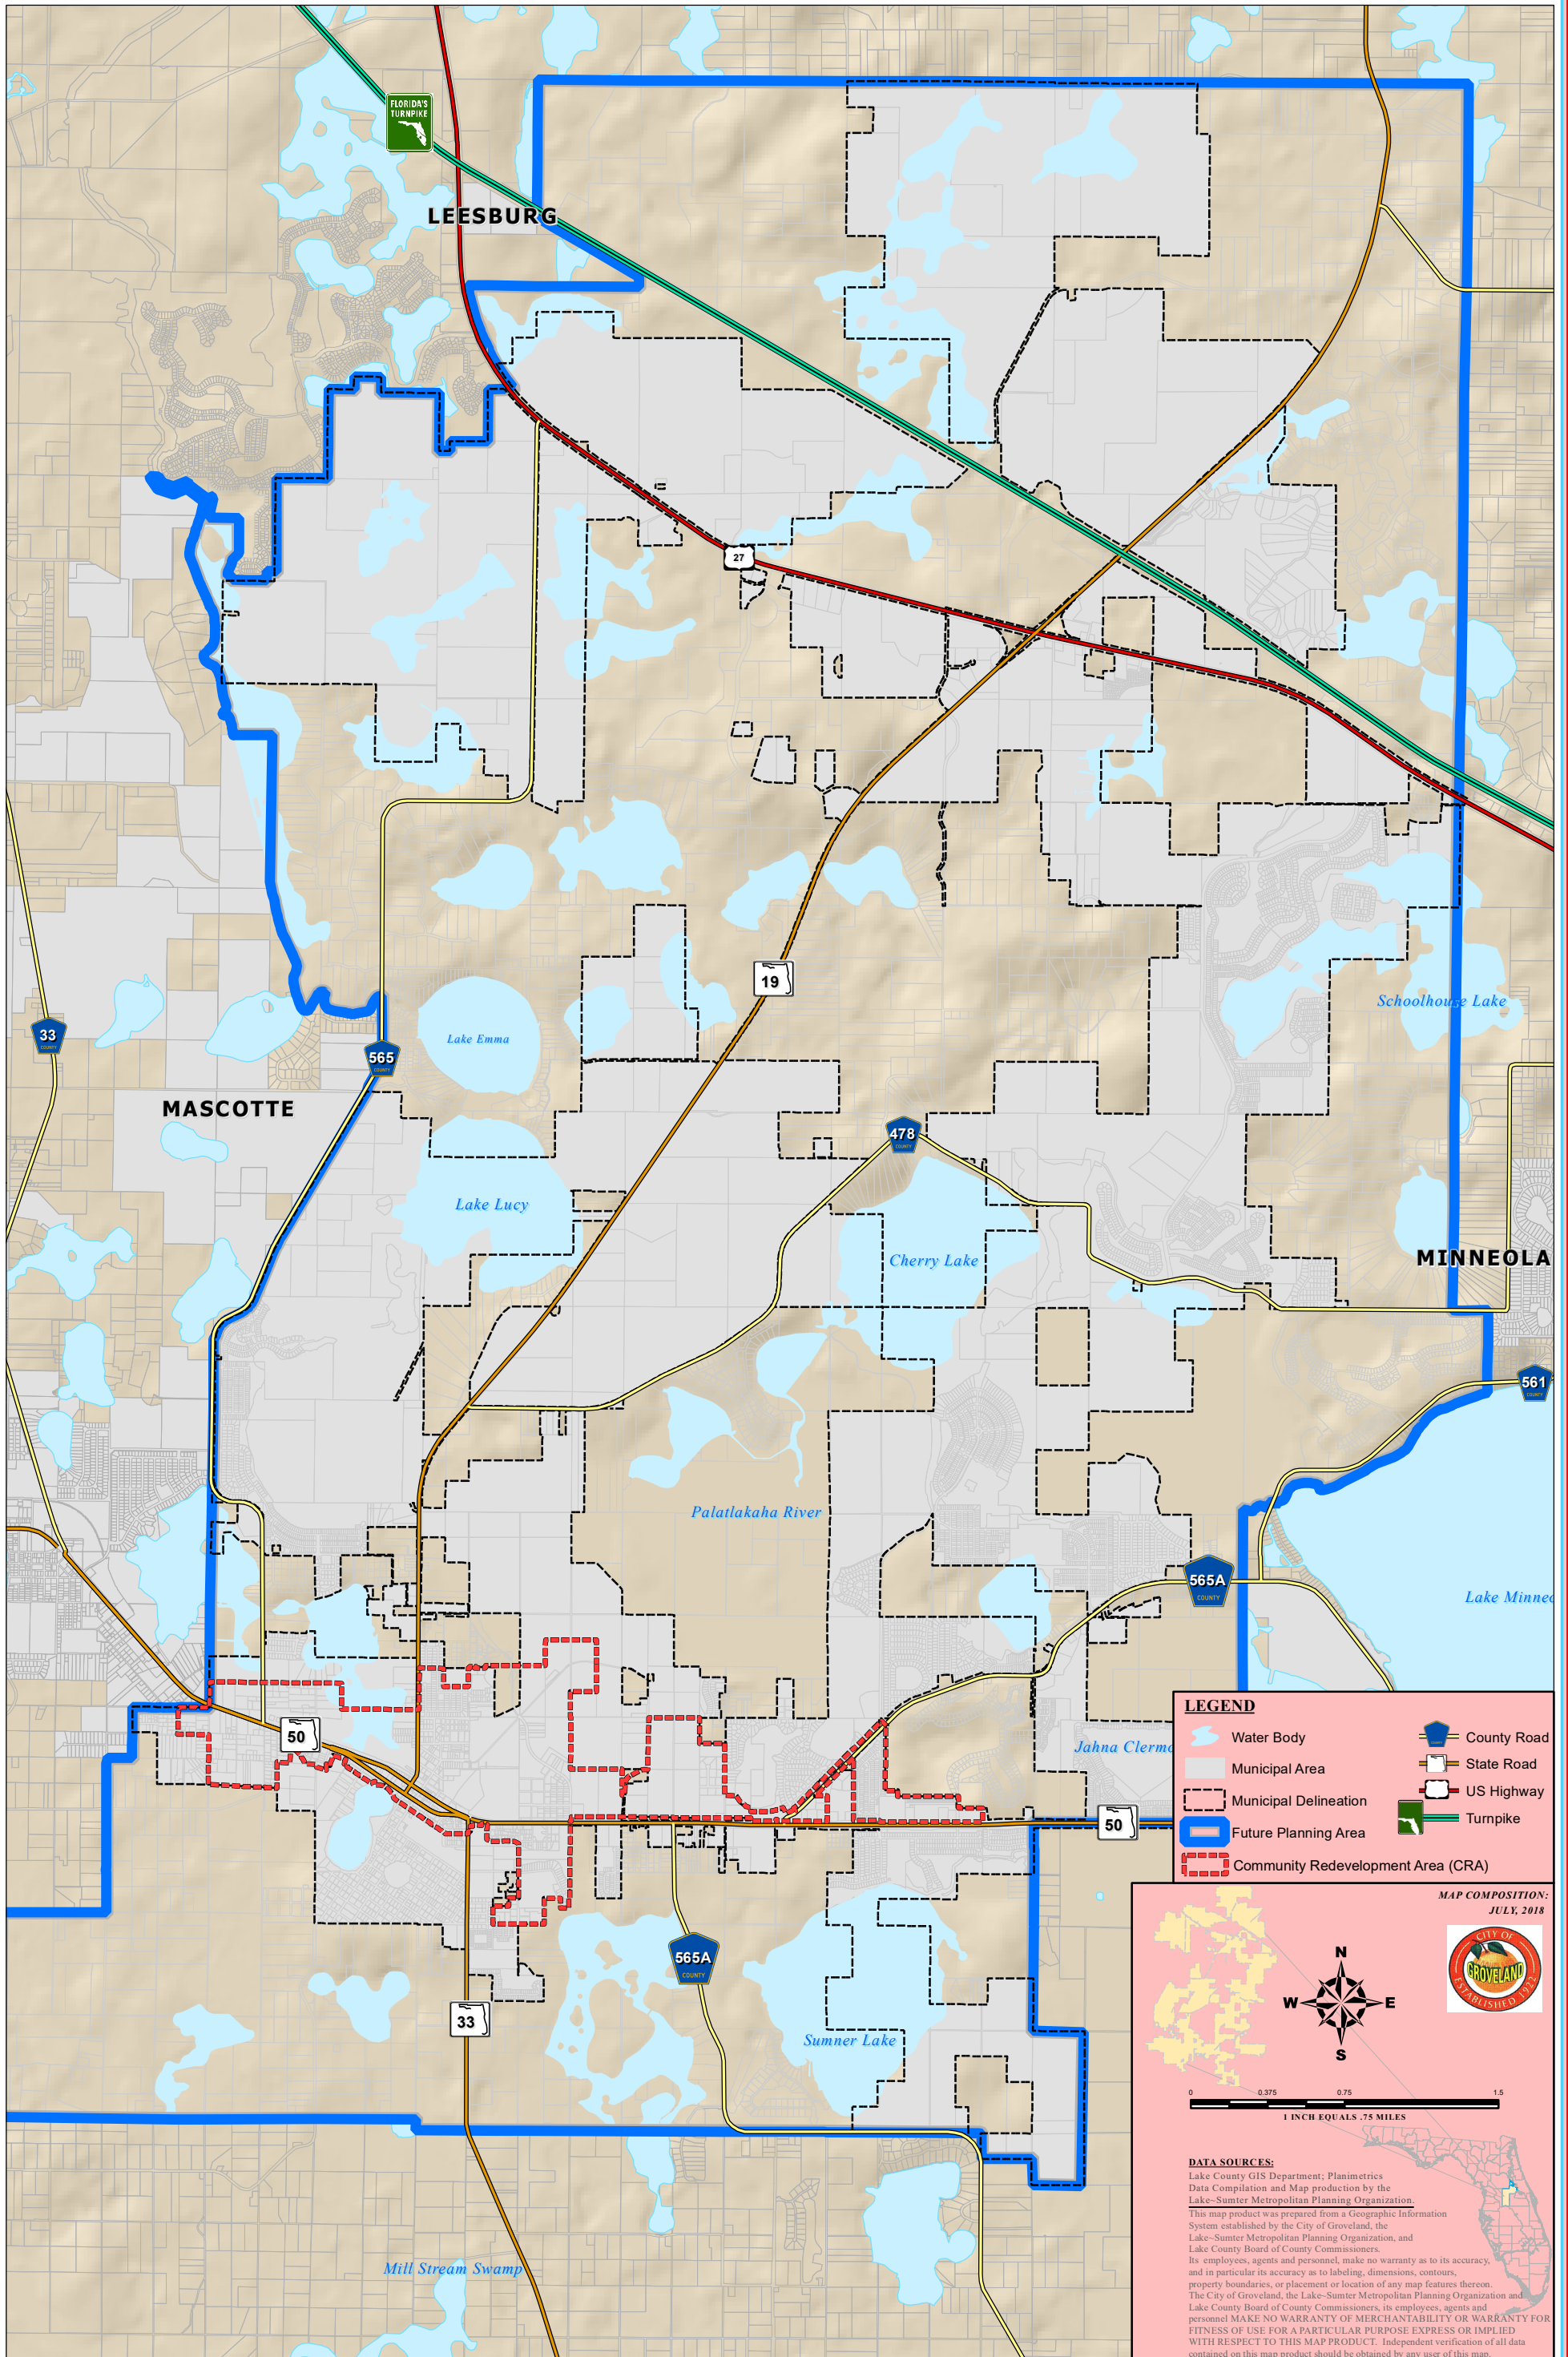

CITY OF GROVELAND LAKE COUNTY, FLORIDA

COMMUNITY REDEVELOPMENT AREA (CRA) FUTURE PLANNING AREA

LEGEND

Water Body	County Road
Municipal Area	State Road
Municipal Delineation	US Highway
Future Planning Area	Turnpike
Community Redevelopment Area (CRA)	

MAP COMPOSITION:
JULY, 2018

DATA SOURCES:
Lake County GIS Department; Planimetrics
Data Compilation and Map production by the
Lake-Sumter Metropolitan Planning Organization.
This map product was prepared from a Geographic Information System established by the City of Groveland, the Lake-Sumter Metropolitan Planning Organization, and Lake County Board of County Commissioners. Its employees, agents and personnel, make no warranty as to its accuracy, and in particular its accuracy as to labeling, dimensions, contours, property boundaries, or placement or location of any map features thereon. The City of Groveland, the Lake-Sumter Metropolitan Planning Organization and Lake County Board of County Commissioners, its employees, agents and personnel MAKE NO WARRANTY OF MERCHANTABILITY OR WARRANTY FOR FITNESS OF USE FOR A PARTICULAR PURPOSE EXPRESS OR IMPLIED WITH RESPECT TO THIS MAP PRODUCT. Independent verification of all data contained on this map product should be obtained by any user of this map.