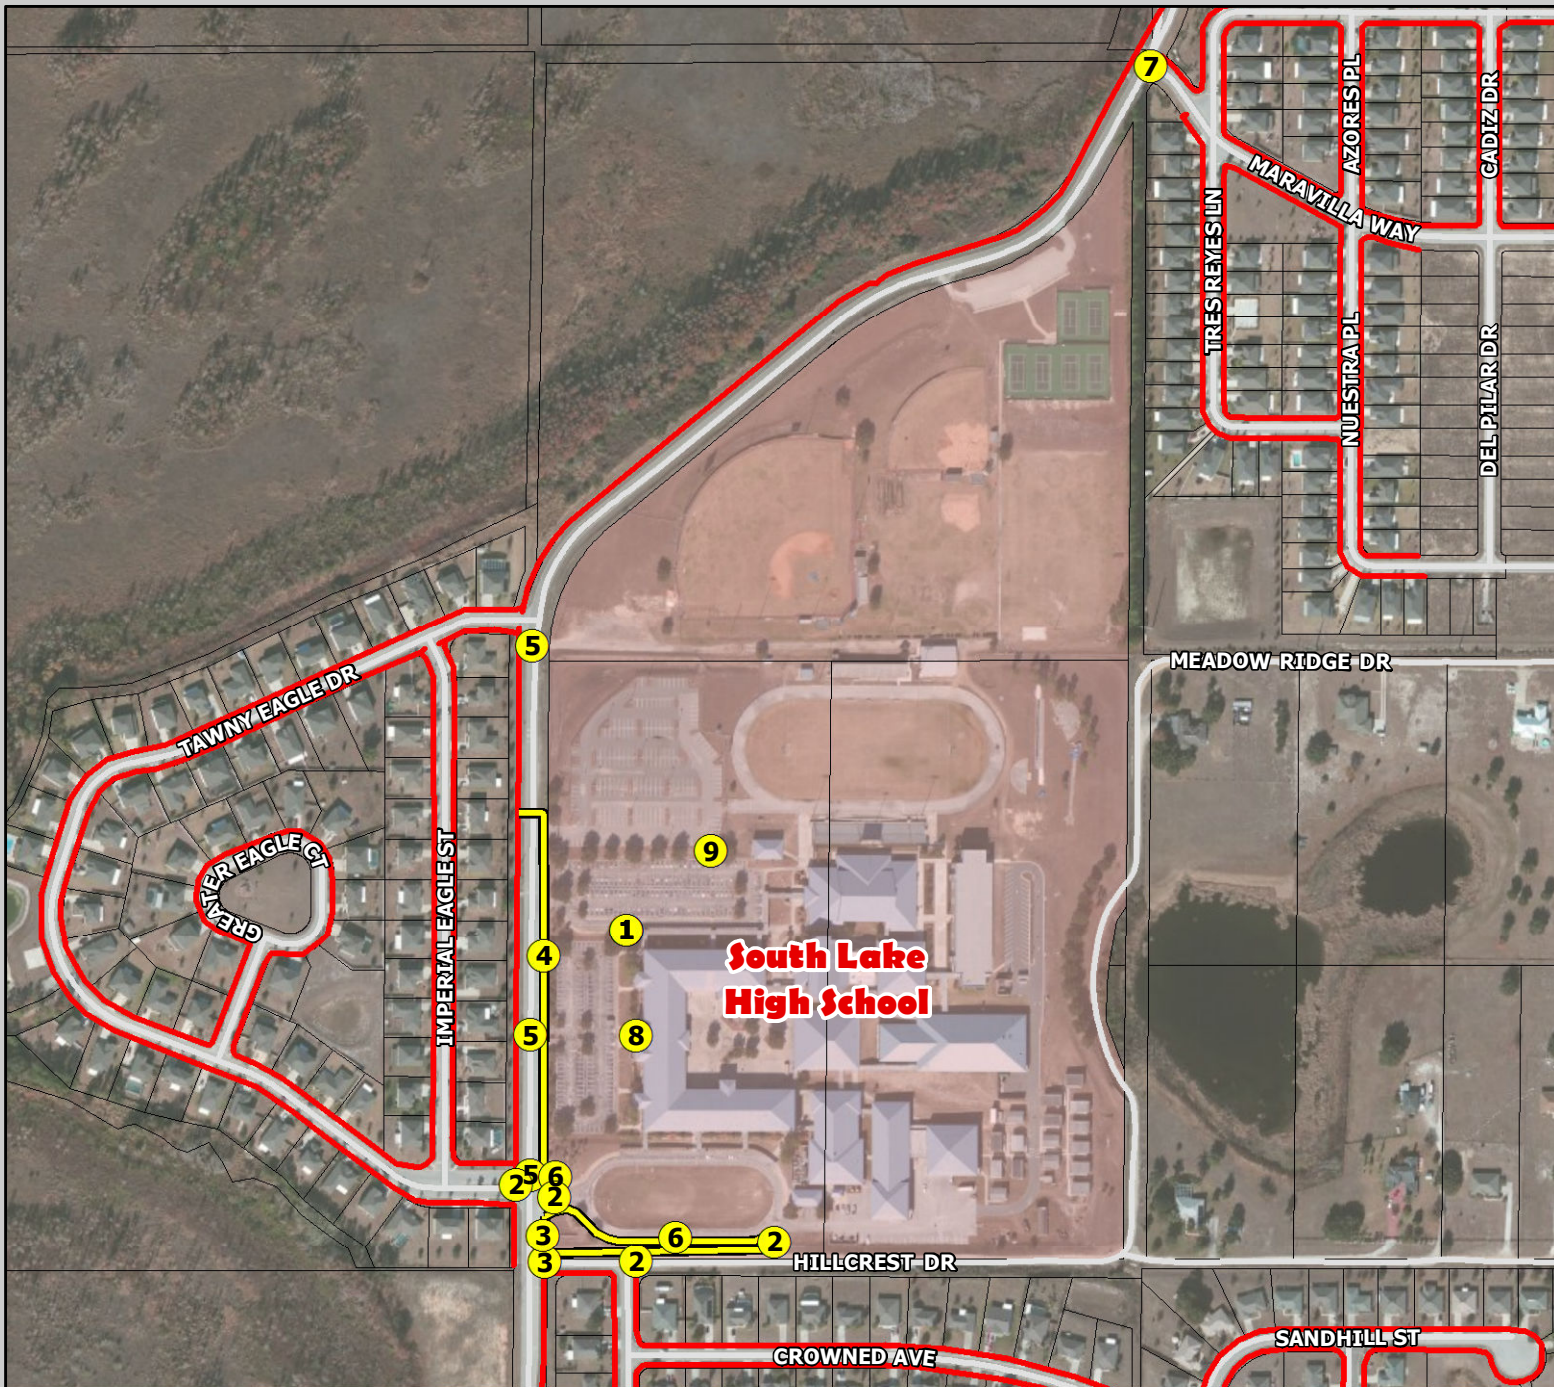

South Lake High School: Priority Projects

LEGEND

Schools

- Public Schools Lake County

Identified Improvement Projects

- Priority Projects (by Project ID)
- Recommended Projects

Property Ownership

- Parcels
- School Property
- Lake County Owned Property
- City Owned Property
- Church Owned Property
- Golf Owned Property
- Parks

Transportation Network

- Major Roads
- Local Roads
- Existing Sidewalks
- LakeXpress Bus Stop
- LakeXpress Bus Routes
- Railroads
- Traffic Signal
- Flashing Beacon
- Crossing Guard Location

Source: FDOT, FDLE, Lake County Schools, LSMPO, HDR

This map is intended for planning purposes only

SafeAccess
A SAFE SCHOOLS TRANSPORTATION STUDY

Lake-Sumter MPO
Metropolitan Planning Organization

STATE OF FLORIDA
DEPARTMENT OF TRANSPORTATION

HDR

Map Date: August 2011