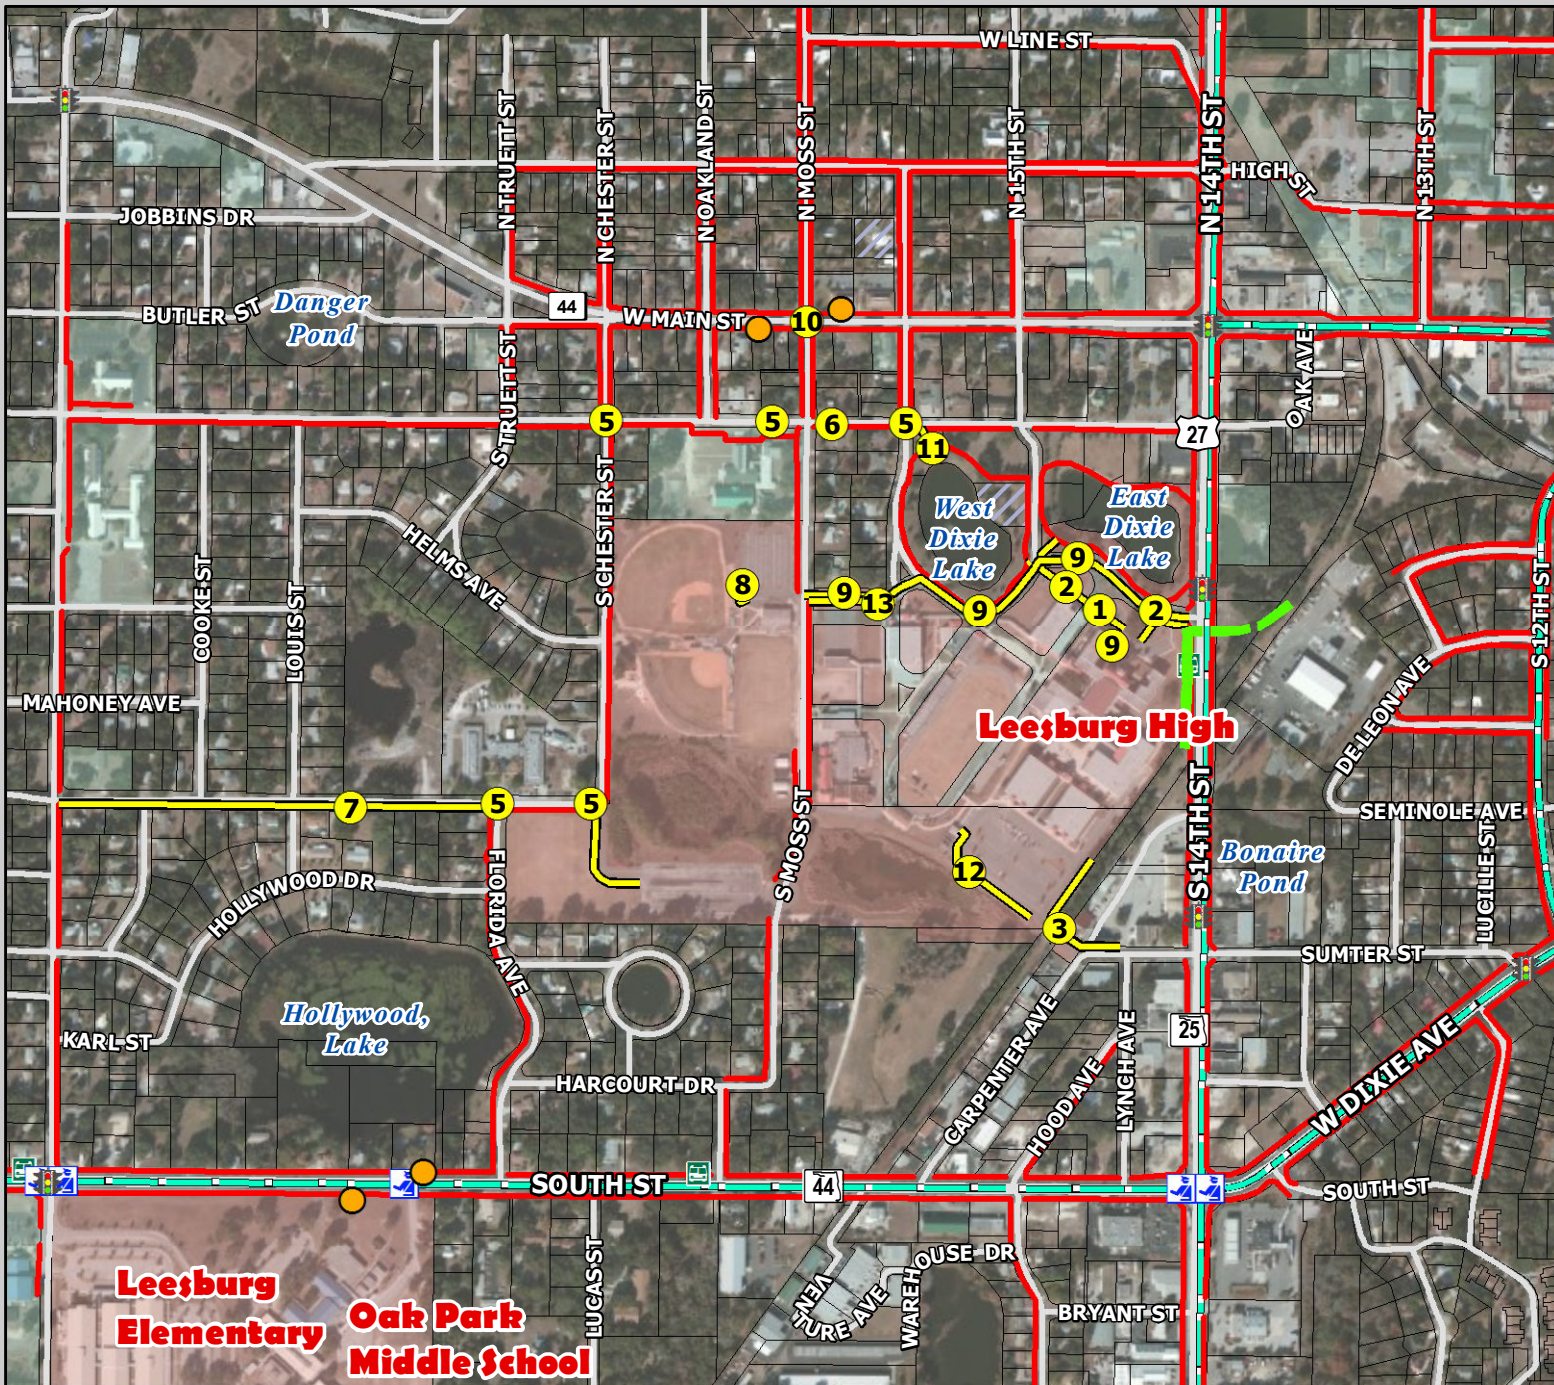

Leesburg High School: Priority Projects

LEGEND

Schools

- Public Schools Lake County

Identified Improvement Projects

- Priority Projects (by Project ID)
- Recommended Projects

Property Ownership

- Parcels
- School Property
- Lake County Owned Property
- City Owned Property
- Church Owned Property
- Golf Owned Property
- Parks

Transportation Network

- Major Roads
- Local Roads
- Existing Sidewalks
- LakeXpress Bus Stop
- LakeXpress Bus Routes
- Railroads
- Traffic Signal
- Flashing Beacon
- Crossing Guard Location

Source: FDOT, FDLE, Lake County Schools, LSMPO, HDR

This map is intended for planning purposes only

SafeAccess
A SAFE SCHOOLS TRANSPORTATION STUDY

Lake-Sumter MPO
Metropolitan Planning Organization

STATE OF FLORIDA
DEPARTMENT OF TRANSPORTATION

HDR

Map Date: August 2011