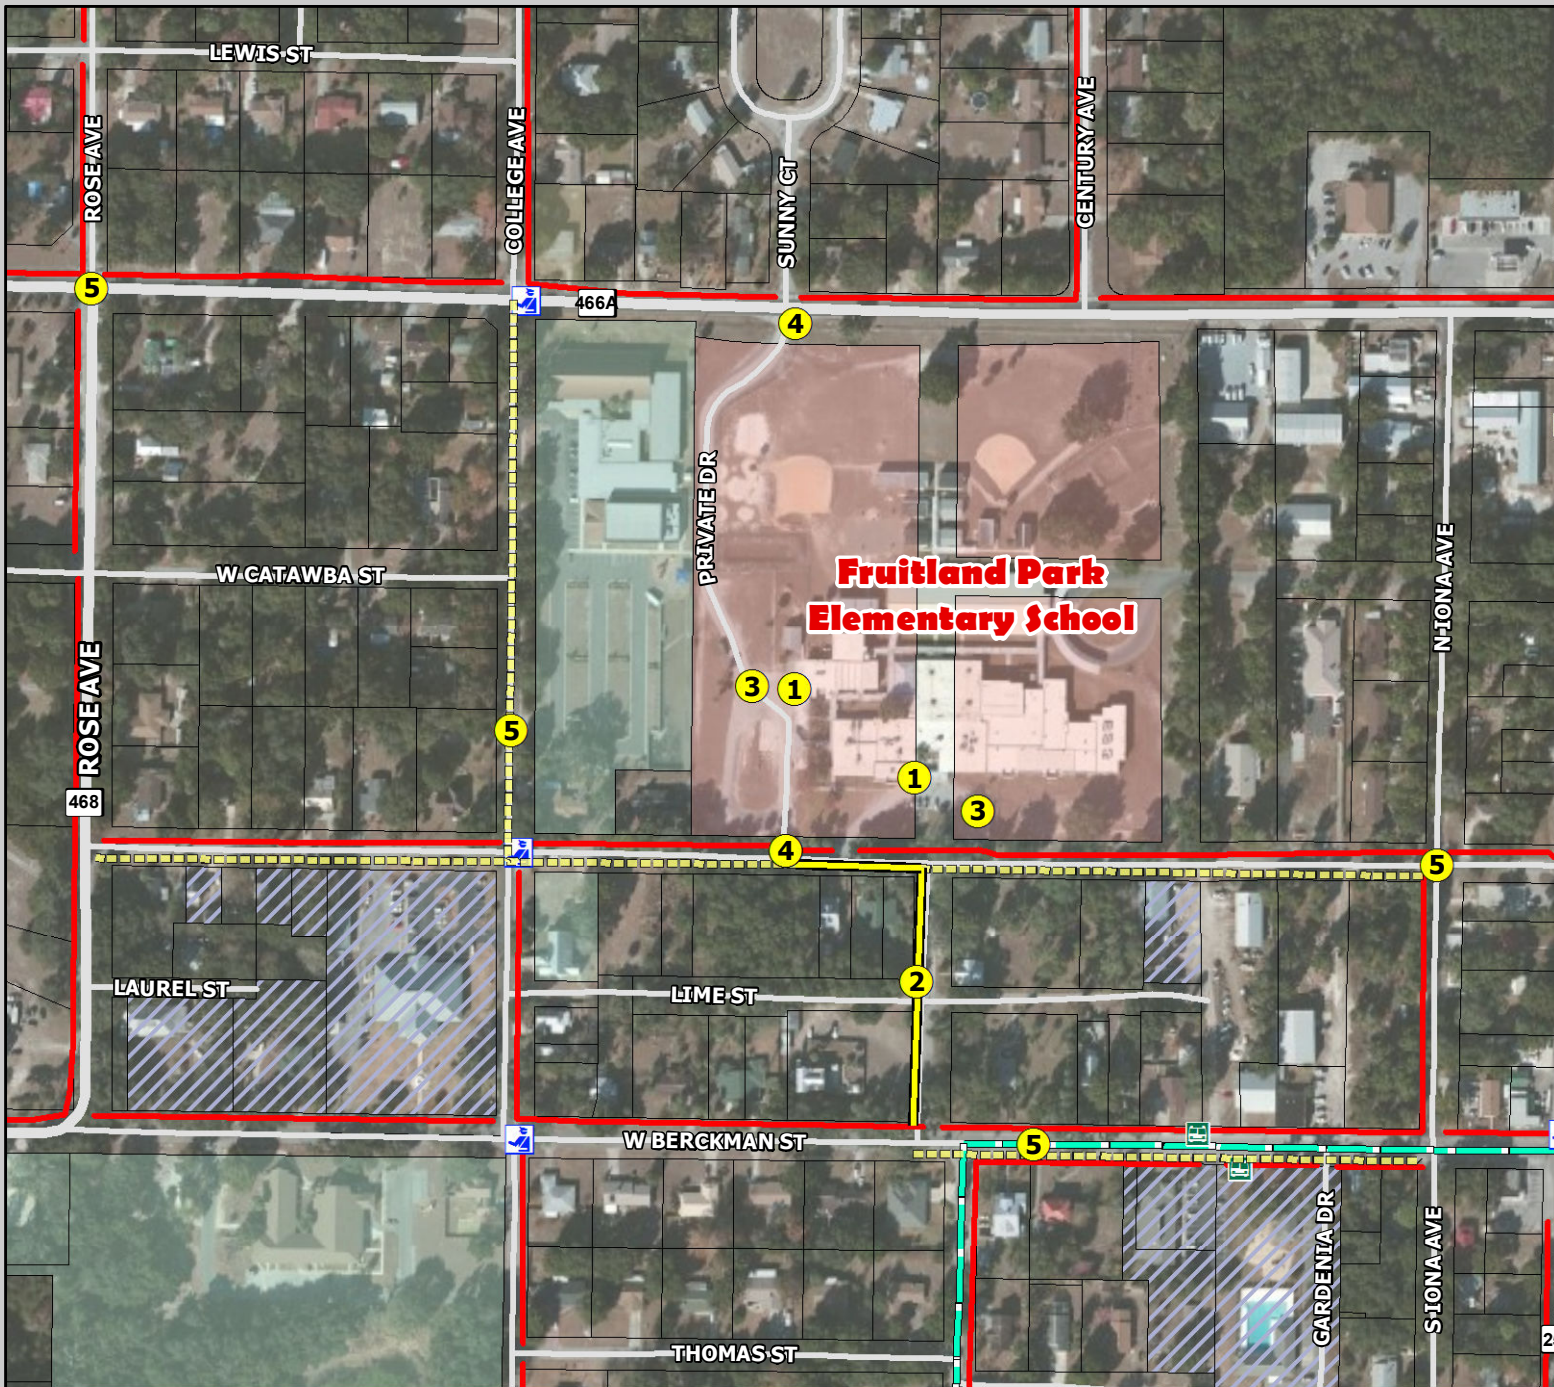

Fruitland Park Elementary School: Priority Projects

LEGEND

- Schools**
- Public Schools Lake County
- Identified Improvement Projects**
- Priority Projects (by Project ID)
 - Priority Crosswalks Projects
 - Recommended Projects
- Property Ownership**
- Parcels
 - School Property
 - Lake County Owned Property
 - City Owned Property
 - Church Owned Property
 - Golf Owned Property
 - Parks
- Transportation Network**
- Major Roads
 - Local Roads
 - Existing Sidewalks
 - LakeXpress Bus Stop
 - LakeXpress Bus Routes
 - Railroads
 - Traffic Signal
 - Flashing Beacon
 - Crossing Guard Location

Source: FDOT, FDLE, Lake County Schools, LSMPO, HDR

This map is intended for planning purposes only

SafeAccess
A SAFE SCHOOLS TRANSPORTATION STUDY

Map Date: August 2011