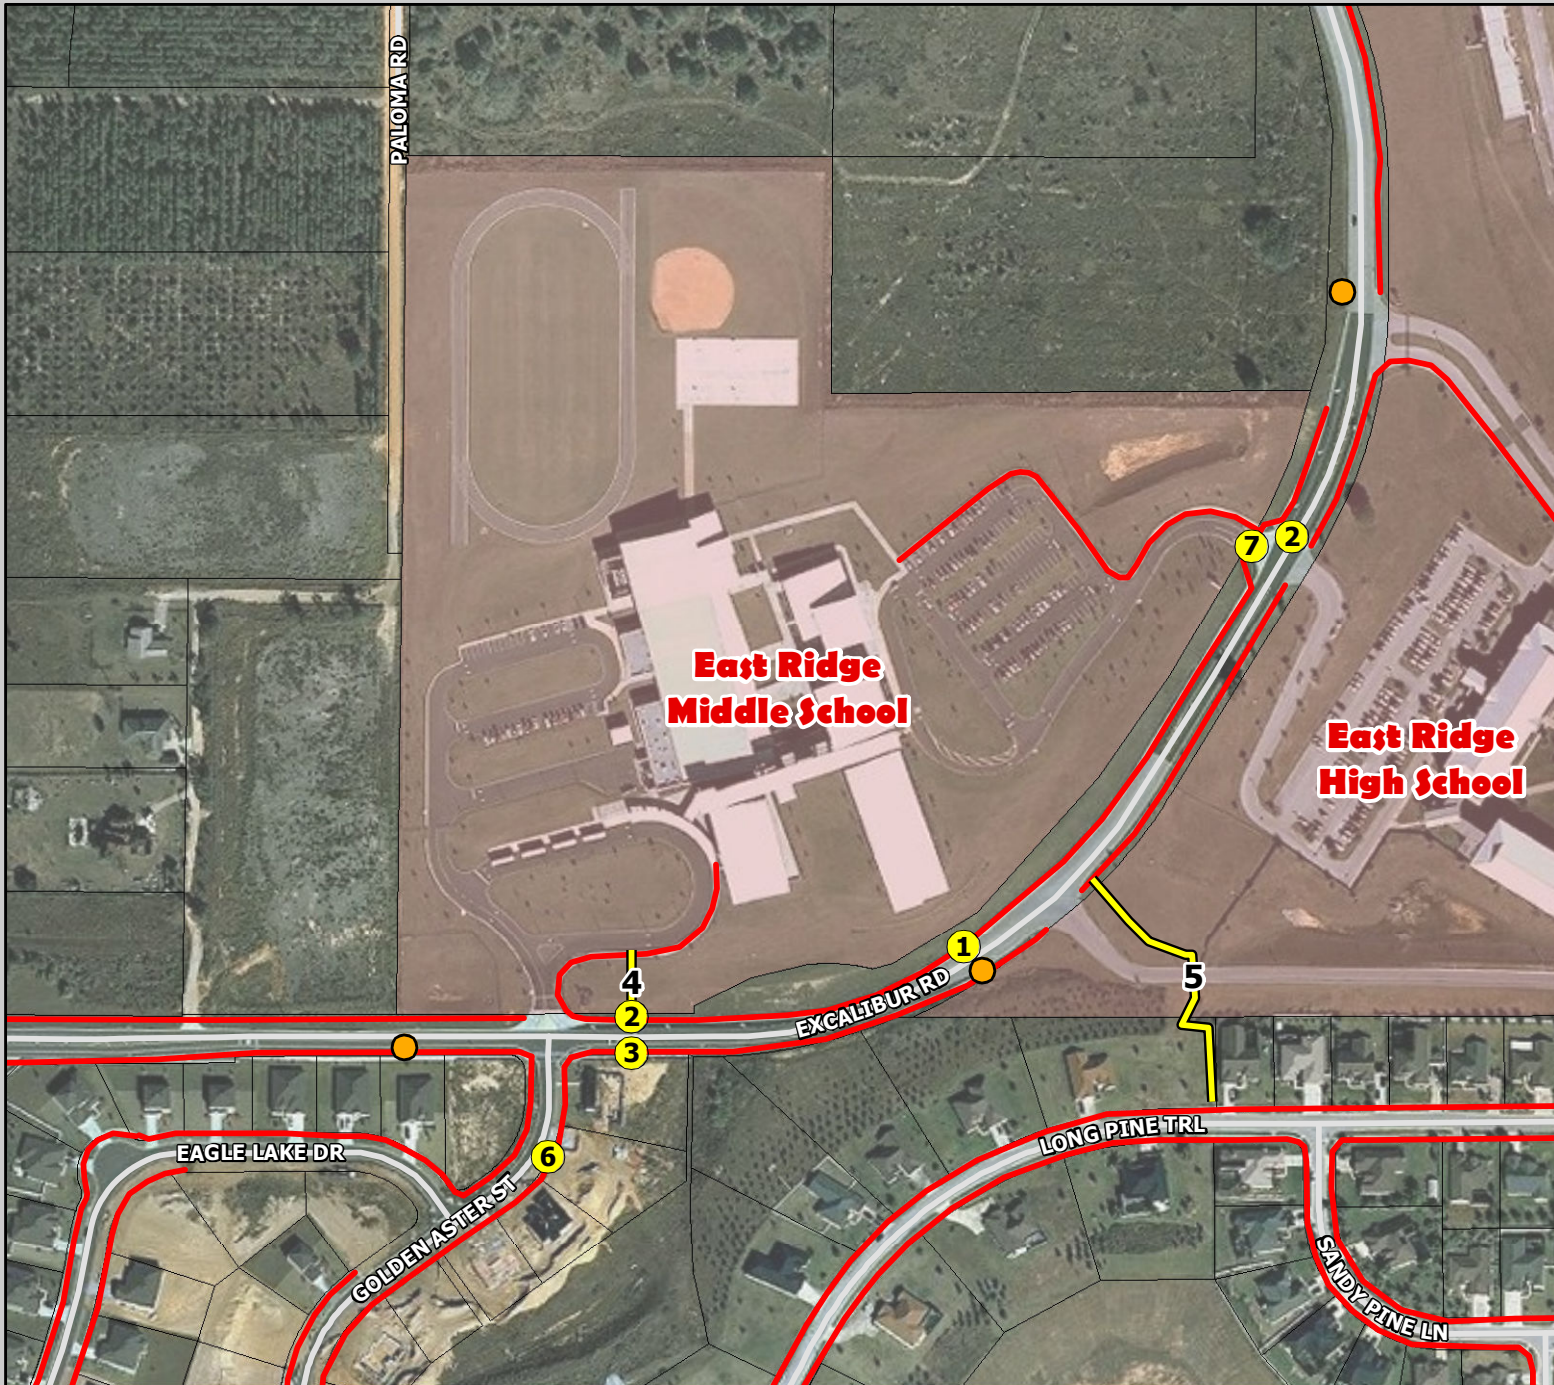

East Ridge Middle School: Priority Projects

LEGEND

Schools

- Public Schools Lake County

Identified Improvement Projects

- Priority Projects (by Project ID)
- Recommended Projects

Property Ownership

- Parcels
- School Property
- Lake County Owned Property
- City Owned Property
- Church Owned Property
- Golf Owned Property
- Parks

Transportation Network

- Major Roads
- Local Roads
- Existing Sidewalks
- LakeXpress Bus Stop
- LakeXpress Bus Routes
- Railroads
- Traffic Signal
- Flashing Beacon
- Crossing Guard Location

Source: FDOT, FDLE, Lake County Schools, LSMPO, HDR

This map is intended for planning purposes only

SafeAccess
A SAFE SCHOOLS TRANSPORTATION STUDY

Lake-Sumter MPO
Metropolitan Planning Organization

STATE OF FLORIDA
DEPARTMENT OF TRANSPORTATION

HDR