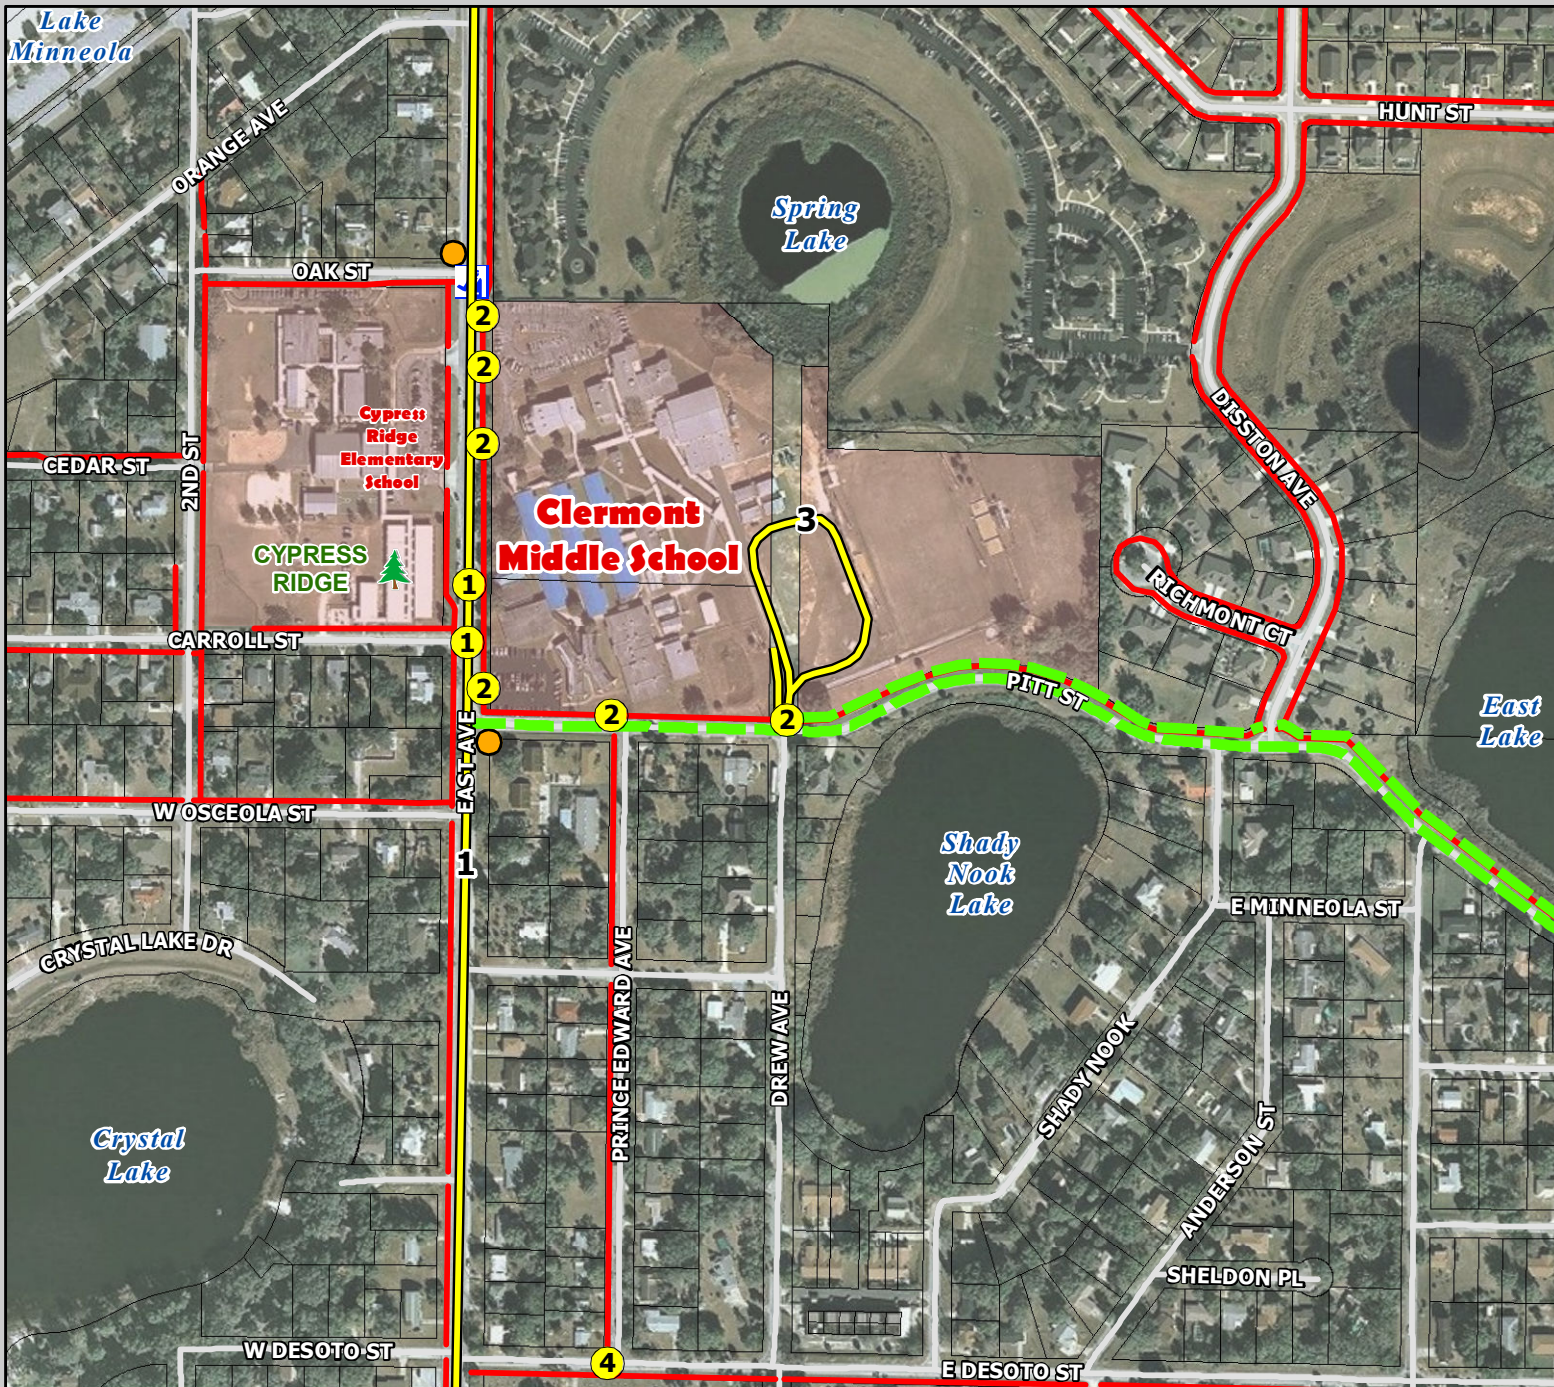

Clermont Middle School: Priority Projects

LEGEND

Schools

- Public Schools Lake County

Identified Improvement Projects

- Priority Projects (by Project ID)
- Recommended Projects

Property Ownership

- Parcels
- School Property
- Lake County Owned Property
- City Owned Property
- Church Owned Property
- Golf Owned Property
- Parks

Transportation Network

- Major Roads
- Local Roads
- Existing Sidewalks
- LakeXpress Bus Stop
- LakeXpress Bus Routes
- Railroads
- Traffic Signal
- Flashing Beacon
- Crossing Guard Location

Source: FDOT, FDLE, Lake County Schools, LSMPO, HDR

This map is intended for planning purposes only

SafeAccess
A SAFE SCHOOLS TRANSPORTATION STUDY

Lake-Sumter MPO
Metropolitan Planning Organization

STATE OF FLORIDA
DEPARTMENT OF TRANSPORTATION

HDR