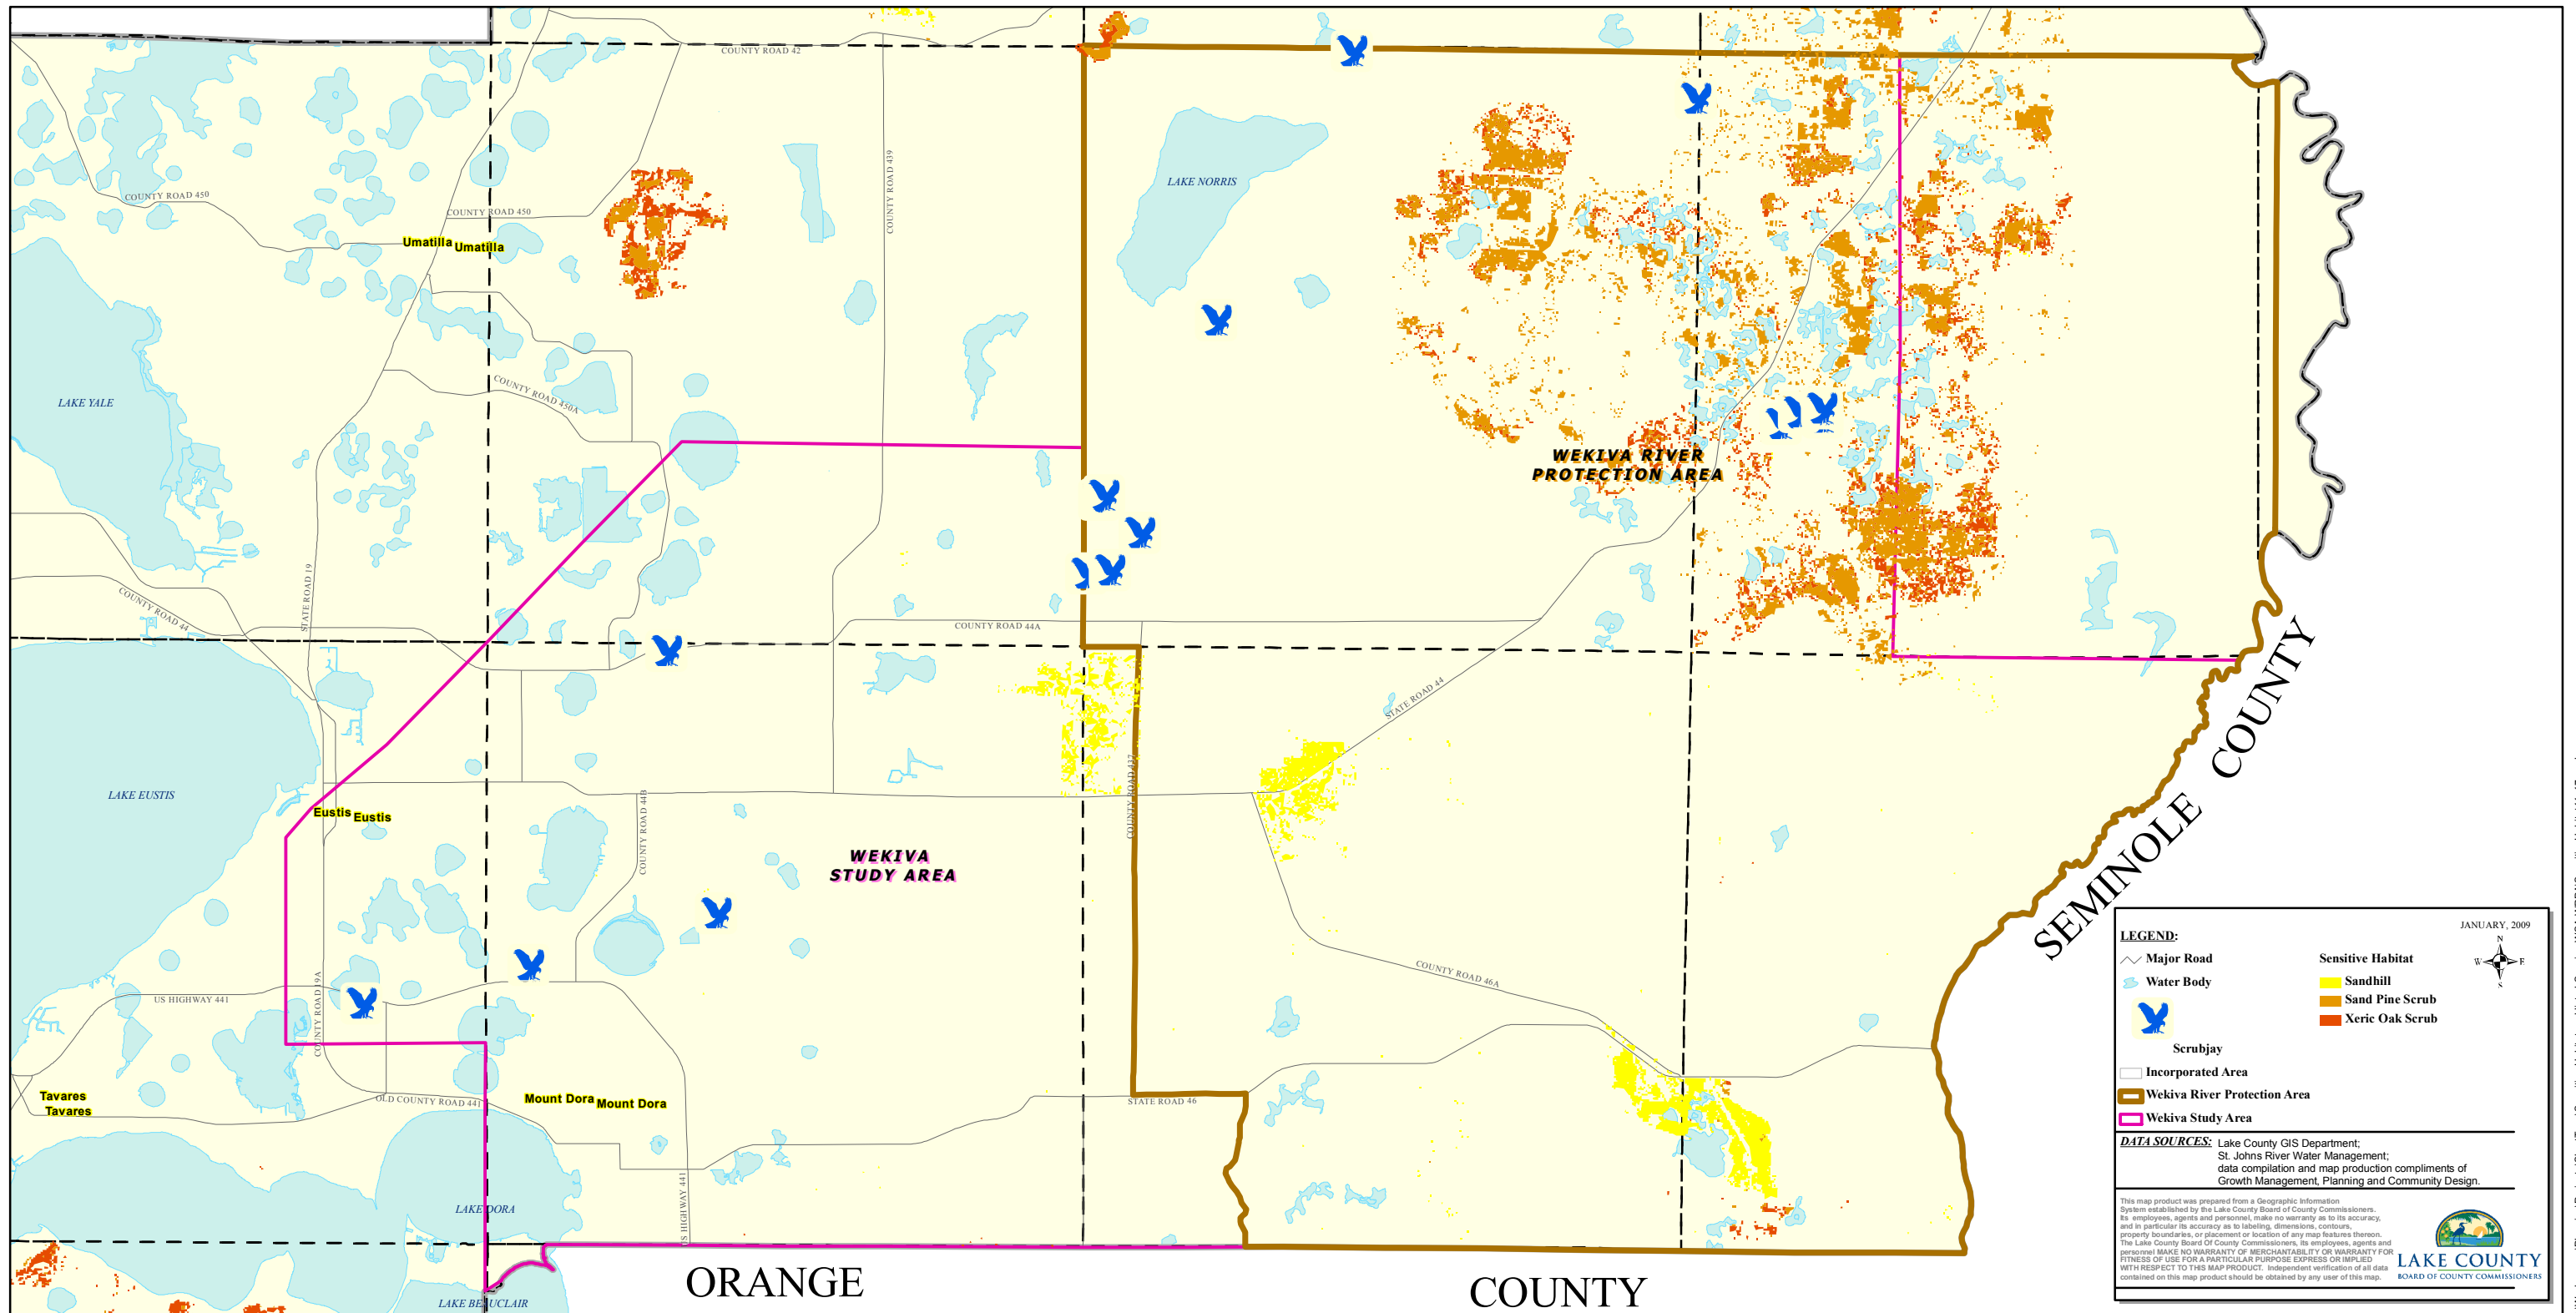

WSA and WRPA SENSITIVE HABITAT and LISTED SPECIES LAKE COUNTY FLORIDA

JANUARY, 2009

LEGEND:

	Major Road		Sensitive Habitat
	Water Body		Sandhill
	Scrubjay		Sand Pine Scrub
	Incorporated Area		Xeric Oak Scrub
	Wekiva River Protection Area		
	Wekiva Study Area		

DATA SOURCES: Lake County GIS Department; St. Johns River Water Management; data compilation and map production compliments of Growth Management, Planning and Community Design.

This map product was prepared from a Geographic Information System established by the Lake County Board of County Commissioners. Its employees, agents and personnel, make no warranty as to its accuracy, and in particular its accuracy as to labeling, dimensions, contours, property boundaries, or placement or location of any map features thereon. The Lake County Board of County Commissioners, its employees, agents and personnel MAKE NO WARRANTY OF MERCHANTABILITY OR WARRANTY FOR FITNESS OF USE FOR A PARTICULAR PURPOSE EXPRESS OR IMPLIED WITH RESPECT TO THIS MAP PRODUCT. Independent verification of all data contained on this map product should be obtained by any user of this map.

LAKE COUNTY BOARD OF COUNTY COMMISSIONERS