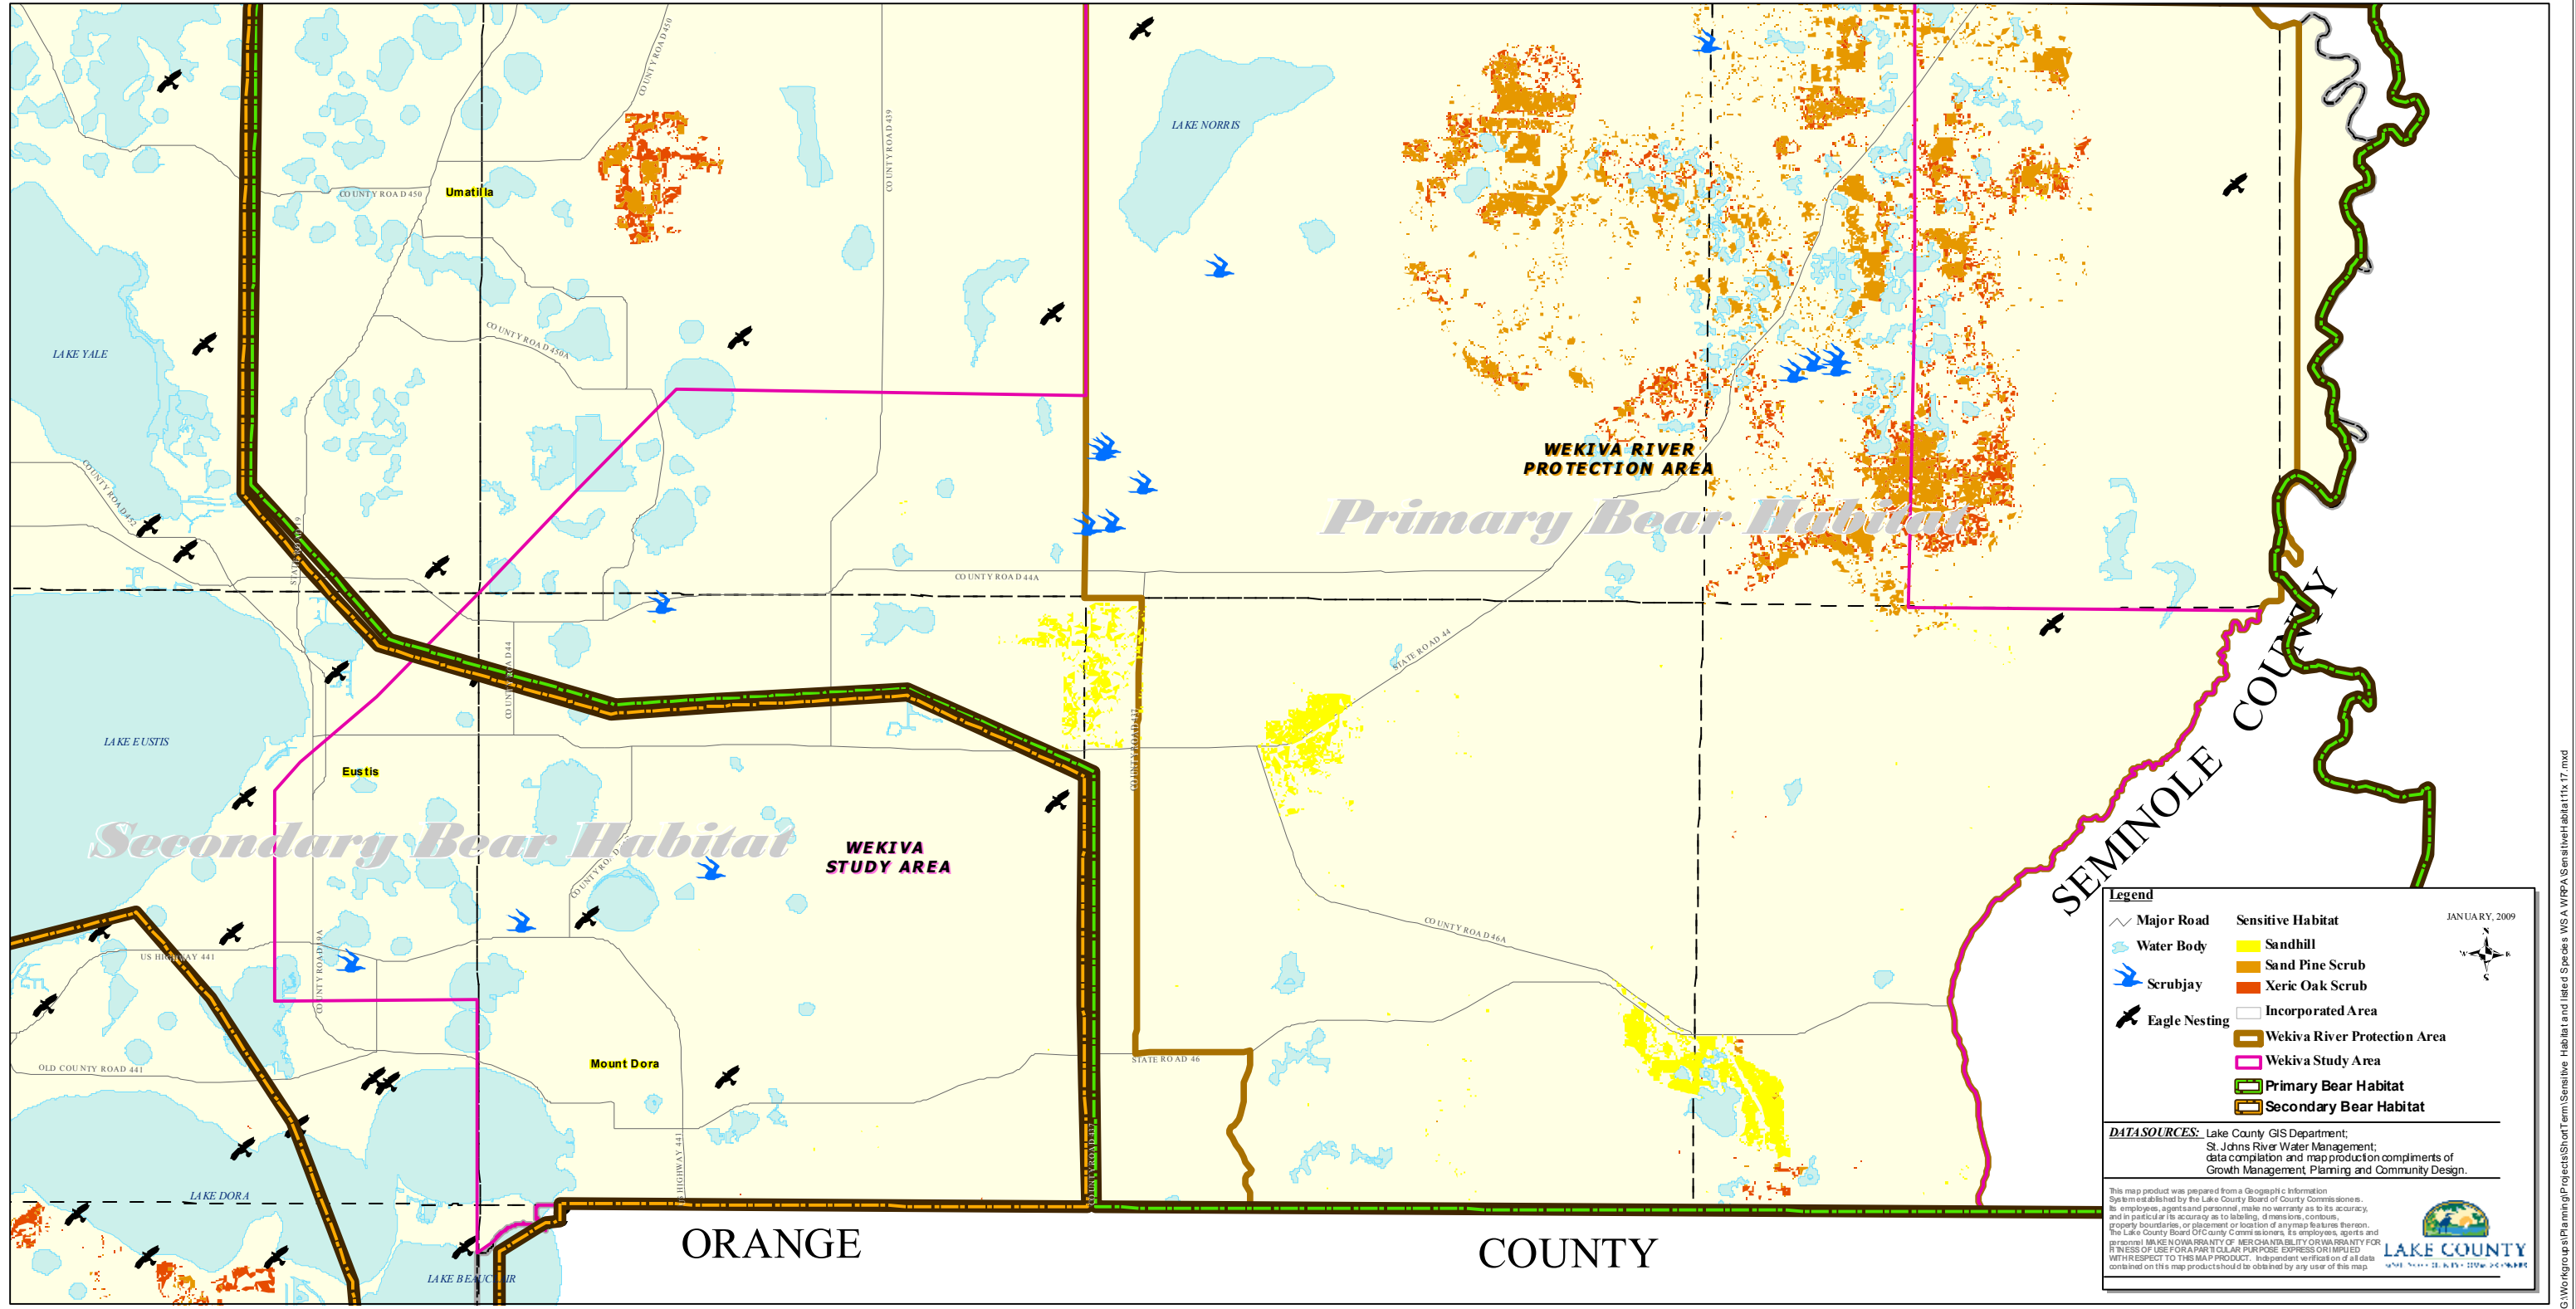

WSA and WRPA SENSITIVE HABITAT and LISTED SPECIES LAKE COUNTY FLORIDA

Legend

	Sensitive Habitat	

DATA SOURCES: Lake County GIS Department; St. Johns River Water Management; data compilation and map production compliments of Growth Management Planning and Community Design.

This map product was prepared from a Geographic Information System established by the Lake County Board of County Commissioners. Its employees, agents and personnel make no warranty as to its accuracy, and in particular as to labeling, dimensions, contours, property boundaries, or placement or location of any map features thereon. The Lake County Board of County Commissioners, its employees, agents and personnel MAKE NO WARRANTY OF MERCHANTABILITY OR FITNESS FOR ANY PURPOSE. INDEPENDENT VERIFICATION OF ALL DATA CONTAINED ON THIS MAP PRODUCT SHOULD BE OBTAINED BY ANY USER OF THIS MAP.