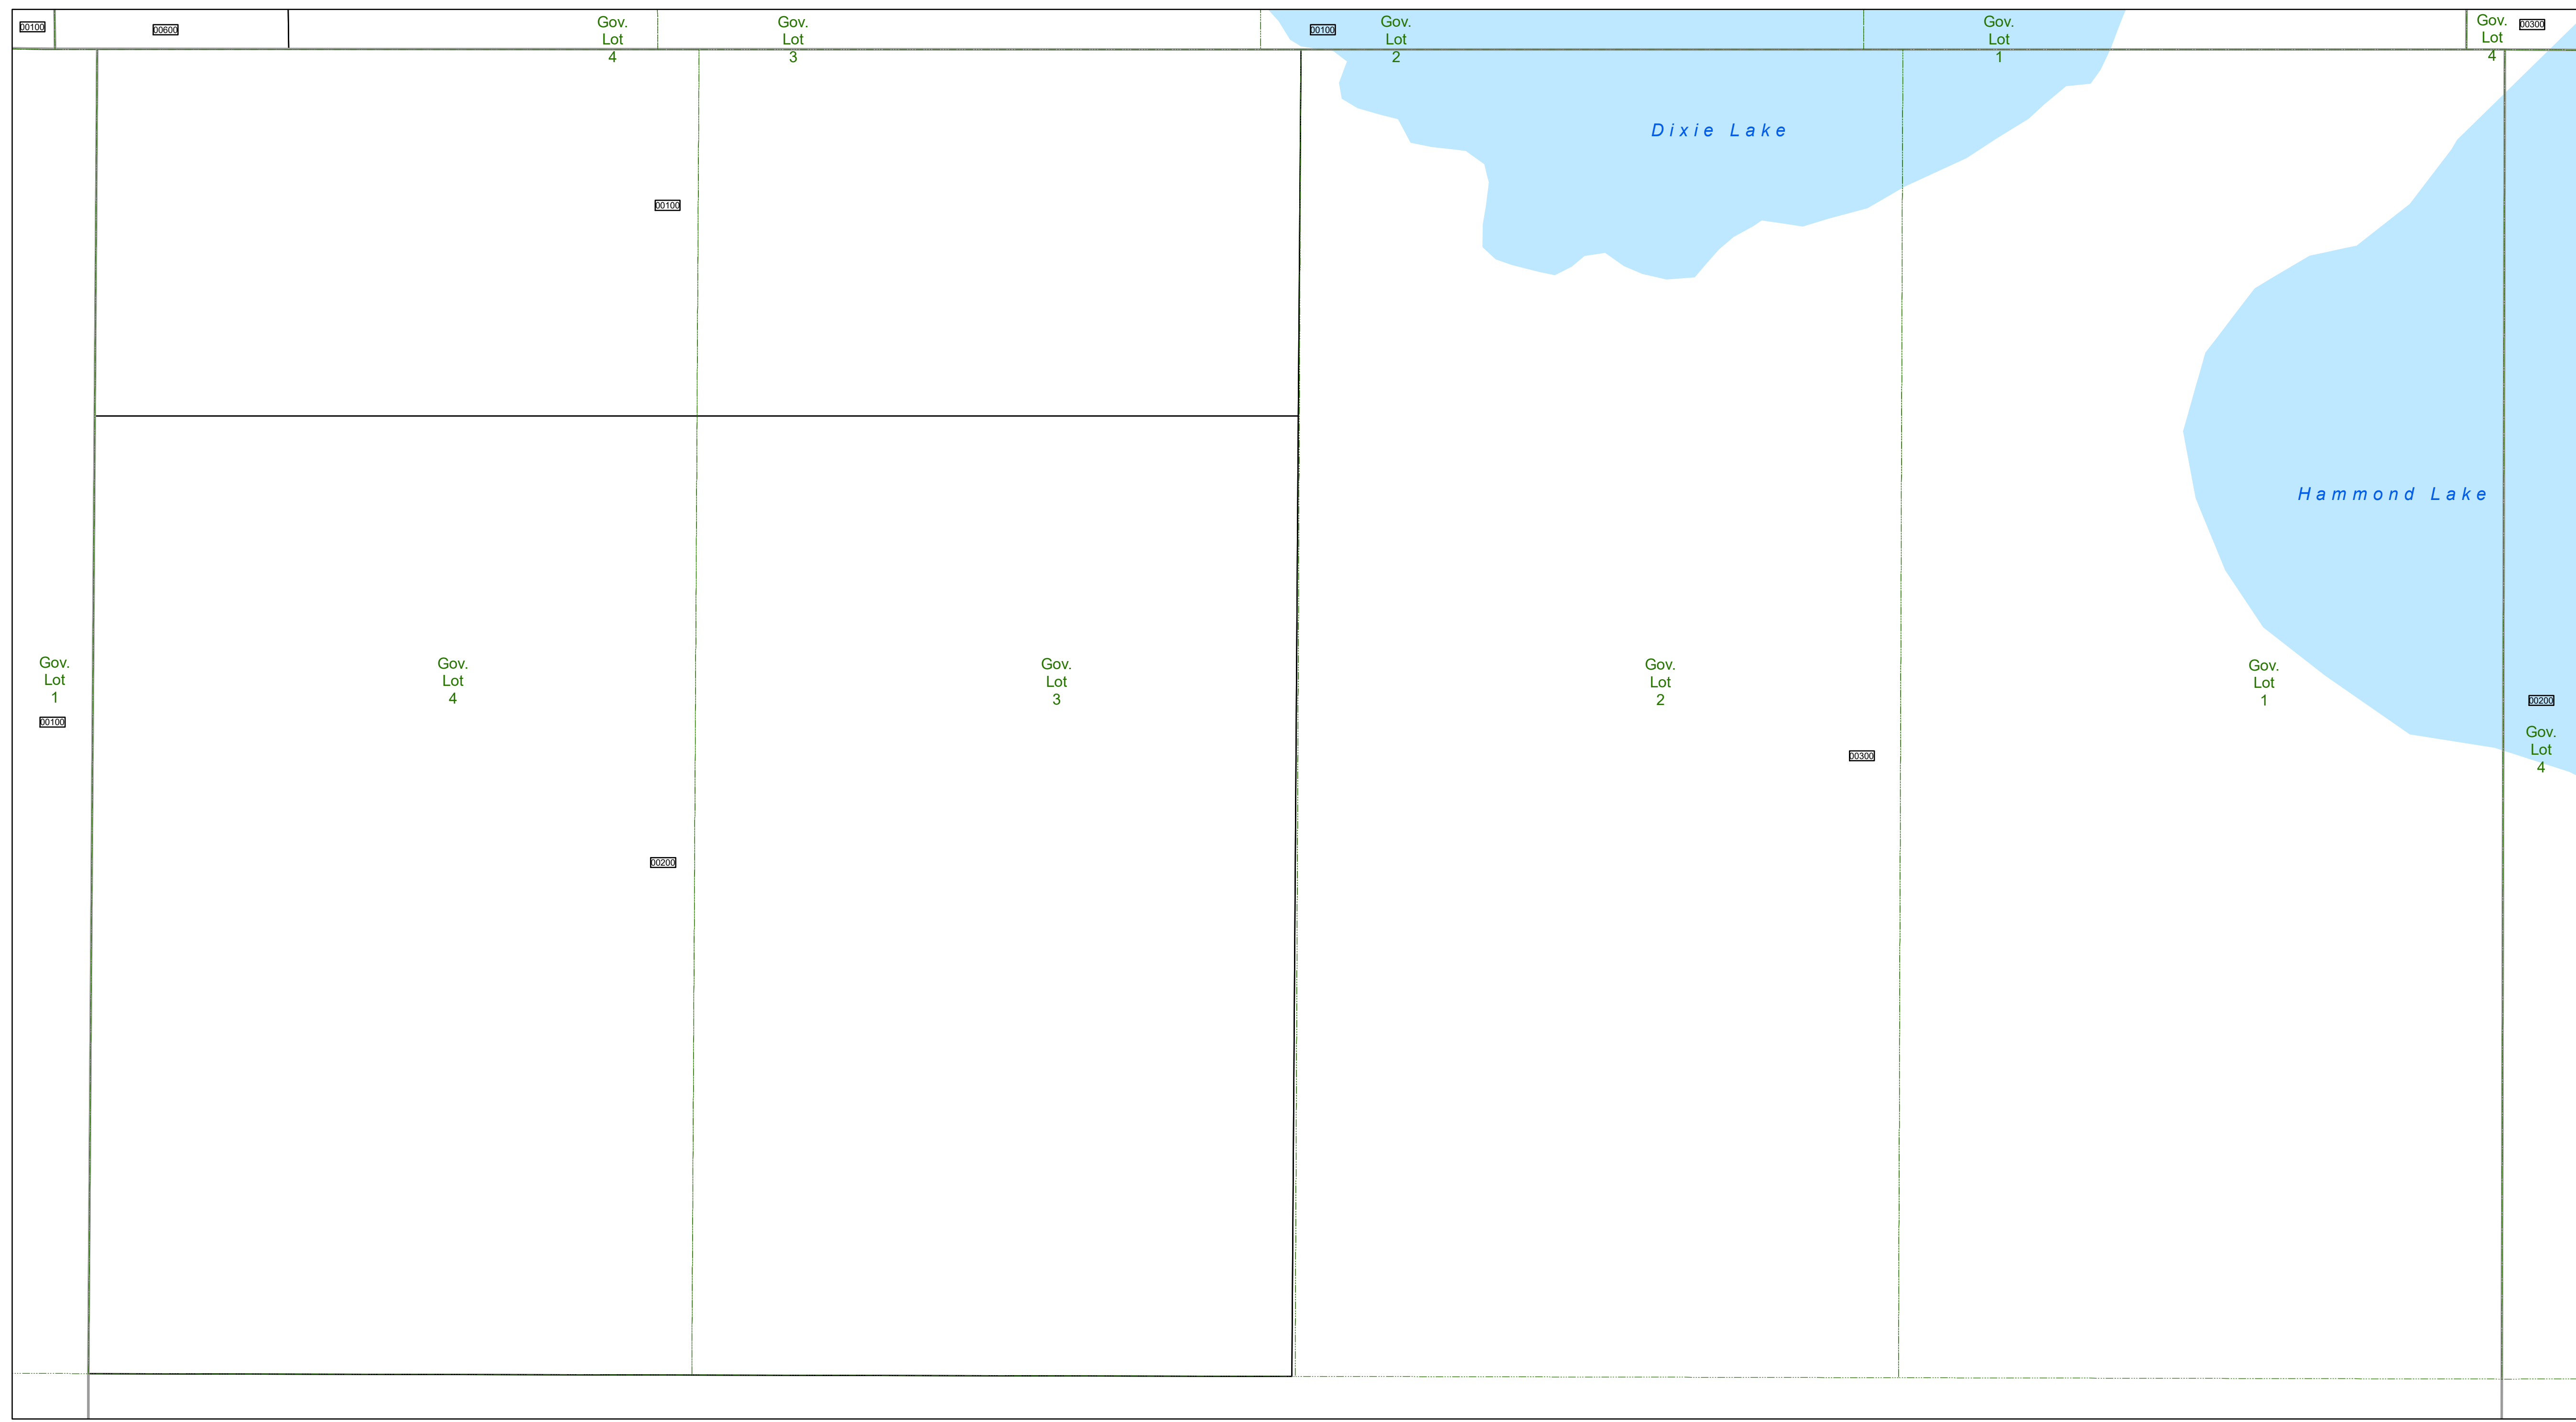

www.lakecopropappr.com
CAREY BAKER
LAKE COUNTY PROPERTY APPRAISER
320 W. MAIN STREET
TAVARES, FLORIDA 32778

ASSESSMENT MAP
LAKE COUNTY, FLORIDA
Coordinate System: NAD 1983 HARN StatePlane Florida East FIPS 0901 Feet

T24-R26-Sec05 N1/2
Date: 1/20/2020