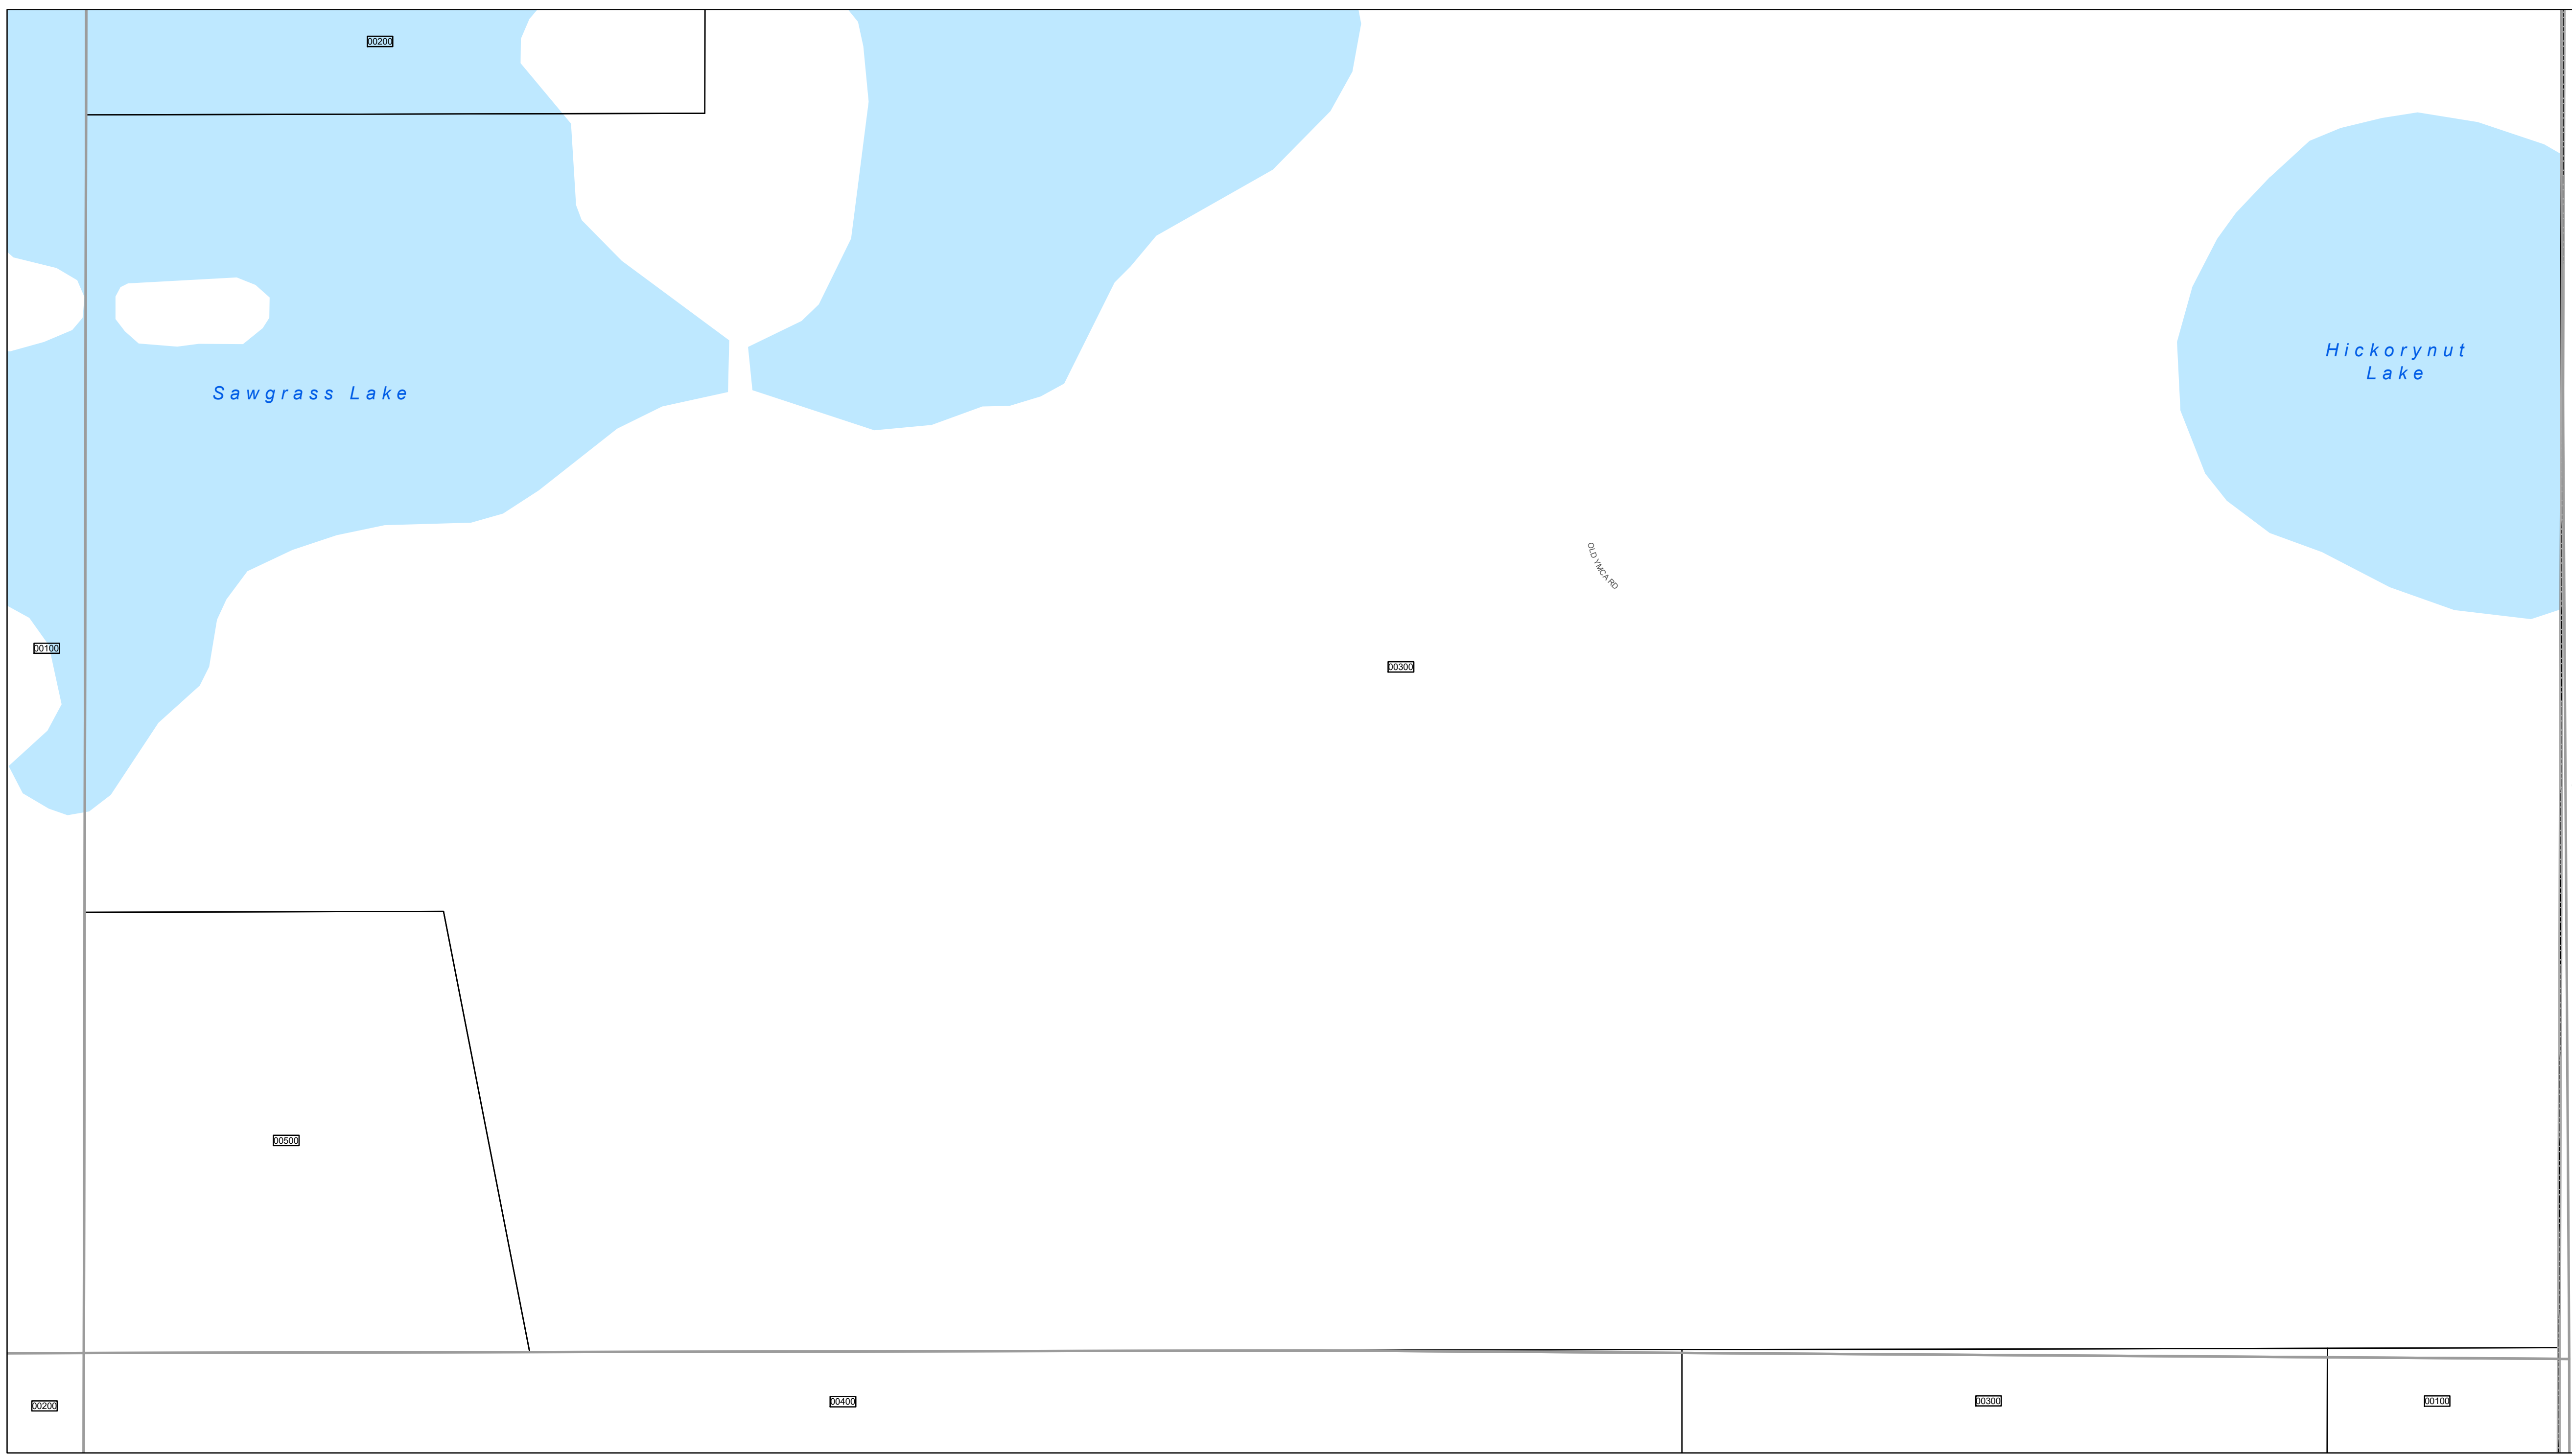

www.lakecopropappr.com
CAREY BAKER
LAKE COUNTY PROPERTY APPRAISER
320 W. MAIN STREET
TAVARES, FLORIDA 32778

Orange County

Path: \\lakegov\boc\logis\Workgroups\PropertyAppraiser\TaxMaps\2019\TaxMap_HalfSectionAerial_Updated.mxd

ASSESSMENT MAP
LAKE COUNTY, FLORIDA
Coordinate System: NAD 1983 HARN StatePlane Florida East FIPS 0901 Feet

T24-R26-Sec01 S1/2
Date: 1/20/2020