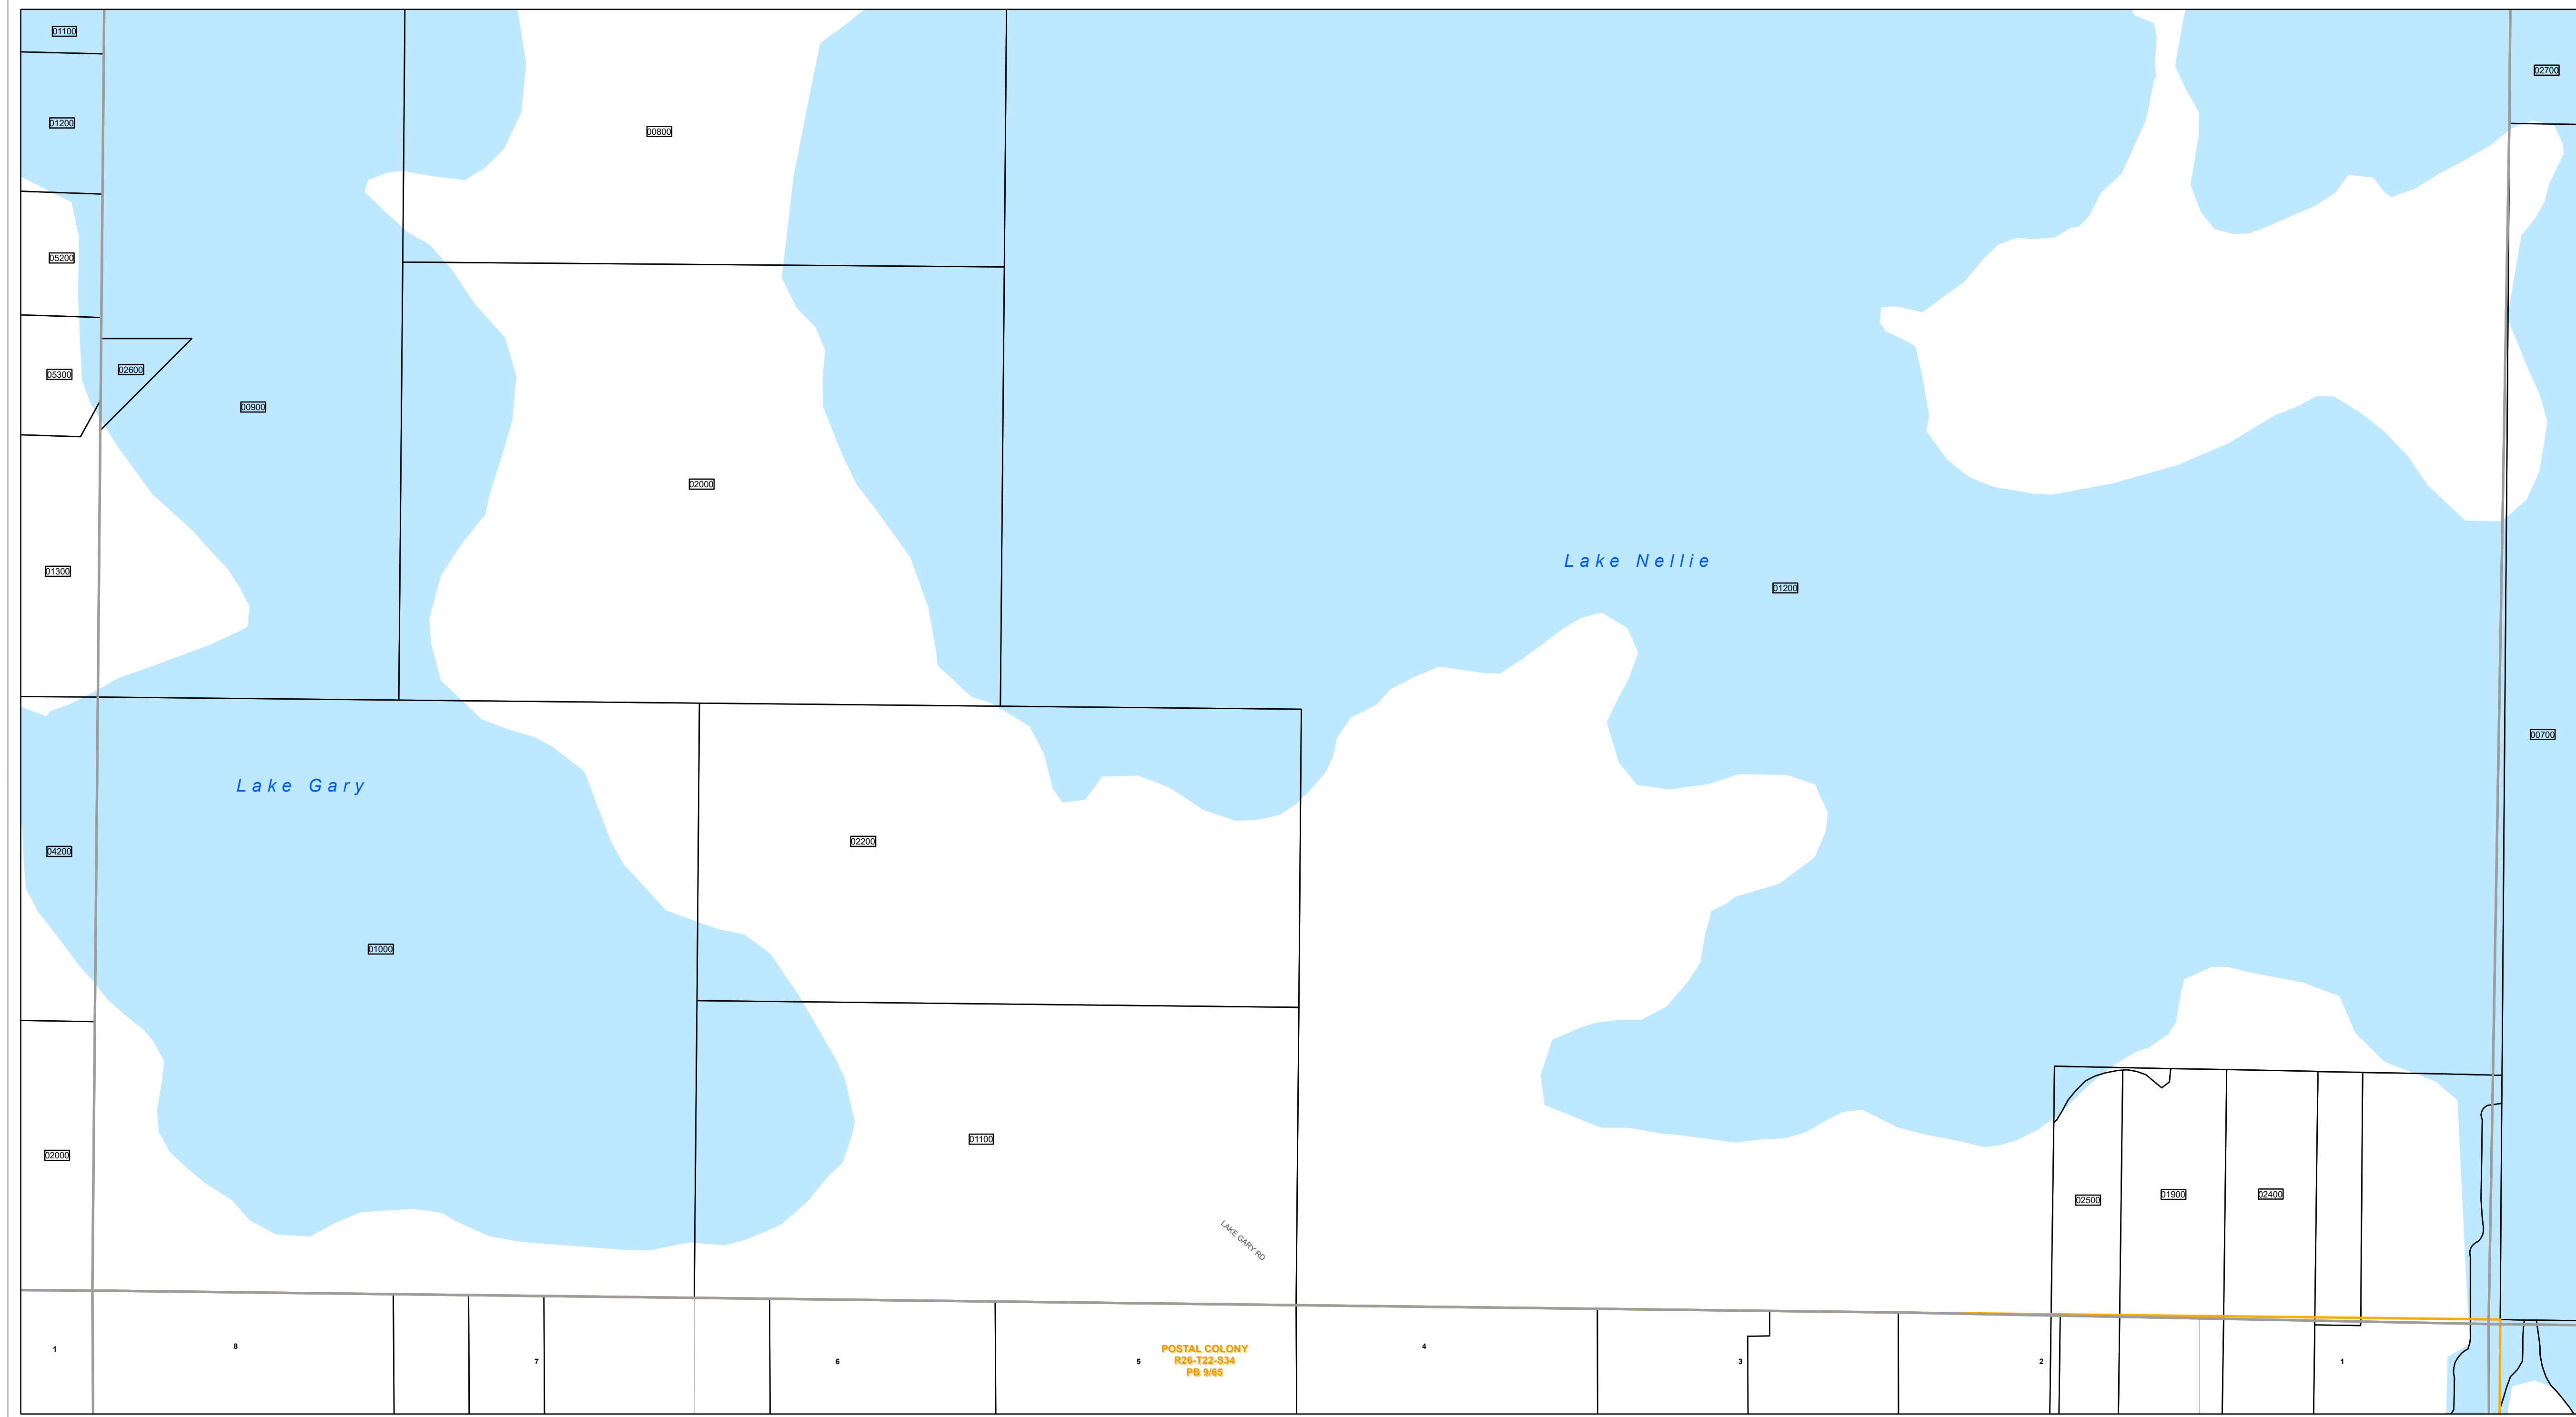

www.lakecopropappr.com
CAREY BAKER
LAKE COUNTY PROPERTY APPRAISER
320 W. MAIN STREET
TAVARES, FLORIDA 32778

ASSESSMENT MAP
LAKE COUNTY, FLORIDA
Coordinate System: NAD 1983 HARN StatePlane Florida East FIPS 0901 Feet

T23-R25-Sec23 S1/2
Date: 1/20/2020