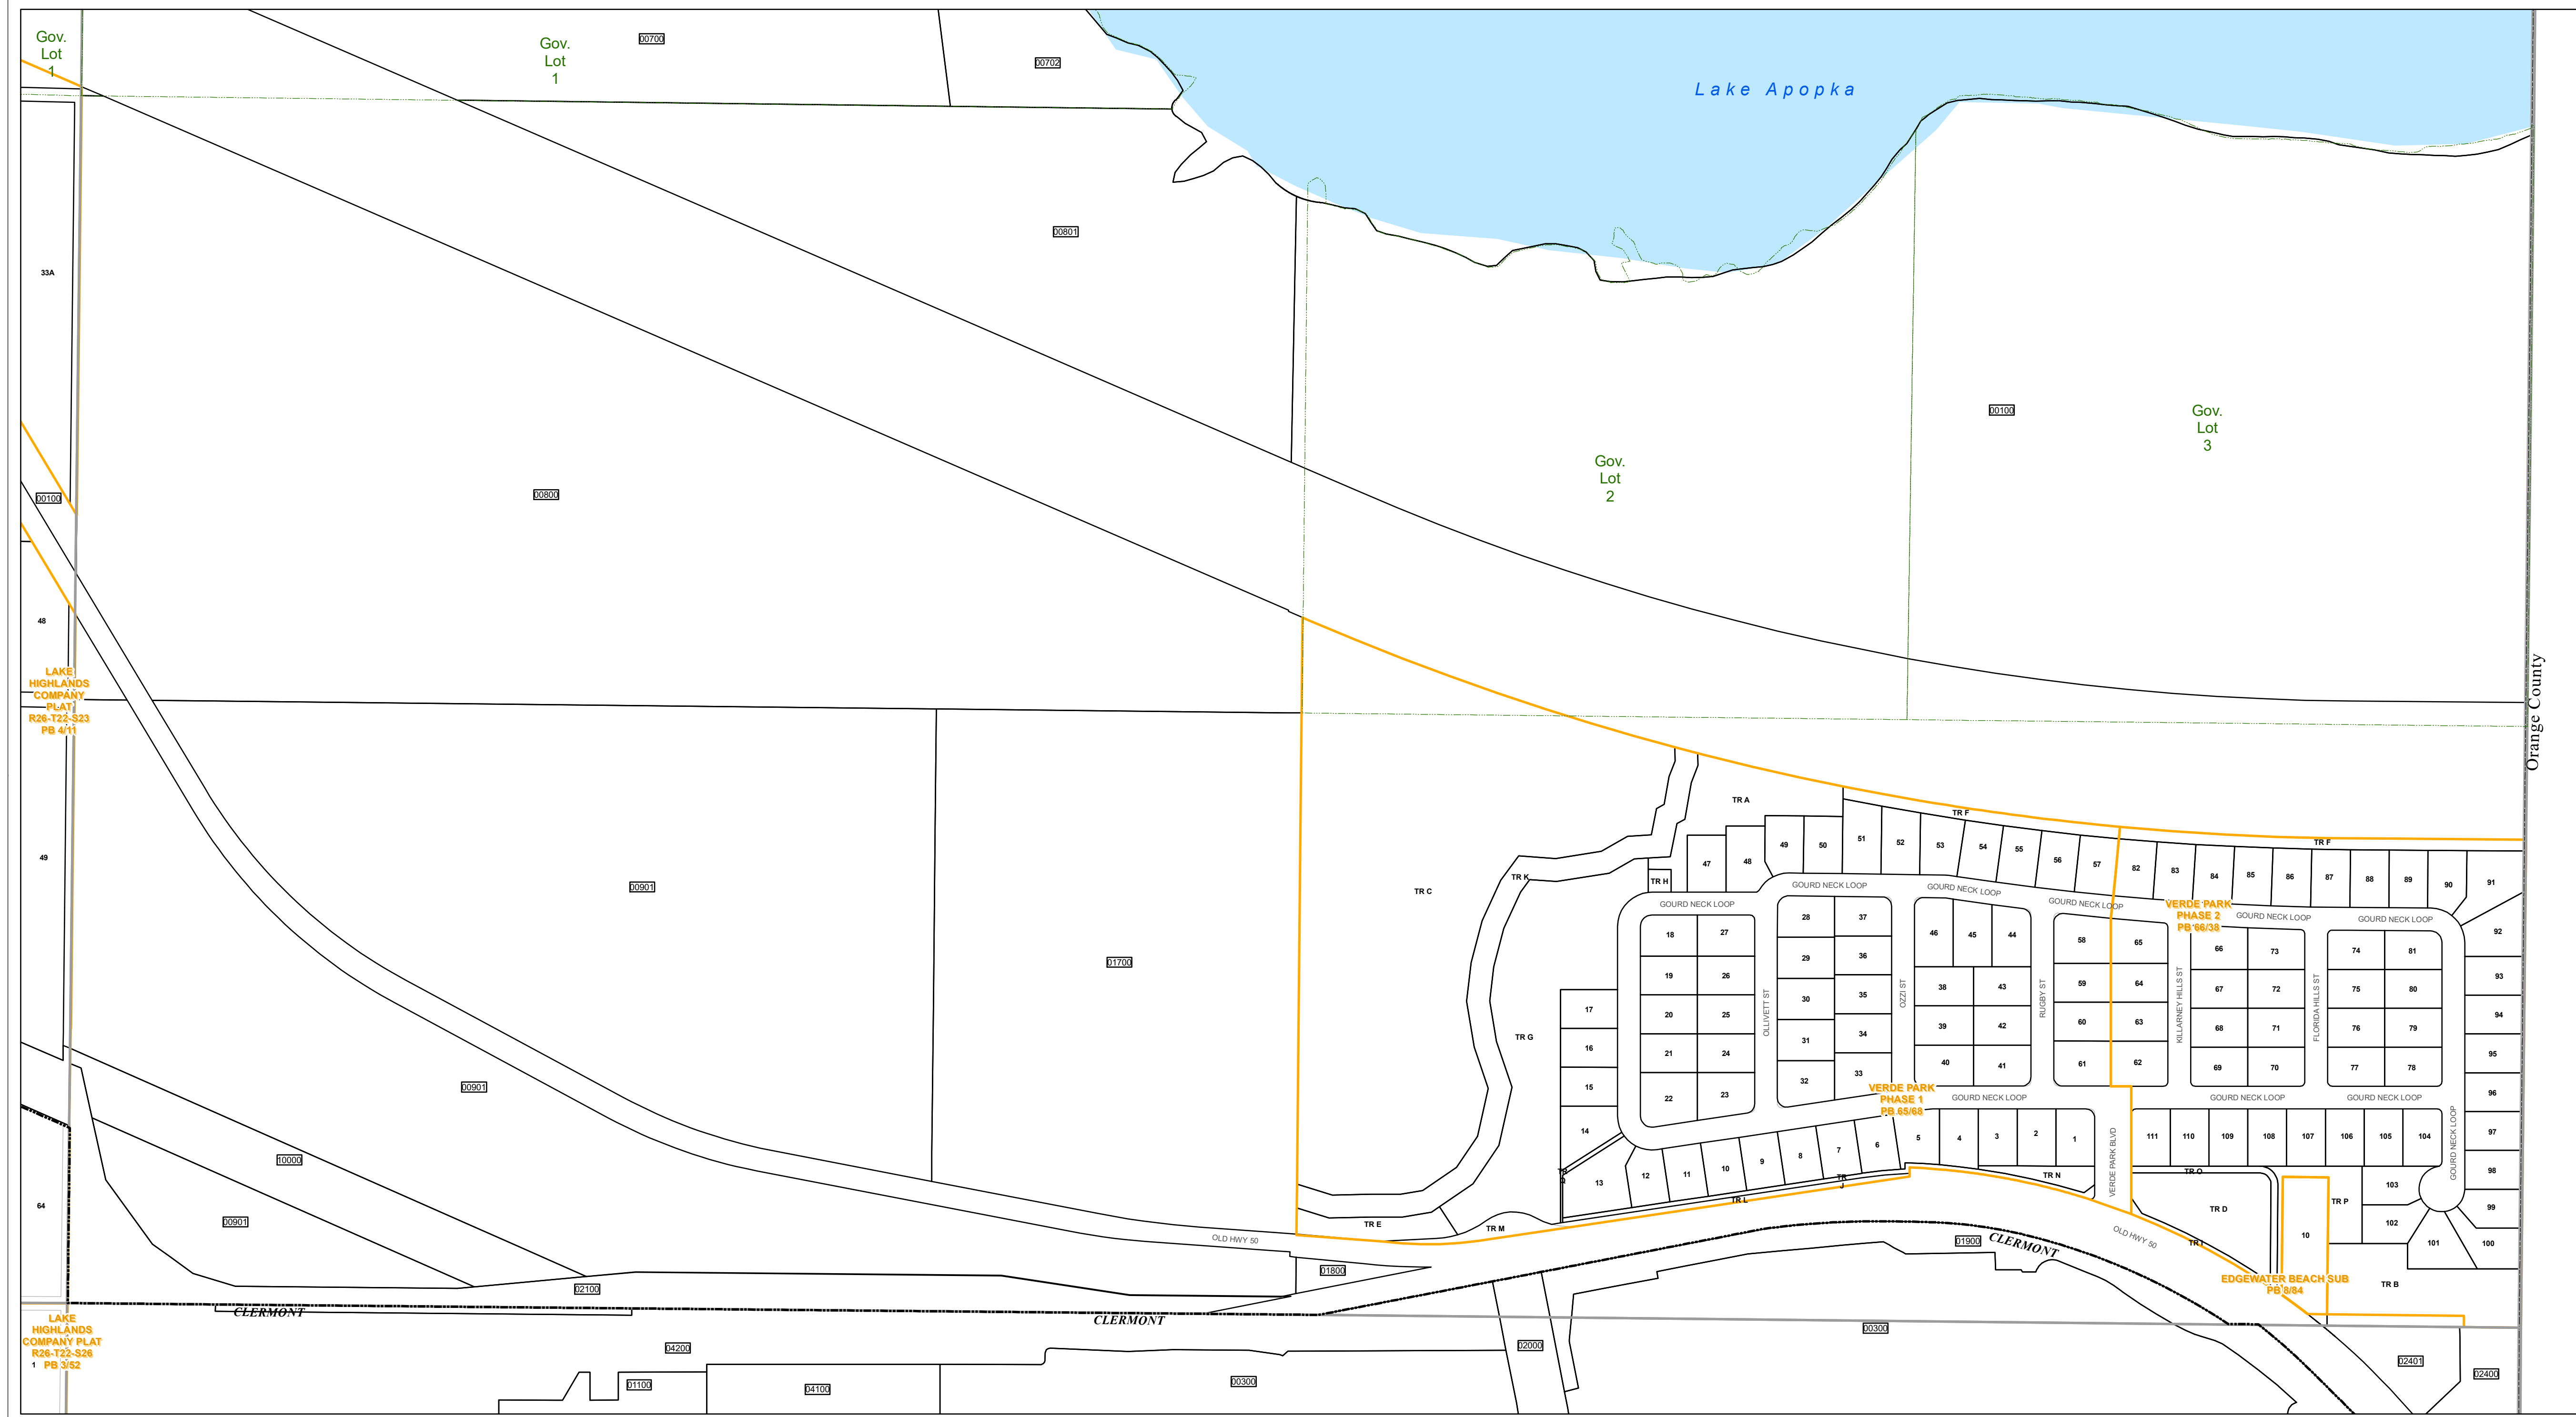

www.lakecoprappr.com
CAREY BAKER
LAKE COUNTY PROPERTY APPRAISER
320 W. MAIN STREET
TAVARES, FLORIDA 32778

Orange County

Path: \\lakegov\bcclgis\Workgroups\PropertyAppraiser\TaxMaps\2019\TaxMap_HalfSectionAerial_Updated.mxd

ASSESSMENT MAP
LAKE COUNTY, FLORIDA
Coordinate System: NAD 1983 HARN StatePlane Florida East FIPS 0901 Feet

T22-R26-Sec24 S1/2
Date: 1/20/2020