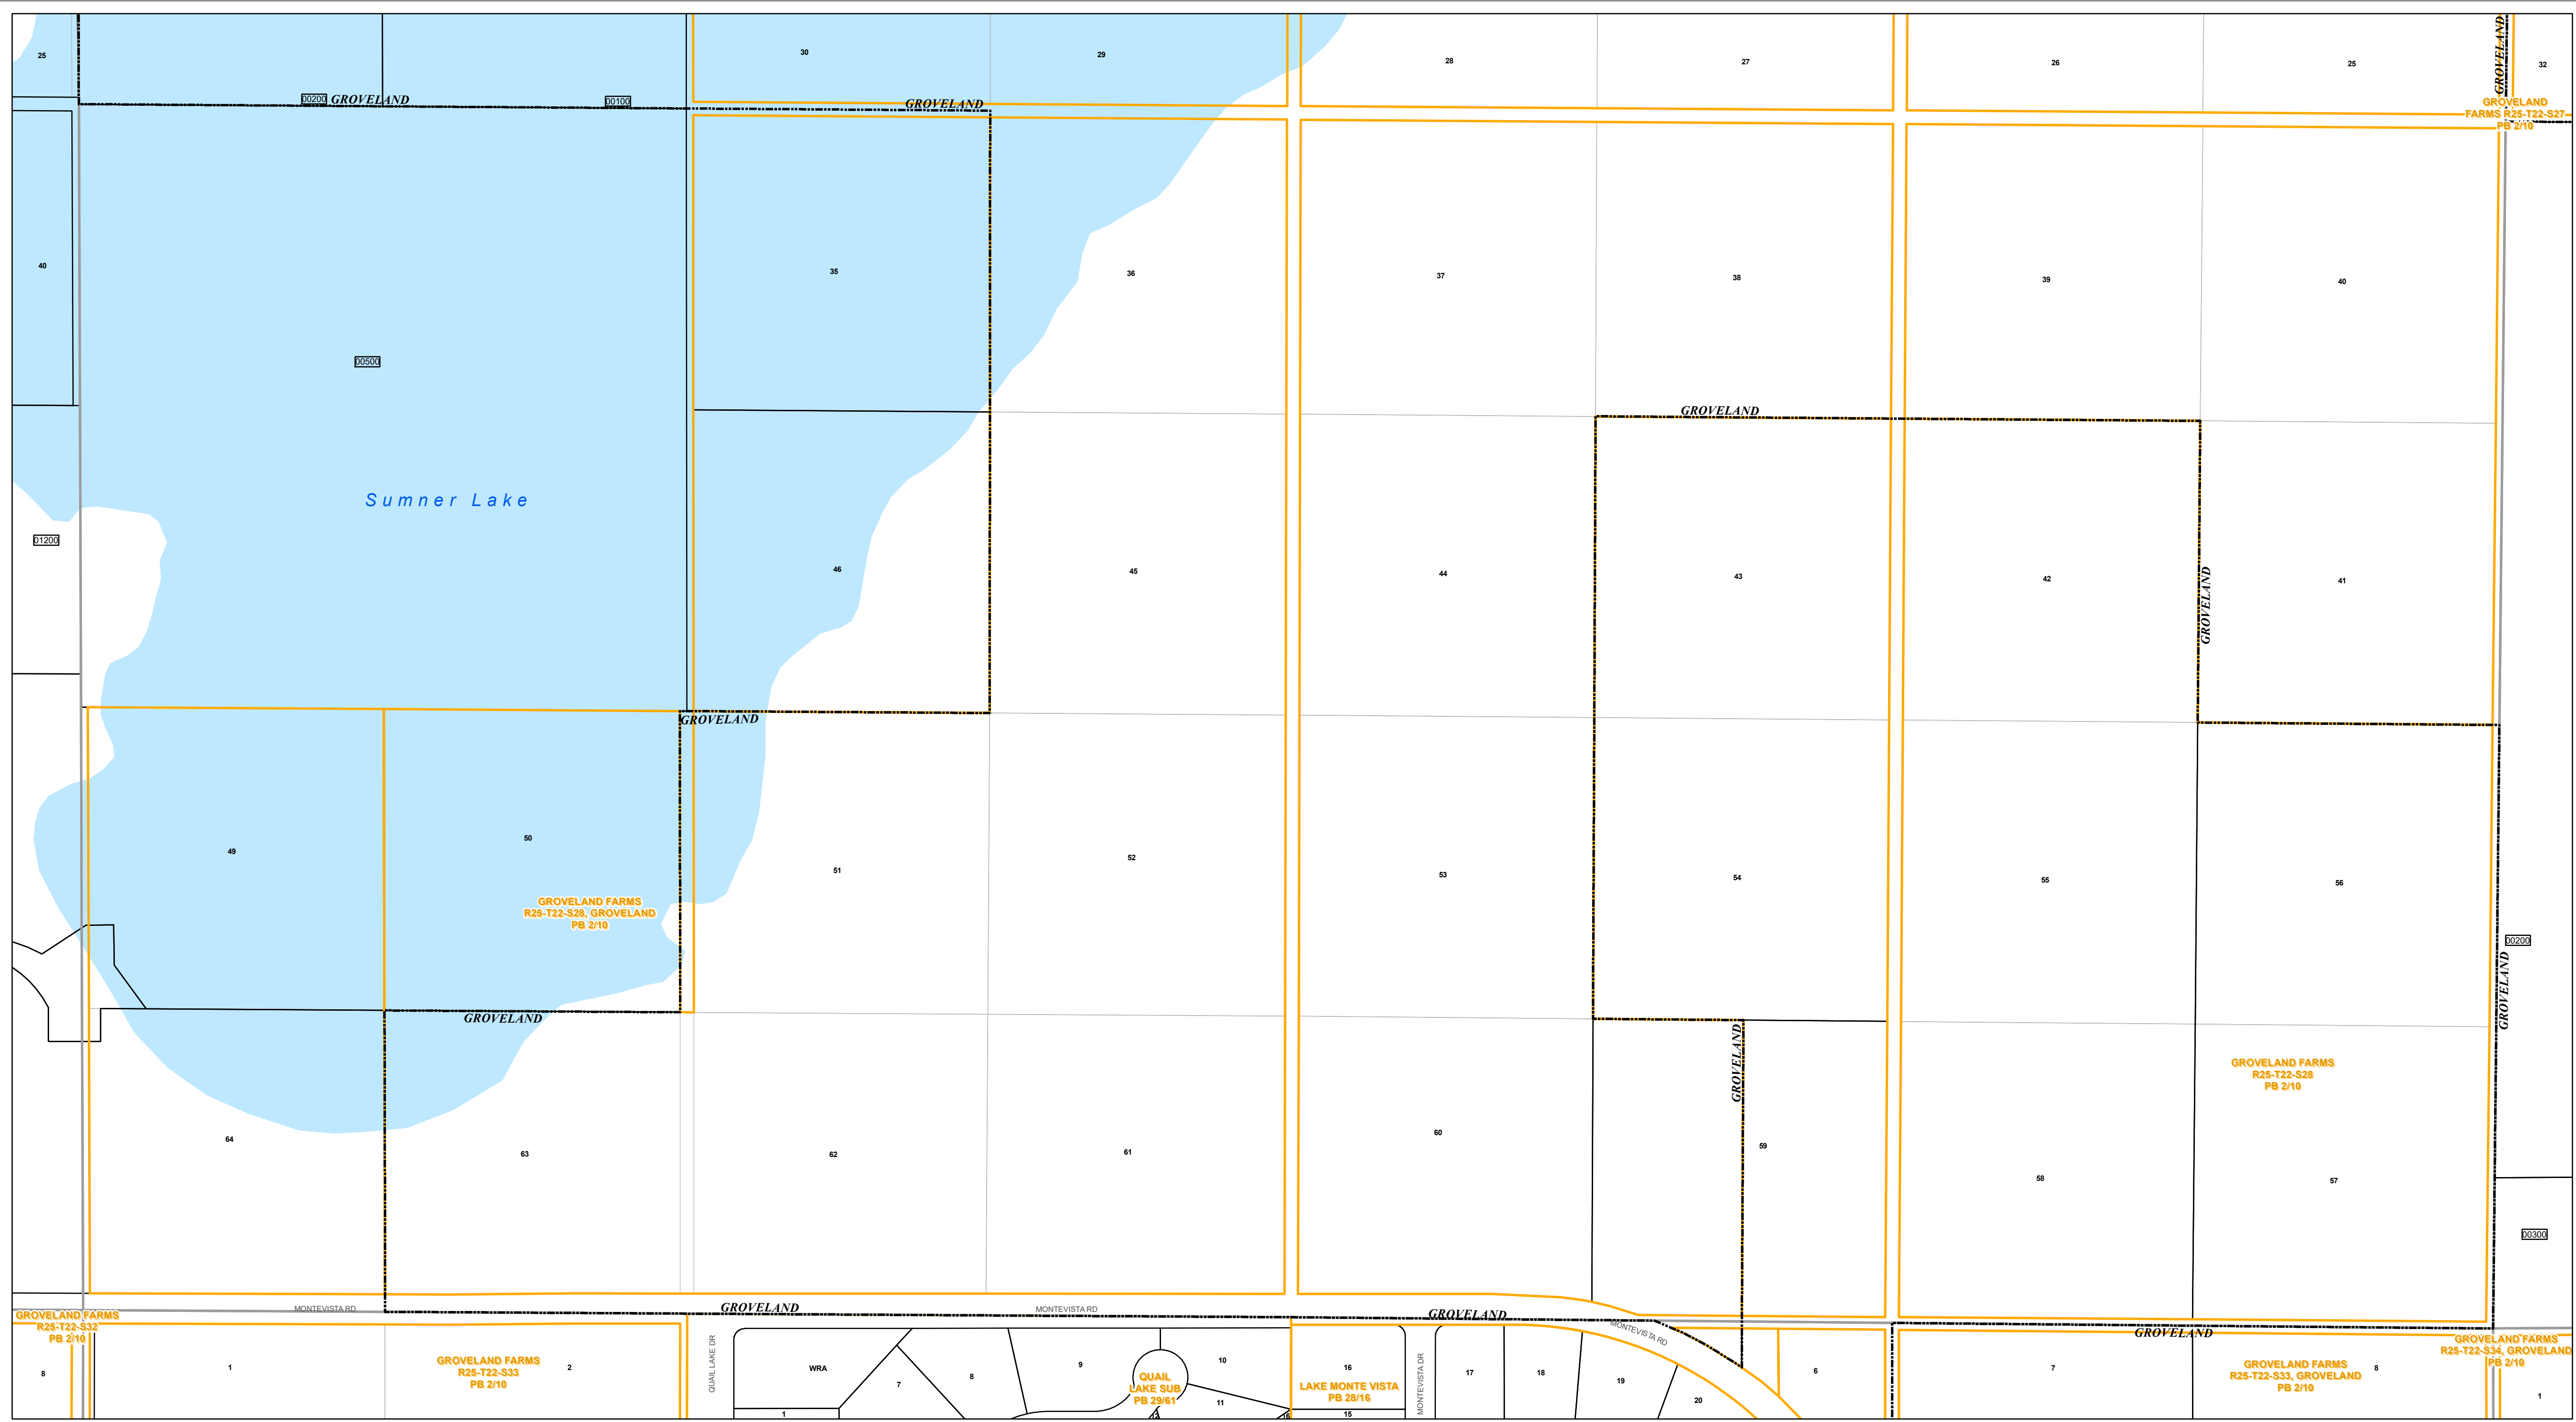

www.lakecopropappr.com
CAREY BAKER
LAKE COUNTY PROPERTY APPRAISER
320 W. MAIN STREET
TAVARES, FLORIDA 32778

ASSESSMENT MAP
LAKE COUNTY, FLORIDA
Coordinate System: NAD 1983 HARN StatePlane Florida East FIPS 0901 Feet

T22-R25-Sec28 S1/2
Date: 1/20/2020