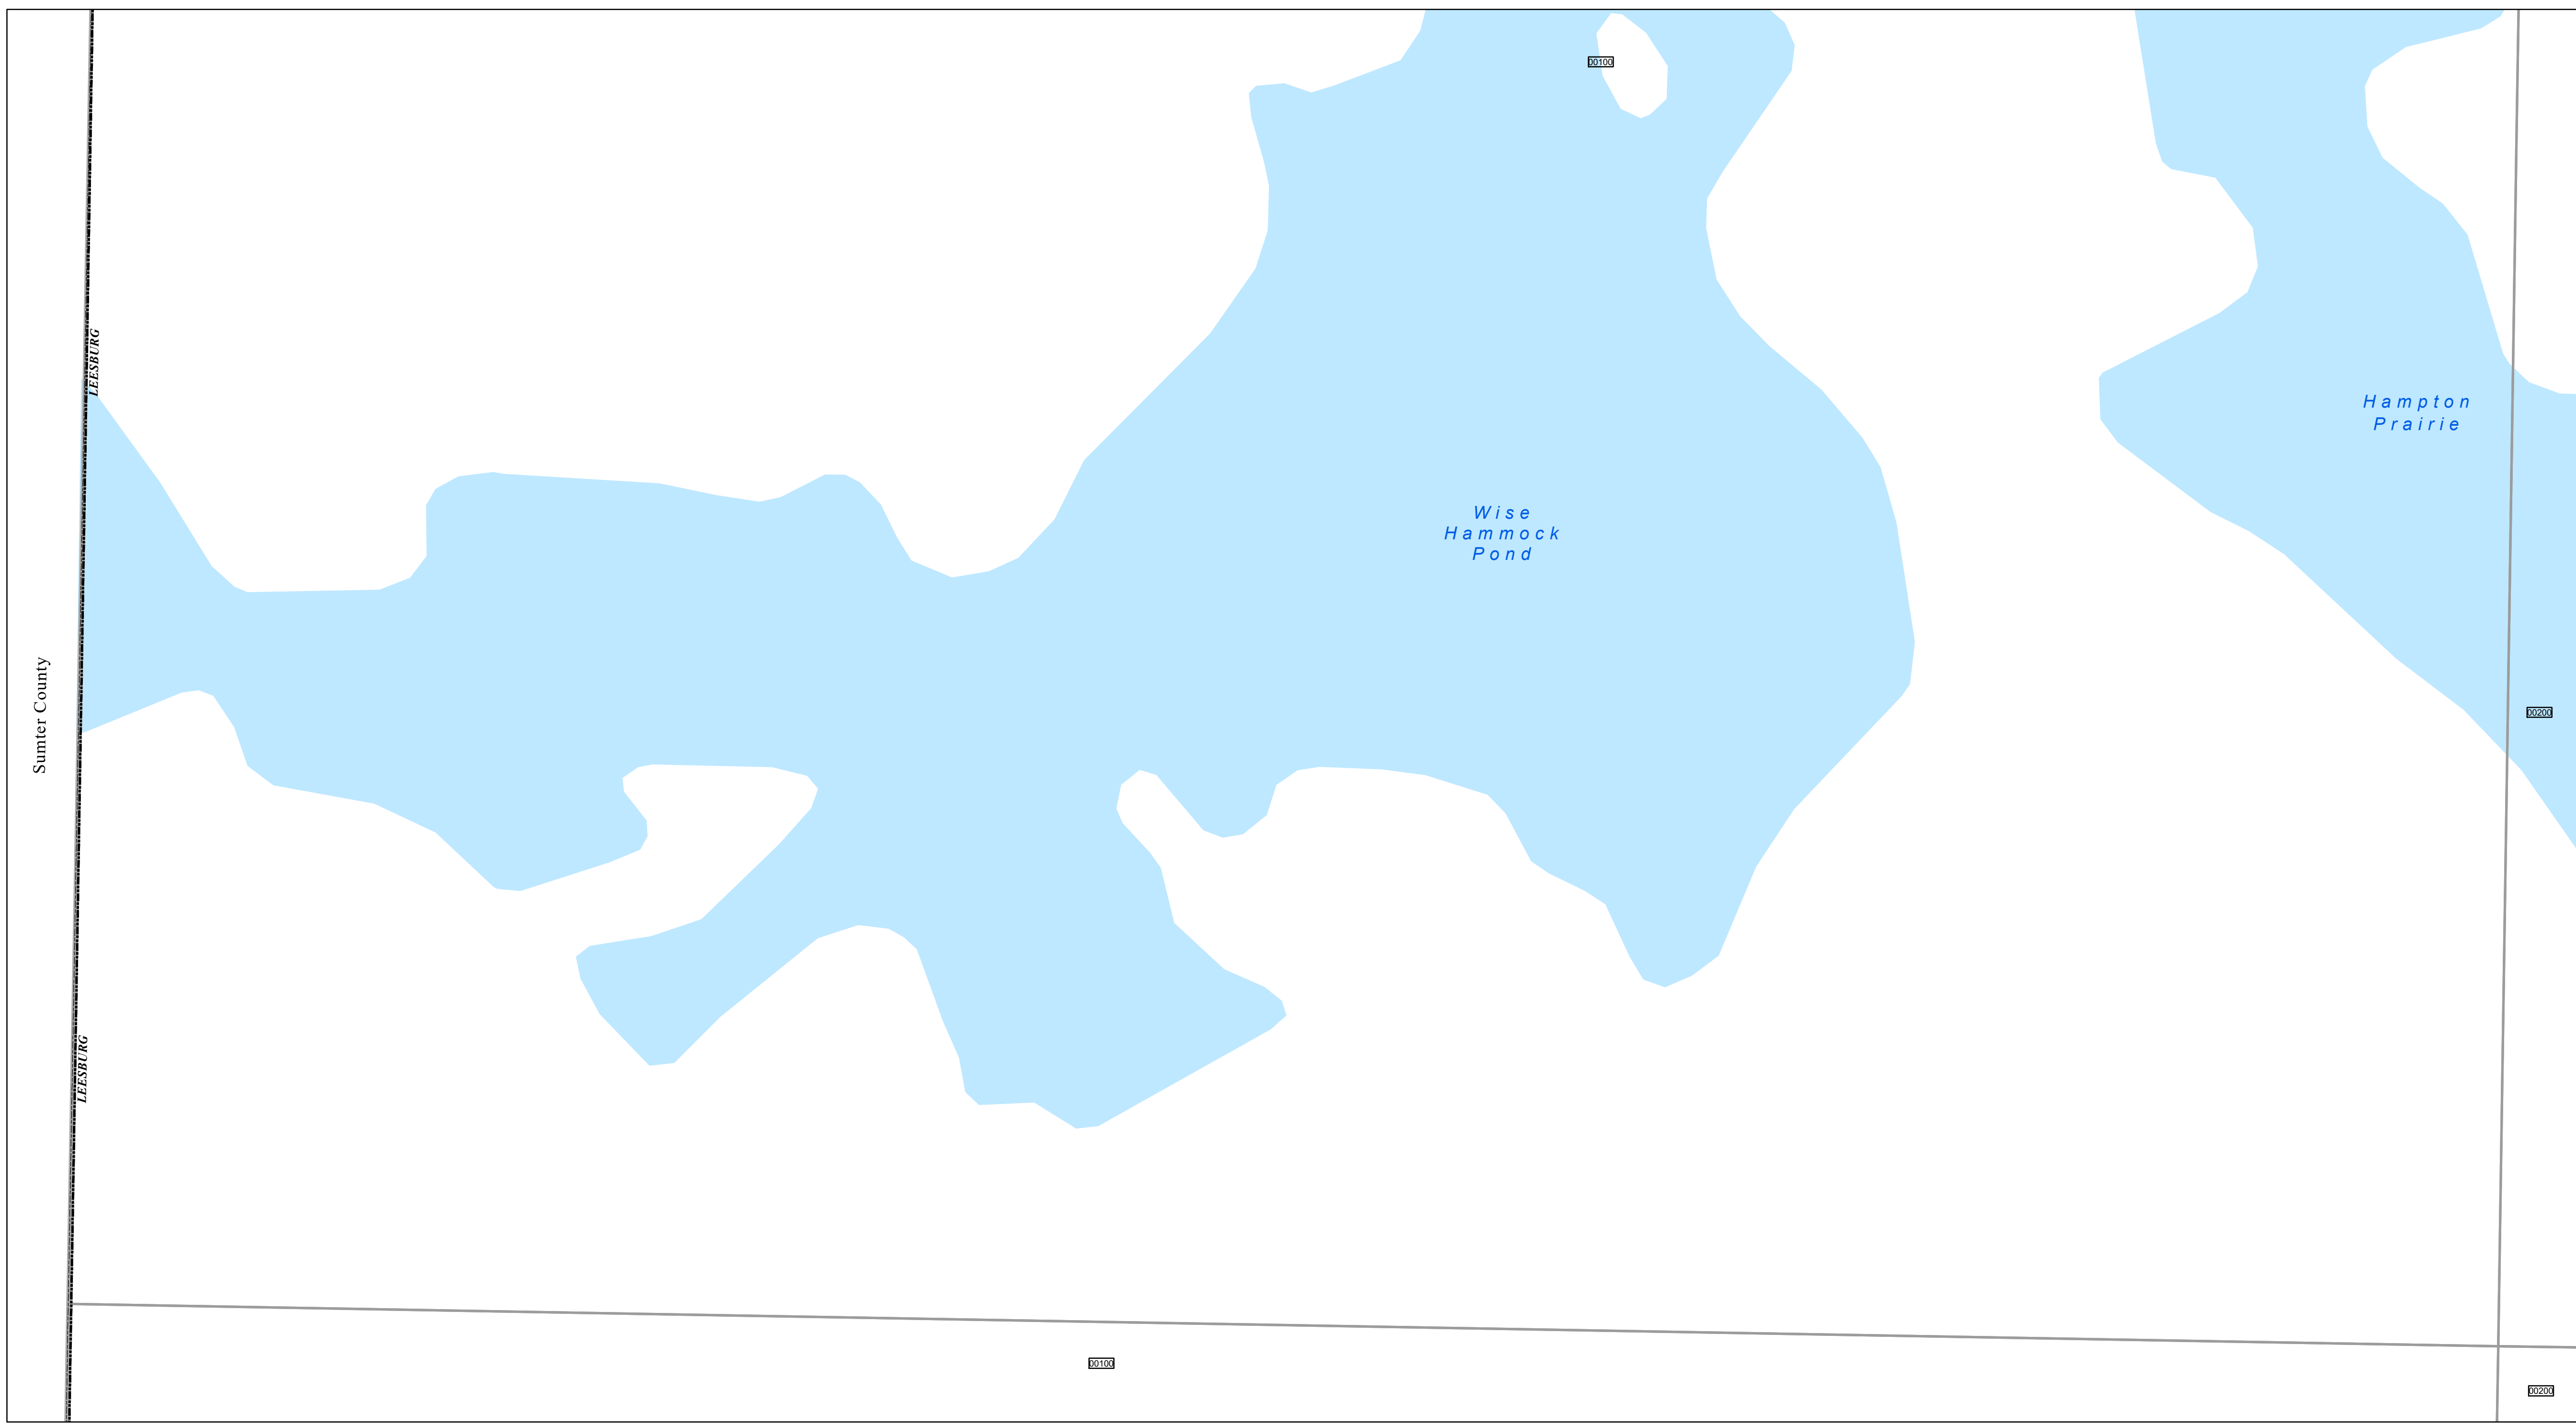

www.lakecopropappr.com
CAREY BAKER
LAKE COUNTY PROPERTY APPRAISER
320 W. MAIN STREET
TAVARES, FLORIDA 32778

Sumter County

LEESBURG

Wise Hammock Pond

Hampton Prairie

- Tax Parcels
- Subdivision Lots
- Subdivision Blocks
- Subdivision Boundaries
- Easements
- Right of Way
- City Limits
- Lakes
- Government Lots
- Section Lines
- County Boundary

ASSESSMENT MAP
LAKE COUNTY, FLORIDA
Coordinate System: NAD 1983 HARN StatePlane Florida East FIPS 0901 Feet

T20-R24-Sec19 S1/2
Date: 1/20/2020