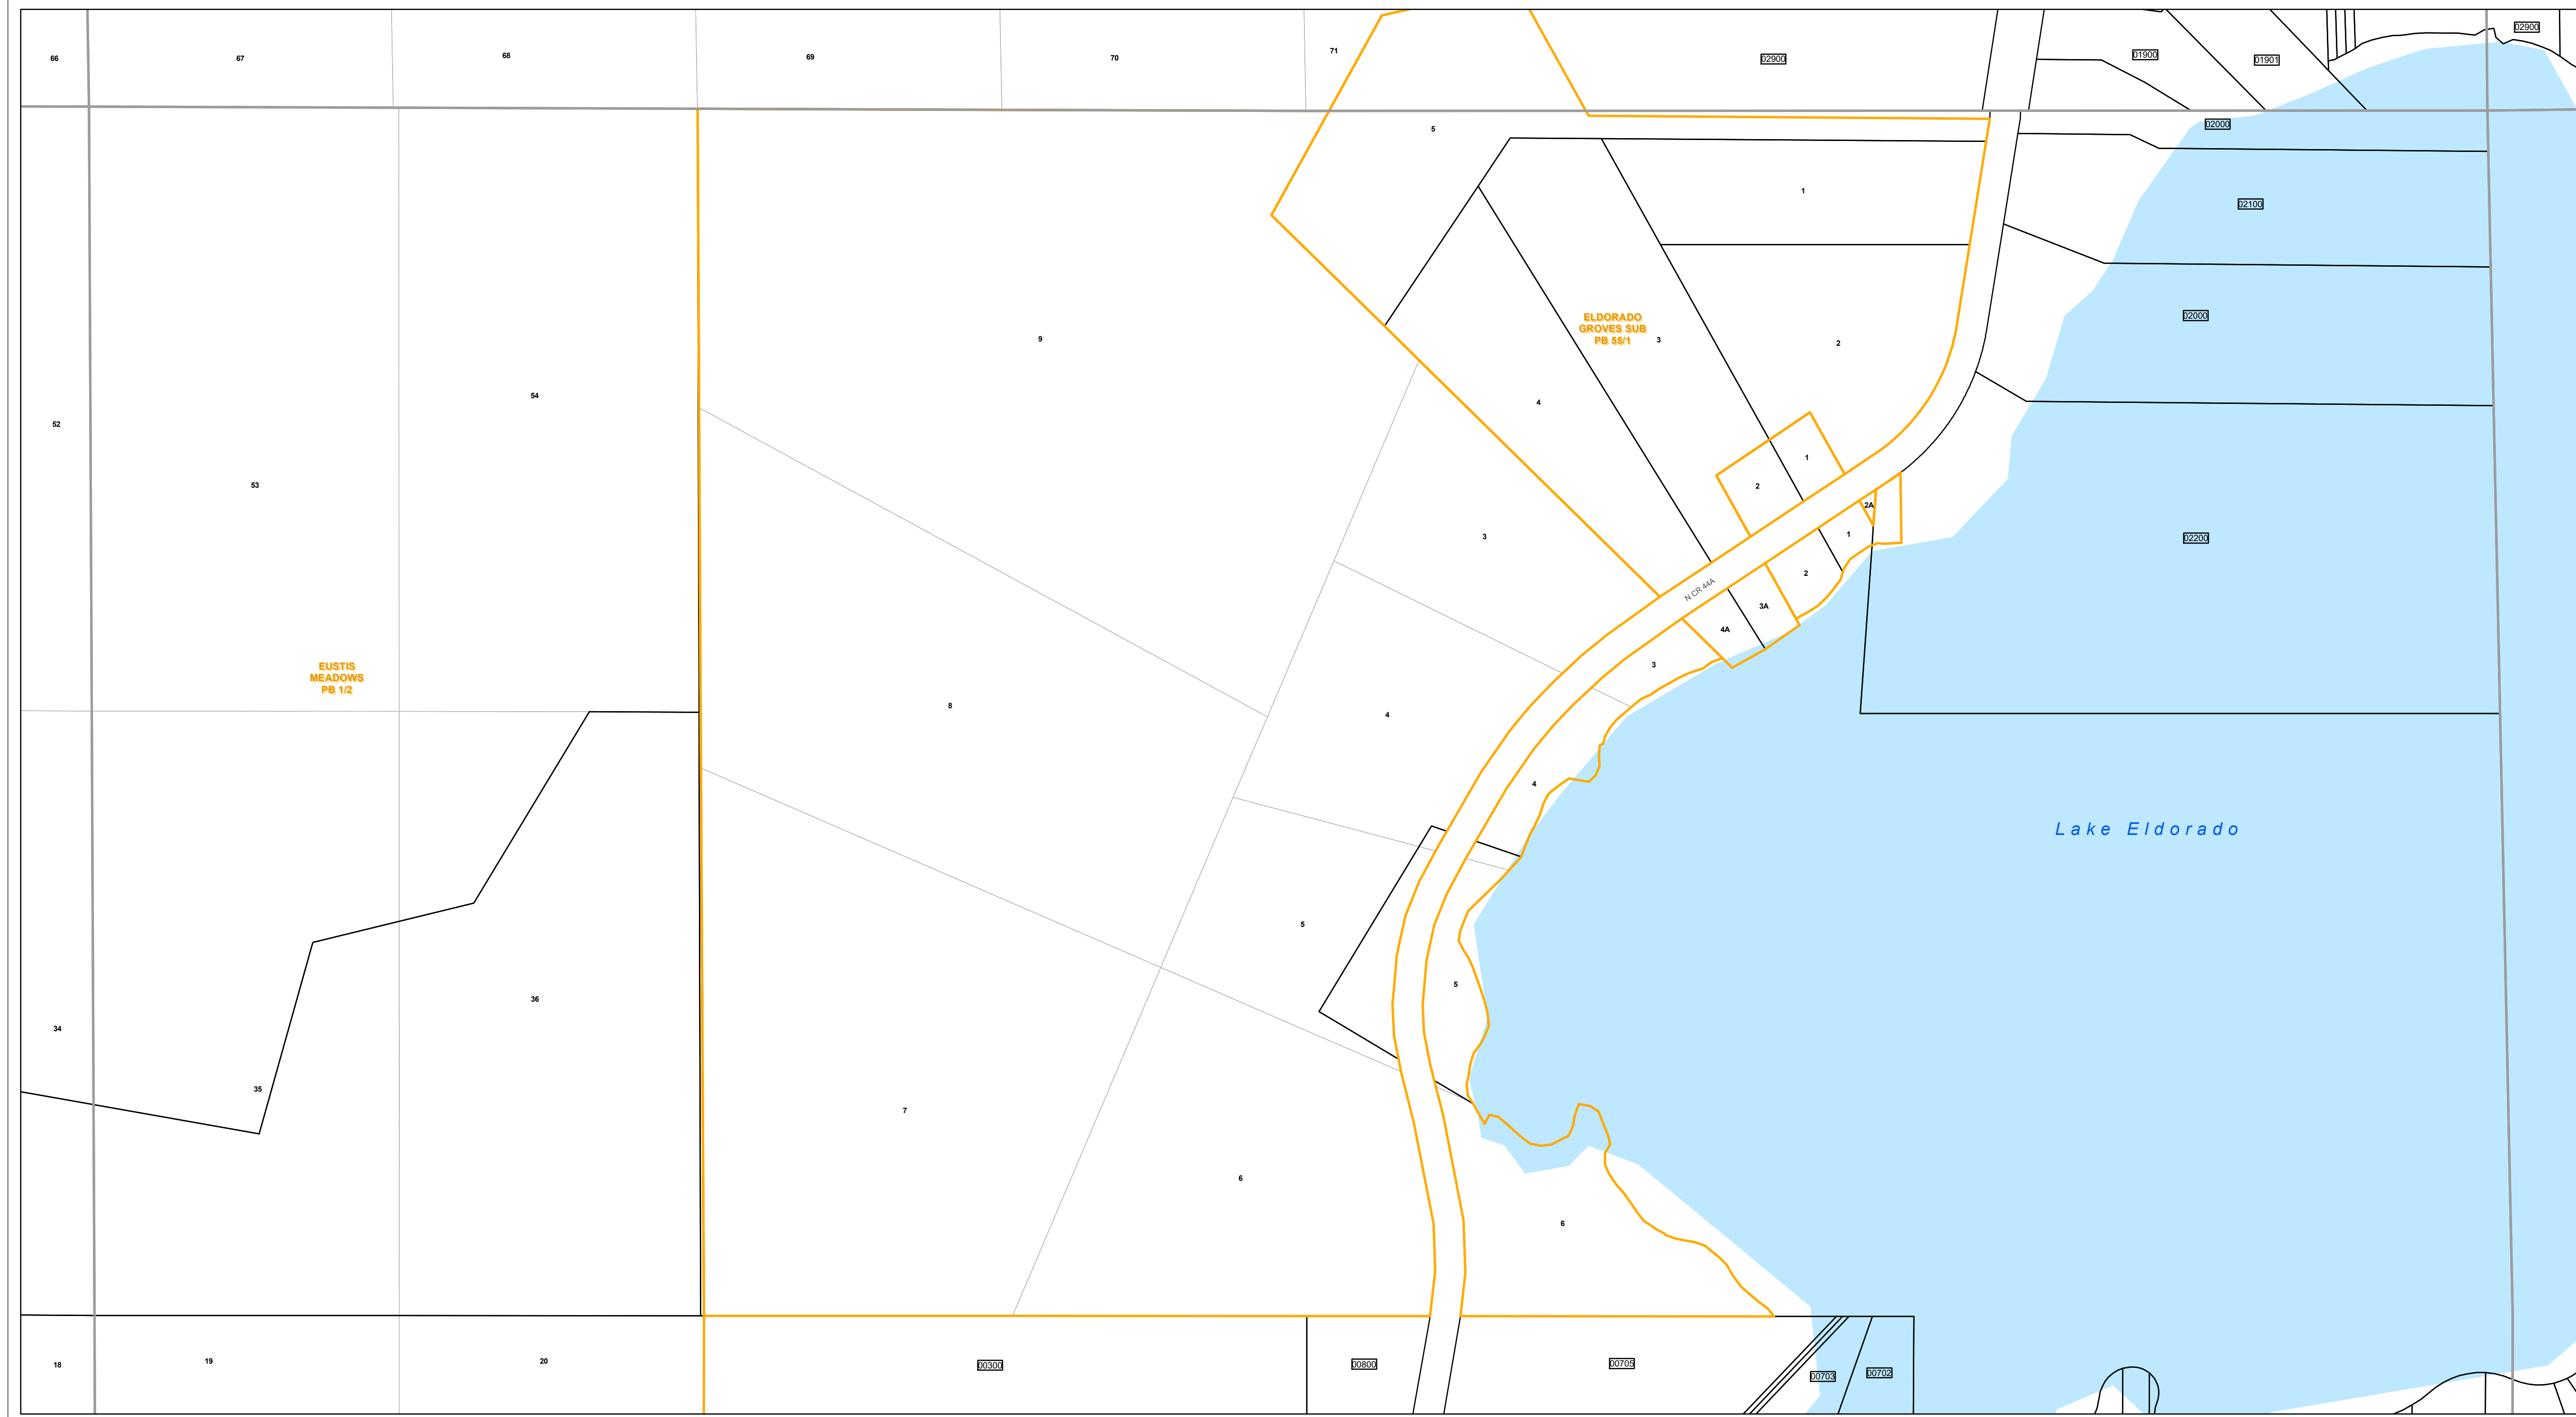

www.lakecopropappr.com
CAREY BAKER
LAKE COUNTY PROPERTY APPRAISER
320 W. MAIN STREET
TAVARES, FLORIDA 32778

Lake Eldorado

ASSESSMENT MAP
LAKE COUNTY, FLORIDA
Coordinate System: NAD 1983 HARN StatePlane Florida East FIPS 0901 Feet

T18-R27-Sec32 N1/2
Date: 1/20/2020

Path: \\lakegov\bcclcgis\Workgroups\PropertyAppraiser\TaxMaps\2019\TaxMap_HalfSectionAerial_Updated.mxd