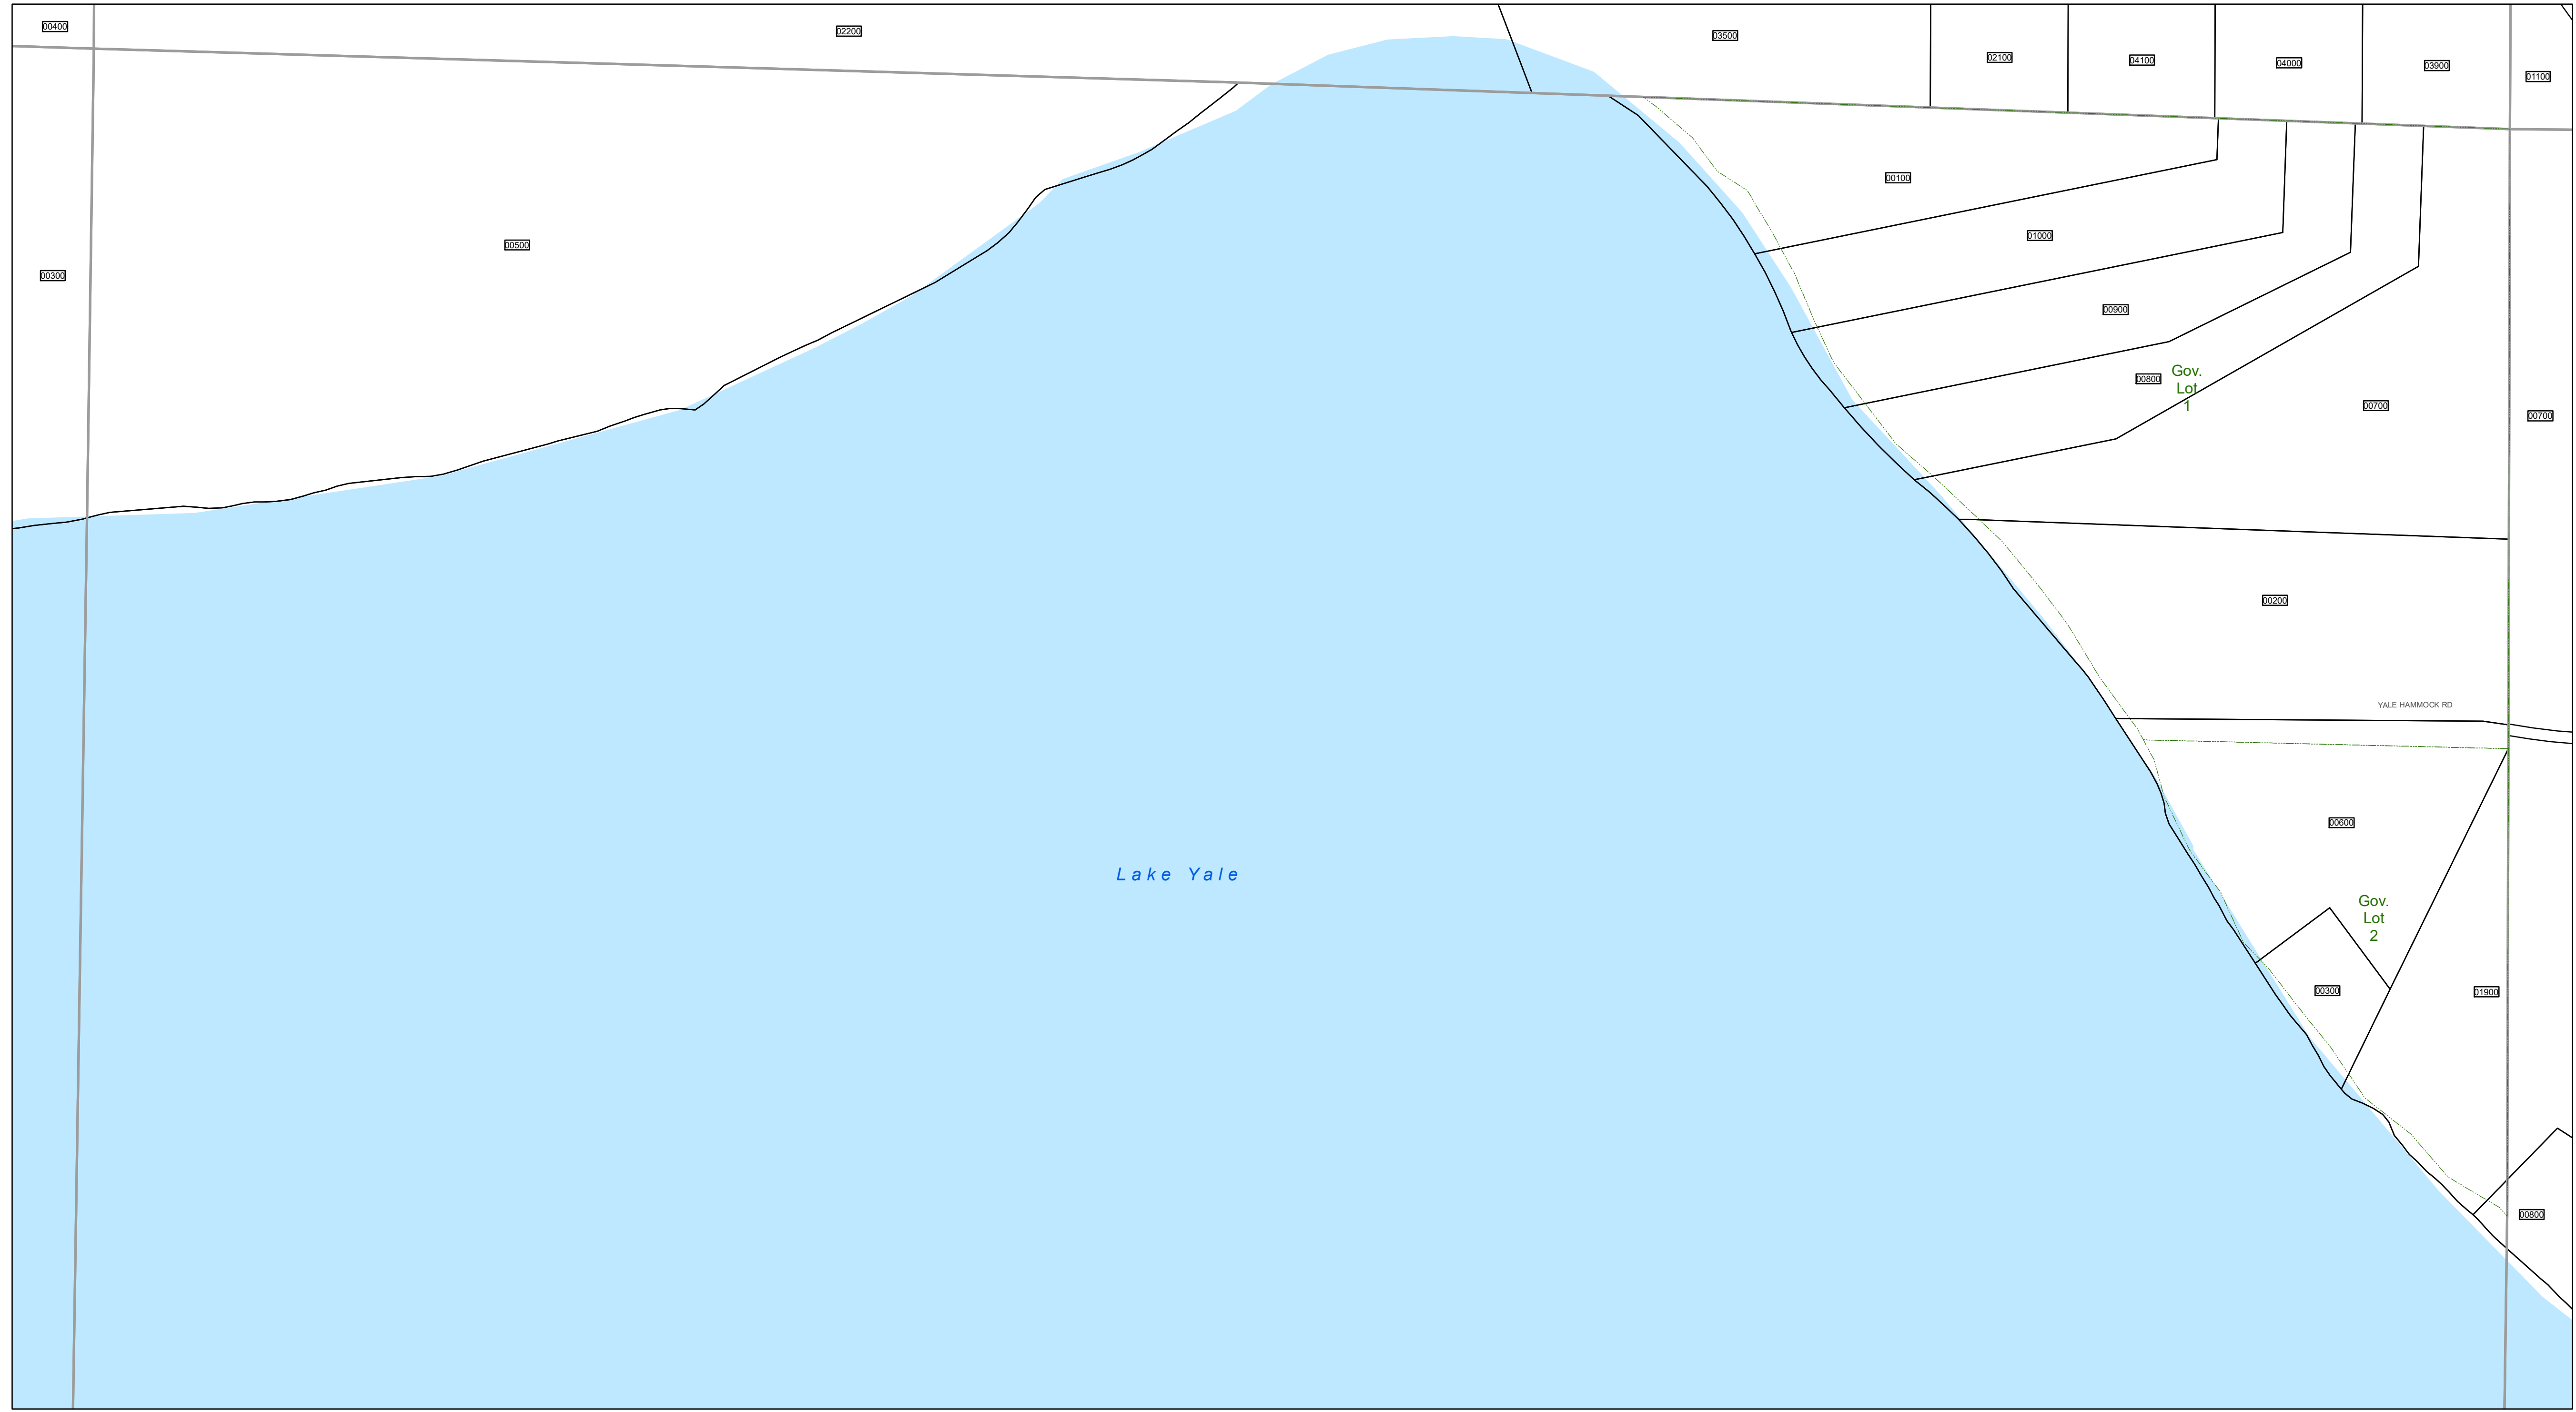

www.lakecopropappr.com
CAREY BAKER
LAKE COUNTY PROPERTY APPRAISER
320 W. MAIN STREET
TAVARES, FLORIDA 32778

Lake Yale

YALE HAMMOCK RD

Path: \\lakegov\bc\logis\Workgroups\PropertyAppraiser\TaxMaps\2019\TaxMap_HalfSectionAerial_Updated.mxd

- Tax Parcels
- Subdivision Lots
- Subdivision Blocks
- Subdivision Boundaries
- Easements
- Right of Way
- City Limits
- Lakes
- Government Lots
- Section Lines
- County Boundary

ASSESSMENT MAP
LAKE COUNTY, FLORIDA
Coordinate System: NAD 1983 HARN StatePlane Florida East FIPS 0901 Feet

T18-R26-Sec17 N1/2
Date: 1/20/2020