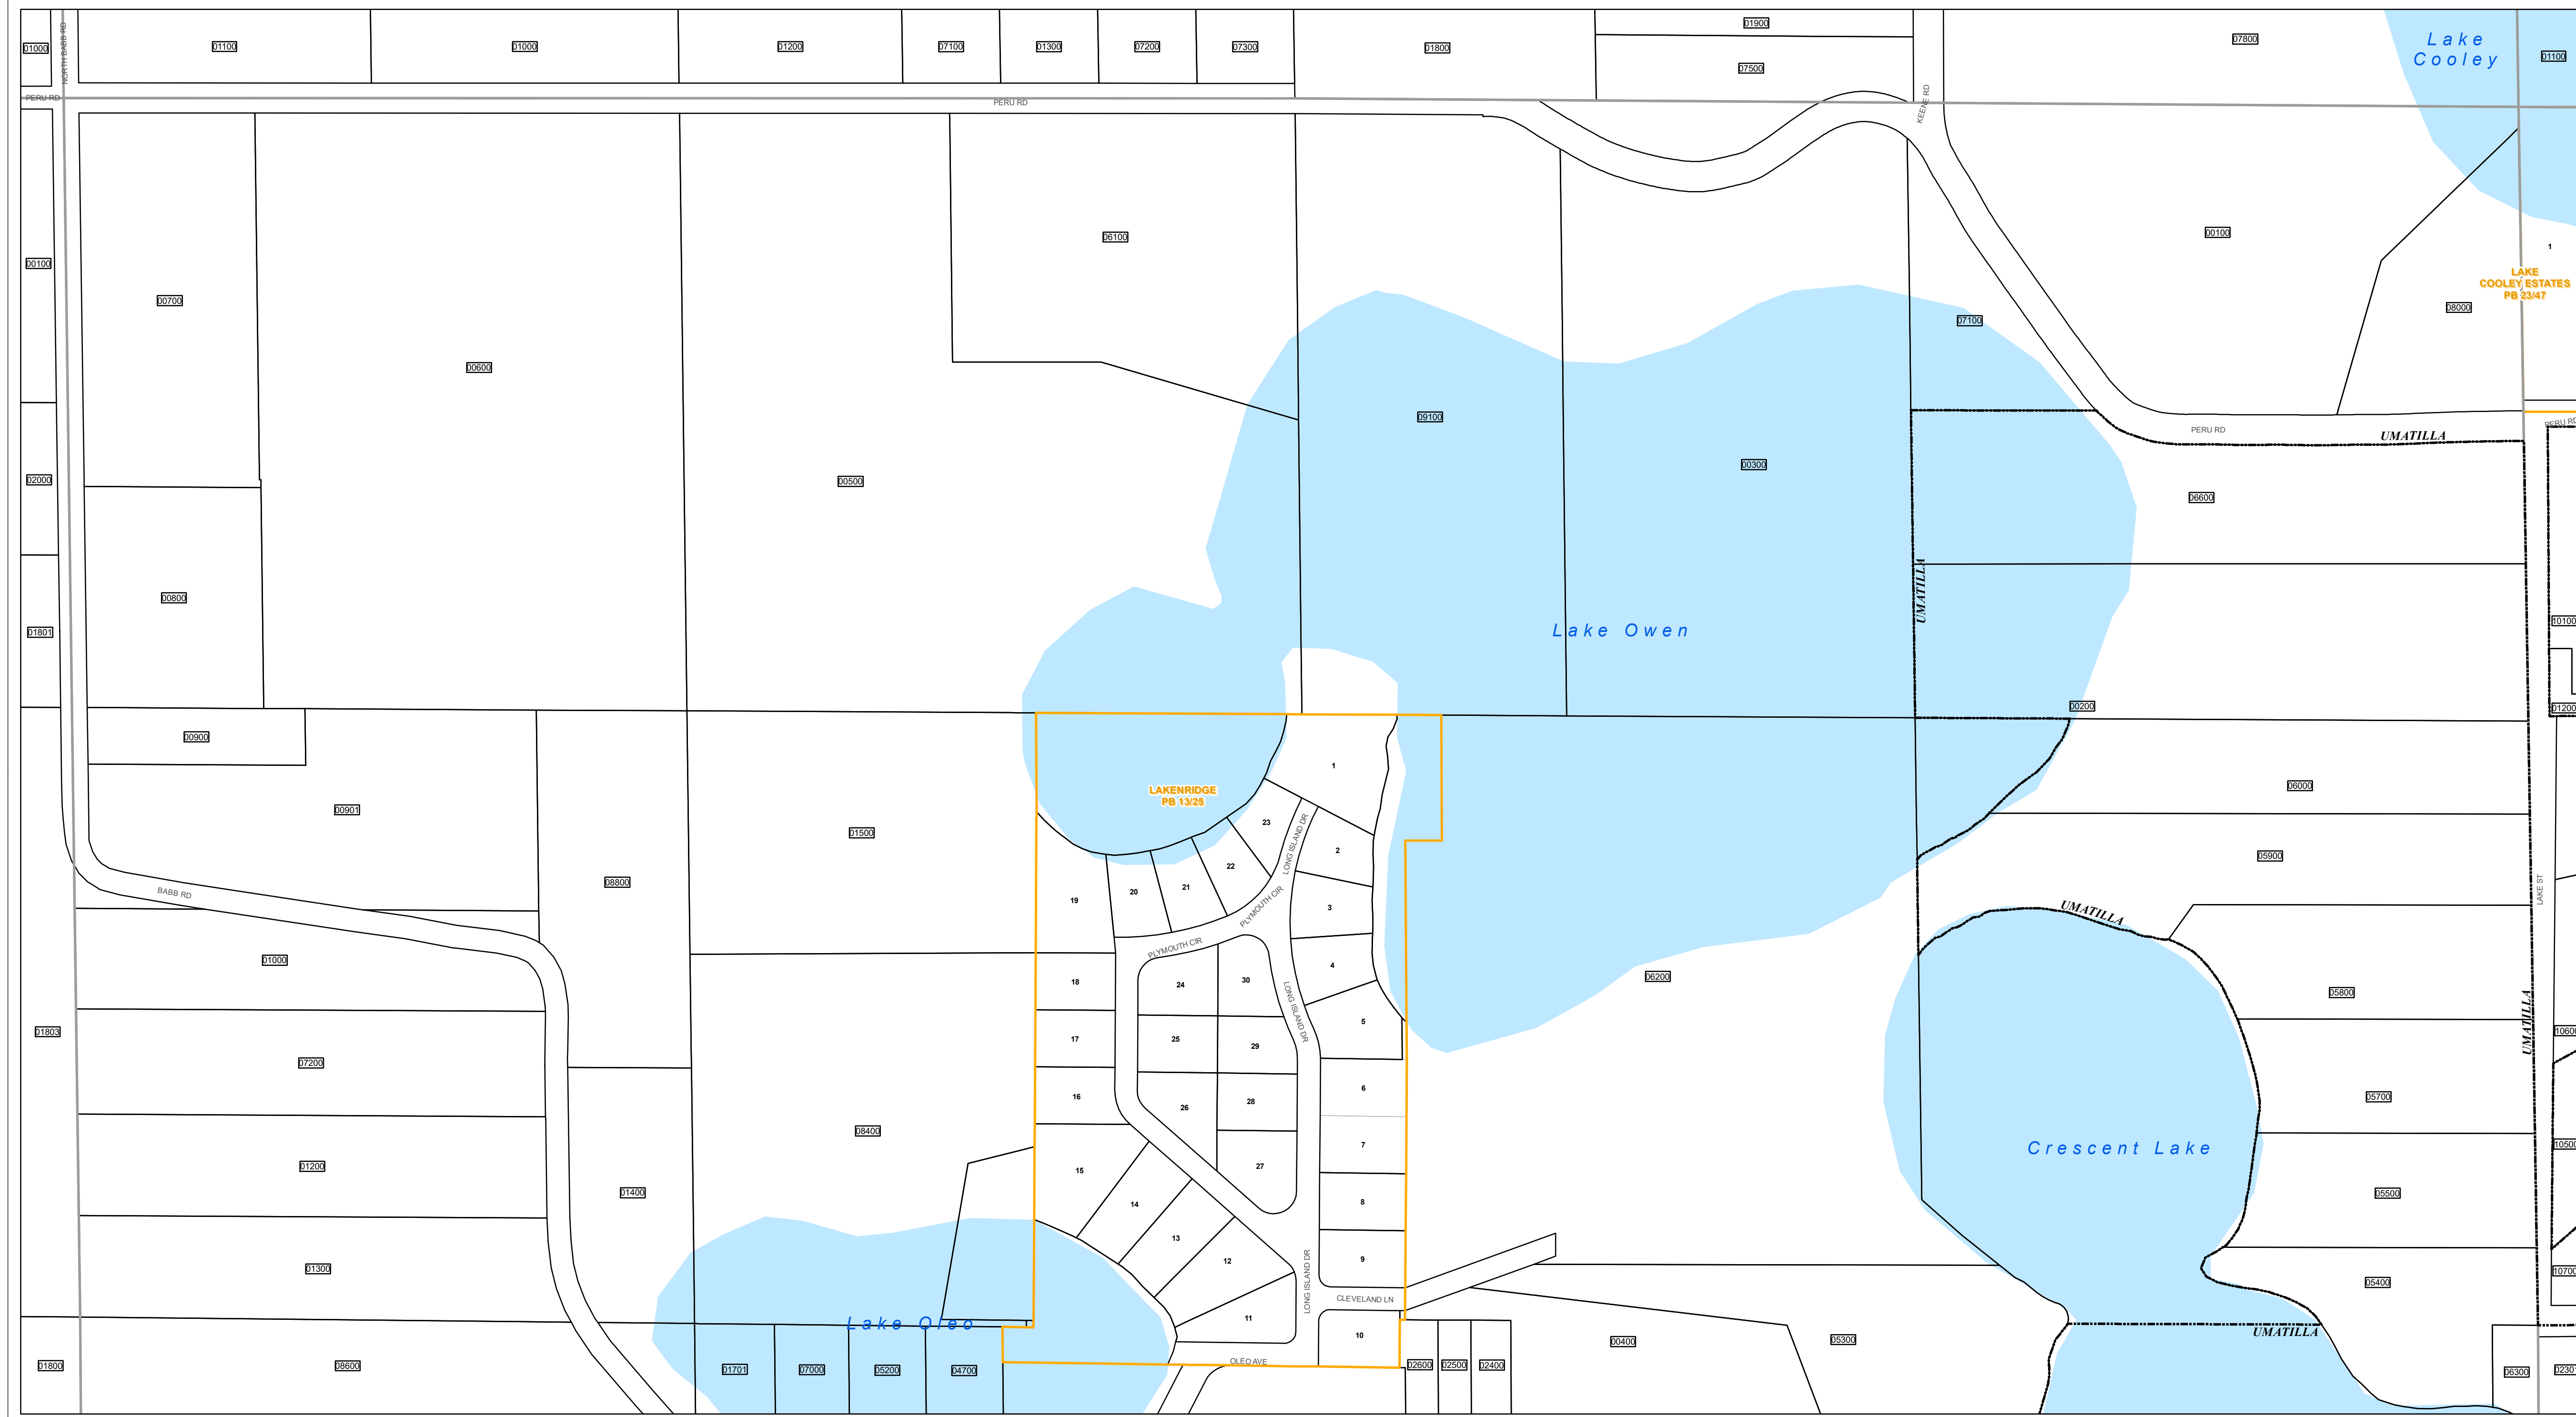

www.lakecoprappr.com
CAREY BAKER
LAKE COUNTY PROPERTY APPRAISER
320 W. MAIN STREET
TAVARES, FLORIDA 32778

ASSESSMENT MAP
LAKE COUNTY, FLORIDA
Coordinate System: NAD 1983 HARN StatePlane Florida East FIPS 0901 Feet

T18-R26-Sec11 N1/2
Date: 1/20/2020