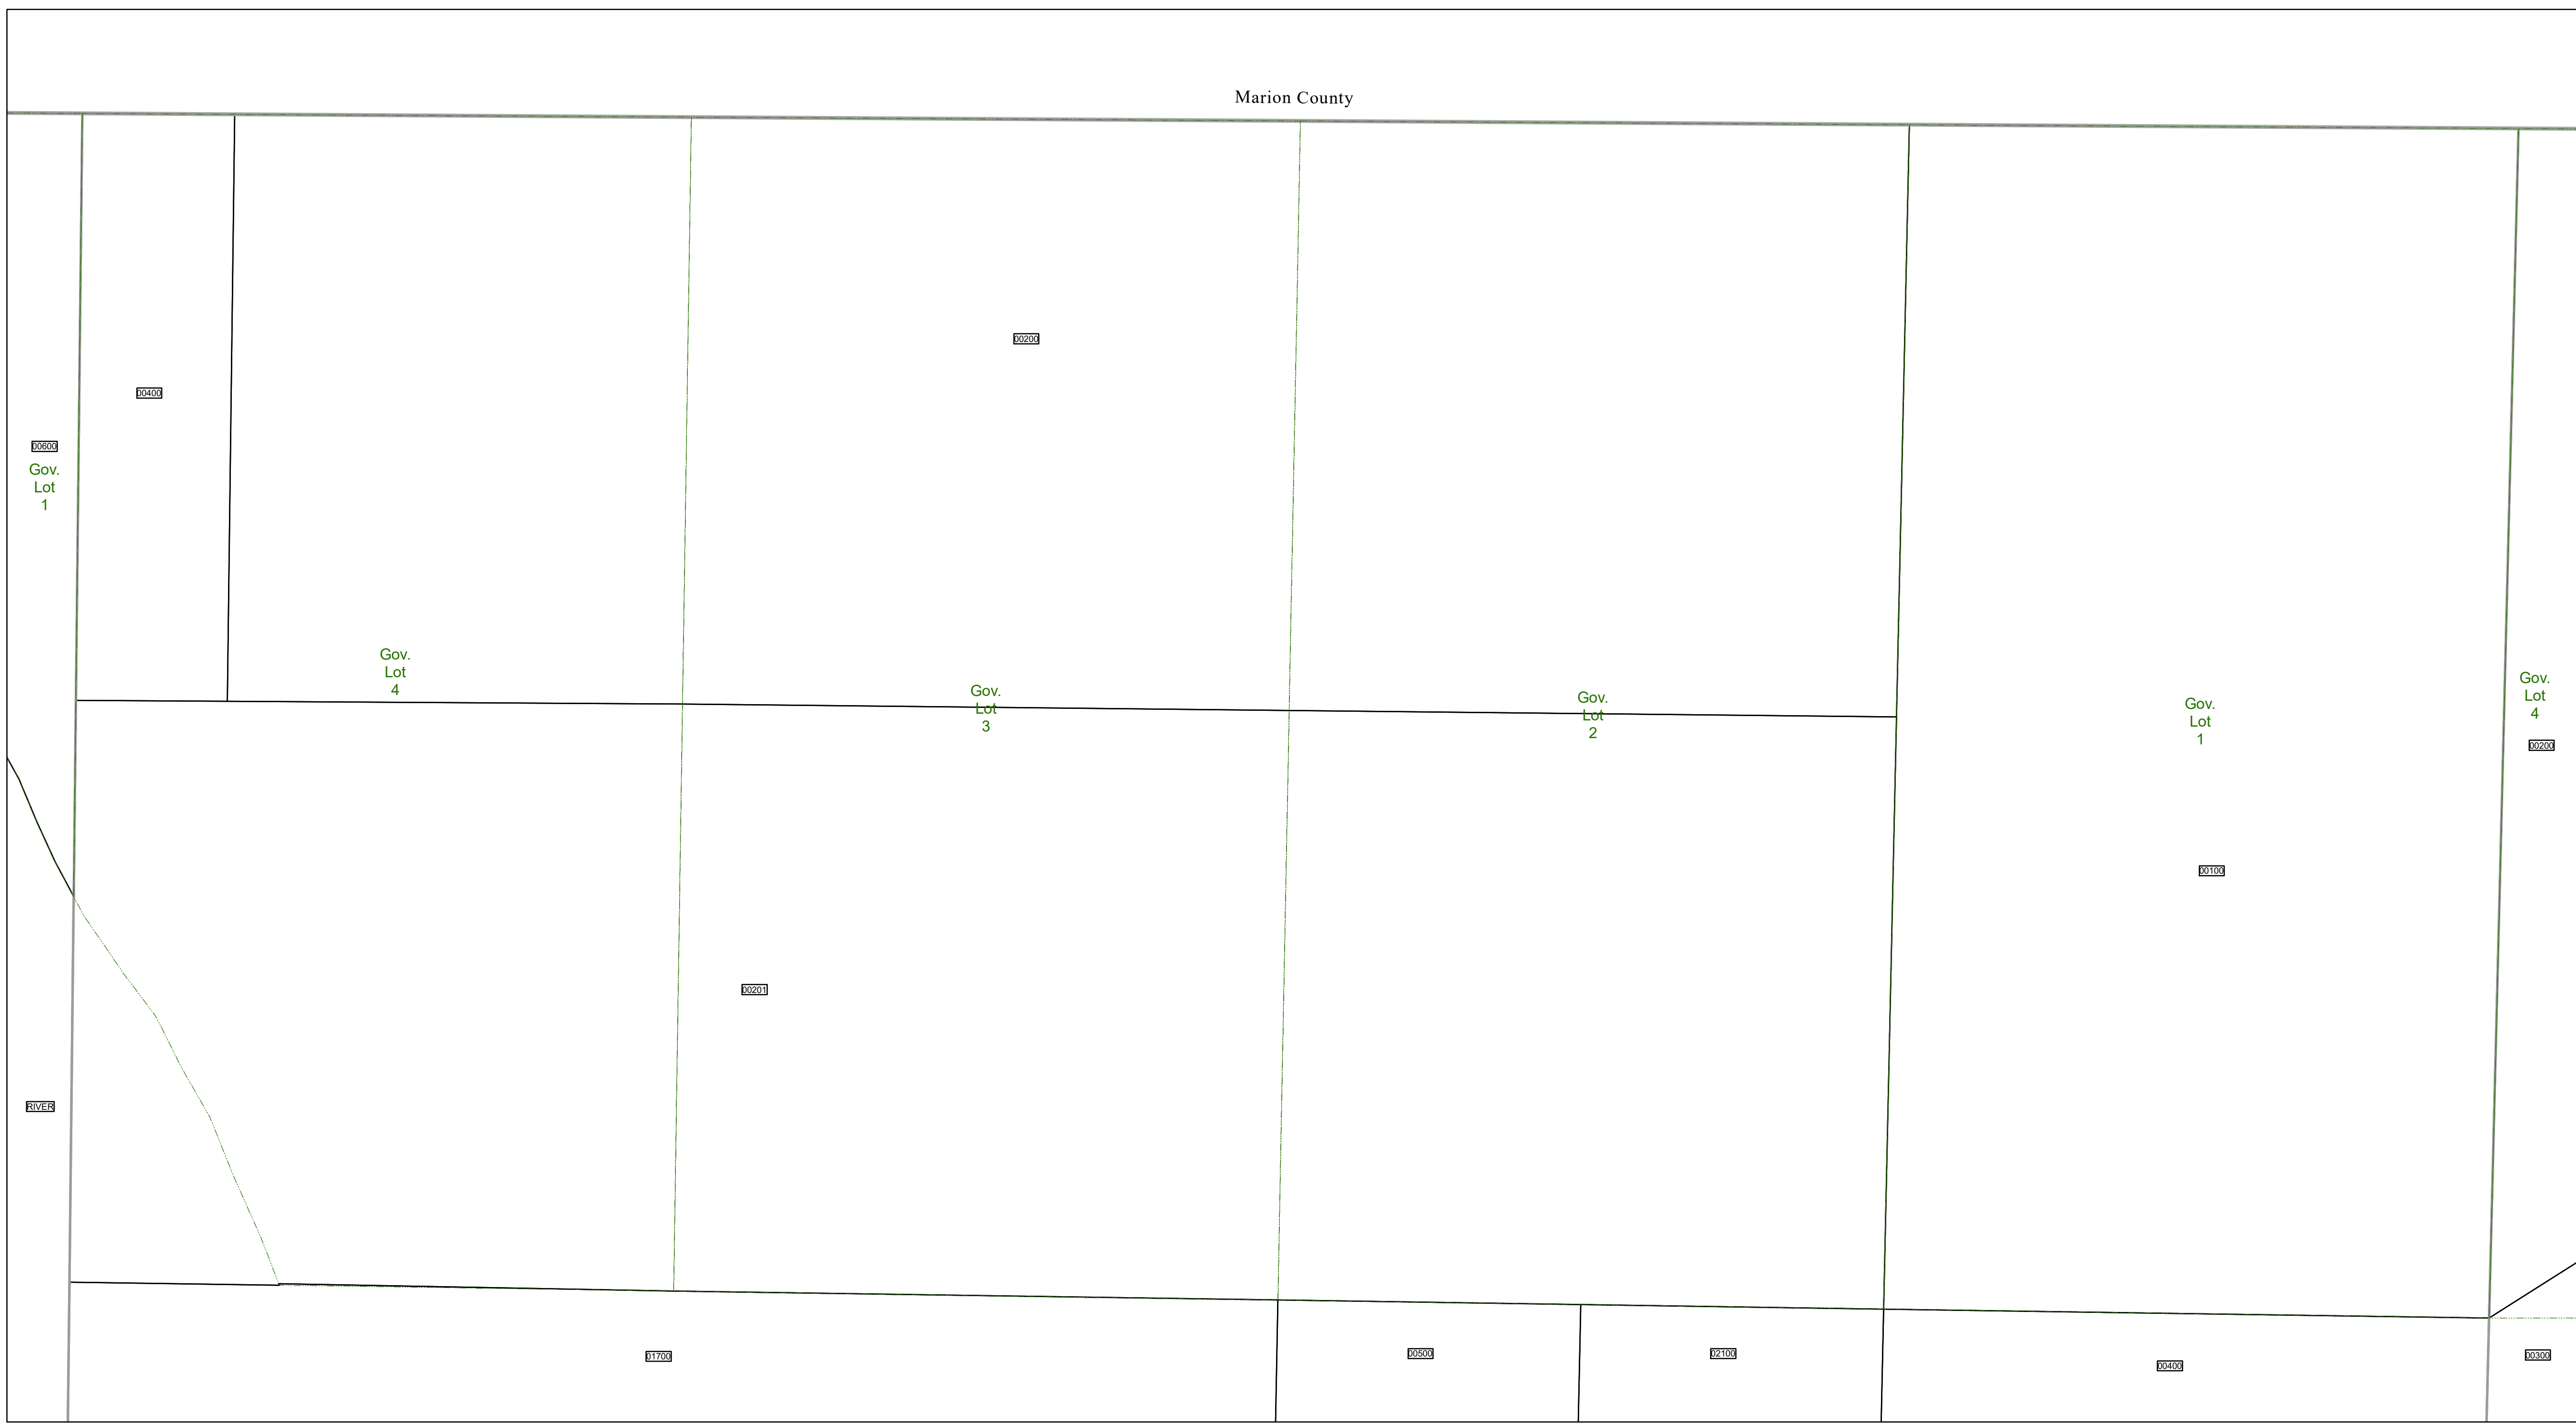

www.lakecopropappr.com
CAREY BAKER
LAKE COUNTY PROPERTY APPRAISER
320 W. MAIN STREET
TAVARES, FLORIDA 32778

Marion County

ASSESSMENT MAP
LAKE COUNTY, FLORIDA

Coordinate System: NAD 1983 HARN StatePlane Florida East FIPS 0901 Feet

T18-R25-Sec05 N1/2
Date: 1/20/2020