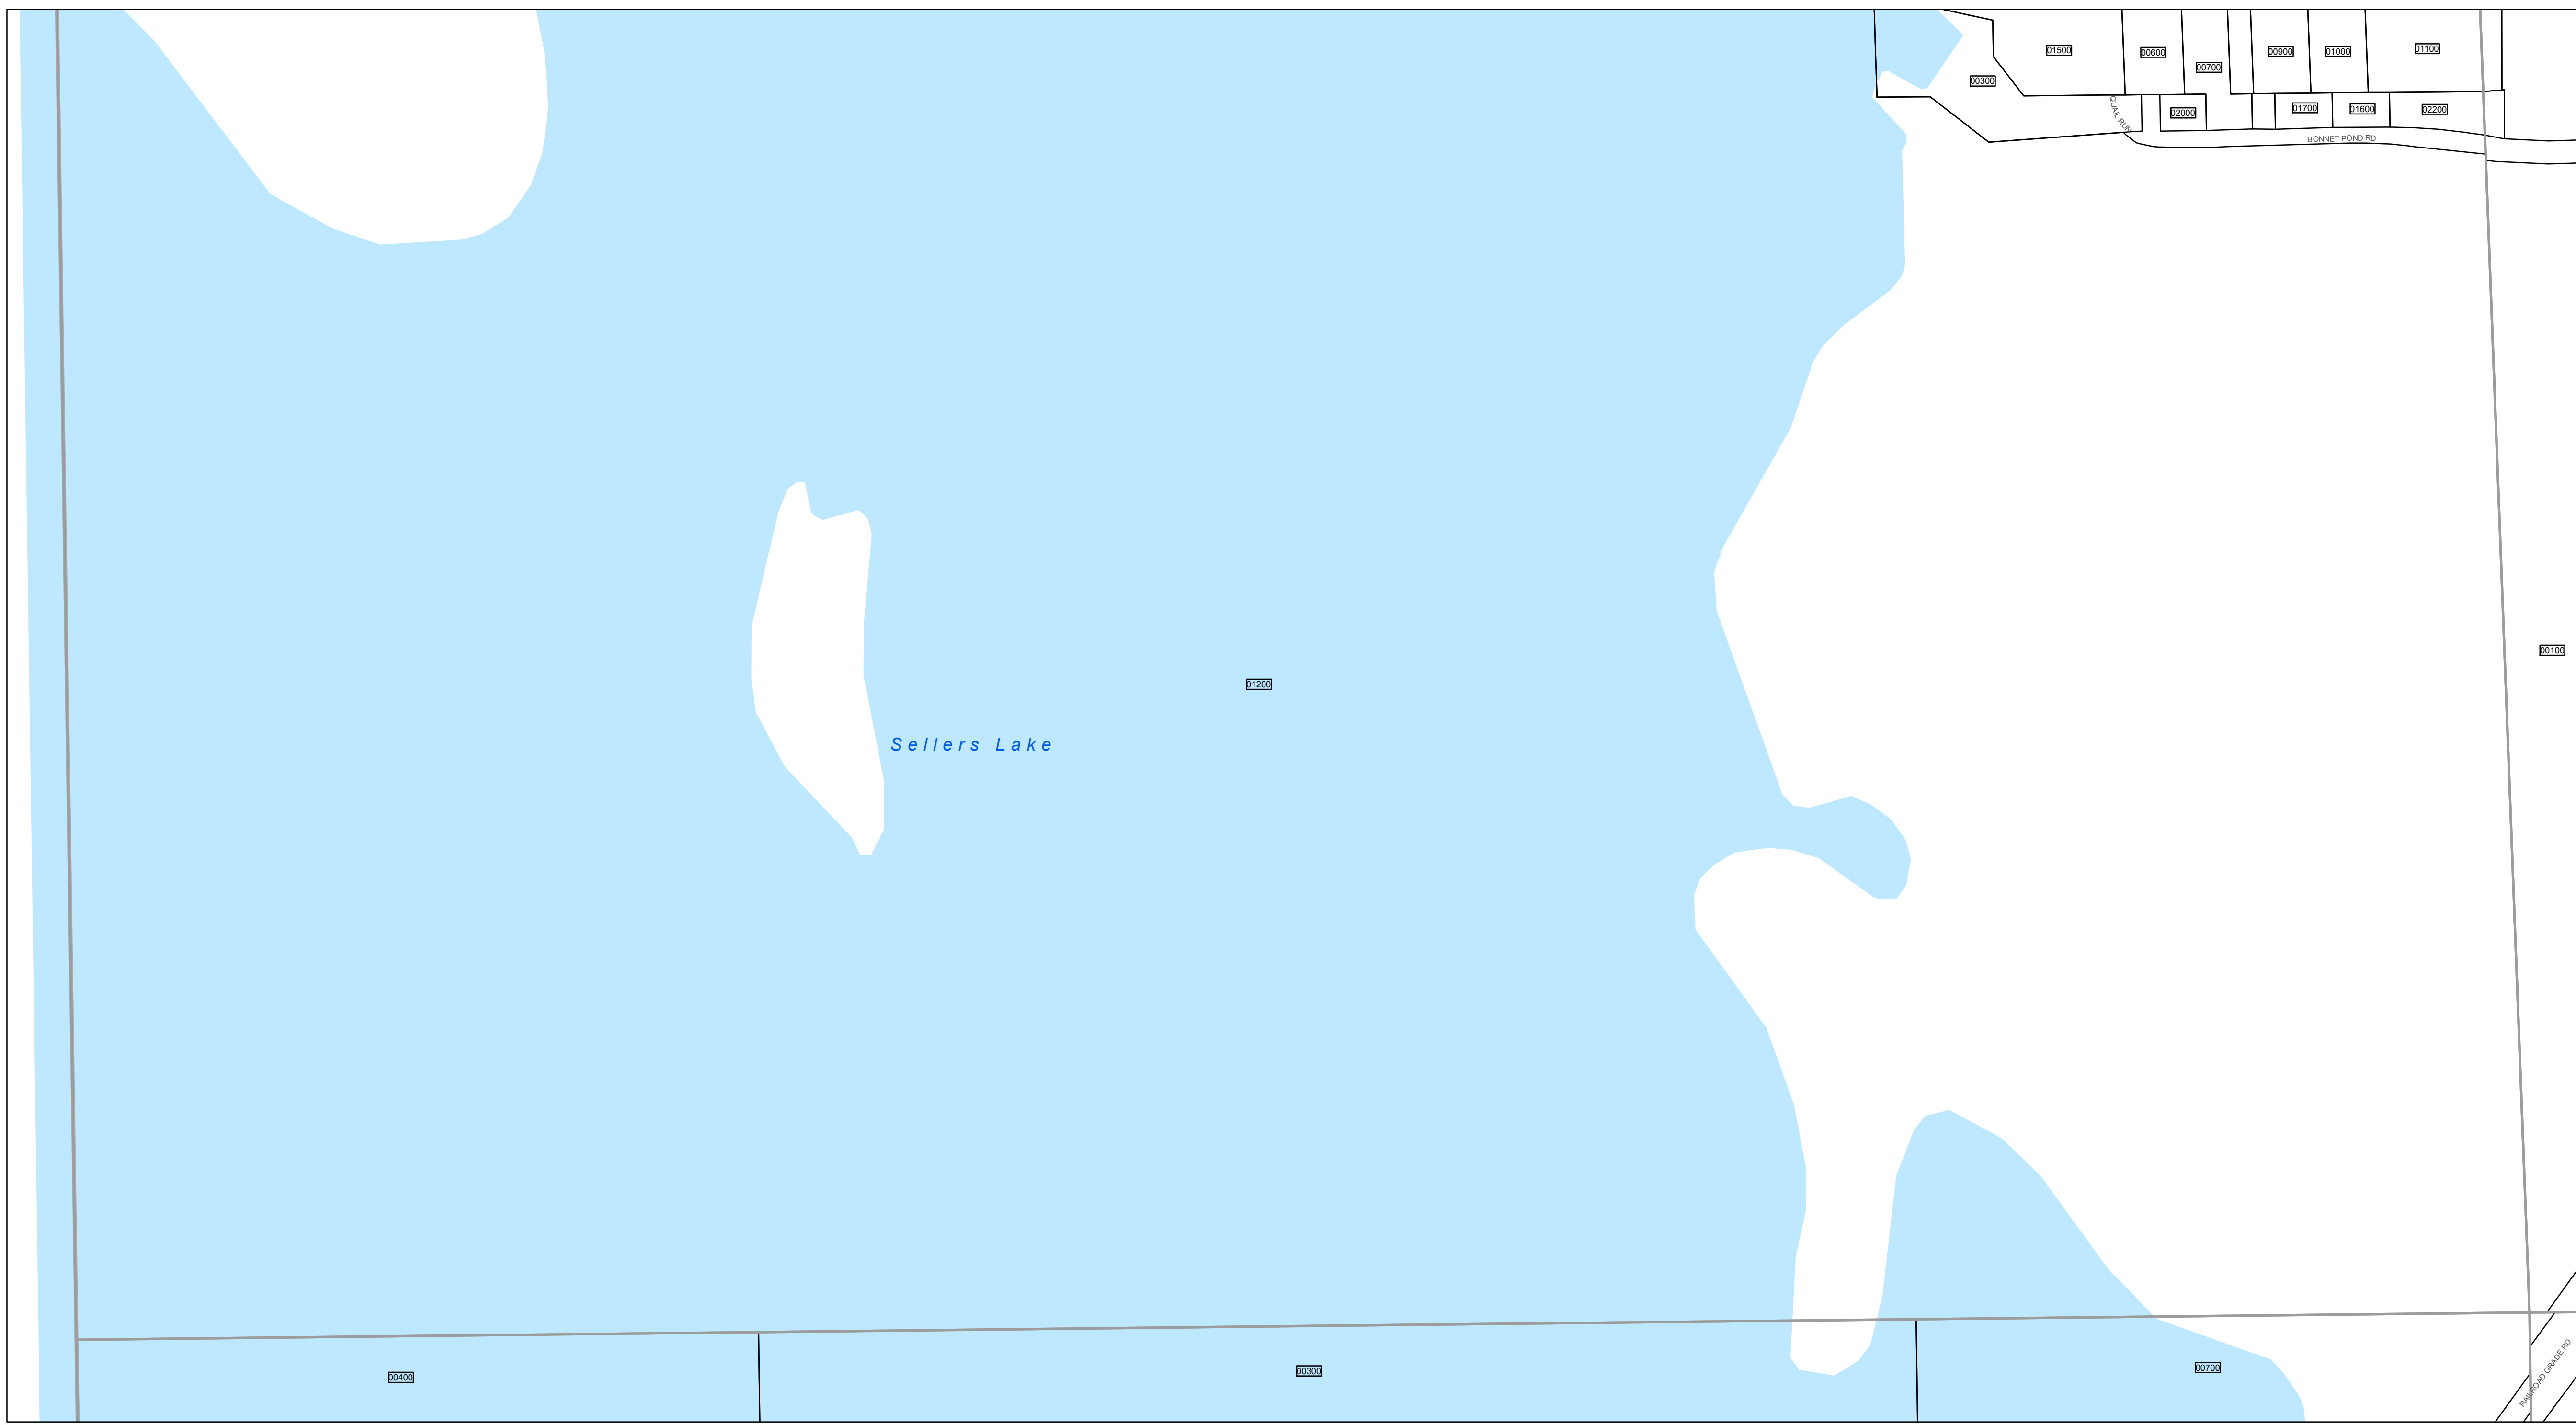

www.lakecopropappr.com
CAREY BAKER
LAKE COUNTY PROPERTY APPRAISER
320 W. MAIN STREET
TAVARES, FLORIDA 32778

ASSESSMENT MAP
LAKE COUNTY, FLORIDA
Coordinate System: NAD 1983 HARN StatePlane Florida East FIPS 0901 Feet

T16-R27-Sec07 S1/2
Date: 1/19/2020