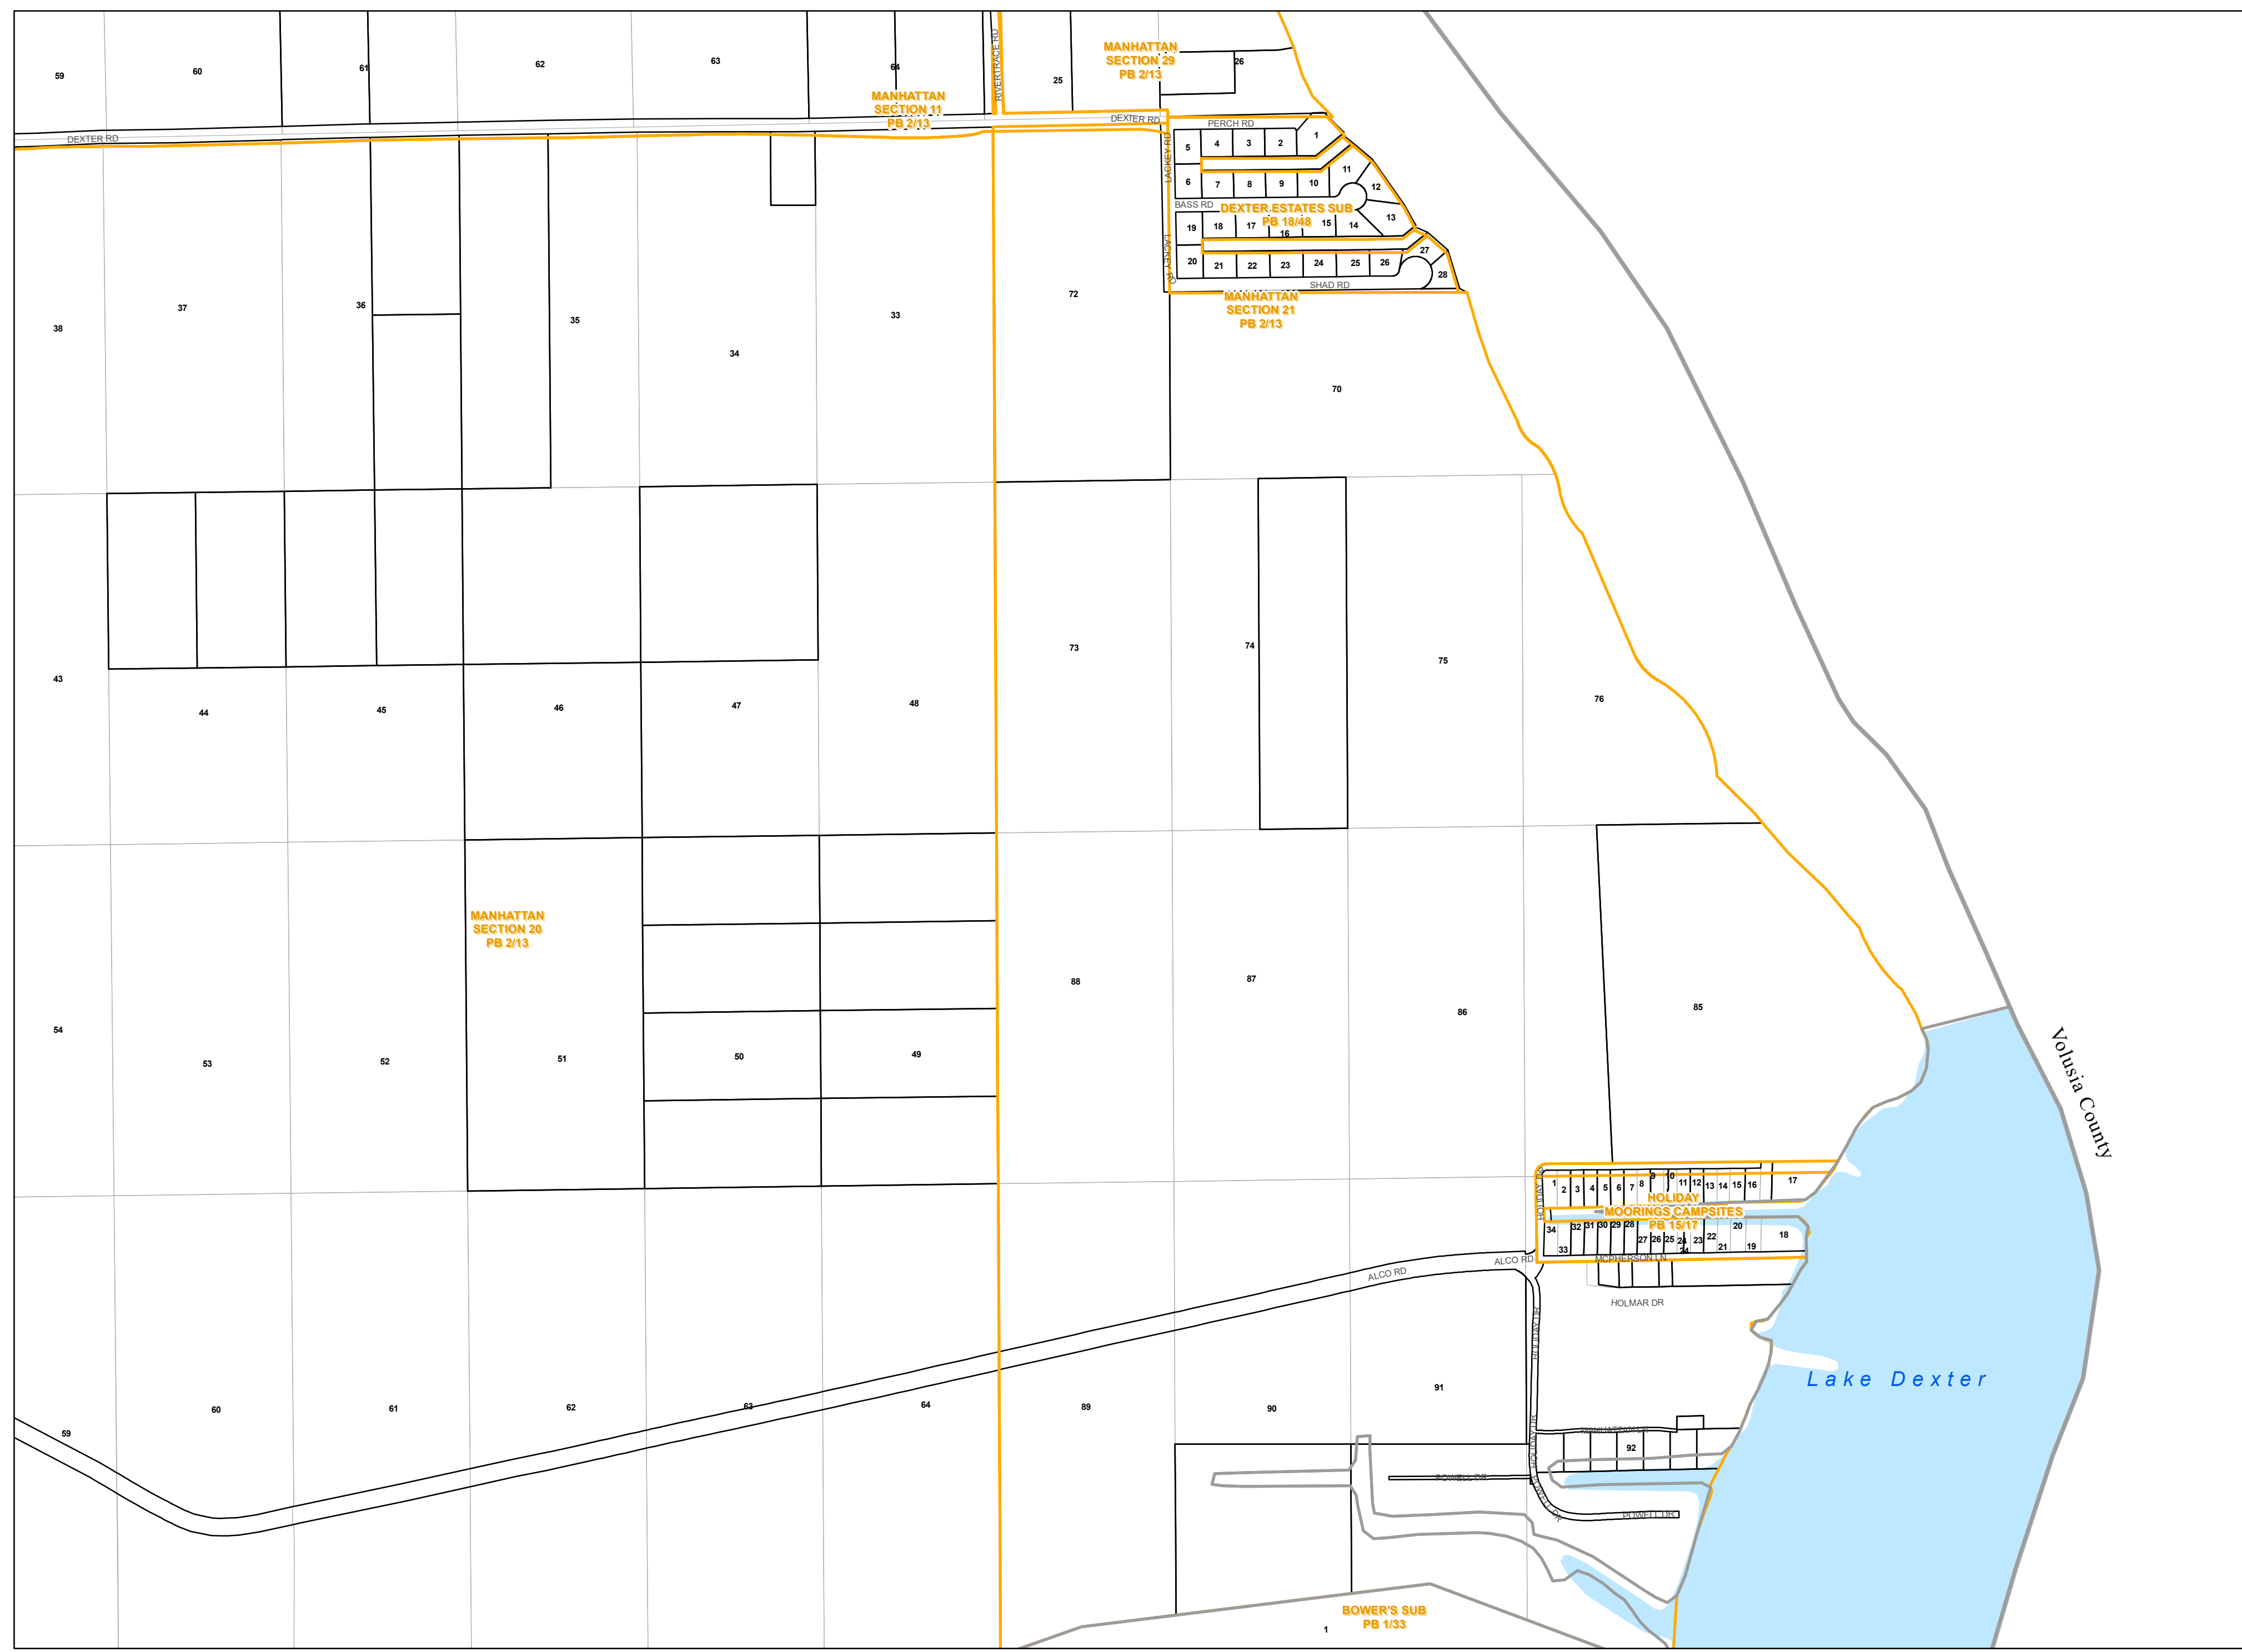

www.lakecopropappr.com
CAREY BAKER
LAKE COUNTY PROPERTY APPRAISER
320 W. MAIN STREET
TAVARES, FLORIDA 32778

Volusia County

Lake Dexter

Path: \\lakegov\bcclcgis\Workgroups\PropertyAppraiser\TaxMaps\2019\TaxMap_HalfSectionAerial_Updated.mxd

ASSESSMENT MAP
LAKE COUNTY, FLORIDA

0 200 400 Feet

Coordinate System: NAD 1983 HARN StatePlane Florida East FIPS 0901 Feet

T15-R27-Sec21M
Date: 1/19/2020