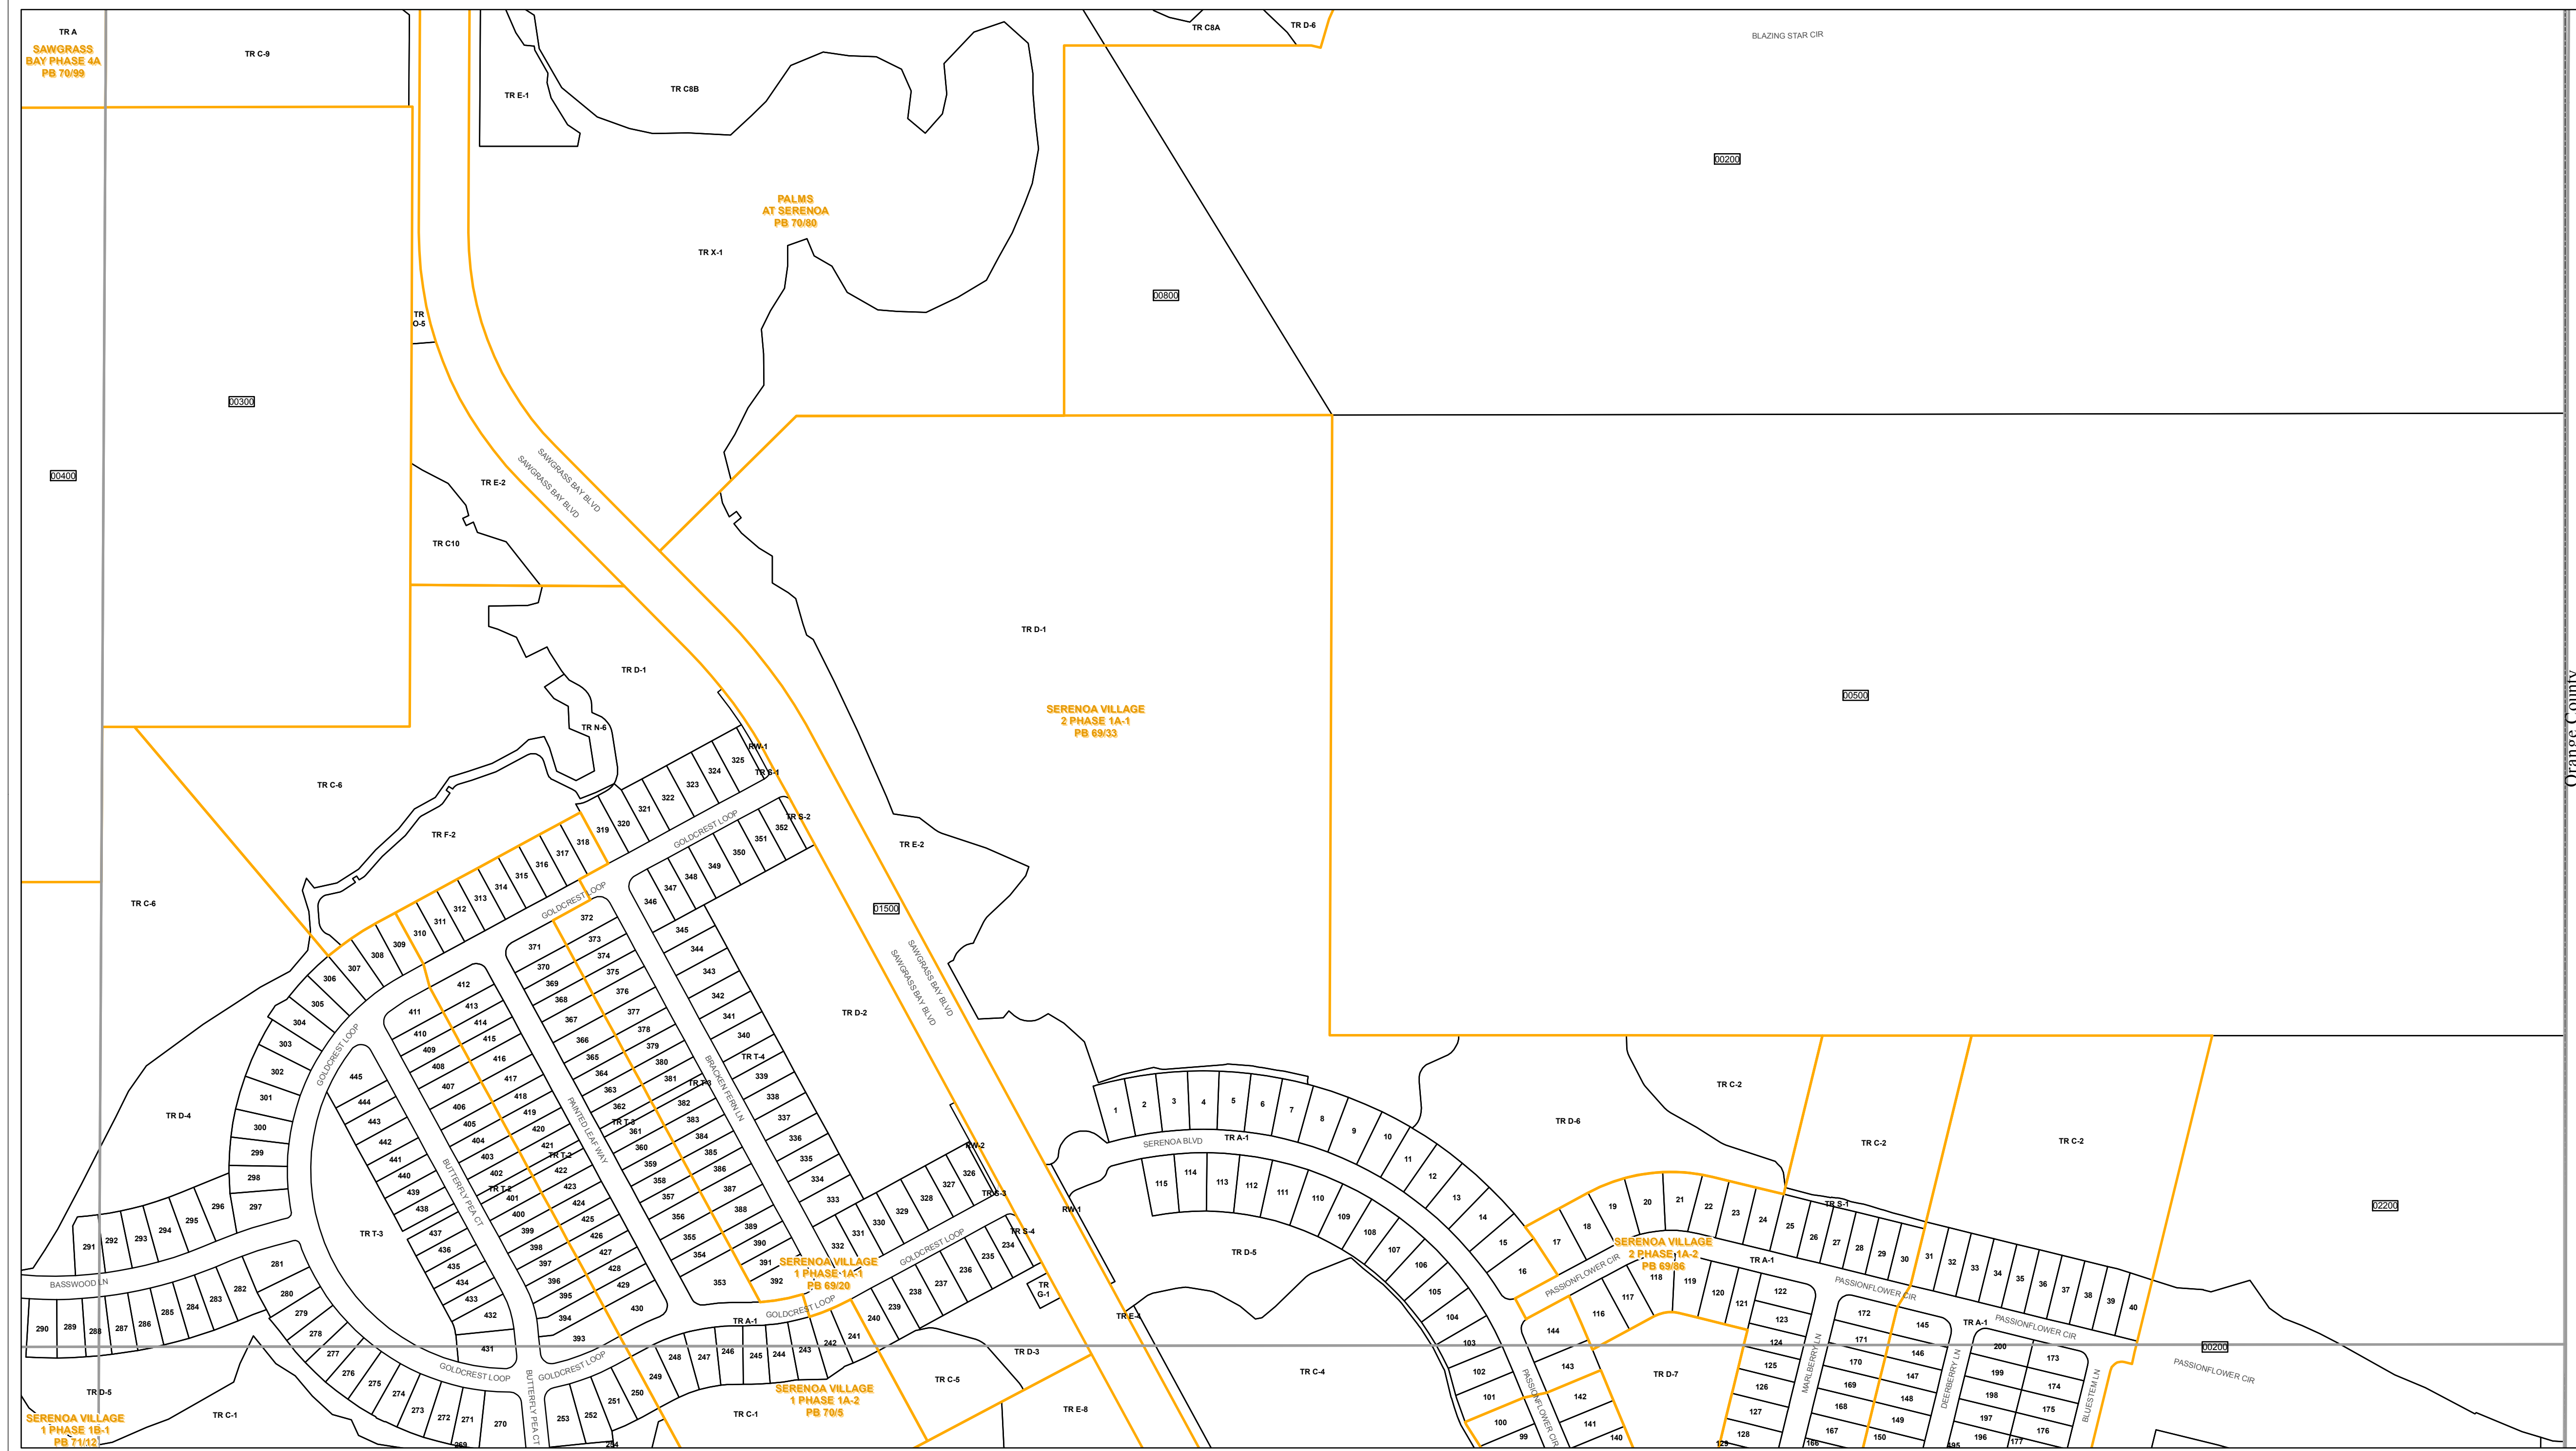

www.lakecoprappr.com
CAREY BAKER
LAKE COUNTY PROPERTY APPRAISER
320 W. MAIN STREET
TAVARES, FLORIDA 32778

Orange County

Path: \\lakegov\bcclcgis\Workgroups\PropertyAppraiser\TaxMaps\2019\TaxMap_HalfSection_Updated.mxd

ASSESSMENT MAP
LAKE COUNTY, FLORIDA
Coordinate System: NAD 1983 HARN StatePlane Florida East FIPS 0901 Feet

T24-R26-Sec13 S1/2
Date: 1/21/2020