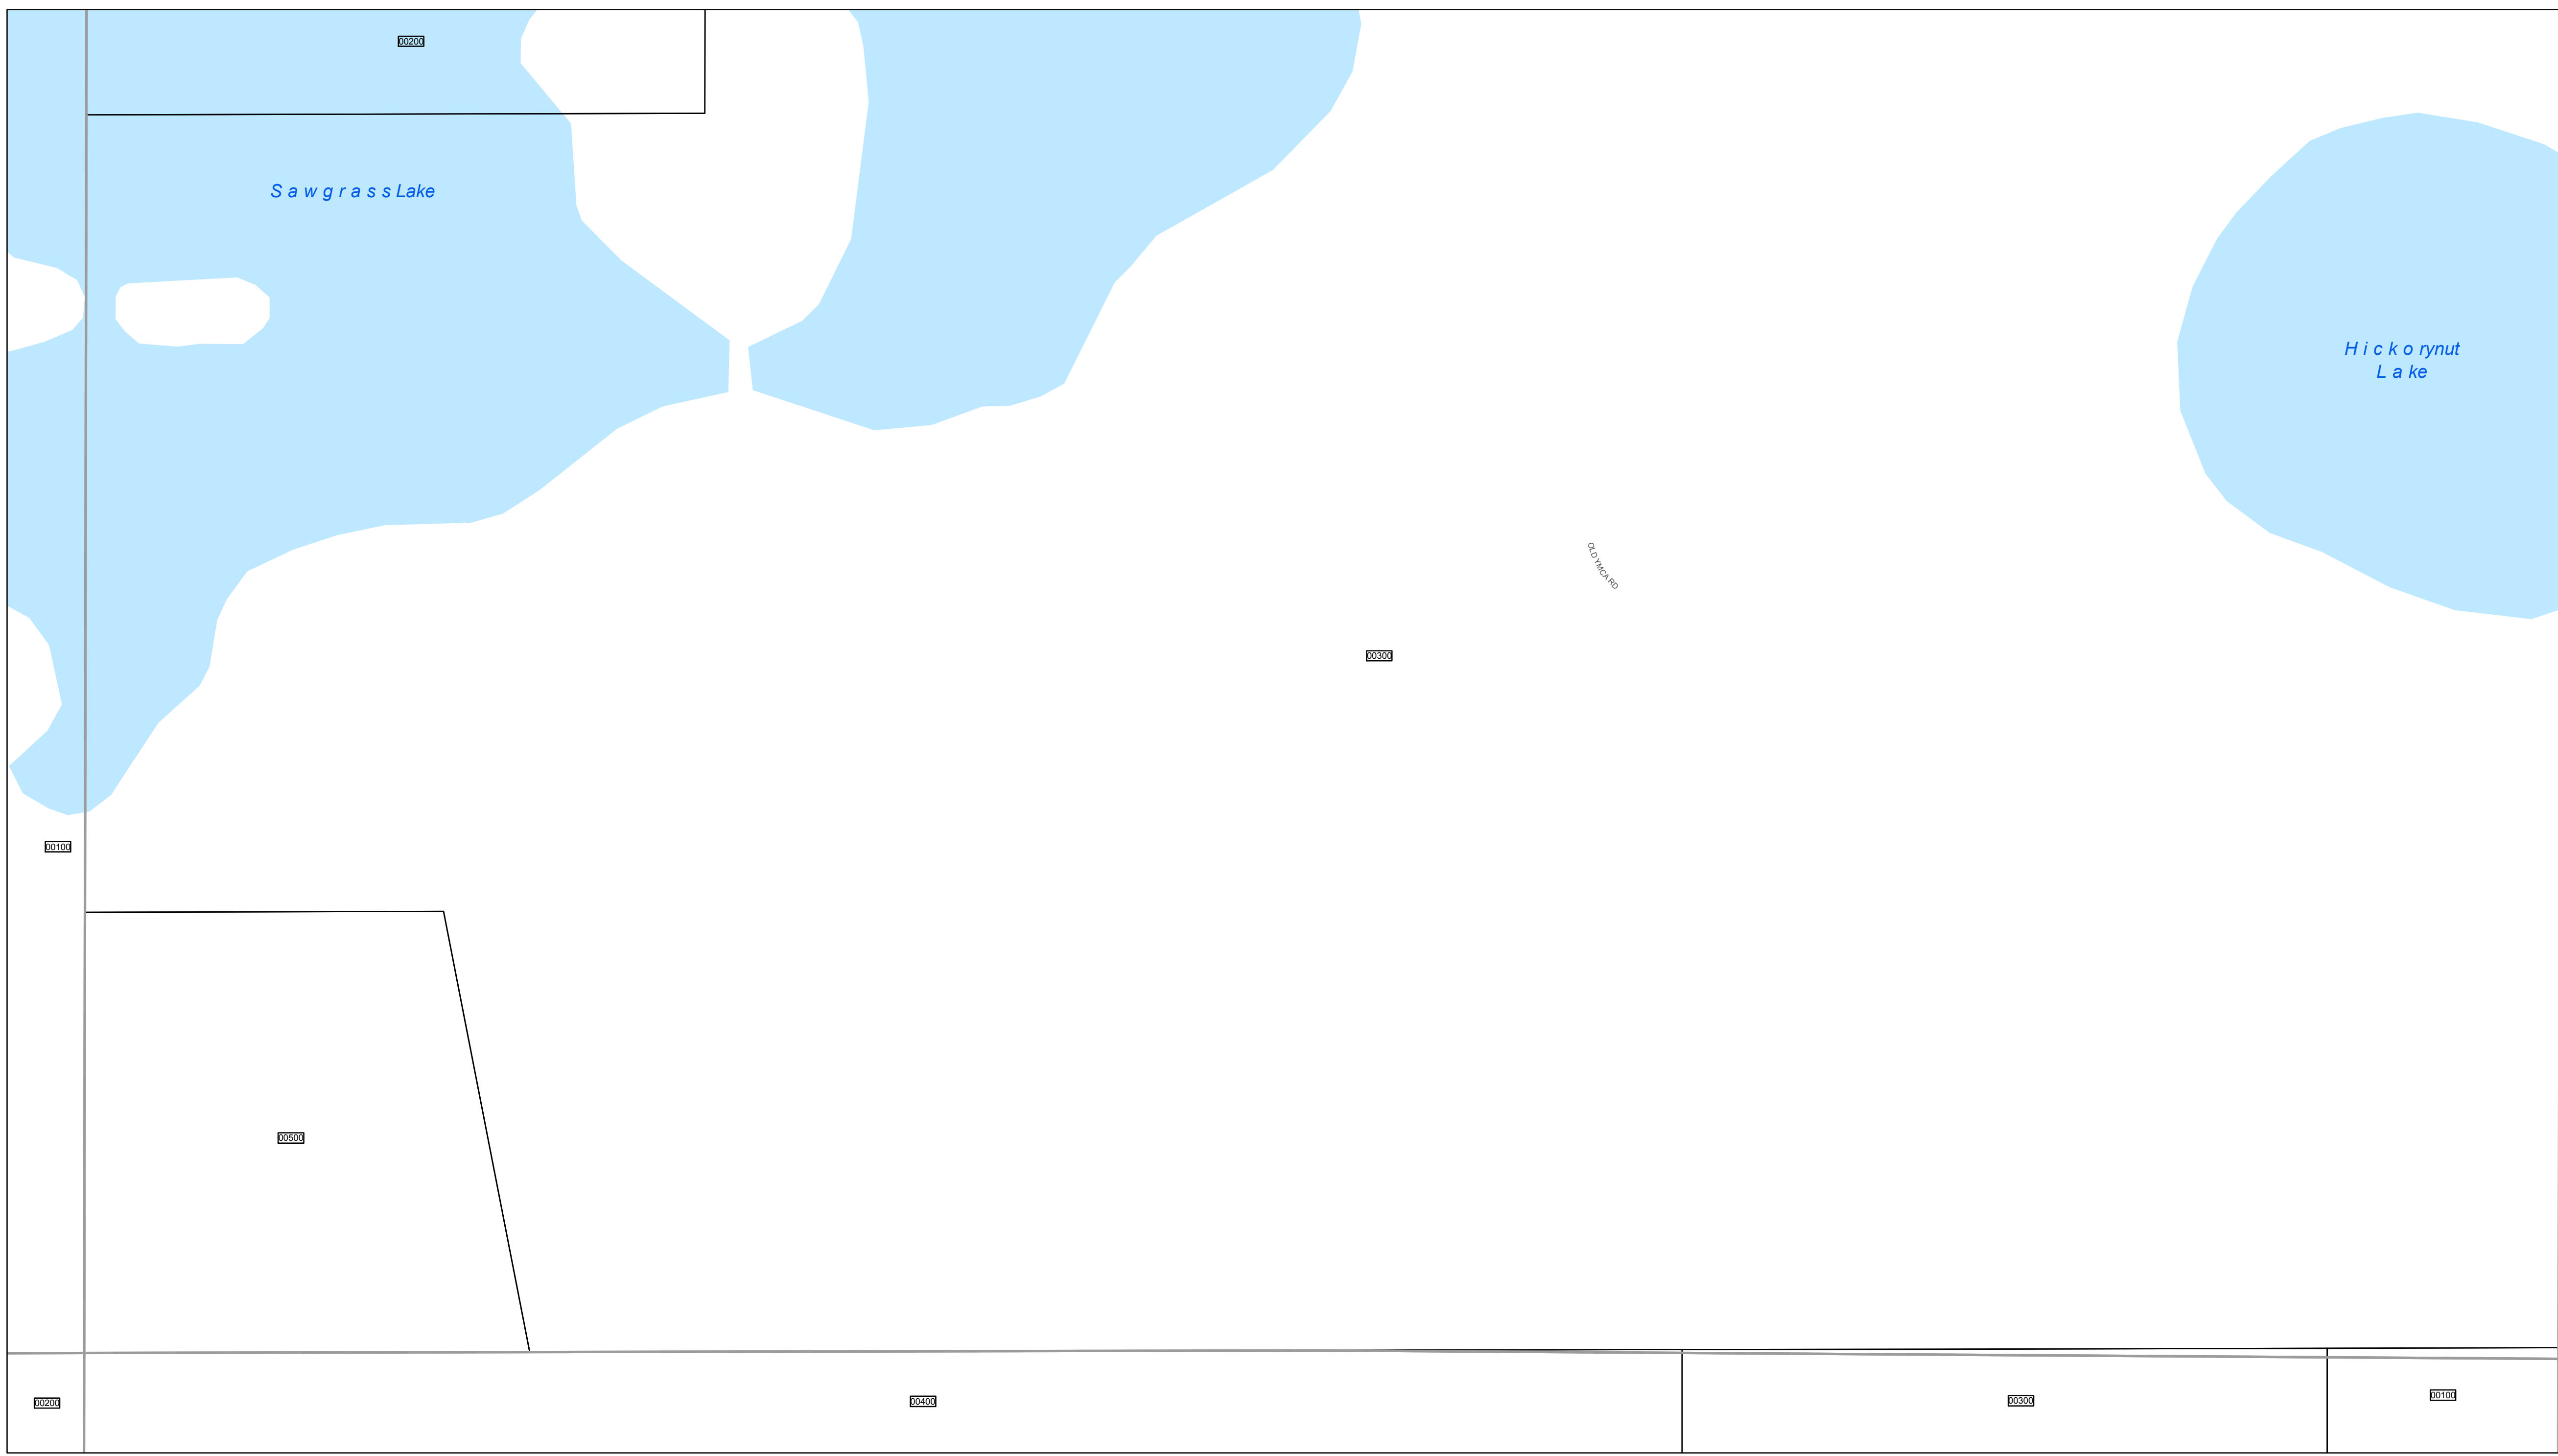

www.lakecopropappr.com
CAREY BAKER
LAKE COUNTY PROPERTY APPRAISER
320 W. MAIN STREET
TAVARES, FLORIDA 32778

Orange County

ASSESSMENT MAP
LAKE COUNTY, FLORIDA

0 100 200 Feet

Coordinate System: NAD 1983 HARN StatePlane Florida East FIPS 0901 Feet

T24-R26-Sec01 S1/2
Date: 1/21/2020