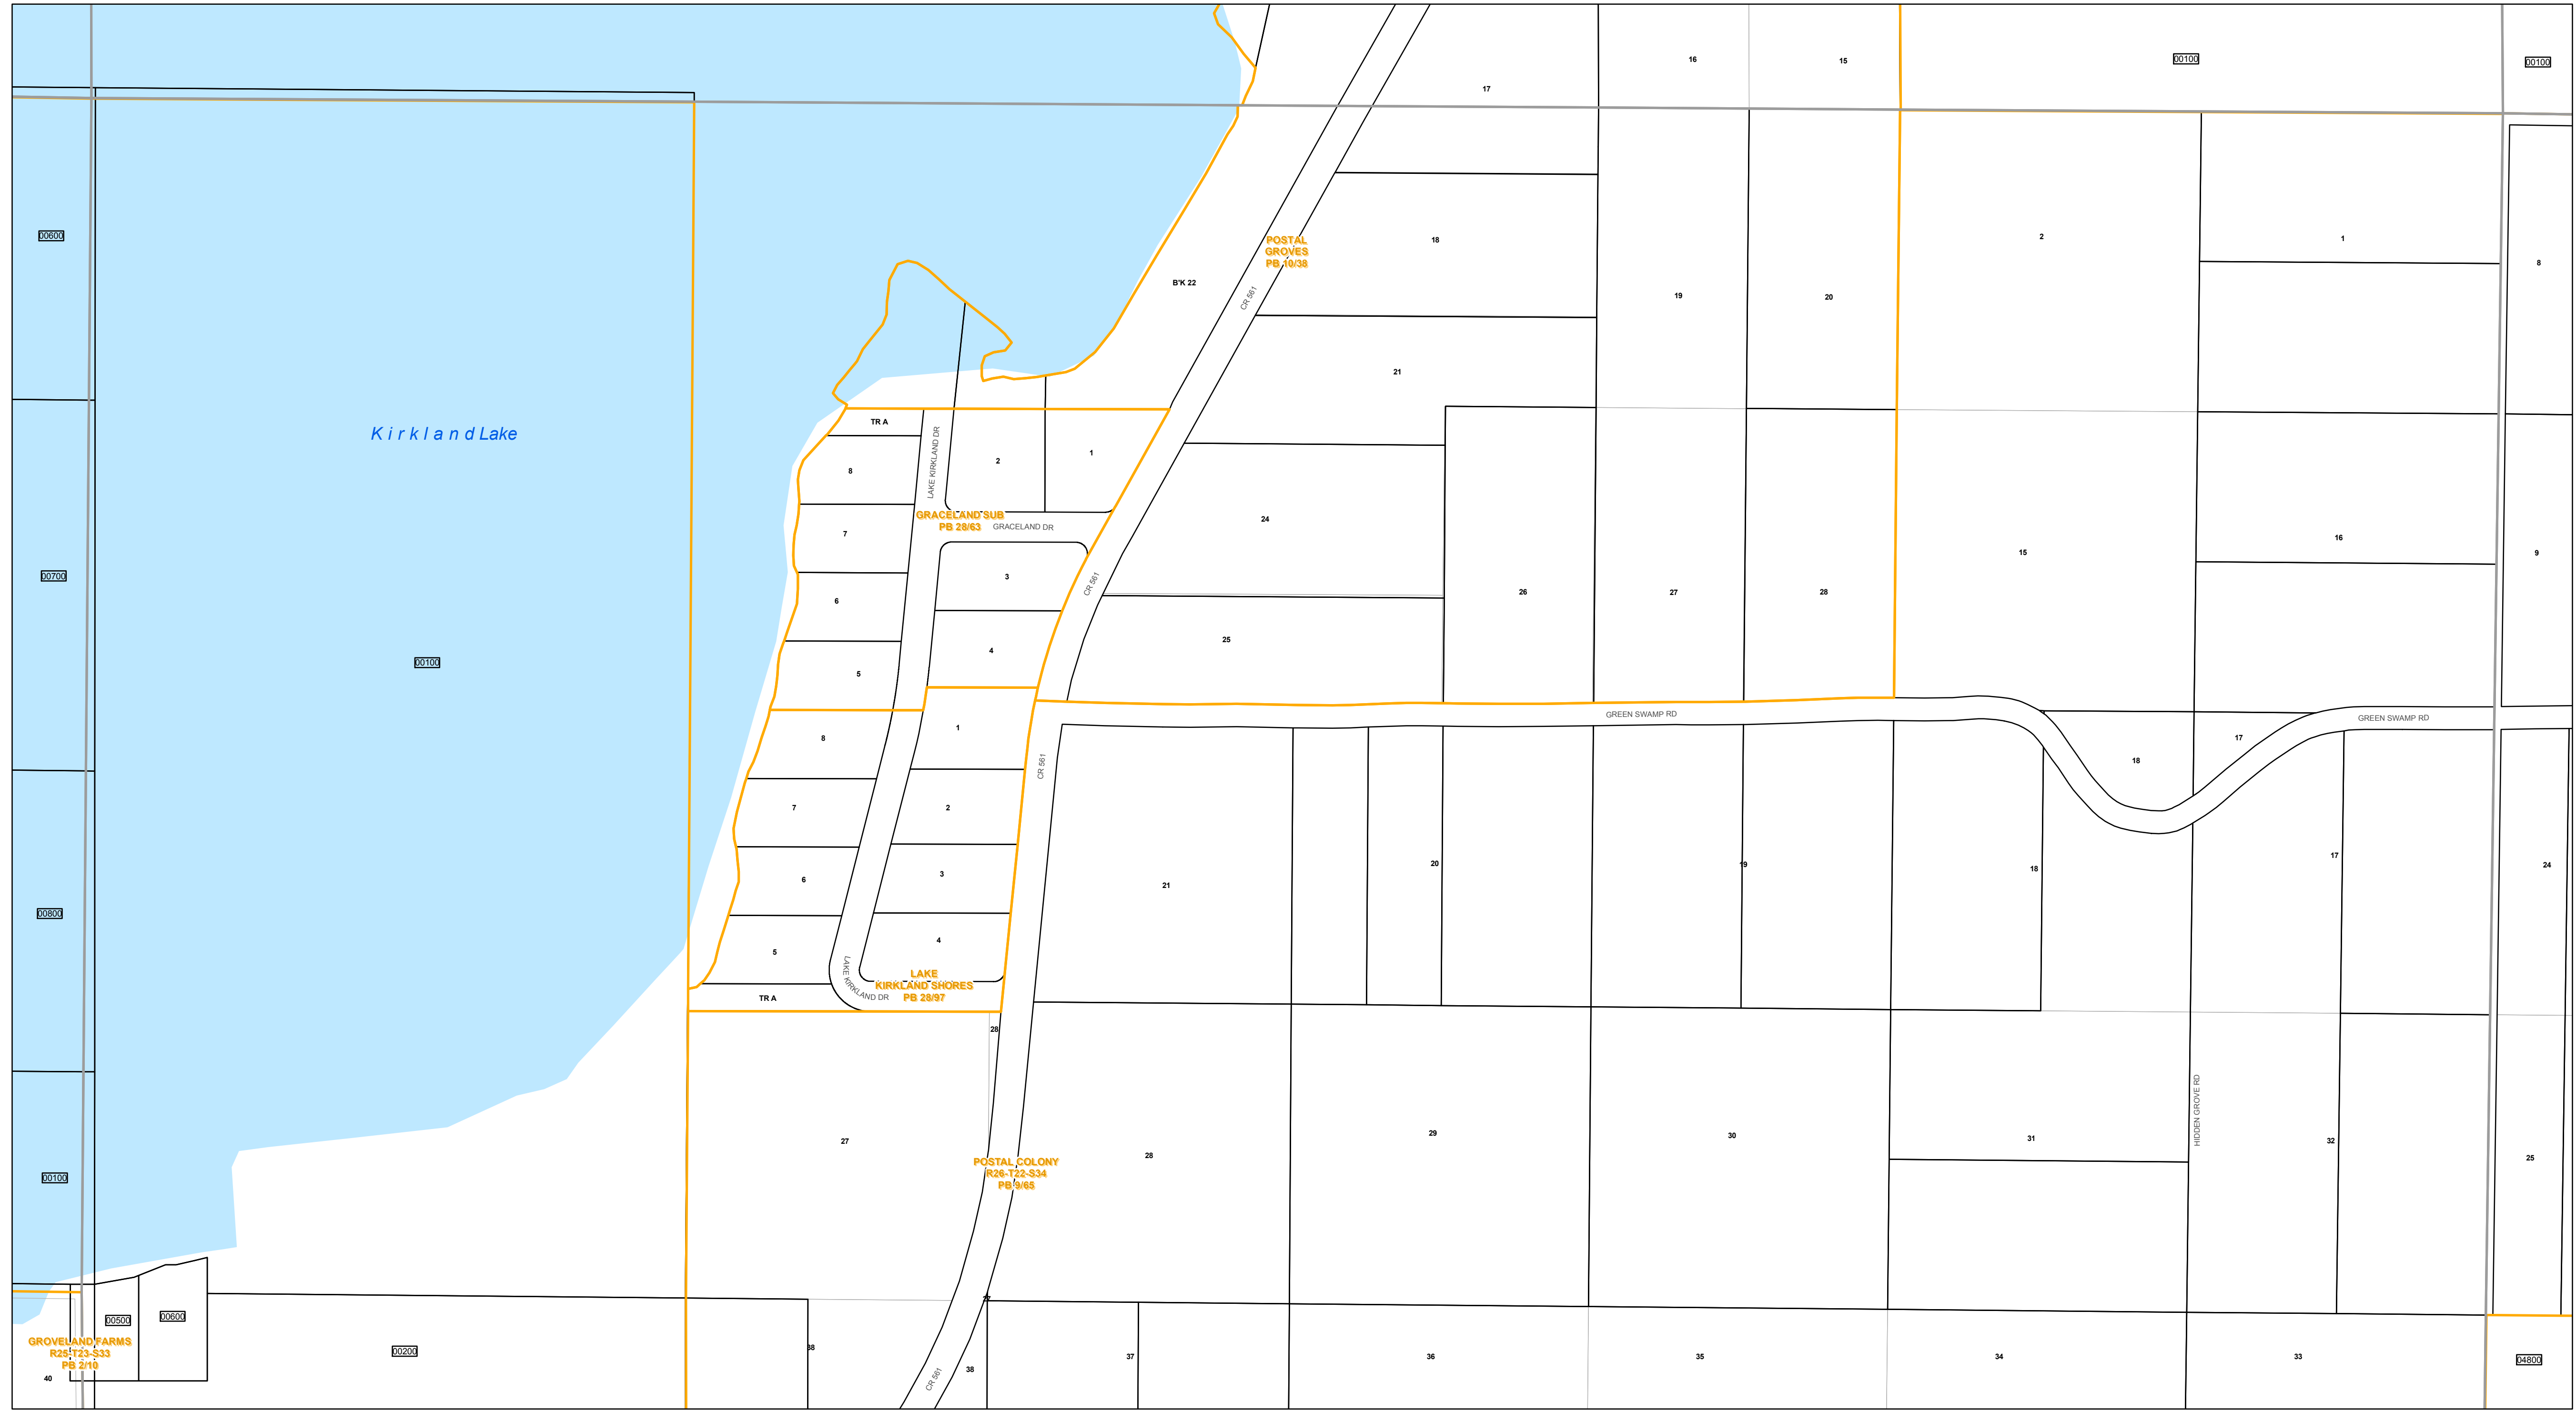

www.lakepropappr.com
CAREY BAKER
LAKE COUNTY PROPERTY APPRAISER
320 W. MAIN STREET
TAVARES, FLORIDA 32778

ASSESSMENT MAP
LAKE COUNTY, FLORIDA

Coordinate System: NAD 1983 HARN StatePlane Florida East FIPS 0901 Feet

T23-R25-Sec34 N1/2
Date: 1/21/2020