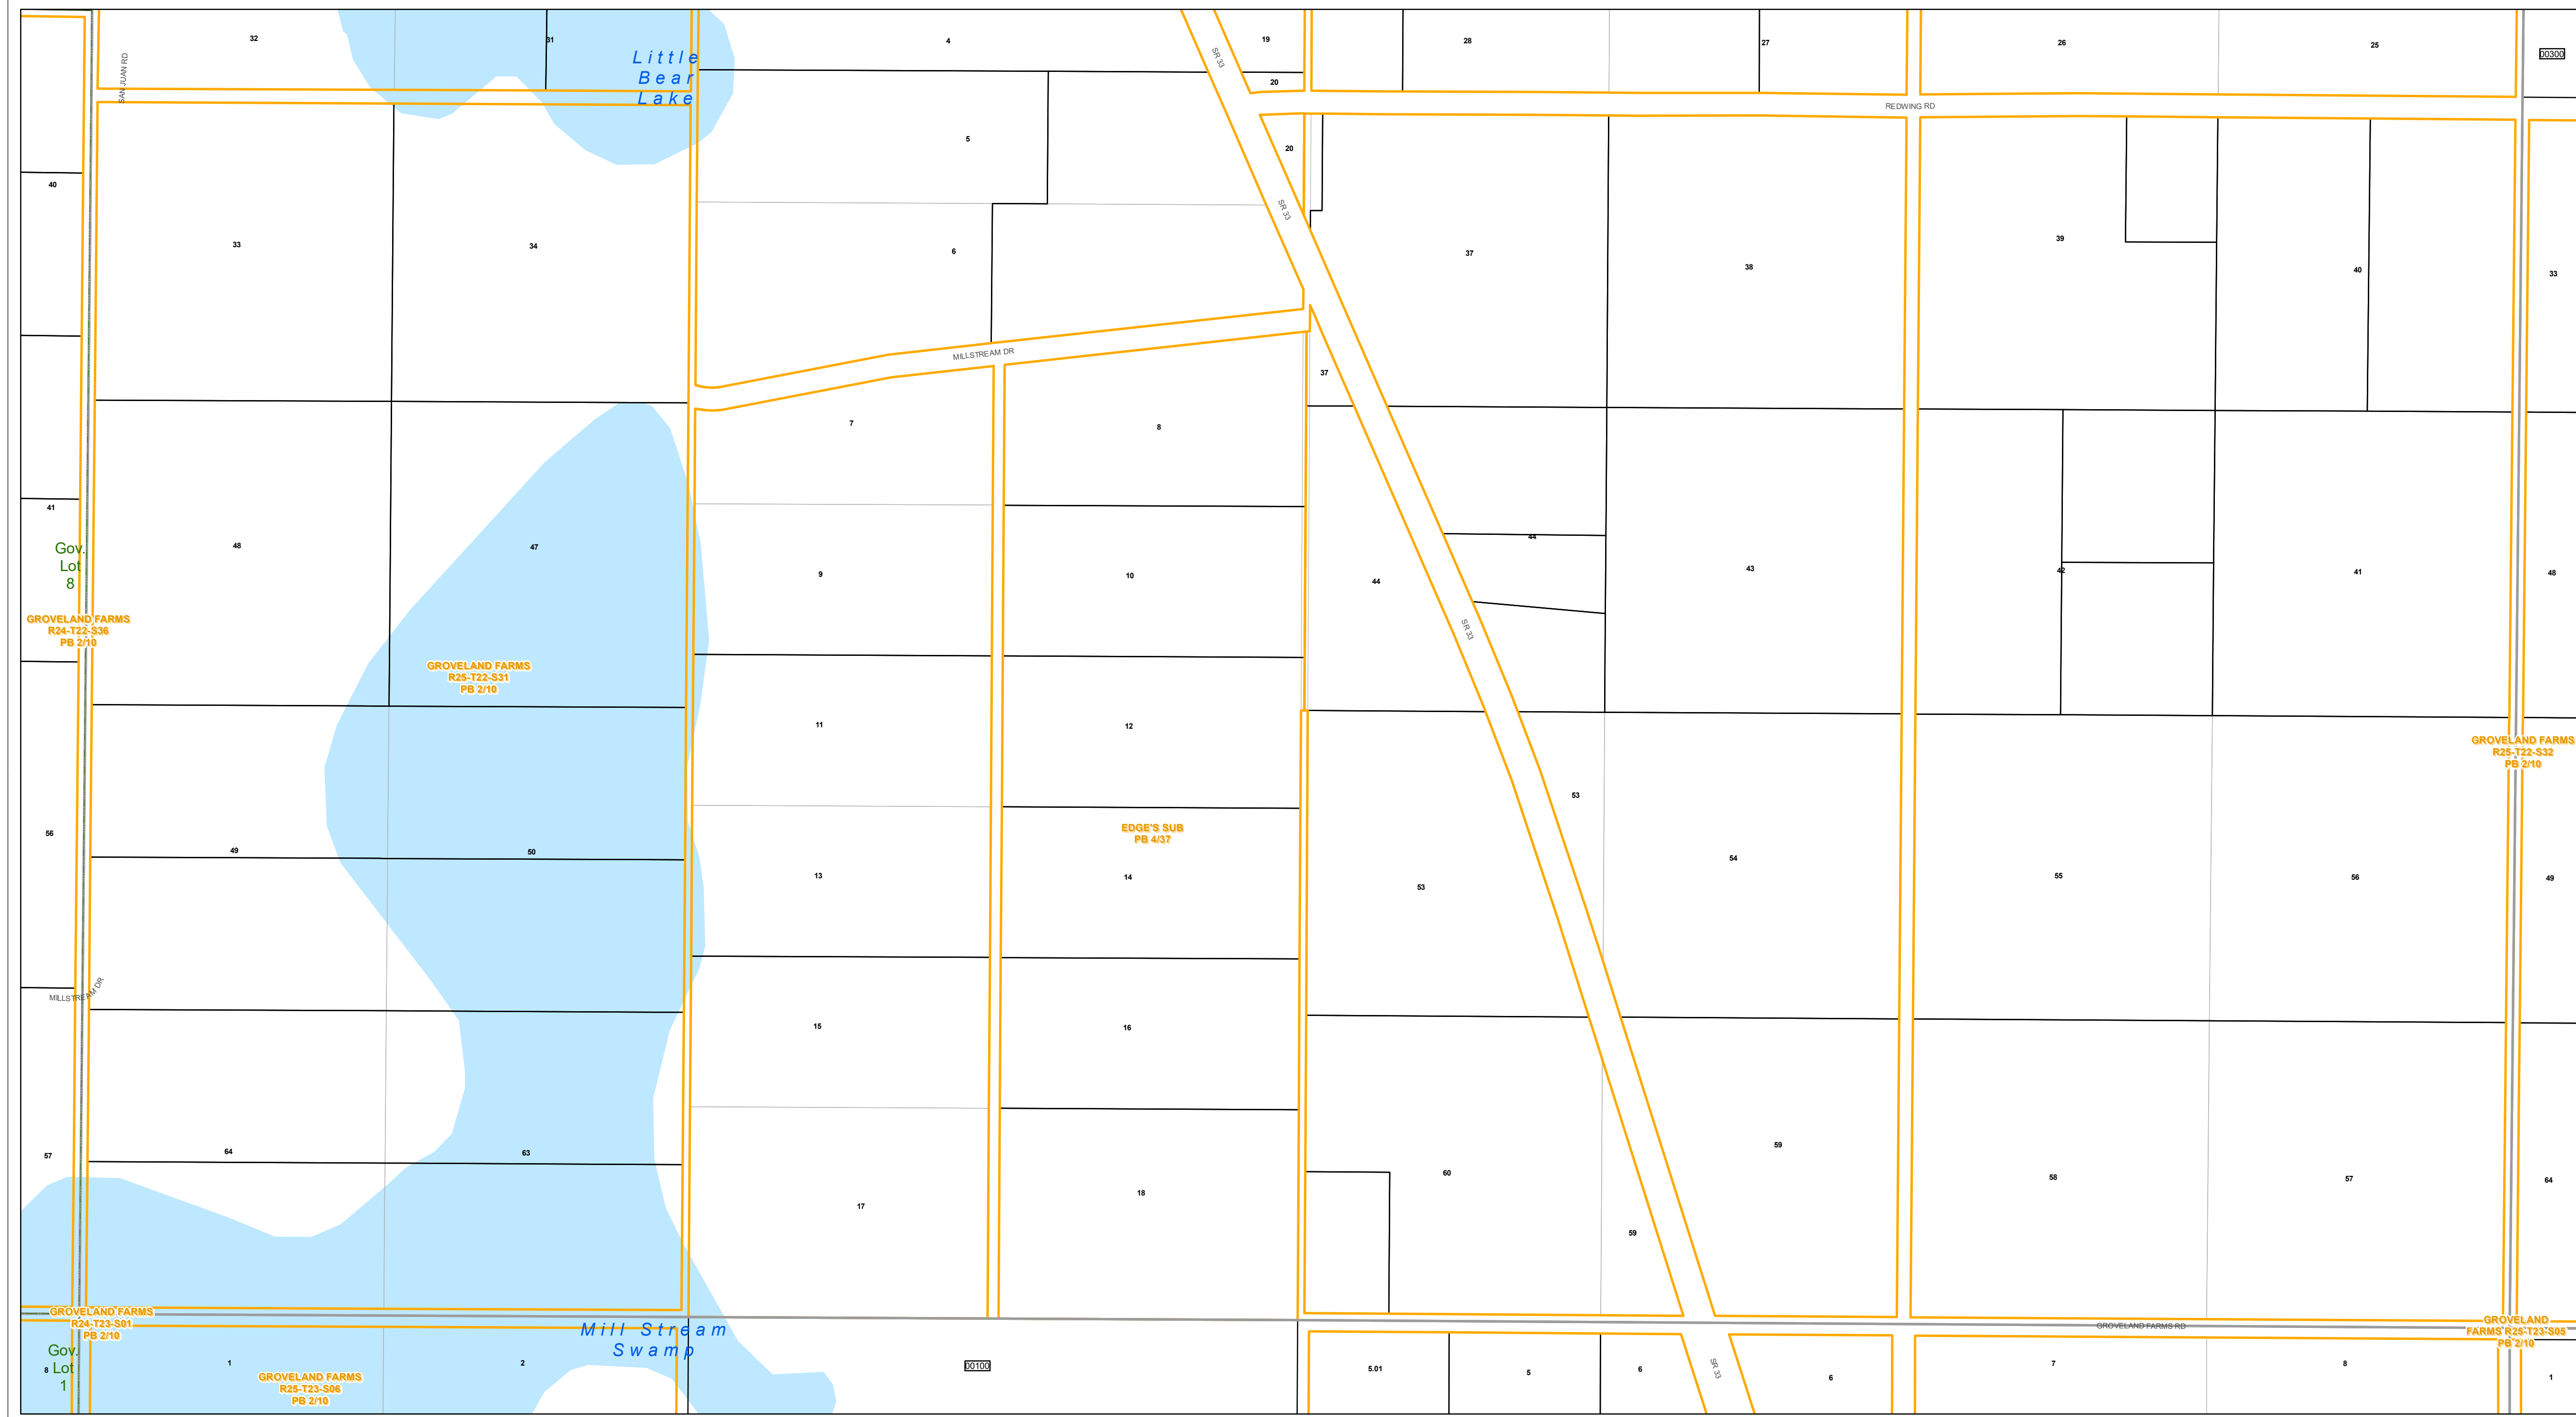

www.lakecopropappr.com
CAREY BAKER
LAKE COUNTY PROPERTY APPRAISER
320 W. MAIN STREET
TAVARES, FLORIDA 32778

ASSESSMENT MAP
LAKE COUNTY, FLORIDA
Coordinate System: NAD 1983 HARN StatePlane Florida East FIPS 0901 Feet

T22-R25-Sec31 S1/2
Date: 1/17/2020