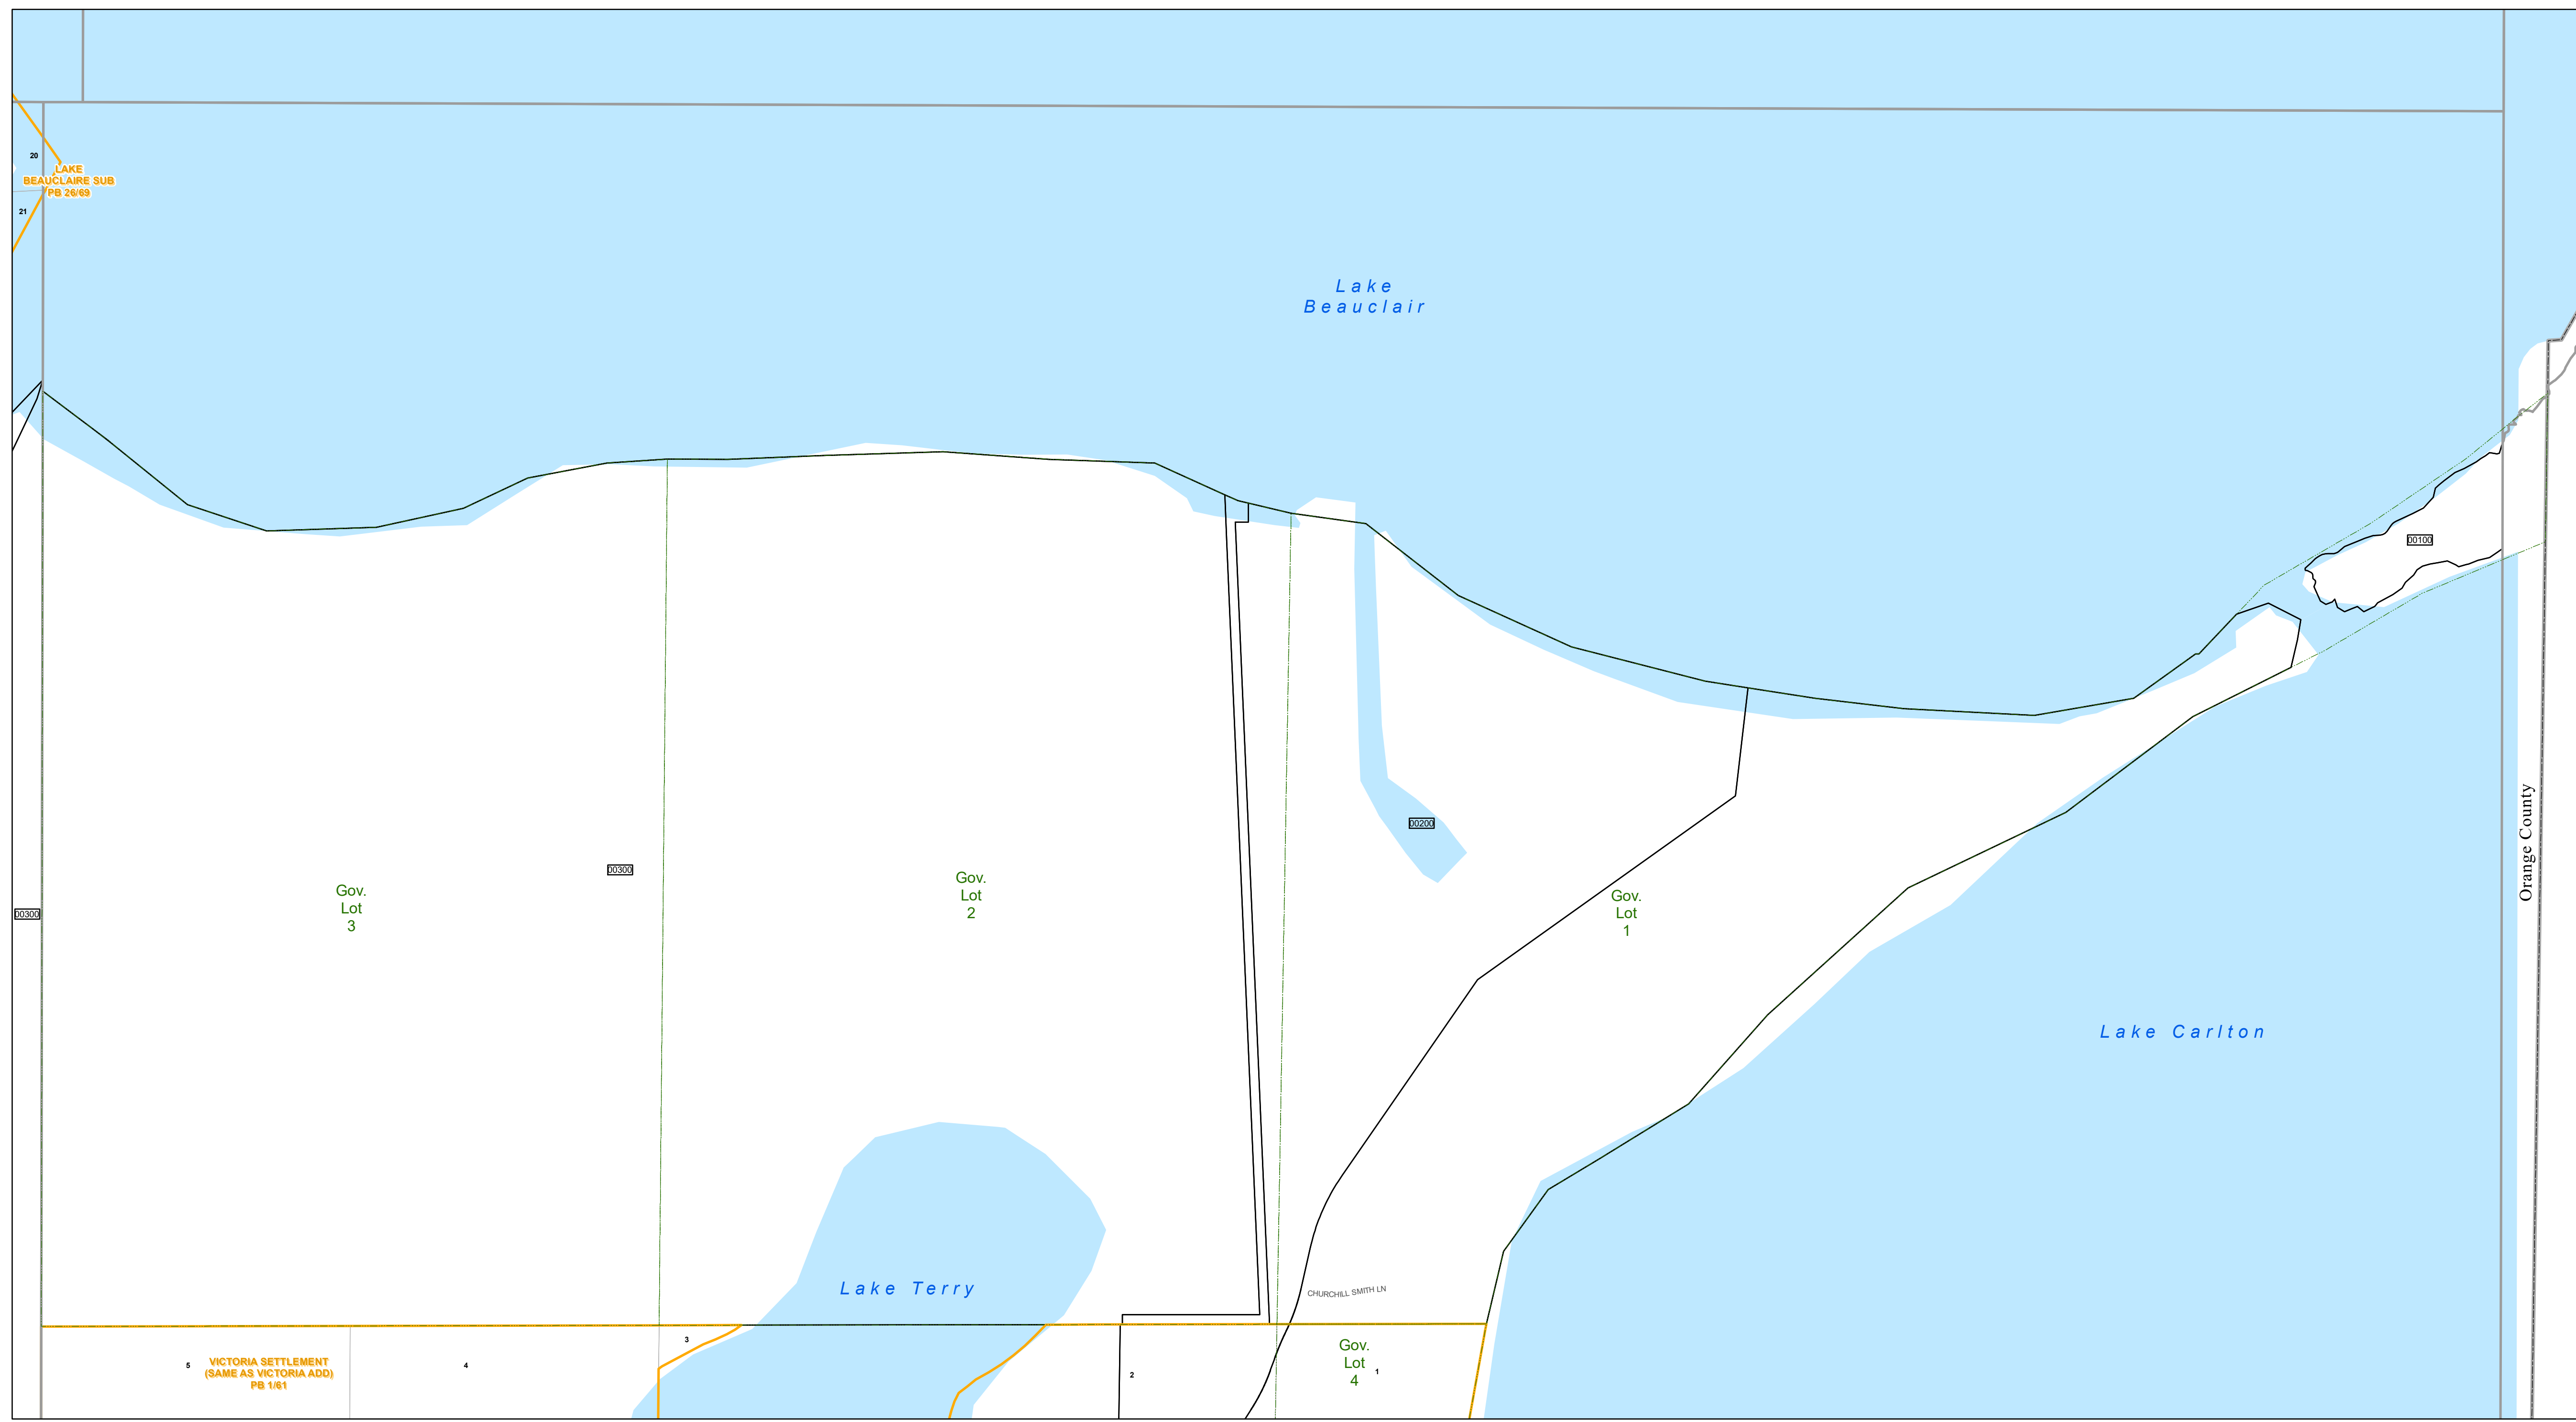

www.lakecopropappr.com
CAREY BAKER
LAKE COUNTY PROPERTY APPRAISER
320 W. MAIN STREET
TAVARES, FLORIDA 32778

Orange County

Path: \\lakegov\bc\logis\Workgroups\PropertyAppraiser\TaxMaps\2019\TaxMap_HalfSection_Updated.mxd

ASSESSMENT MAP
LAKE COUNTY, FLORIDA
Coordinate System: NAD 1983 HARN StatePlane Florida East FIPS 0901 Feet

T20-R26-Sec12 N1/2
Date: 1/17/2020