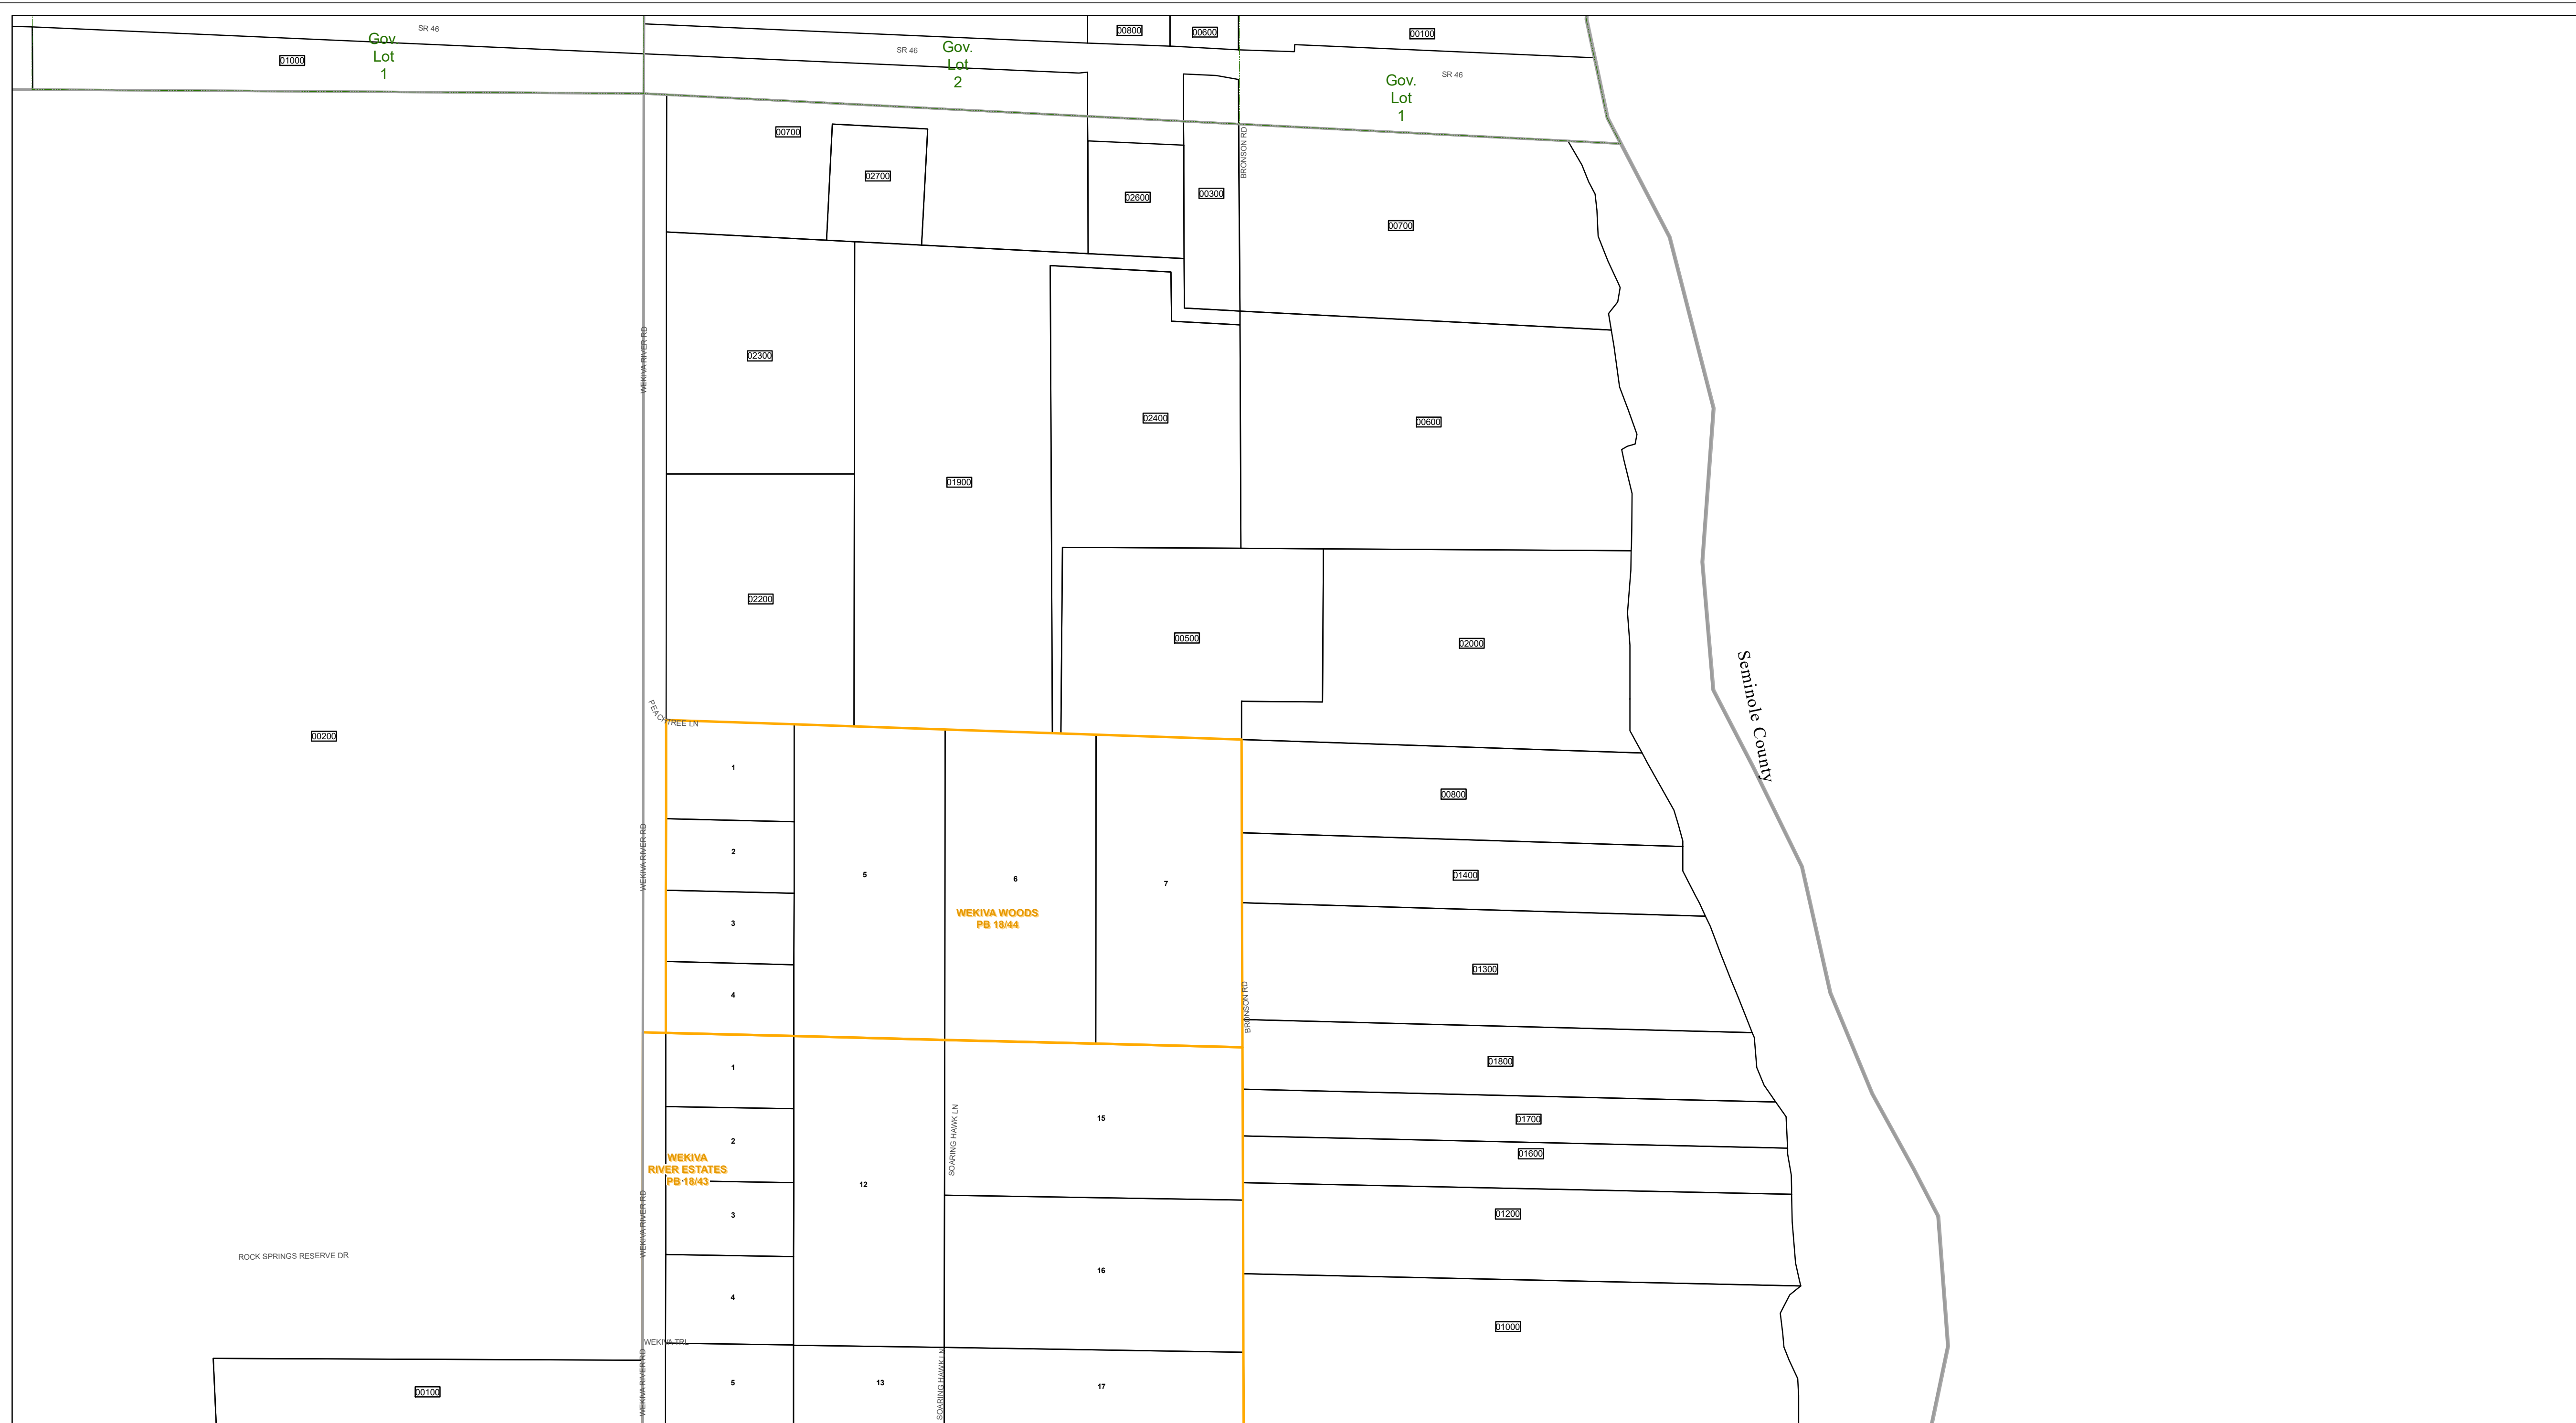

www.lakecopropappr.com
CAREY BAKER
LAKE COUNTY PROPERTY APPRAISER
320 W. MAIN STREET
TAVARES, FLORIDA 32778

ASSESSMENT MAP
LAKE COUNTY, FLORIDA

Date: 1/17/2020

Coordinate System: NAD 1983 HARN StatePlane Florida East FIPS 0901 Feet

T19-R29-Sec28 N1/2
Date: 1/17/2020