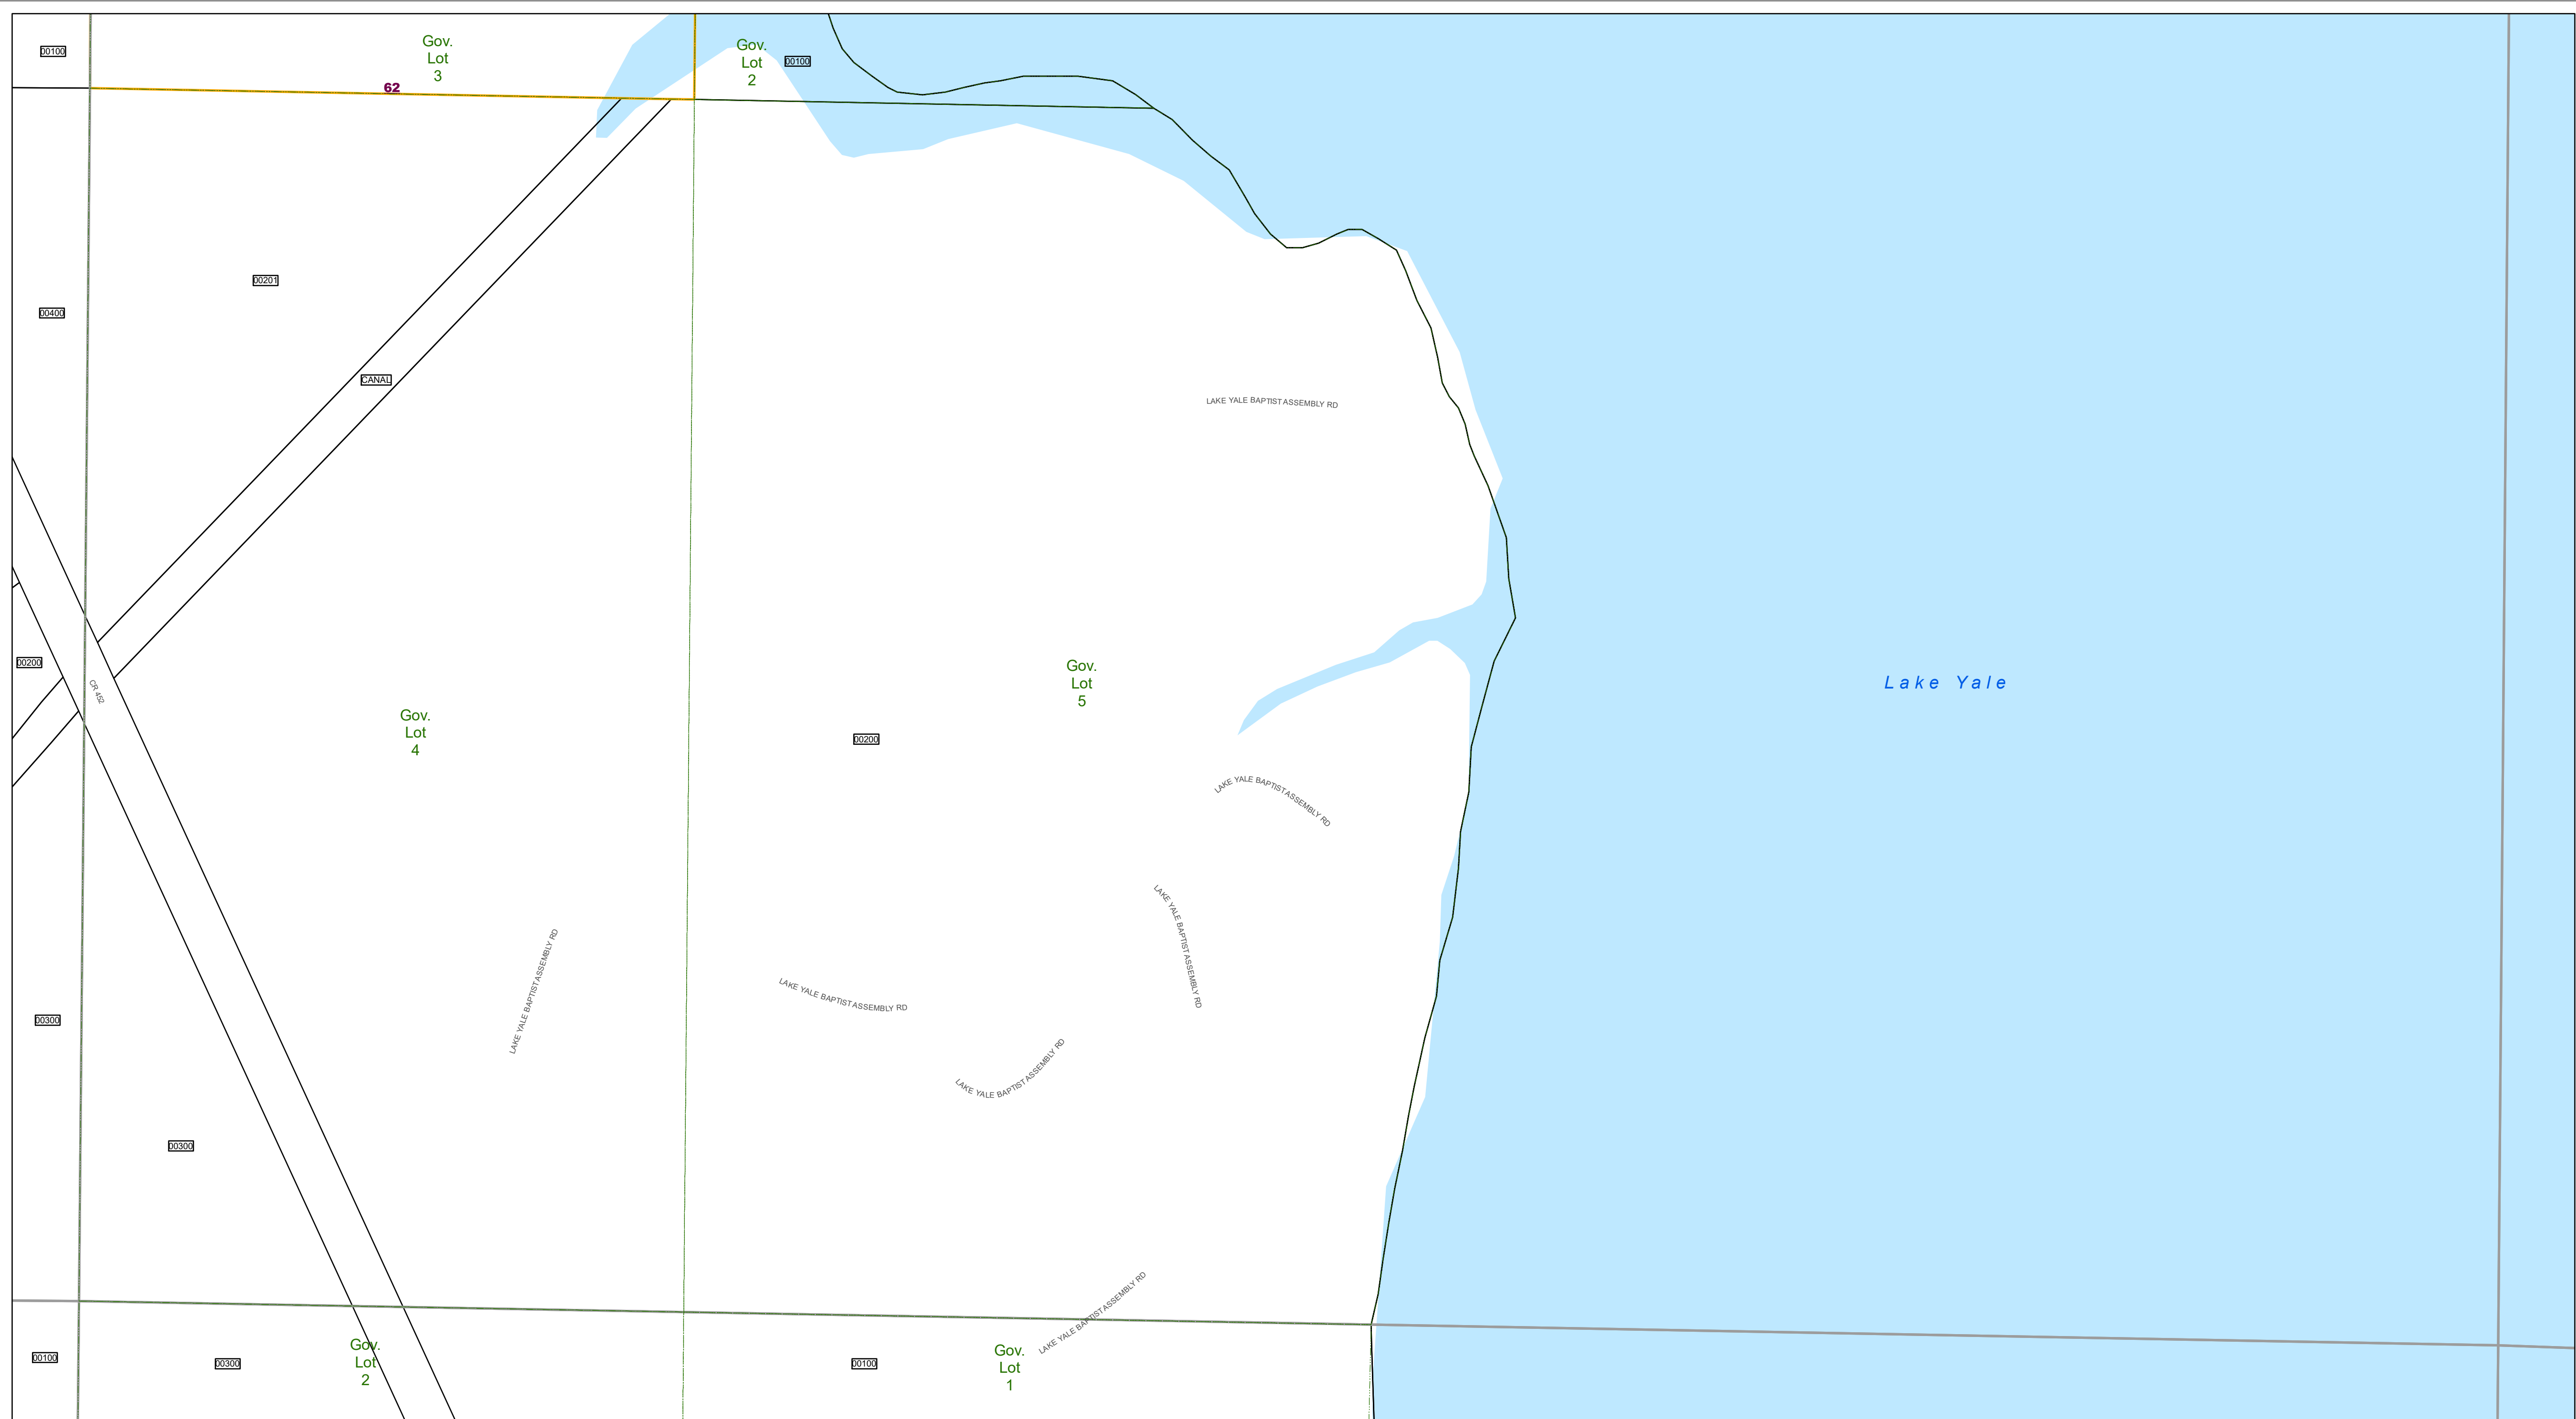

www.lakecopropappr.com
CAREY BAKER
LAKE COUNTY PROPERTY APPRAISER
320 W. MAIN STREET
TAVARES, FLORIDA 32778

ASSESSMENT MAP
LAKE COUNTY, FLORIDA

Date: 1/21/2020

Coordinate System: NAD 1983 HARN StatePlane Florida East FIPS 0901 Feet

T18-R25-Sec13 S1/2
Date: 1/21/2020