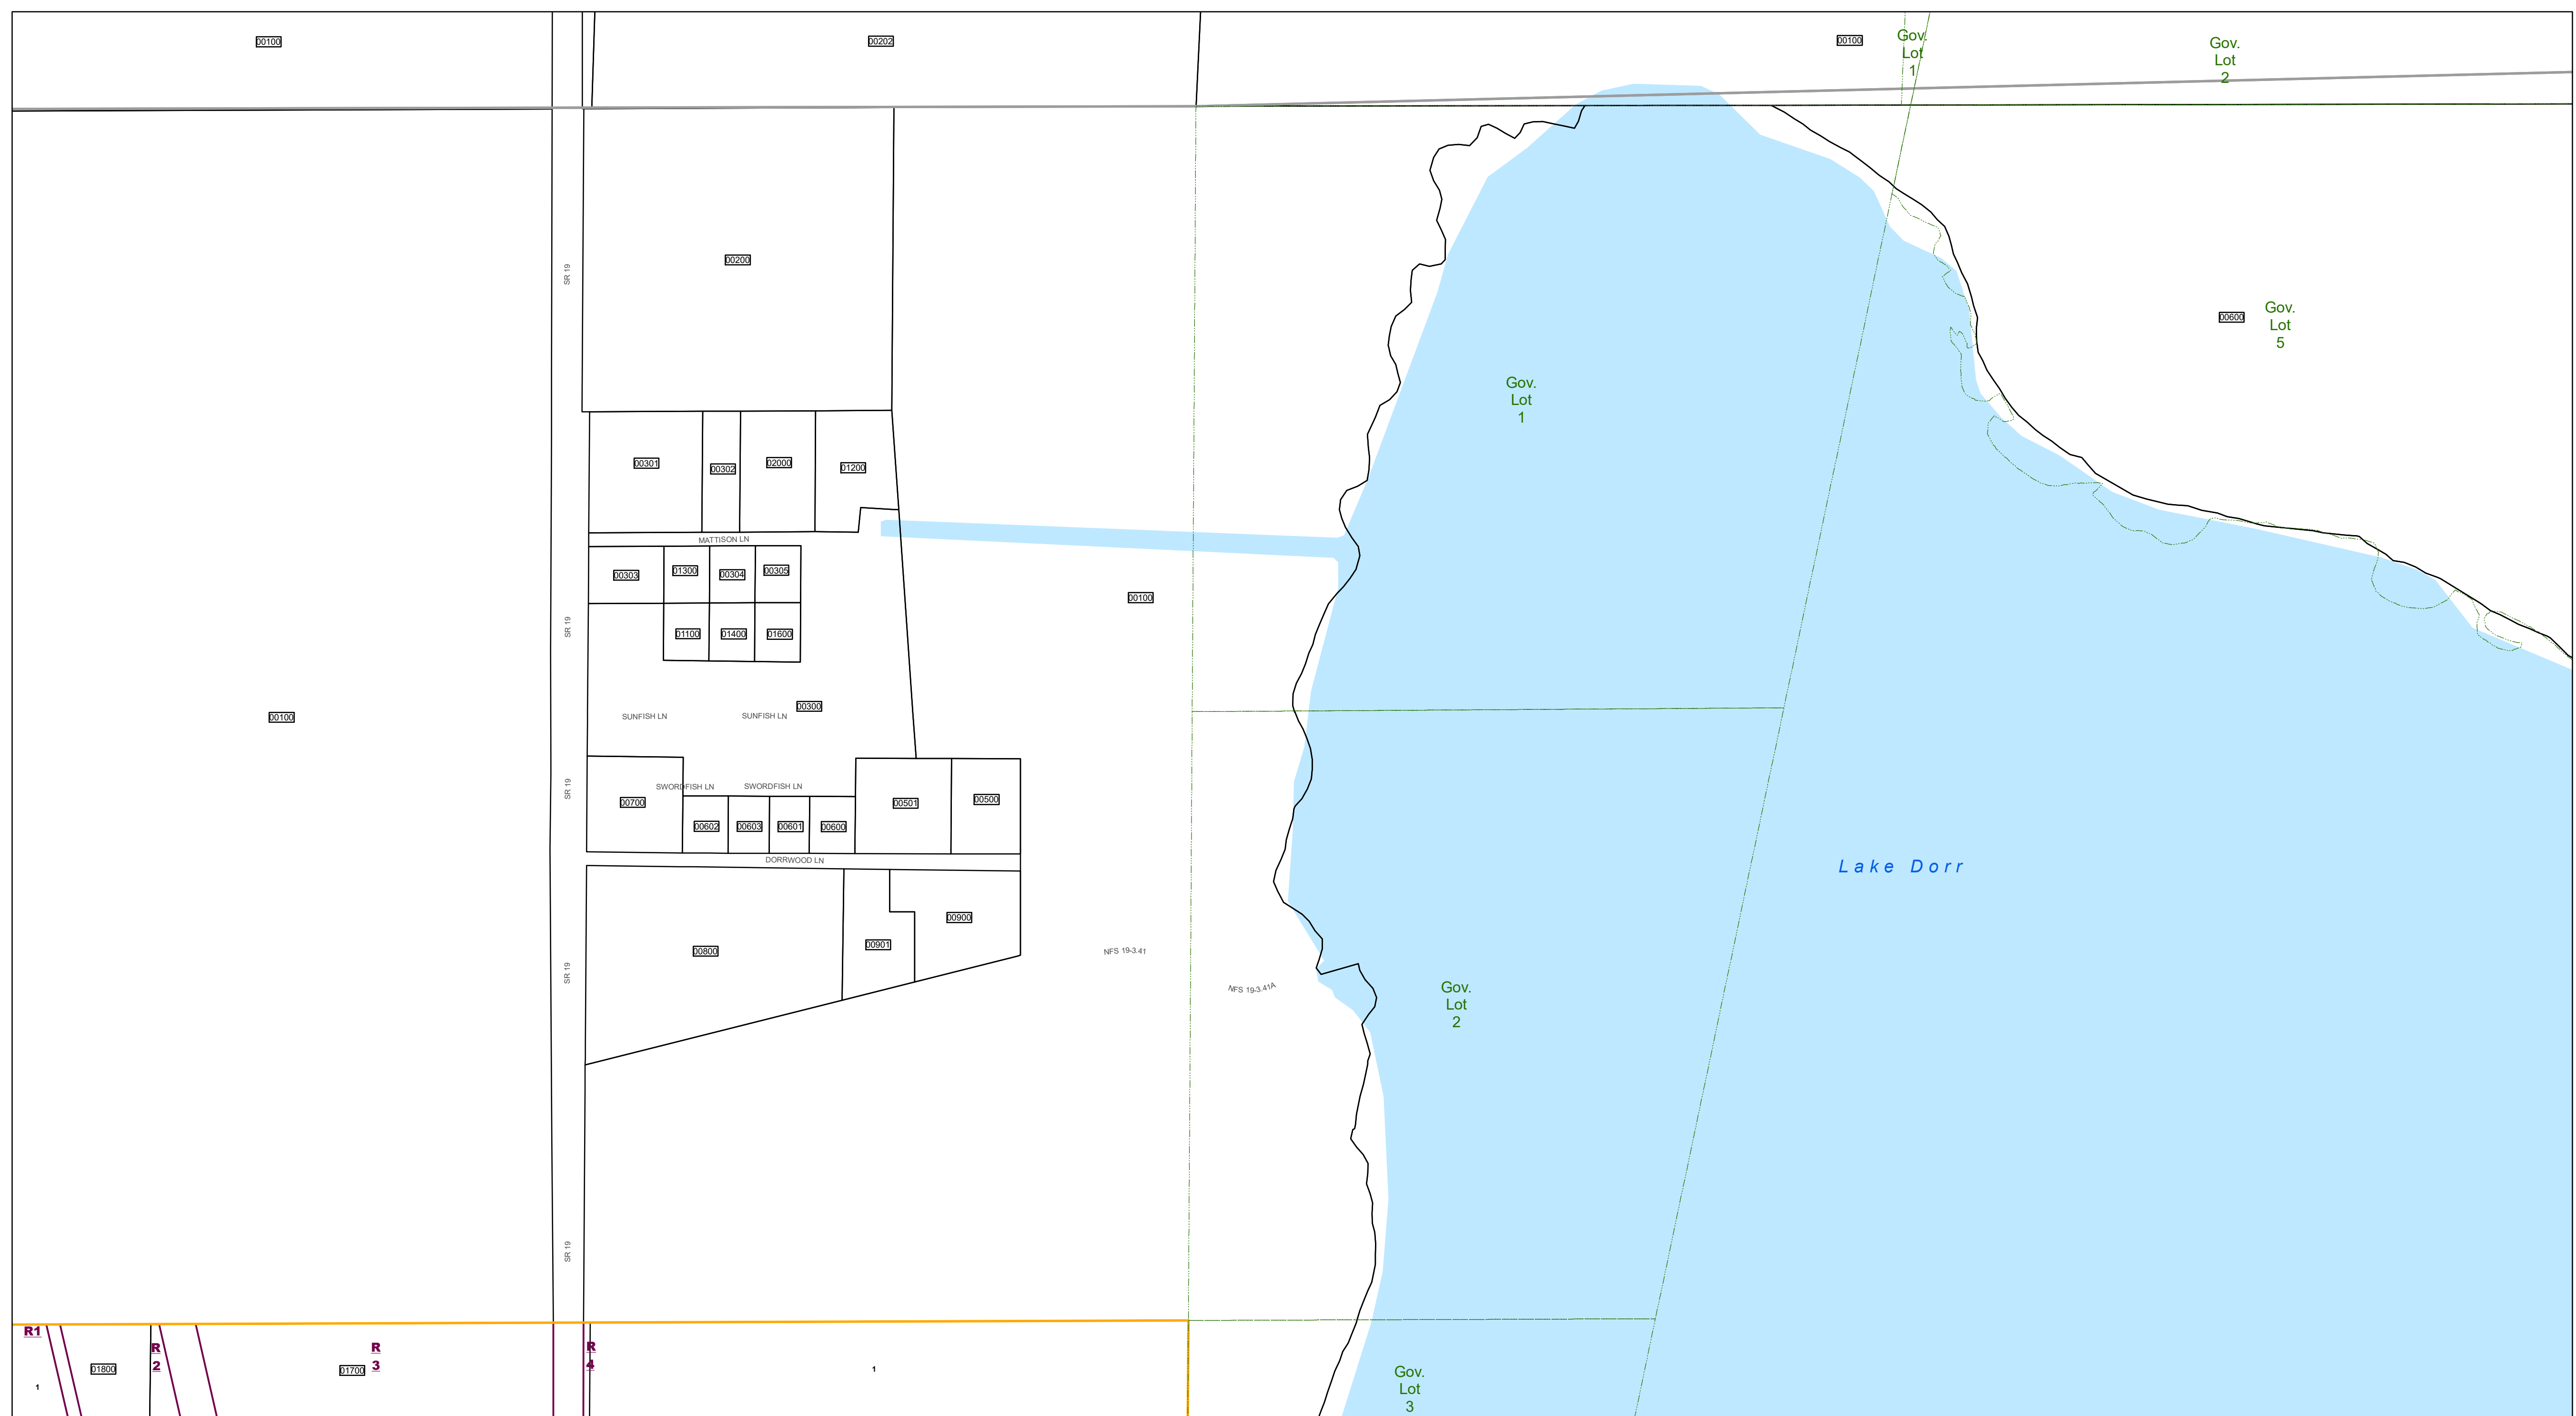

www.lakecopropappr.com
CAREY BAKER
LAKE COUNTY PROPERTY APPRAISER
320 W. MAIN STREET
TAVARES, FLORIDA 32778

ASSESSMENT MAP
LAKE COUNTY, FLORIDA

Date: 1/21/2020

Coordinate System: NAD 1983 HARN StatePlane Florida East FIPS 0901 Feet

T17-R27-Sec17 N1/2
Date: 1/21/2020