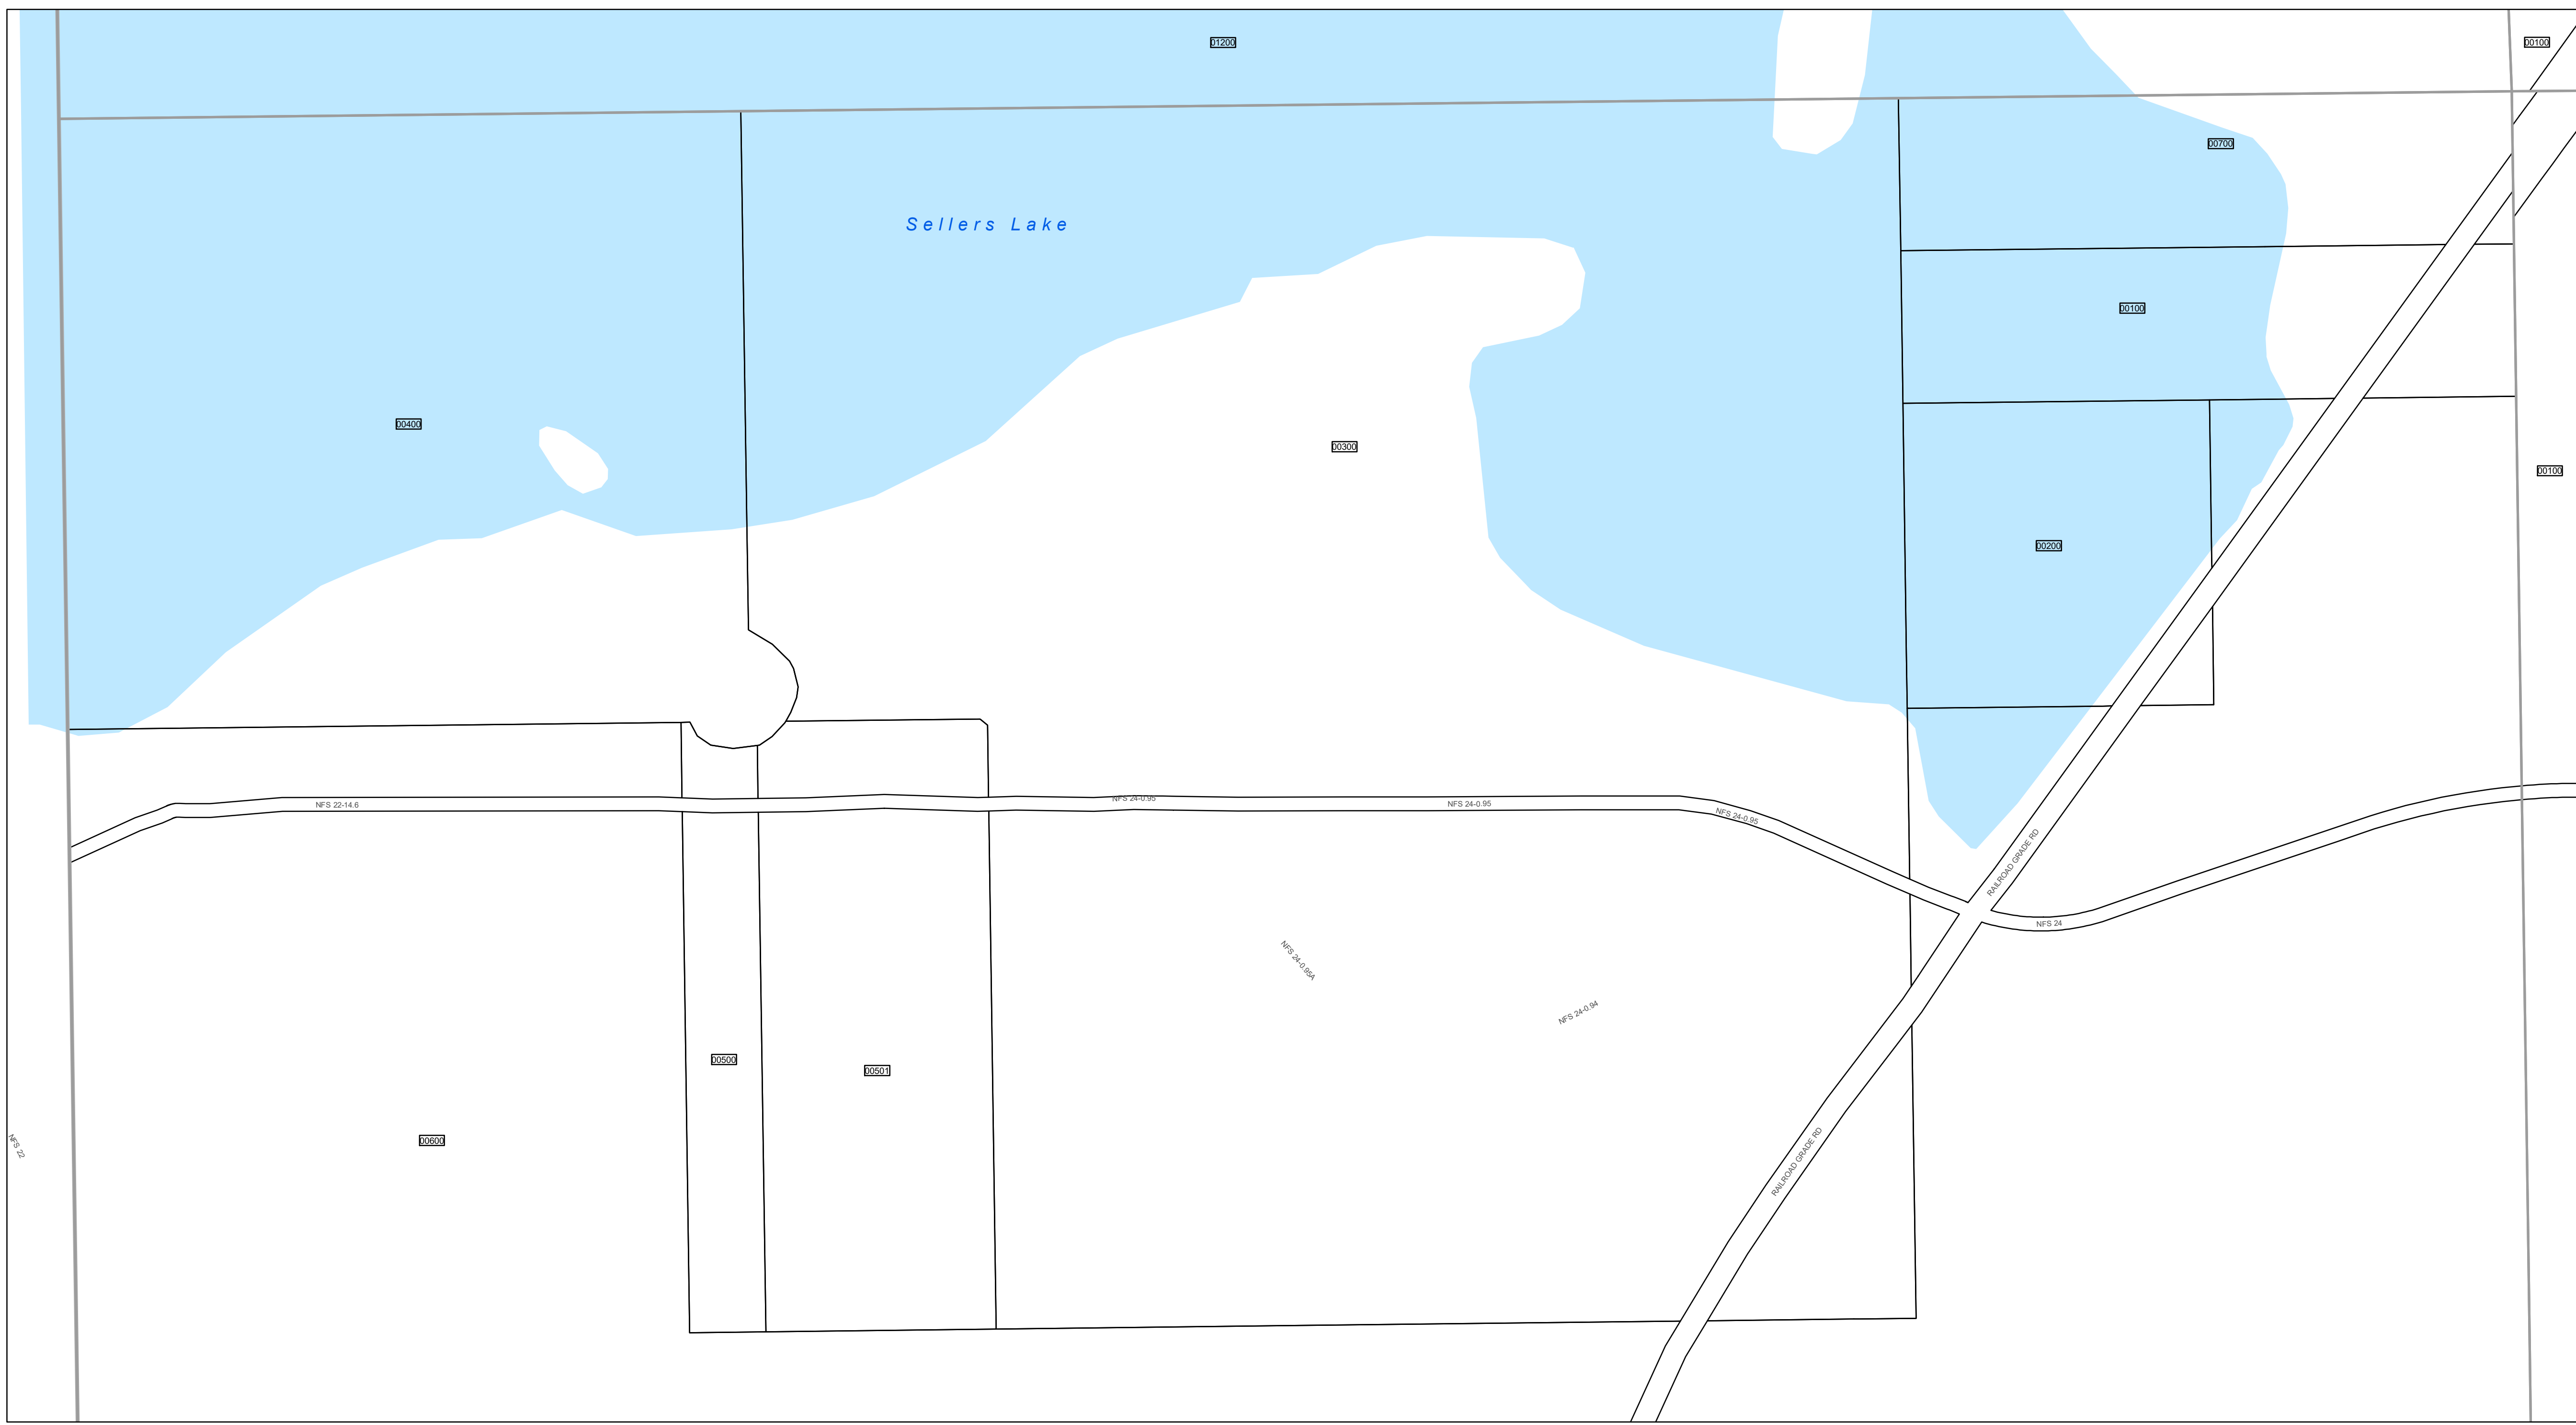

www.lakecopropappr.com
CAREY BAKER
LAKE COUNTY PROPERTY APPRAISER
320 W. MAIN STREET
TAVARES, FLORIDA 32778

ASSESSMENT MAP
LAKE COUNTY, FLORIDA

Coordinate System: NAD 1983 HARN StatePlane Florida East FIPS 0901 Feet

T16-R27-Sec18 N1/2
Date: 1/21/2020