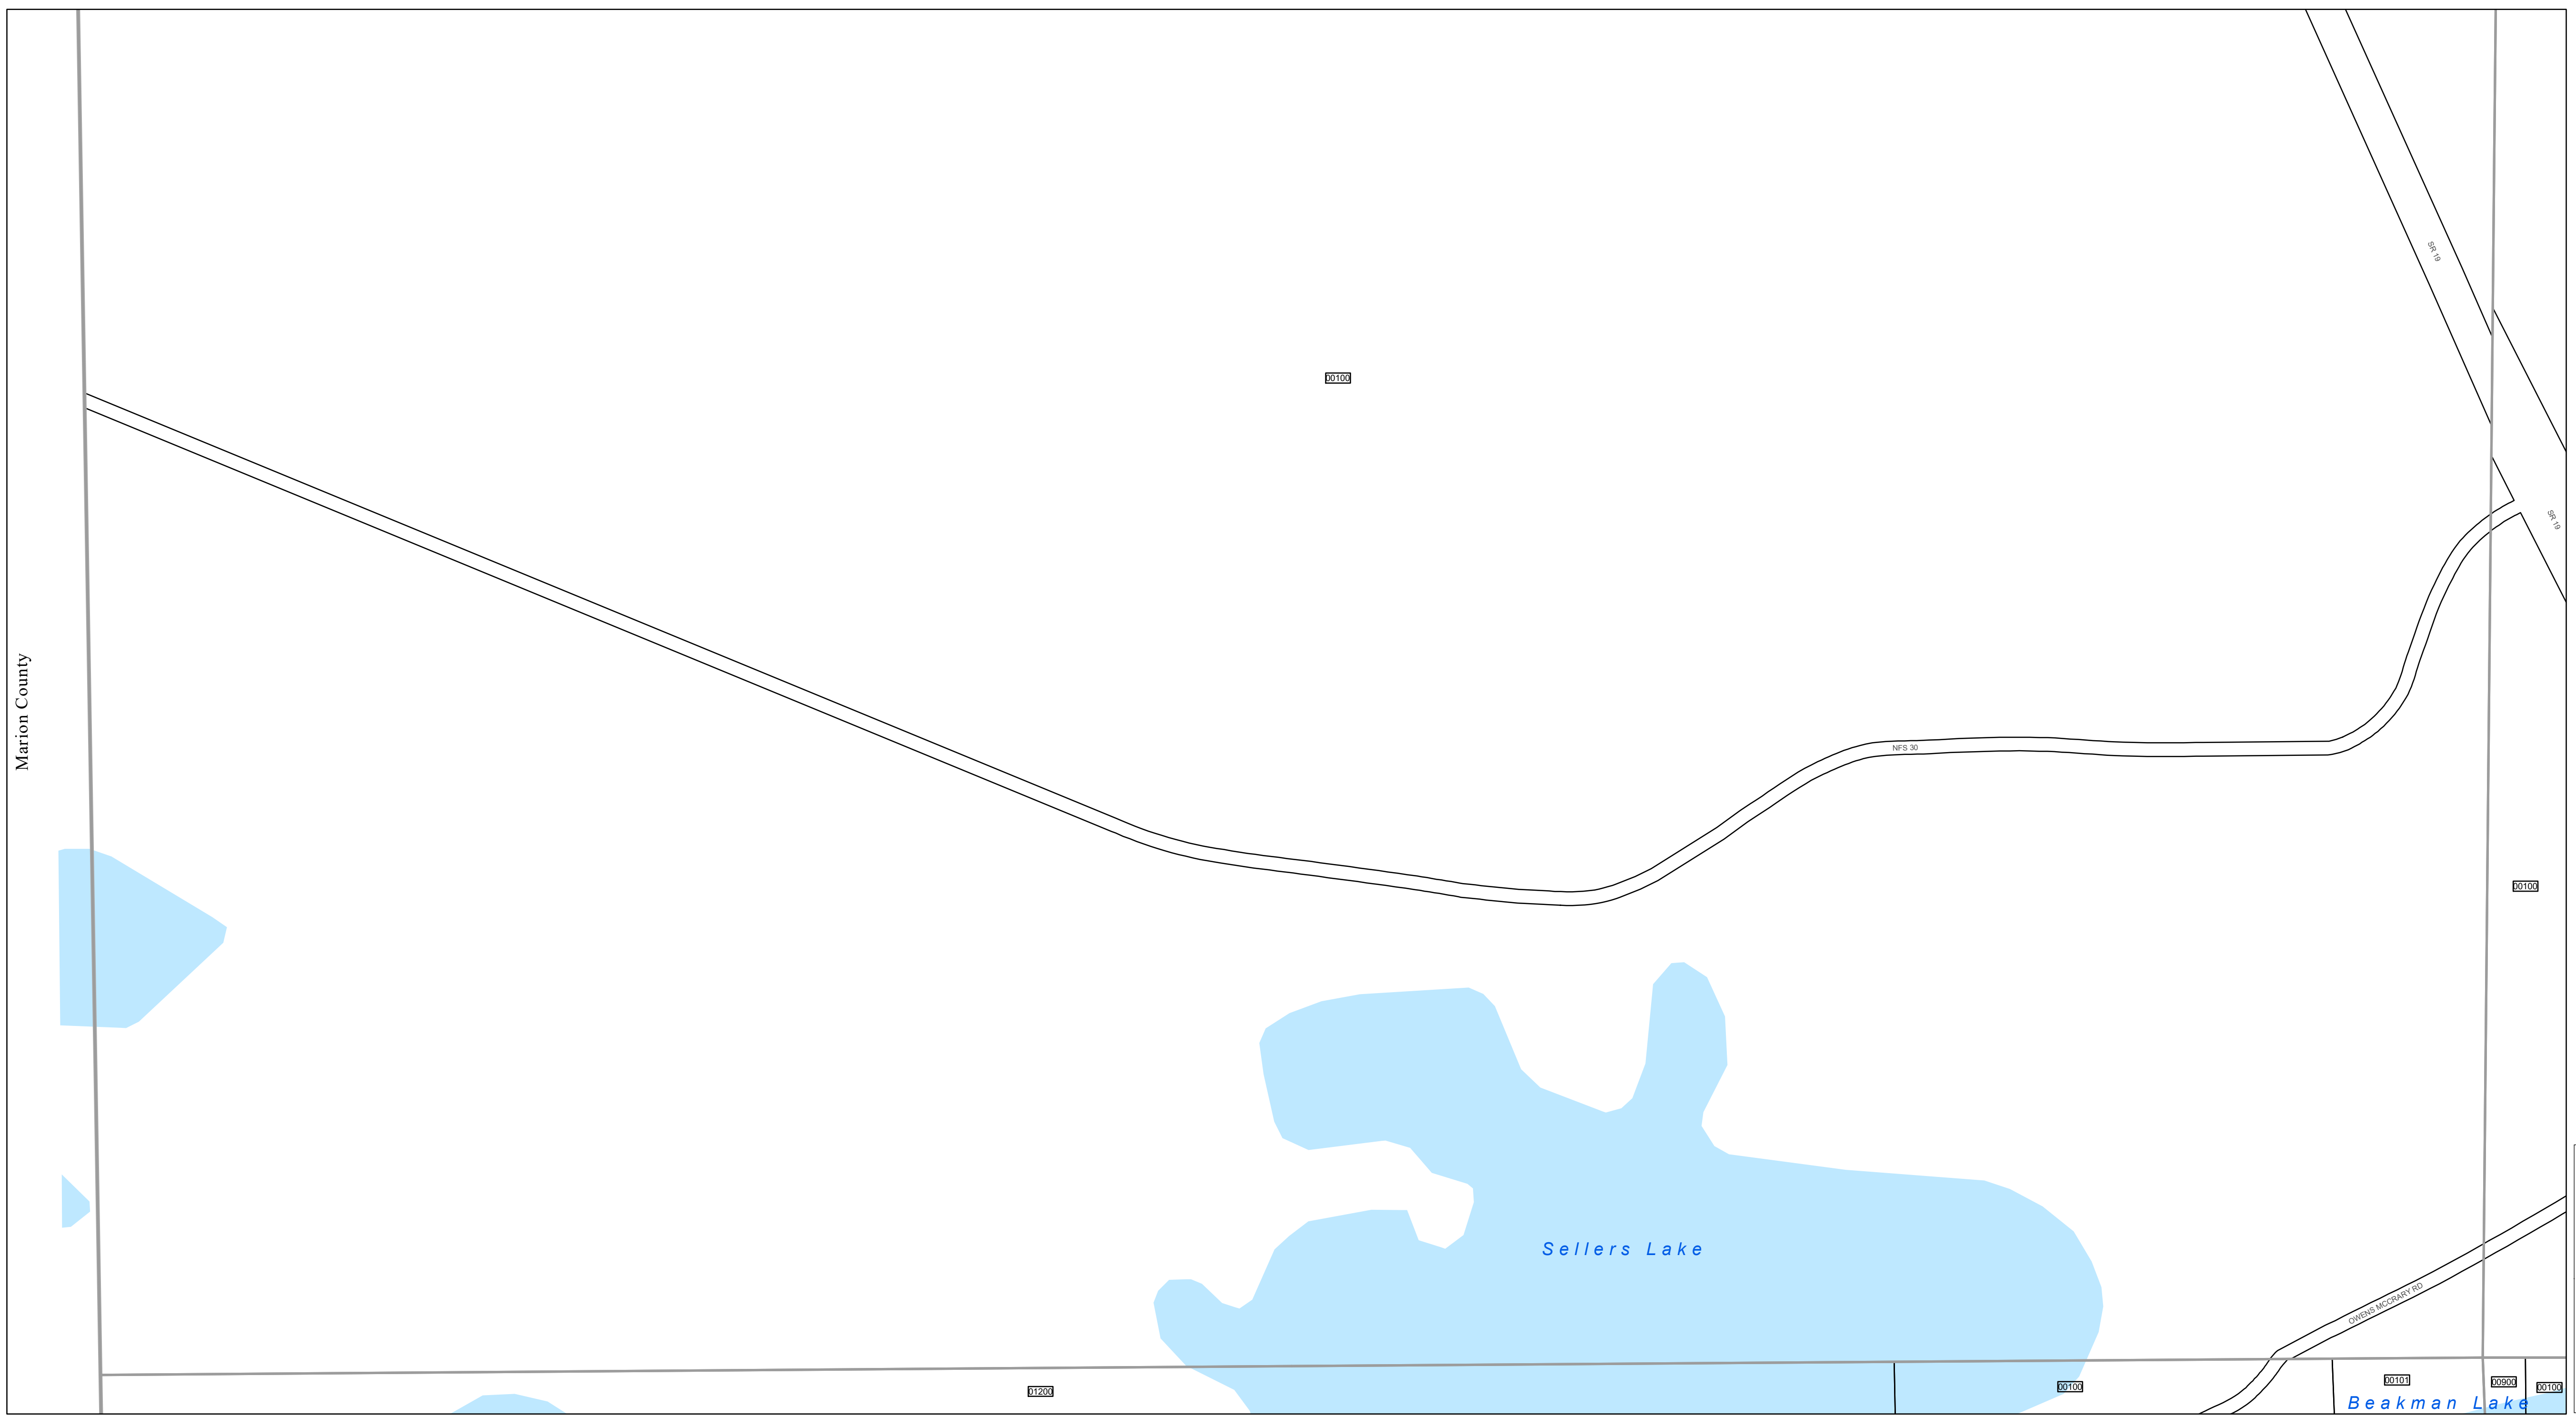

www.lakecopropappr.com
CAREY BAKER
LAKE COUNTY PROPERTY APPRAISER
320 W. MAIN STREET
TAVARES, FLORIDA 32778

Marion County

Path: \\lakegov\boc\logis\Workgroups\PropertyAppraiser\TaxMaps\2019\TaxMap_HalfSection_Updated.mxd

ASSESSMENT MAP
LAKE COUNTY, FLORIDA
Coordinate System: NAD 1983 HARN StatePlane Florida East FIPS 0901 Feet

T16-R27-Sec06 S1/2
Date: 1/21/2020